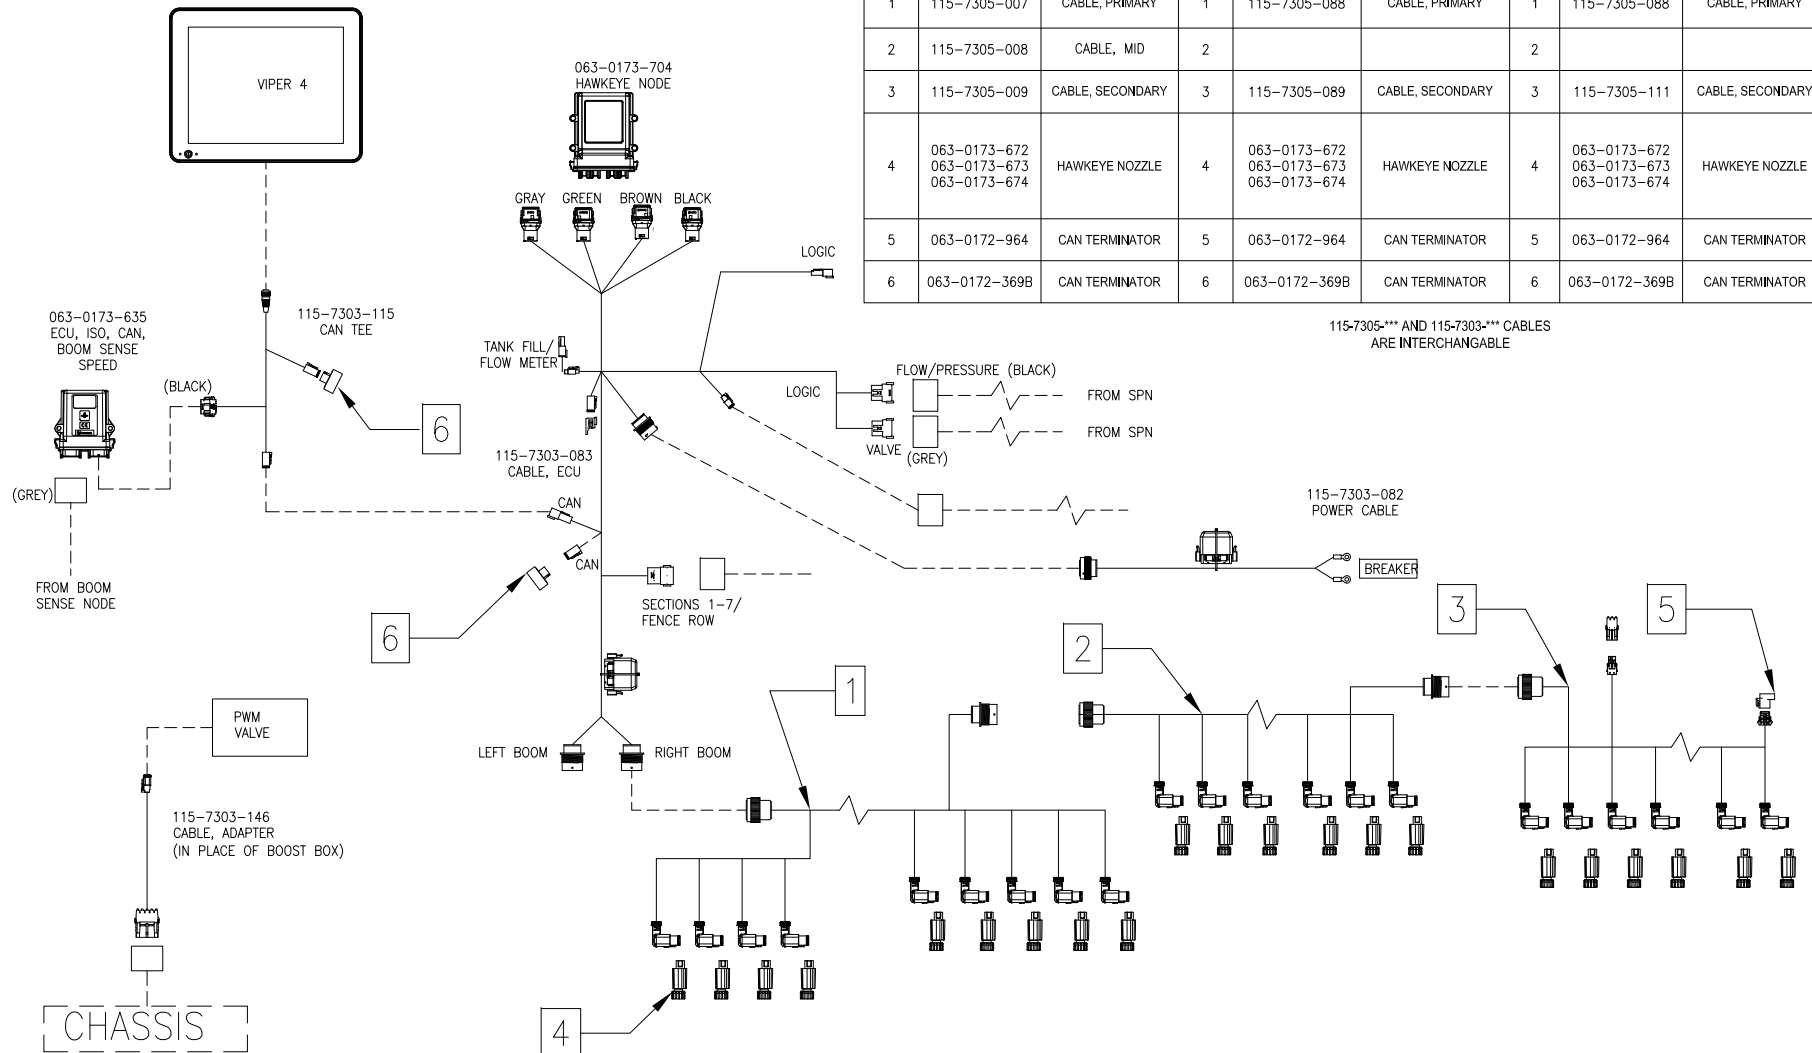

# HAWKEYE, PATRIOT

PATRIOT 3330/40 & 4430/40 120' BOOM 20" SPACING			PATRIOT 3330/40 & 4430/40 100' BOOM 20" SPACING			PATRIOT 3330/40 & 4430/40 90' BOOM 20" SPACING		
ITEM	PART NUMBER	DESCRIPTION	ITEM	PART NUMBER	DESCRIPTION	ITEM	PART NUMBER	DESCRIPTION
1	115-7305-007	CABLE, PRIMARY	1	115-7305-088	CABLE, PRIMARY	1	115-7305-088	CABLE, PRIMARY
2	115-7305-008	CABLE, MID	2			2		
3	115-7305-009	CABLE, SECONDARY	3	115-7305-089	CABLE, SECONDARY	3	115-7305-111	CABLE, SECONDARY
4	063-0173-672 063-0173-673 063-0173-674	HAWKEYE NOZZLE	4	063-0173-672 063-0173-673 063-0173-674	HAWKEYE NOZZLE	4	063-0173-672 063-0173-673 063-0173-674	HAWKEYE NOZZLE
5	063-0172-964	CAN TERMINATOR	5	063-0172-964	CAN TERMINATOR	5	063-0172-964	CAN TERMINATOR
6	063-0172-369B	CAN TERMINATOR	6	063-0172-369B	CAN TERMINATOR	6	063-0172-369B	CAN TERMINATOR

115-7305-\*\*\* AND 115-7303-\*\*\* CABLES ARE INTERCHANGABLE

RELEASED DATE	ECO #	REV.	DRAWING NO.
-	24204	A	054-1005-004
10/26/17	30314	B	054-1005-004