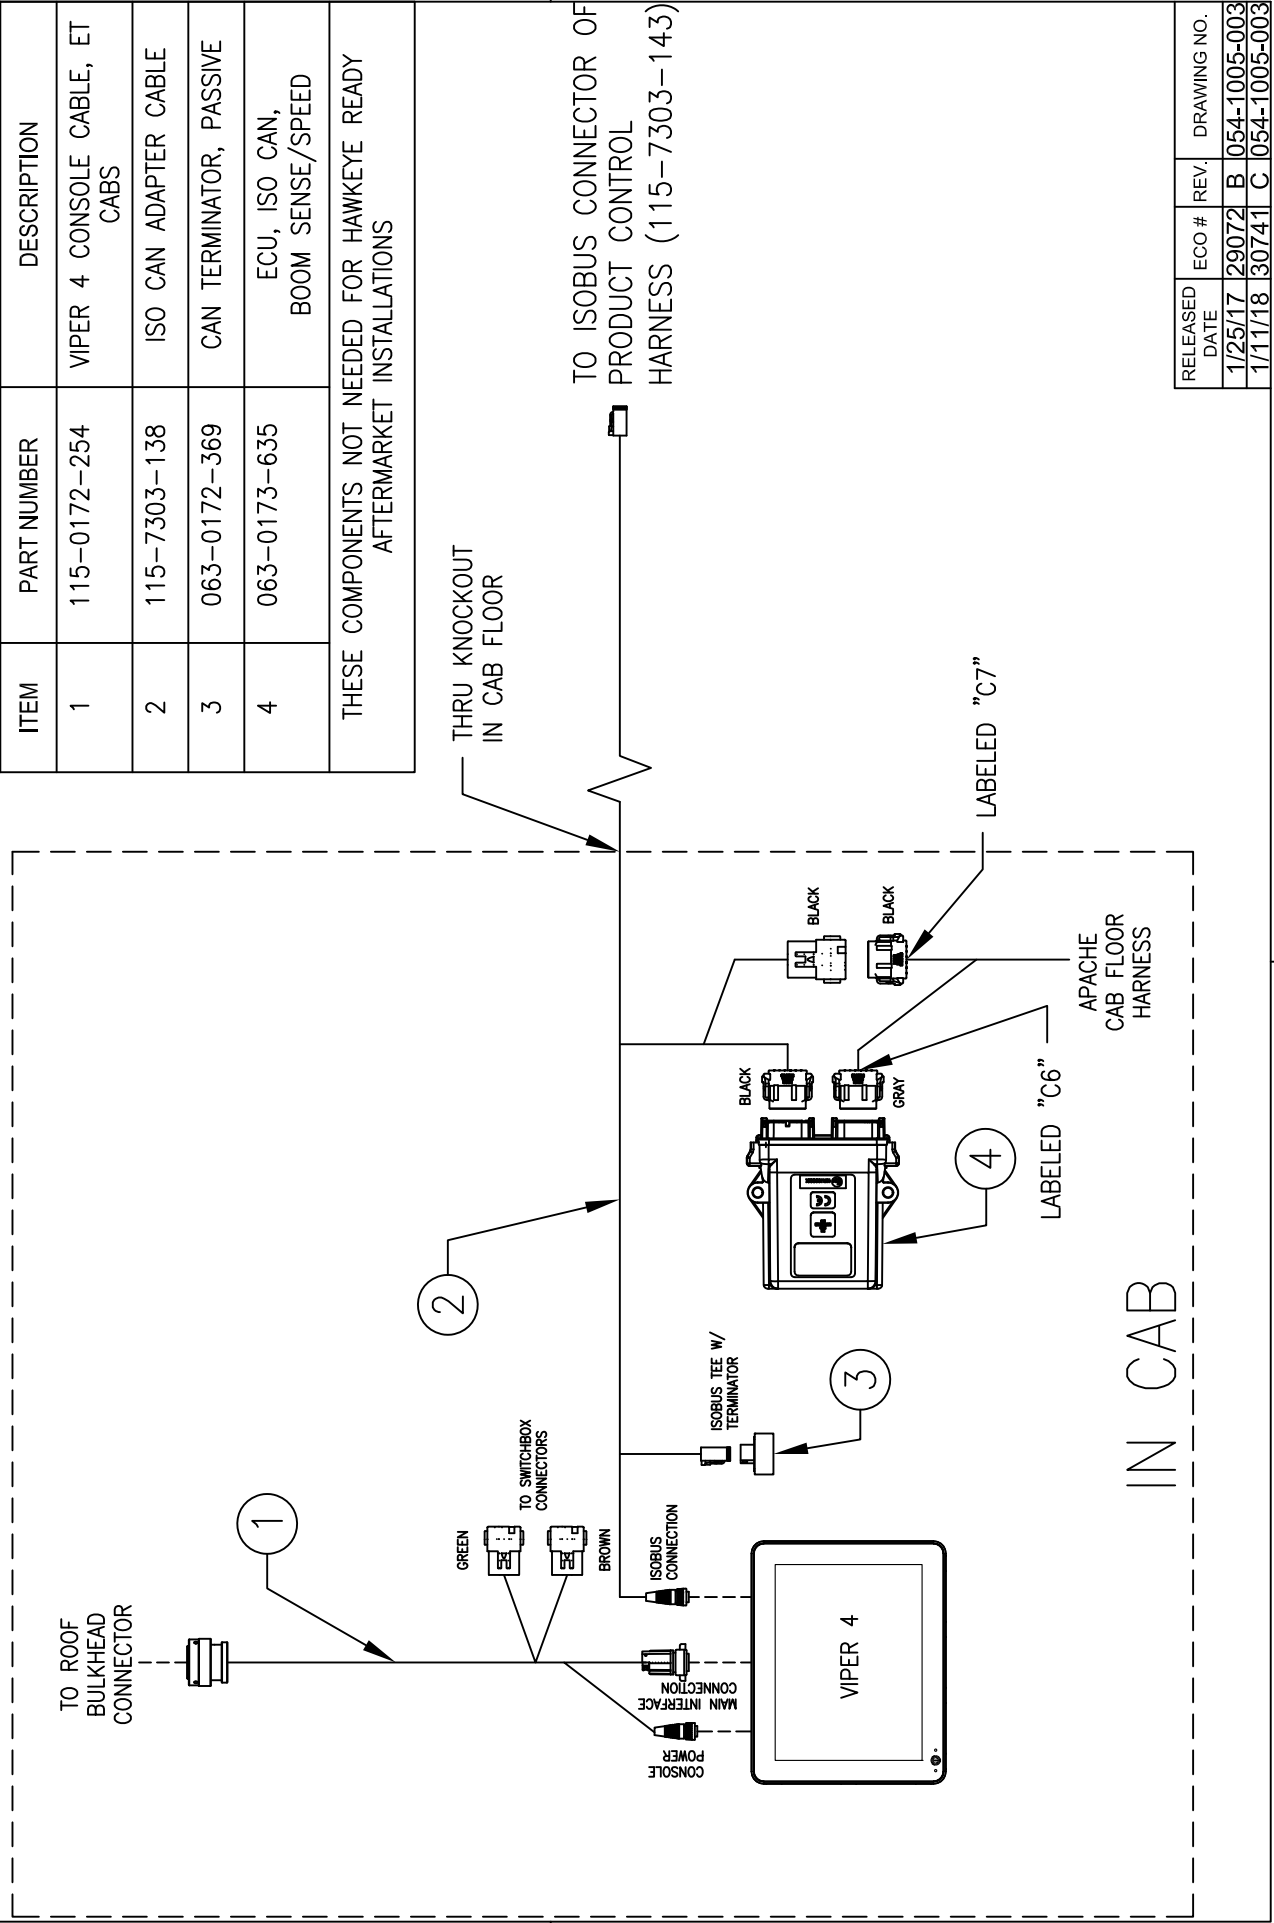

HAWKEYE SYSTEM DIAGRAM, APACHE

NOTES:
1. CABLES SHORTENED FOR GRAPHICAL PURPOSES

APACHE 720/730/1020/1025/1030/1220/1230	
ITEM	DESCRIPTION
1	VIPER 4 CONSOLE CABLE, ET CABS
2	ISO CAN ADAPTER CABLE
3	CAN TERMINATOR, PASSIVE
4	ECU, ISO CAN, BOOM SENSE/SPEED

THESE COMPONENTS NOT NEEDED FOR HAWKEYE READY AFTERMARKET INSTALLATIONS

TO ISOBUS CONNECTOR OF
PRODUCT CONTROL
HARNESS (115-7303-143)

RELEASED DATE	ECO #	REV.	DRAWING NO.
1/25/17	29072	B	054-1005-003
1/11/18	30741	C	054-1005-003