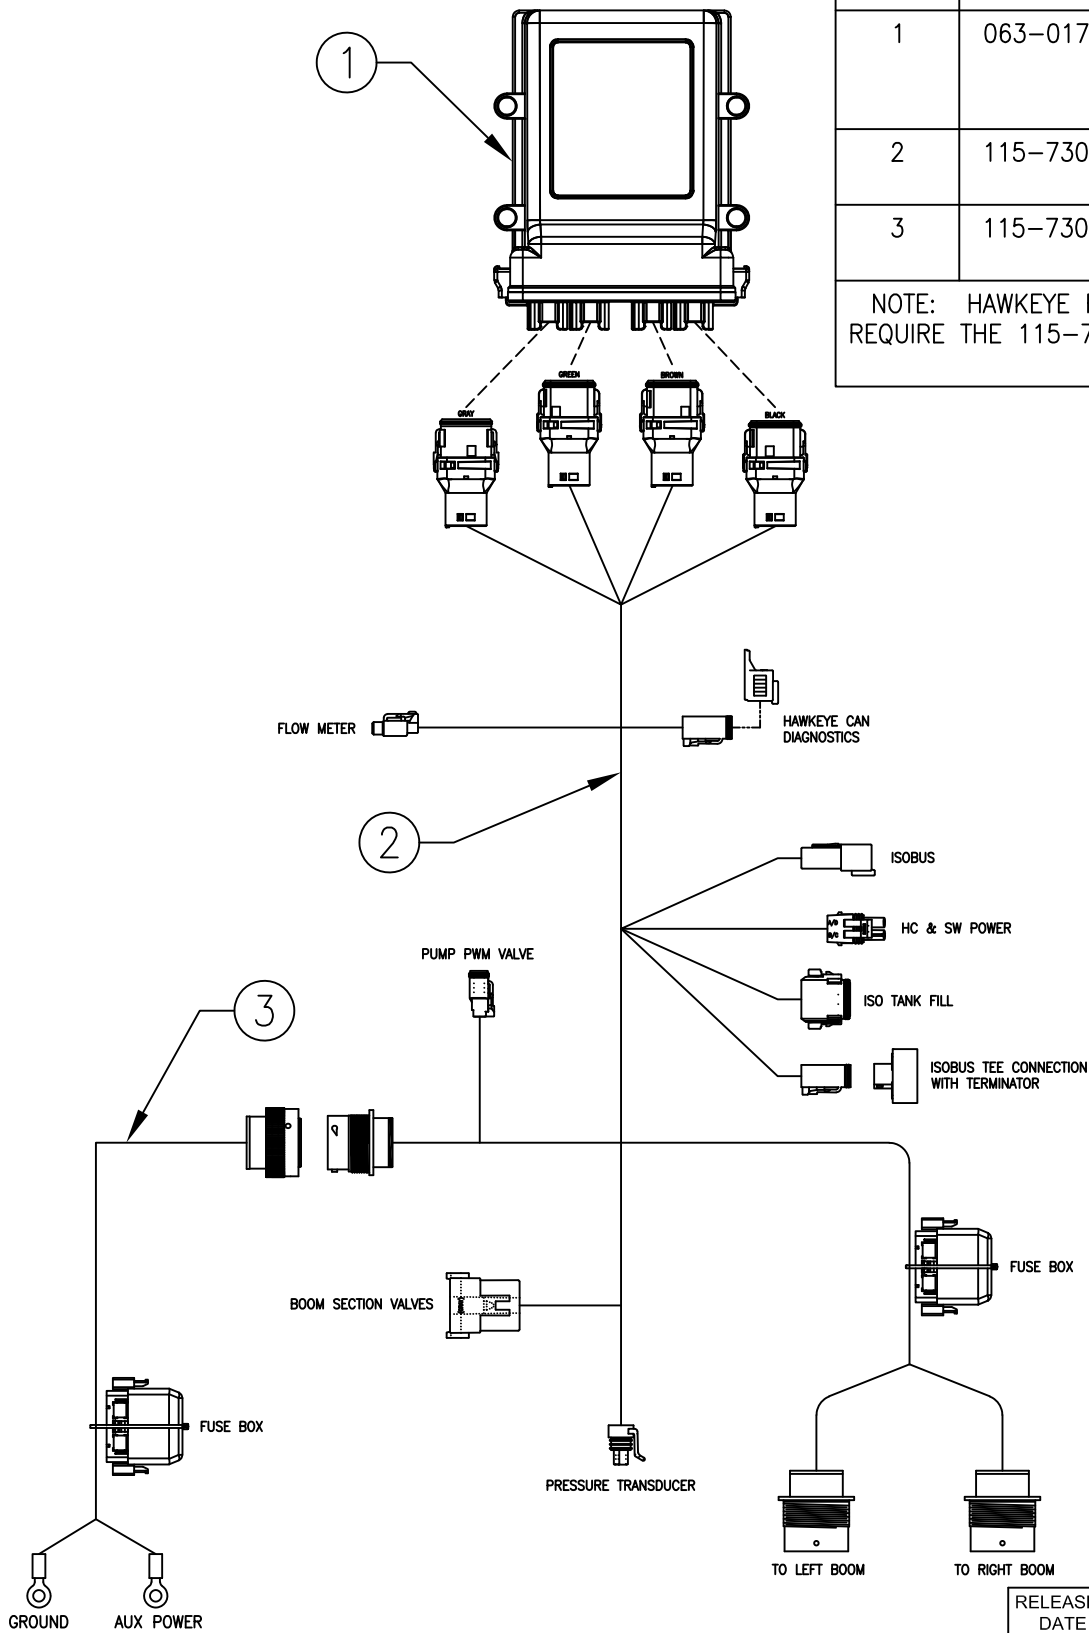

# HAWKEYE SYSTEM DIAGRAM, APACHE

APACHE 720/730/1020/1025/1030/1220/1230

ITEM	PART NUMBER	DESCRIPTION
1	063-0173-704	PRODUCT NODE II (MAIN ECU)
2	115-7303-143	ECU CABLE
3	115-7303-144	POWER CABLE

NOTE: HAWKEYE READY MACHINES ONLY REQUIRE THE 115-7303-144 POWER CABLE