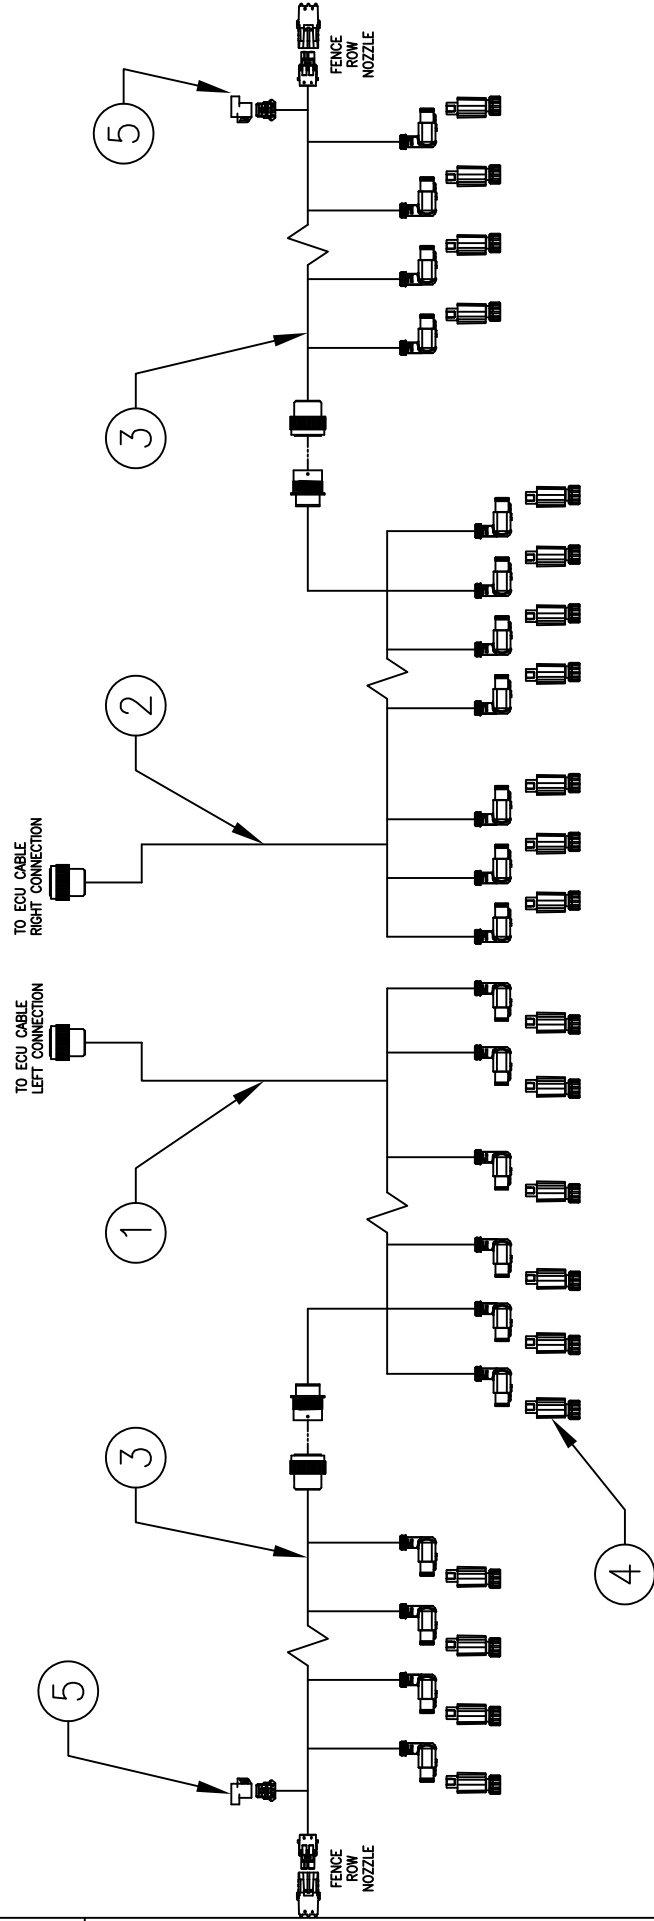

ITEM NO.	DESCRIPTION	60/90° BOOM 15° SPACING	60/90° BOOM 20° SPACING	90° BOOM 15° SPACING	90° BOOM 20° SPACING	100° BOOM 15° SPACING	100° BOOM 20° SPACING	100° BOOM 15° SPACING (POMMIER BOOM)	100° BOOM 20° SPACING (POMMIER BOOM)	120° BOOM 15° SPACING (POMMIER BOOM)	120° BOOM 20° SPACING (POMMIER BOOM)	132° BOOM 15° SPACING (POMMIER BOOM)	132° BOOM 20° SPACING (POMMIER BOOM)
1	CABLE, LEFT PRIMARY	115-7305-056	115-7305-037	115-7305-060	115-7305-010	115-7305-064	115-7305-035	115-7305-349	115-7305-317	115-7305-054	115-7305-079	CONTACT FOR RAVEN AVAILABILITY	
2	CABLE, RIGHT PRIMARY	115-7305-057	115-7305-037	115-7305-061	115-7305-010	115-7305-065	115-7305-035	115-7305-350	115-7305-317	115-7305-054	115-7305-079	CONTACT FOR RAVEN AVAILABILITY	
3	CABLE, SECONDARY	115-7305-059	115-7305-038	115-7305-063	115-7305-011	115-7305-066	115-7305-036	115-7305-351	115-7305-318	115-7305-055	115-7305-080	CONTACT FOR RAVEN AVAILABILITY	
4	TEEJET NCV ARAG/HYPRO NCV WILGER NCV	063-0173-672 063-0173-673 063-0173-674 (QTY: 72)	063-0173-672 063-0173-673 063-0173-674 (QTY: 54)	063-0173-672 063-0173-673 063-0173-674 (QTY: 72)	063-0173-672 063-0173-673 063-0173-674 (QTY: 54)	063-0173-672 063-0173-673 063-0173-674 (QTY: 80)	063-0173-672 063-0173-673 063-0173-674 (QTY: 60)	063-0173-672 063-0173-673 063-0173-674 (QTY: 80)	063-0173-672 063-0173-673 063-0173-674 (QTY: 60)	063-0173-672 063-0173-673 063-0173-674 (QTY: 72)	063-0173-672 063-0173-673 063-0173-674 (QTY: 80)	063-0173-672 063-0173-673 063-0173-674 (QTY: 80)	063-0173-672 063-0173-673 063-0173-674 (QTY: 80)
5	TERMINATOR	063-0172-964	063-0172-964	063-0172-964	063-0172-964	063-0172-964	063-0172-964	063-0172-964	063-0172-964	063-0172-964	063-0172-964	063-0172-964	063-0172-964

RELEASED DATE	ECO #	REV.	DRAWING NO.
1/25/17	29072	B	054-1005-003
1/11/18	30741	C	054-1005-003