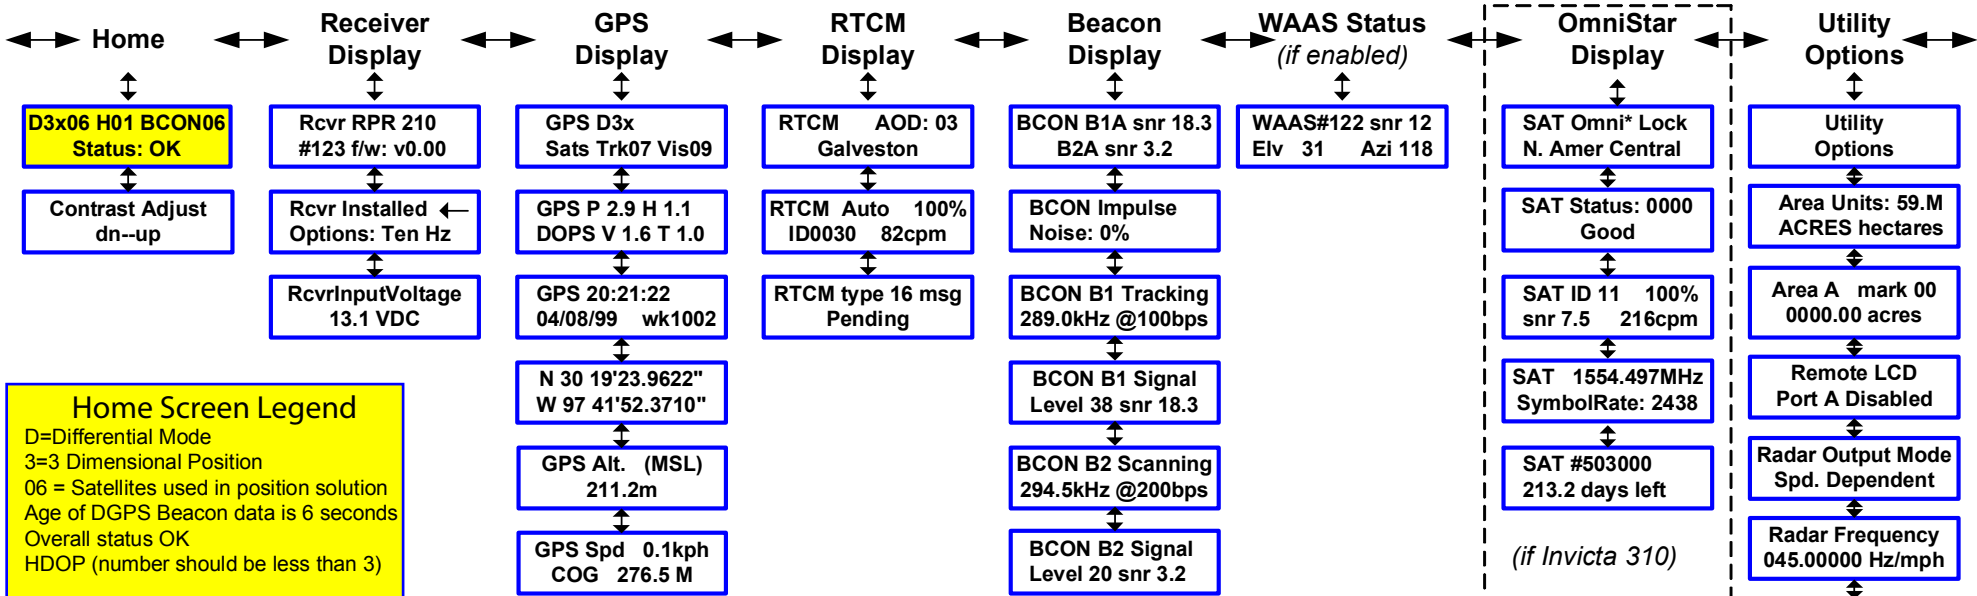

INVICTA 110, 115, 210, 310

(P/N 016-0159-803)
06/09 REV B

Home Screen Legend
D=Differential Mode
3=3 Dimensional Position
06 = Satellites used in position solution
Age of DGPS Beacon data is 6 seconds
Overall status OK
HDOP (number should be less than 3)