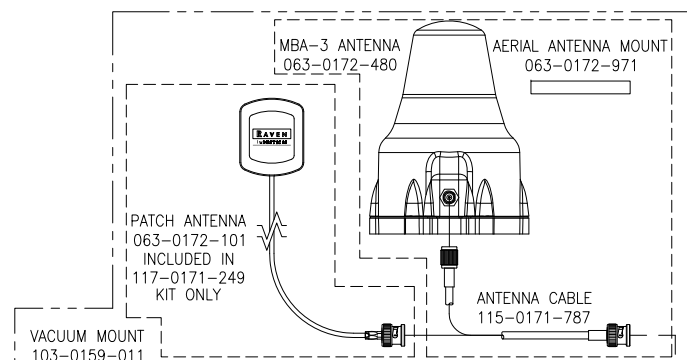

SMARTBOOM + CRUIZER, SCS 440/450/460/660

SMARTBOOM KIT 117-1001-043

063-0172-828
SMARTBOOM CONSOLE

FRONT VIEW

REAR VIEW

CABLE, 12' SMARTRAX TO RECEIVER
115-0171-460
NOT USED

6' CABLE
115-0171-119

CABLE 115-1001-001

117-0171-247: CRUIZER KIT WITH PATCH ANTENNA
117-0171-249: CRUIZER KIT WITH HELIX ANTENNA

PORTS A & C

PORT EXPANDER CABLE
WITH SPEED OUTPUT,
SMARTBOOM
115-0171-835

PRESSURE SENSOR CABLES

RED +
WHITE -
RADAR POWER CABLE

PRESSURE SENSOR

SPEED EXTENSION CABLES

CONSOLE CABLE

ORANGE
REMOTEST MASTER

RADAR POWER

+12 VDC SWITCHED

FLOW CABLE

ECO NO.	PROD. MGR.	SERV. MGR.	PROD. CHAMP.	ENG.	DRAFT.	REV.	DRAWING NO.
E13692	TPH	TAC	RB	JCP	BJH	A	054-2220-003
E24074	NGL	-	AT	CRM	JJP	B	054-2220-003