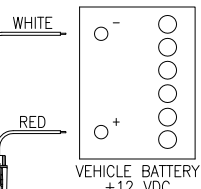

117-0171-247: CRUIZER KIT WITH PATCH ANTENNA
117-0171-249: CRUIZER KIT WITH HELIX ANTENNA

PORTS A & C

PORT EXPANDER CABLE
WITH SPEED OUTPUT,
SMARTBOOM
115-0171-835

PRESSURE SENSOR CABLES

RED +
WHITE -
RADAR POWER CABLE

PRESSURE SENSOR

SPEED EXTENSION CABLES

CONSOLE CABLE

ORANGE
REMOTEST MASTER

RADAR POWER

+12 VDC SWITCHED

FLOW CABLE

ECO NO.	PROD. MGR.	SERV. MGR.	PROD. CHAMP.	ENG.	DRAFT.	REV.	DRAWING NO.
E13692	TPH	TAC	RB	JCP	BJH	A	054-2220-003
E24074	NGL	-	AT	CRM	JJP	B	054-2220-003