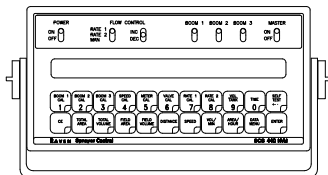

SMARTBOOM + CRUIZER, SCS 440/450/460/660

SMARTBOOM KIT 117-1001-043

063-0172-828
SMARTBOOM CONSOLE

FRONT VIEW

REAR VIEW

CABLE, 12' SMARTRAX TO RECEIVER
115-0171-460
NOT USED

6' CABLE
115-0171-119

CABLE 115-1001-001

117-0171-247: CRUIZER KIT WITH PATCH ANTENNA
117-0171-249: CRUIZER KIT WITH HELIX ANTENNA

PORTS A & C

PORT EXPANDER CABLE
WITH SPEED OUTPUT,
SMARTBOOM
115-0171-835

PRESSURE SENSOR CABLES

RED +
WHITE -
RADAR POWER CABLE

PRESSURE SENSOR

SPEED EXTENSION CABLES

CONSOLE CABLE

ORANGE
REMOTEST MASTER

RADAR POWER

+12 VDC SWITCHED

FLOW CABLE

ECO NO.	PROD. MGR.	SERV. MGR.	PROD. CHAMP.	ENG.	DRAFT.	REV.	DRAWING NO.
E13692	TPH	TAC	RB	JCP	BJH	A	054-2220-003
E24074	NGL	-	AT	CRM	JJP	B	054-2220-003