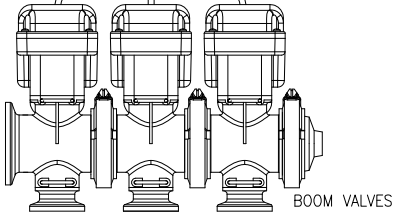

PRESSURE SENSOR

SPEED EXTENSION CABLES

CONSOLE CABLE

ORANGE
REMOTEST MASTER

RADAR POWER

+12 VDC SWITCHED

FLOW CABLE

ECO NO.	PROD. MGR.	SERV. MGR.	PROD. CHAMP.	ENG.	DRAFT.	REV.	DRAWING NO.
E13692	TPH	TAC	RB	JCP	BJH	A	054-2220-003
E24074	NGL	-	AT	CRM	JJP	B	054-2220-003