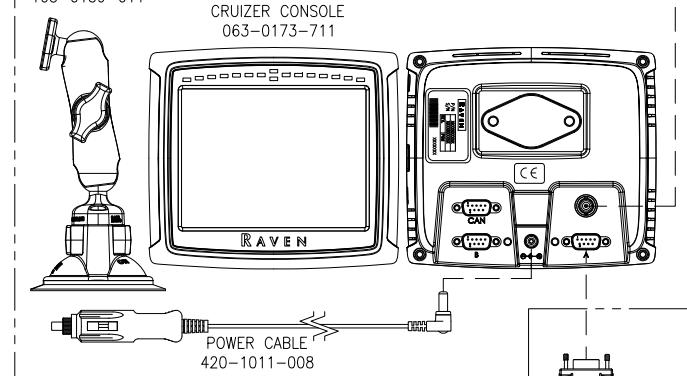

SMARTBOOM + CRUIZER, SCS 440/450/460/660

SMARTBOOM KIT 117-1001-043

063-0172-828
SMARTBOOM CONSOLE

FRONT VIEW

REAR VIEW

CABLE, 12' SMARTRAX TO RECEIVER
115-0171-460
NOT USED

6' CABLE
115-0171-119

CABLE 115-1001-001

117-0171-247: CRUIZER KIT WITH PATCH ANTENNA
117-0171-249: CRUIZER KIT WITH HELIX ANTENNA

PORTS A & C

PORT EXPANDER CABLE
WITH SPEED OUTPUT,
SMARTBOOM
115-0171-835

PRESSURE SENSOR CABLES

RED +
WHITE -
RADAR POWER CABLE

PRESSURE SENSOR

SPEED EXTENSION CABLES

CONSOLE CABLE

ORANGE
REMOTEST MASTER

RADAR POWER

+12 VDC SWITCHED

FLOW CABLE

ECO NO.	PROD. MGR.	SERV. MGR.	PROD. CHAMP.	ENG.	DRAFT.	REV.	DRAWING NO.
E13692	TPH	TAC	RB	JCP	BJH	A	054-2220-003
E24074	NGL	-	AT	CRM	JJP	B	054-2220-003