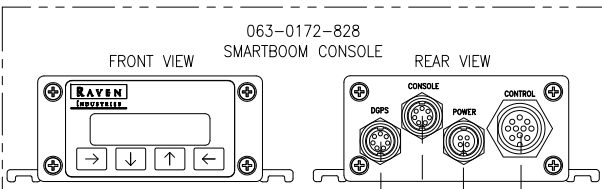

SMARTBOOM + CRUIZER, SCS 440/450/460/660

SMARTBOOM KIT 117-1001-043

063-0172-828
SMARTBOOM CONSOLE

FRONT VIEW

REAR VIEW

CABLE, 12' SMARTRAX TO RECEIVER
115-0171-460
NOT USED

6' CABLE
115-0171-119

CABLE 115-1001-001

117-0171-247: CRUIZER KIT WITH PATCH ANTENNA
117-0171-249: CRUIZER KIT WITH HELIX ANTENNA

PORTS A & C

PORT EXPANDER CABLE
WITH SPEED OUTPUT,
SMARTBOOM
115-0171-835

PRESSURE SENSOR CABLES

RED +
WHITE -
RADAR POWER CABLE