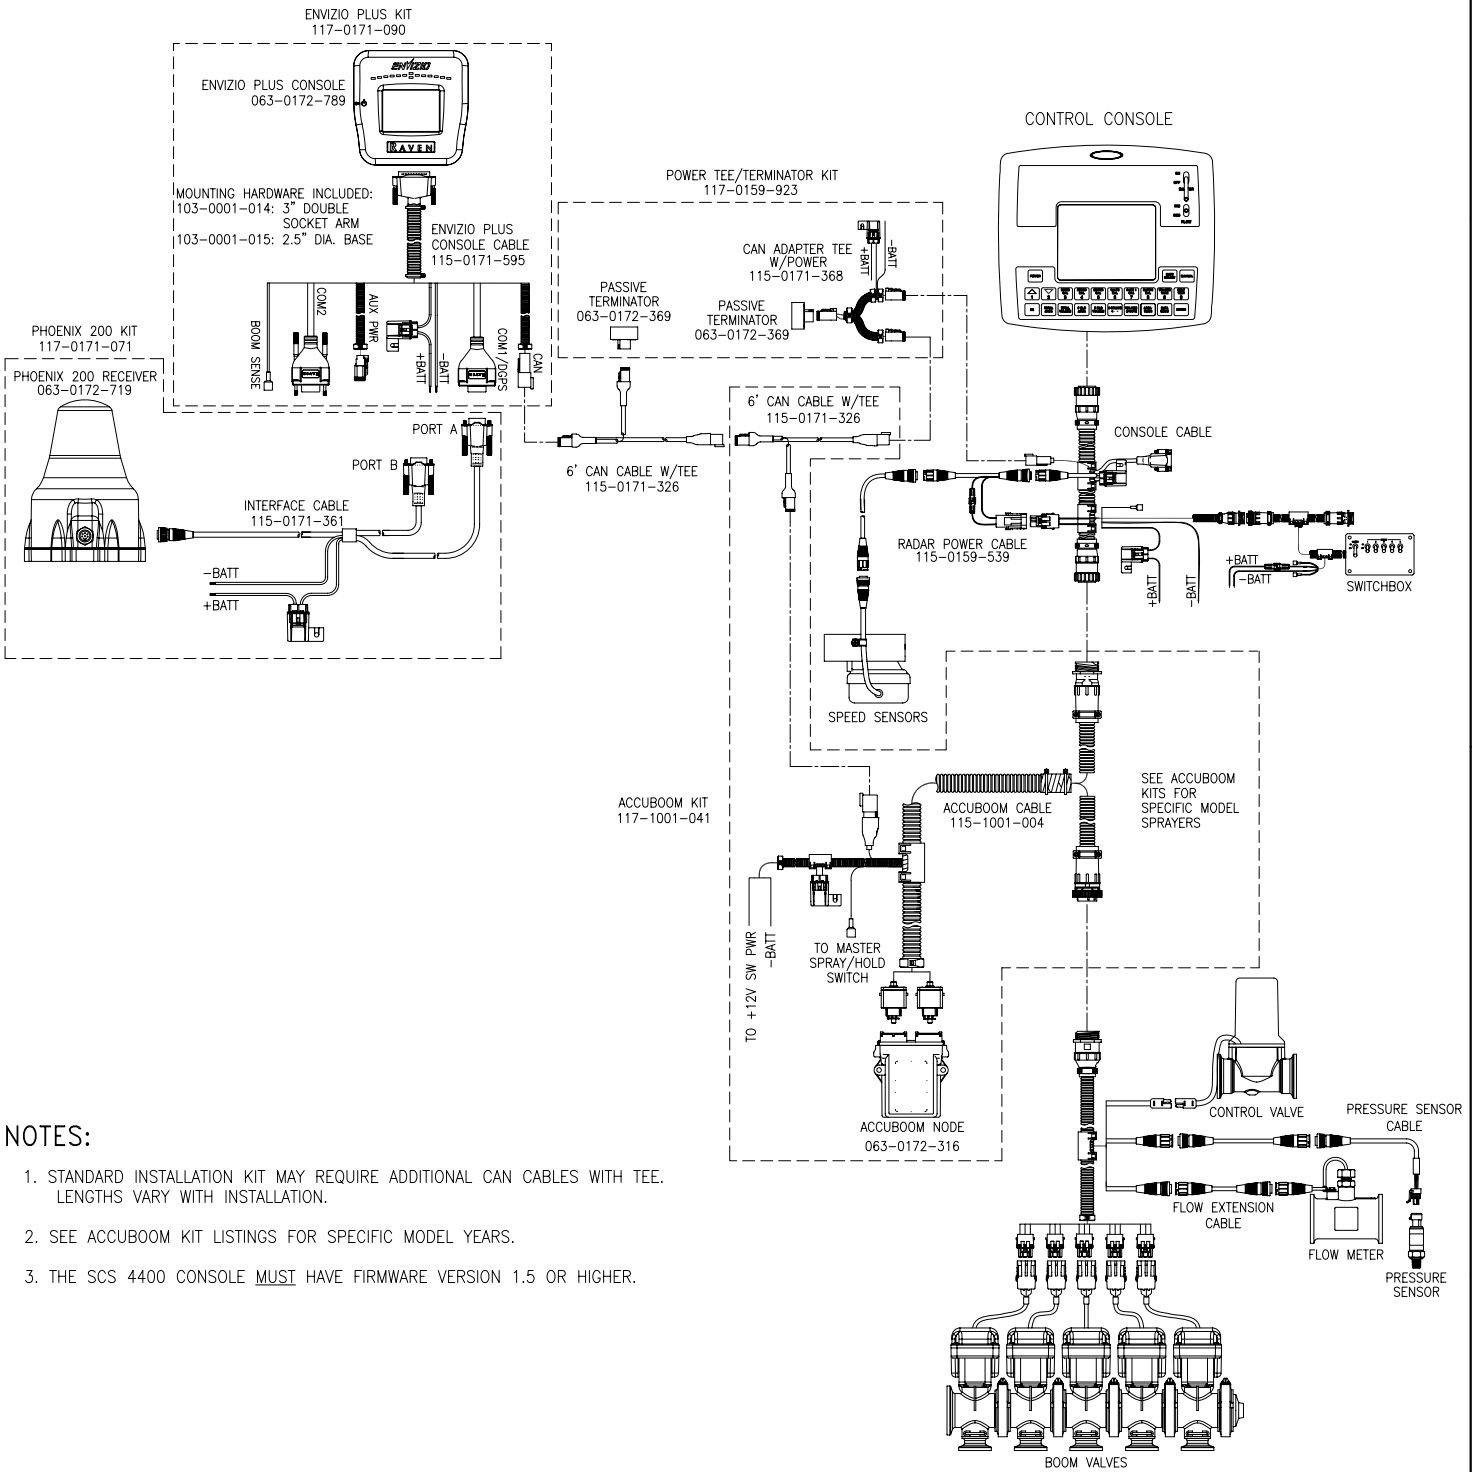

ENVIZIO PLUS WITH ACCUBOOM FOR SCS 4600 SERIAL CONSOLES

NOTES:

1. STANDARD INSTALLATION KIT MAY REQUIRE ADDITIONAL CAN CABLES WITH TEE. LENGTHS VARY WITH INSTALLATION.
2. SEE ACCUBOOM KIT LISTINGS FOR SPECIFIC MODEL YEARS.
3. THE SCS 4400 CONSOLE MUST HAVE FIRMWARE VERSION 1.5 OR HIGHER.

ECO NO.	PROD. MGR.	SERV. MGR.	PROD. CHAMP.	ENG.	DRAFT.	REV.	DRAWING NO.
E13329	SSS	TAC	EM	LAA1	MAP	A	054-2630-002