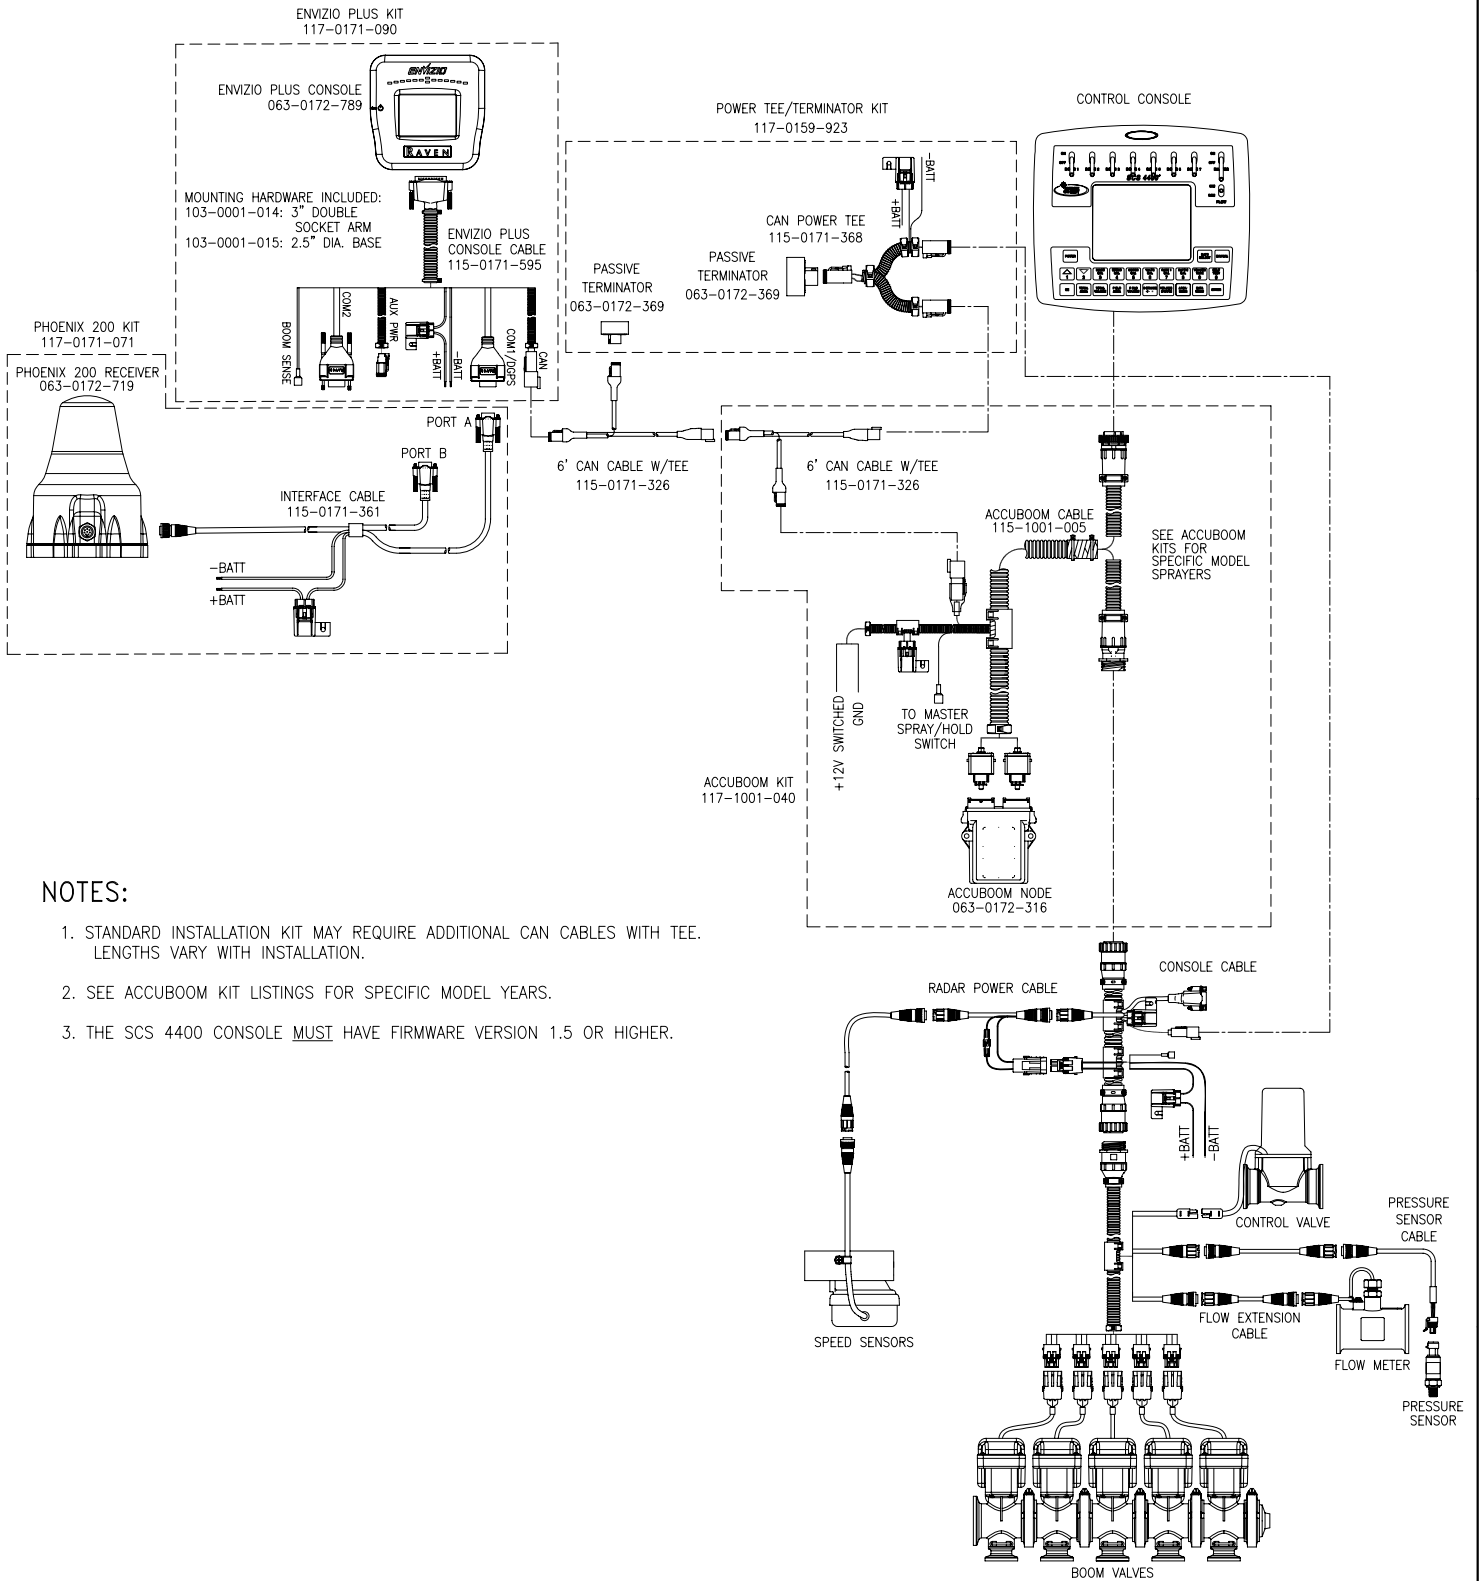

ENVIZIO PLUS WITH ACCUBOOM FOR SCS 4400 SERIAL CONSOLES

ECO NO.	PROD. MGR.	SERV. MGR.	PROD. CHAMP.	ENG.	DRAFT.	REV.	DRAWING NO.
E13329	SSS	TAC	EM	LAA1	MAP	A	054-2630-001