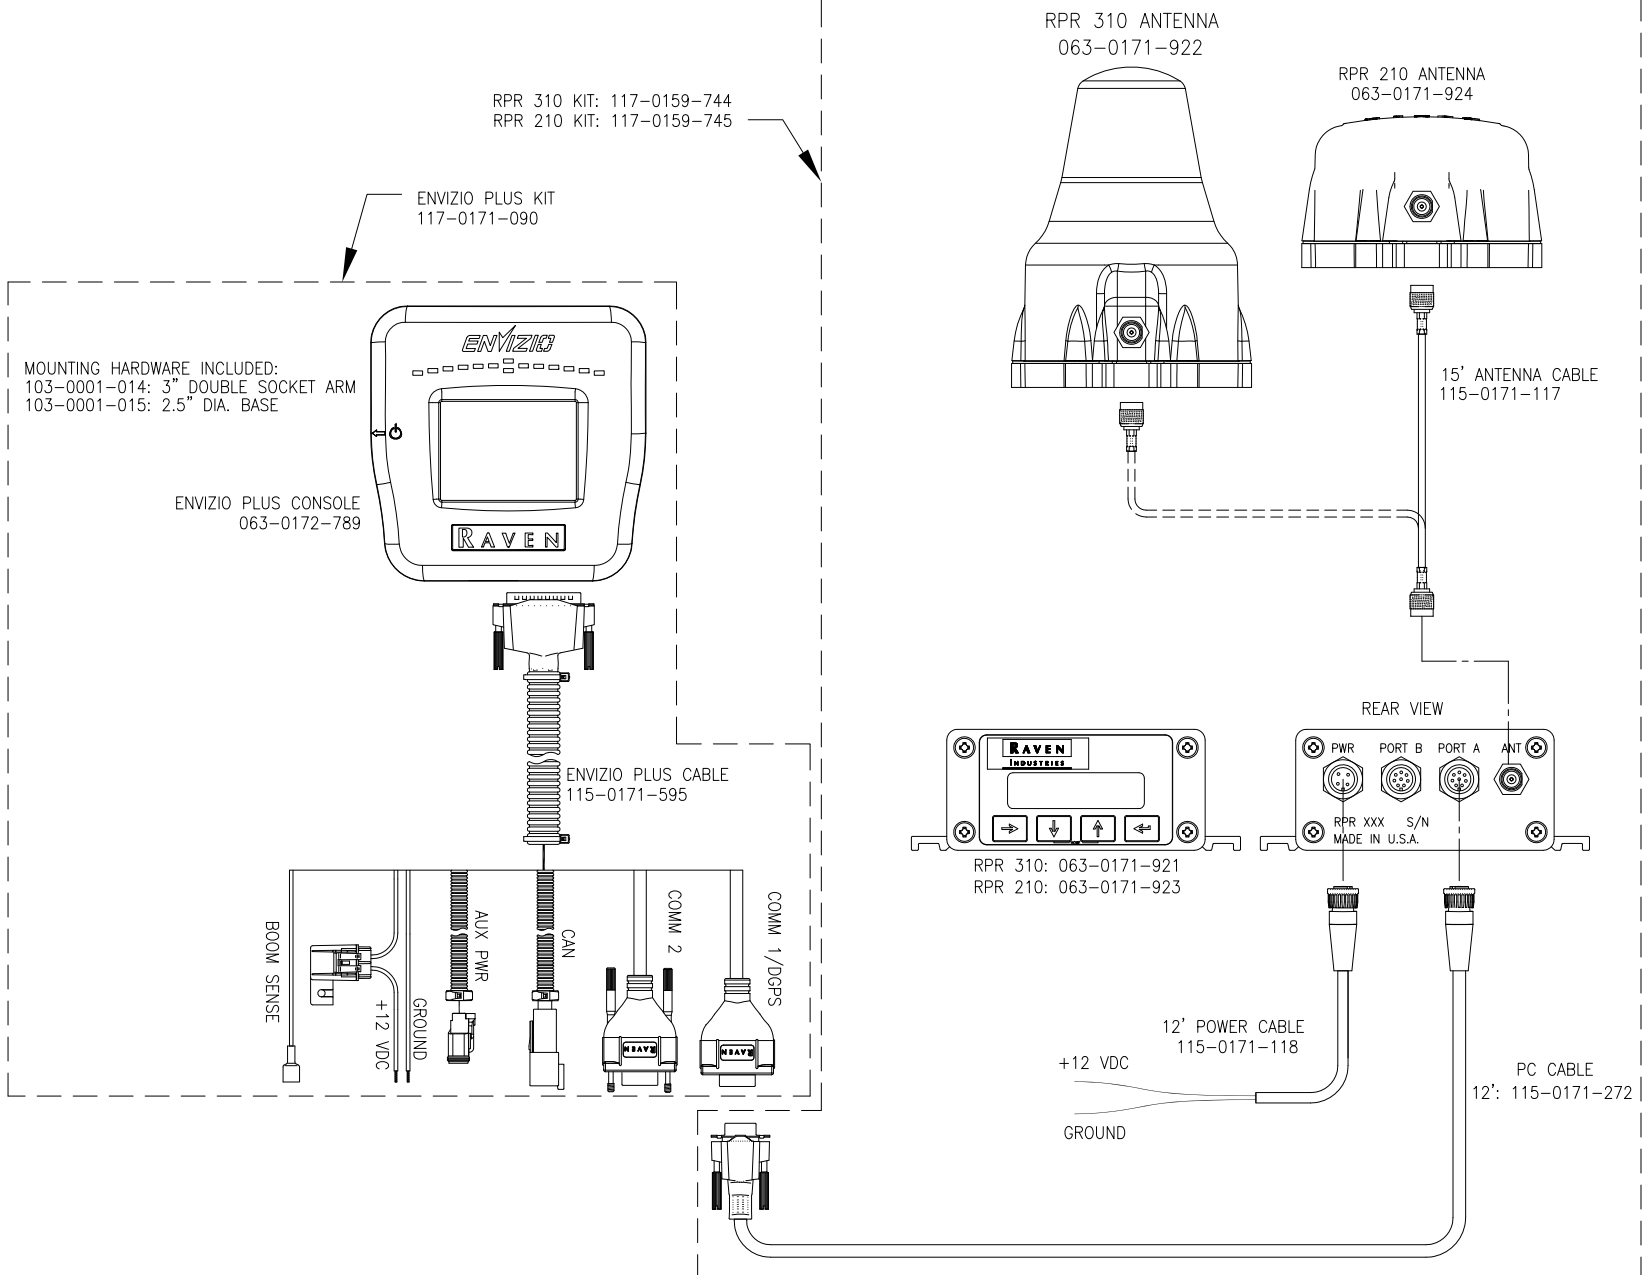

ENVIZIO PLUS WITH RPR 210/310 RECEIVER

ECO NO.	ORIGIN.	SERV. MGR.	PROD. CHAMP.	ENG.	DRAFT.	REV.	DRAWING NO.
E13107	LAA1	TAC	EJM	LAA1	MAP	A	054-2600-009