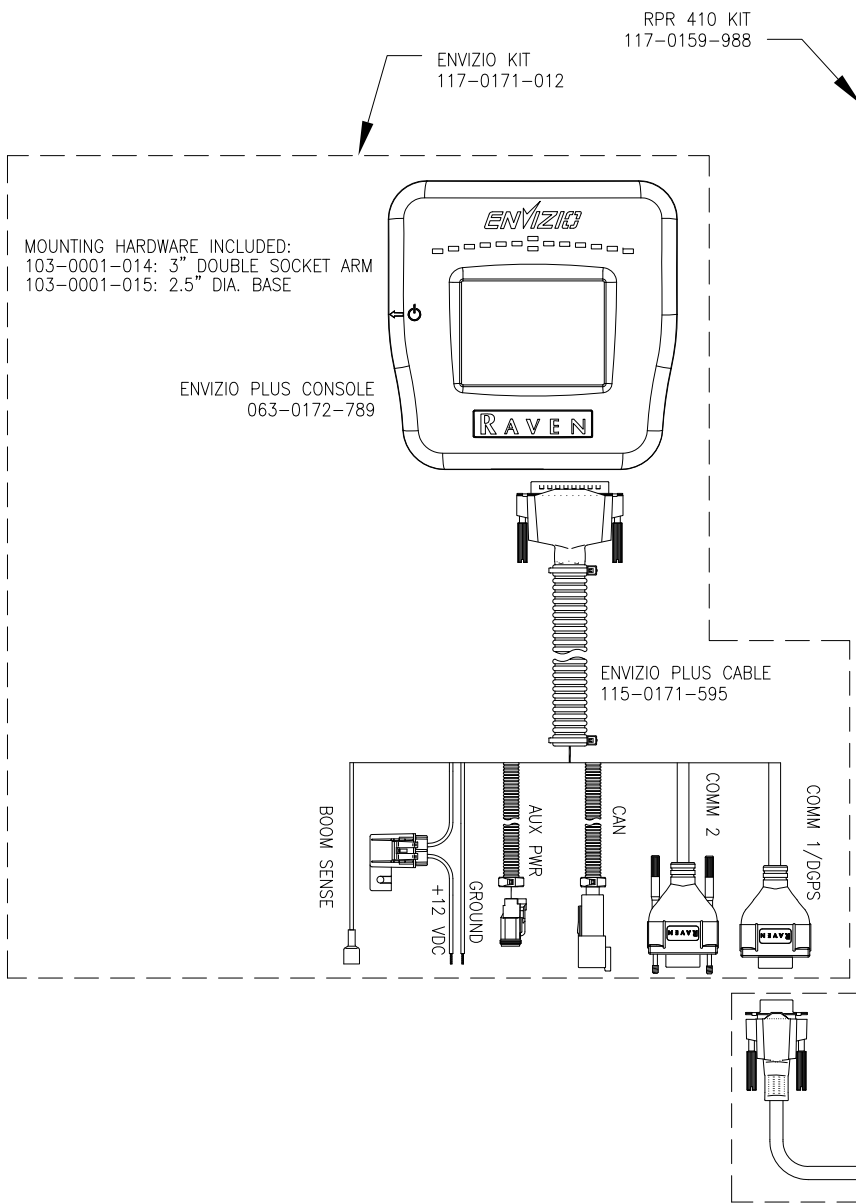

# ENVIZIO PLUS WITH RPR 410 RECEIVER

ECO NO.	ORIGIN.	SERV. MGR.	PROD. CHAMP.	ENG.	DRAFT.	REV.	DRAWING NO.
E13107	LAA1	TAC	EJM	LAA1	MAP	A	054-2600-008