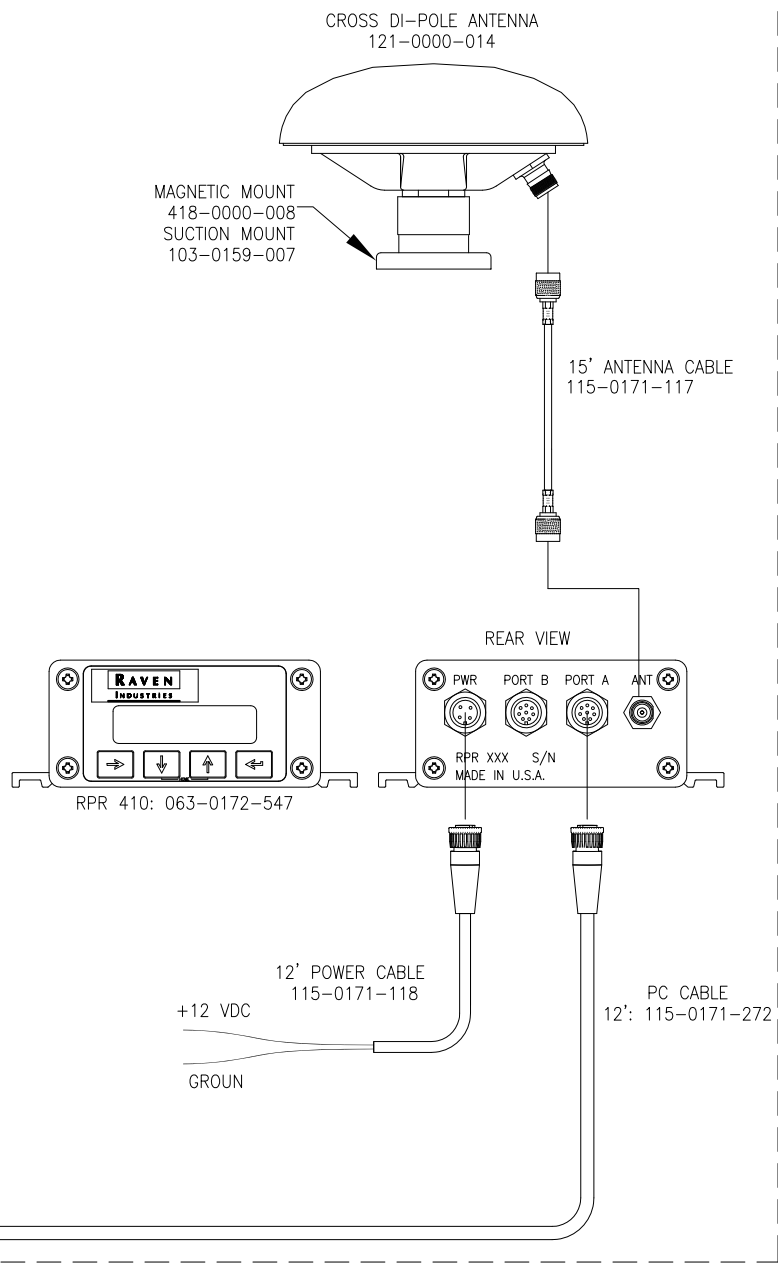

# ENVIZIO PLUS WITH RPR 410 RECEIVER

ECO NO.	ORIGIN.	SERV. MGR.	PROD. CHAMP.	ENG.	DRAFT.	REV.	DRAWING NO.
E13107	LAA1	TAC	EJM	LAA1	MAP	A	054-2600-008