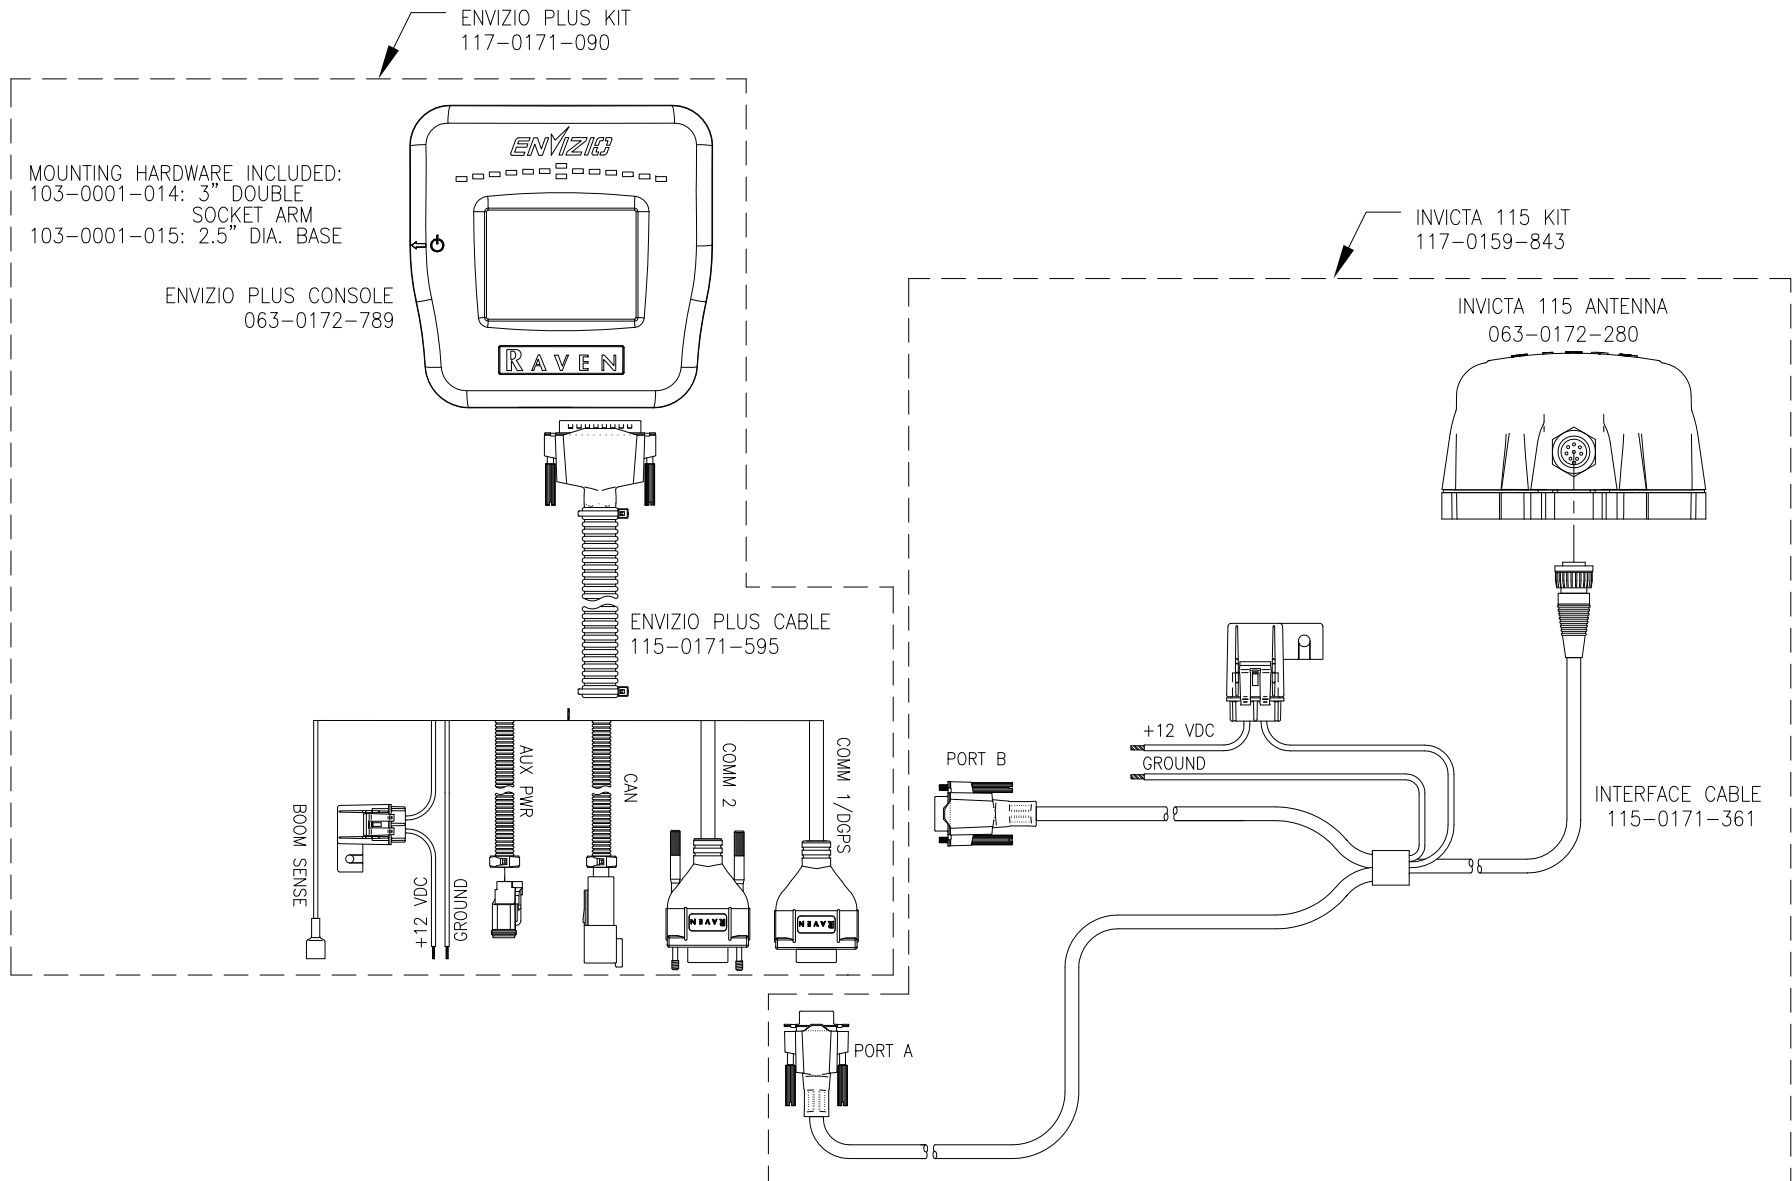

ENVIZIO PLUS WITH INVICTA 115 RECEIVER

ECO NO.	ORIGIN.	SERV. MGR.	PROD. CHAMP.	ENG.	DRAFT.	REV.	DRAWING NO.
E13107	LAA1	TAC	EJM	LAA1	MAP	A	054-2600-002