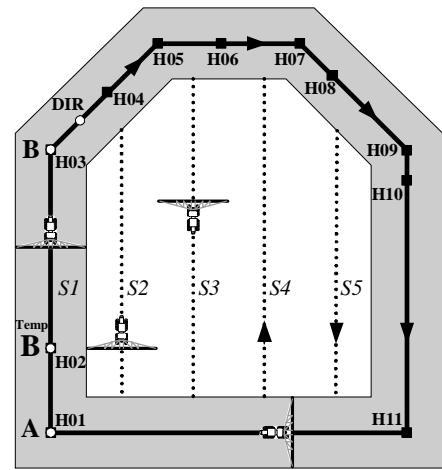

RGL 600 Smartbar Quick Start Guide

PART # 016-0159-856
09/03 REV B

Simply improving your position.

Headlands Off

Headlands Combined

Combined

Shaded Area - Headland areas
Solid Line - Path of antenna within headland Areas

Pivot Swathing

Separate

Shaded Area - Headland areas
 Solid Line - Path of antenna within Headland Areas

Contour Swathing Diagram

press and hold MENU Button
TO...CFG

Configuration Mode Navigation Diagram

press and hold MENU Button from any Configuration Mode screen
TO...OPR
returns to Operational Mode Home Screen