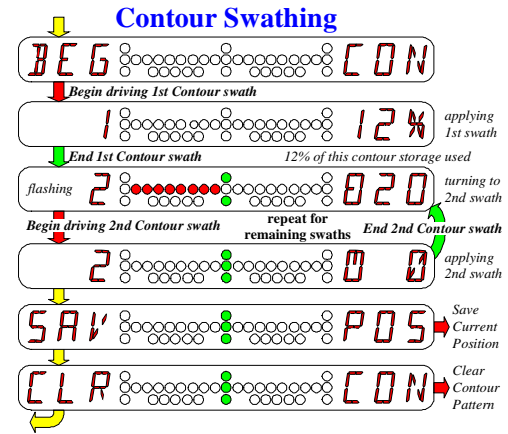

RGL 600 Smartbar Quick Start Guide

PART # 016-0159-856
09/03 REV B

Simply improving your position.

Headlands Off

Headlands Combined

Combined

Shaded Area - Headland areas
Solid Line - Path of antenna within headland Areas

Pivot Swathing

Separate

Shaded Area - Headland areas
 Solid Line - Path of antenna within Headland Areas

Contour Swathing Diagram

press and hold MENU Button
TO...CFG

Configuration Mode Navigation Diagram

press and hold MENU Button from any Configuration Mode screen
TO...OPR
returns to Operational Mode Home Screen