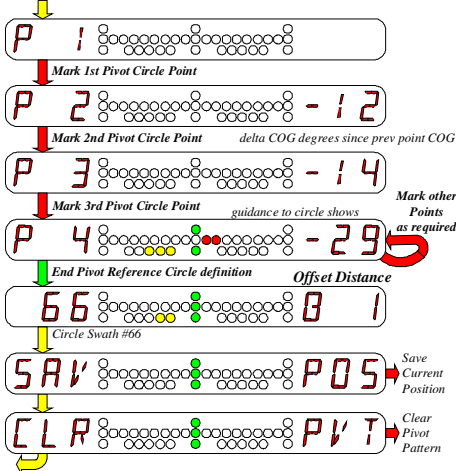

RGL 600 Smartbar Quick Start Guide

PART # 016-0159-856
09/03 REV B

Simply improving your position.

Headlands Off

Headlands Combined

Combined

Shaded Area - Headland areas
Solid Line - Path of antenna within headland Areas

Pivot Swathing

Separate

Shaded Area - Headland areas
 Solid Line - Path of antenna within Headland Areas

Contour Swathing Diagram

press and hold MENU Button
TO...CFG

Configuration Mode Navigation Diagram

press and hold MENU Button from any Configuration Mode screen
TO...OPR
returns to Operational Mode Home Screen