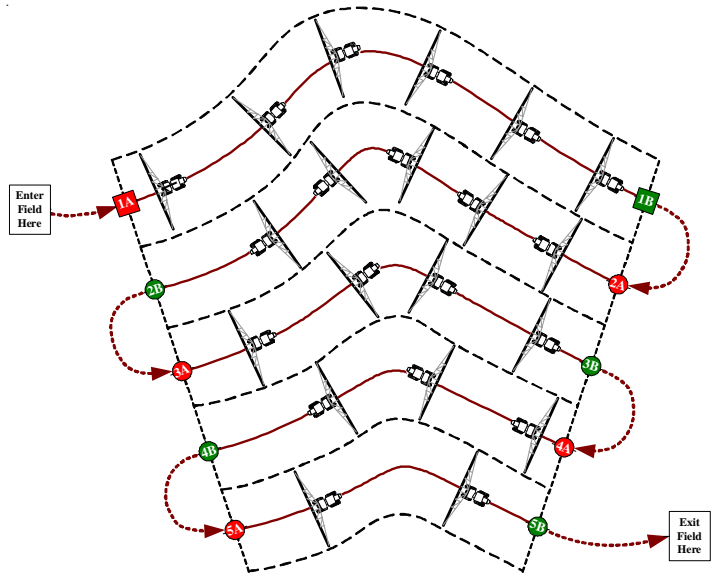

RGL 600 Smartbar Quick Start Guide

PART # 016-0159-856
09/03 REV B

Simply improving your position.

Headlands Off

Headlands Combined

Combined

Shaded Area - Headland areas
Solid Line - Path of antenna within headland Areas

Pivot Swathing

Separate

Shaded Area - Headland areas
 Solid Line - Path of antenna within Headland Areas

Contour Swathing Diagram

press and hold MENU Button
TO...CFG

Configuration Mode Navigation Diagram

press and hold MENU Button from any Configuration Mode screen
TO...OPR
returns to Operational Mode Home Screen