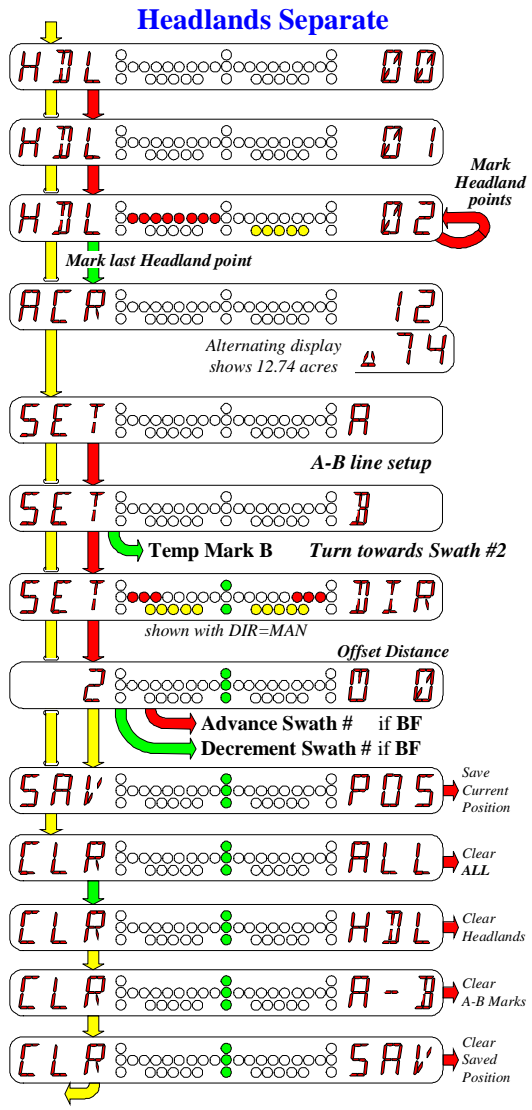

RGL 600 Smartbar Quick Start Guide

PART # 016-0159-856
09/03 REV B

Simply improving your position.

Headlands Off

Headlands Combined

Combined

Shaded Area - Headland areas
Solid Line - Path of antenna within headland Areas

Pivot Swathing

Separate

Shaded Area - Headland areas
 Solid Line - Path of antenna within Headland Areas

Contour Swathing Diagram

press and hold MENU Button
TO...CFG

Configuration Mode Navigation Diagram

press and hold MENU Button from any Configuration Mode screen
TO...OPR
returns to Operational Mode Home Screen