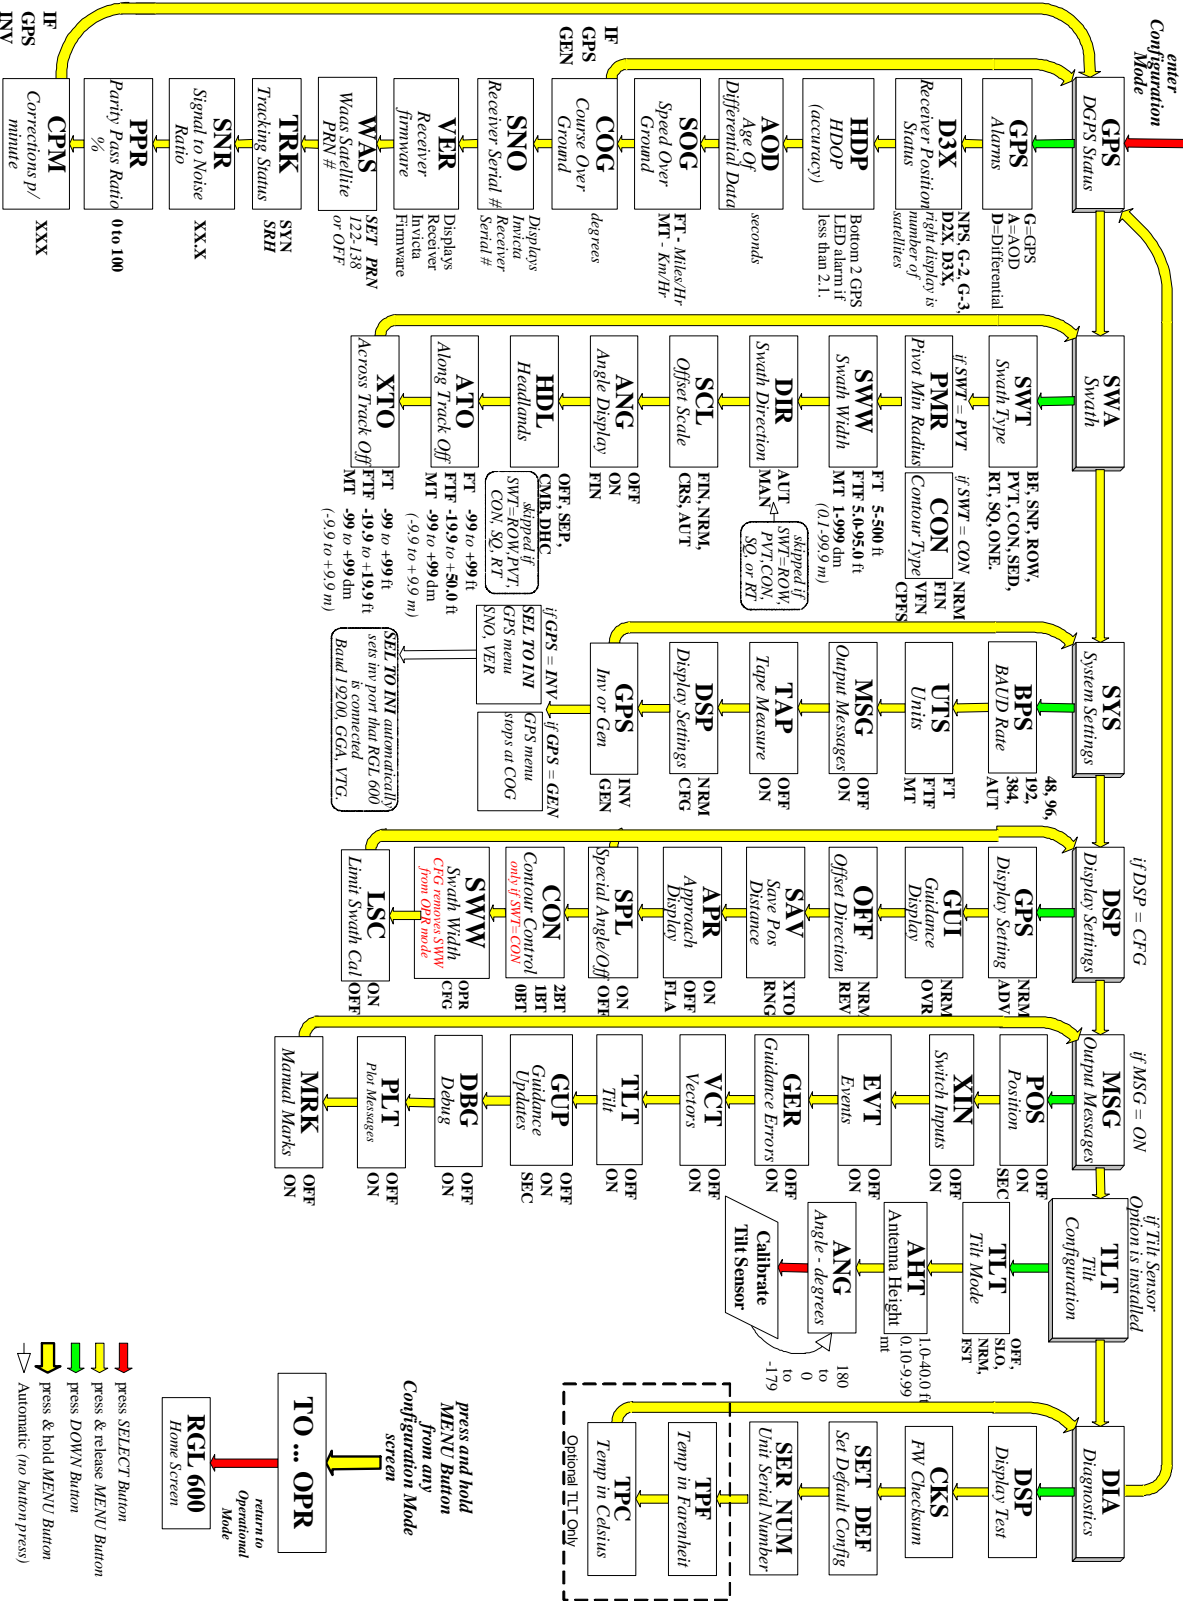

RGL 600 Smartbar Quick Start Guide

PART # 016-0159-856
09/03 REV B

Simply improving your position.

Headlands Off

Headlands Combined

Combined

Shaded Area - Headland areas
Solid Line - Path of antenna within headland Areas

Pivot Swathing

Separate

Shaded Area - Headland areas
 Solid Line - Path of antenna within Headland Areas

Contour Swathing Diagram

press and hold MENU Button
TO...CFG

Configuration Mode Navigation Diagram

press and hold MENU Button from any Configuration Mode screen
TO...OPR
returns to Operational Mode Home Screen