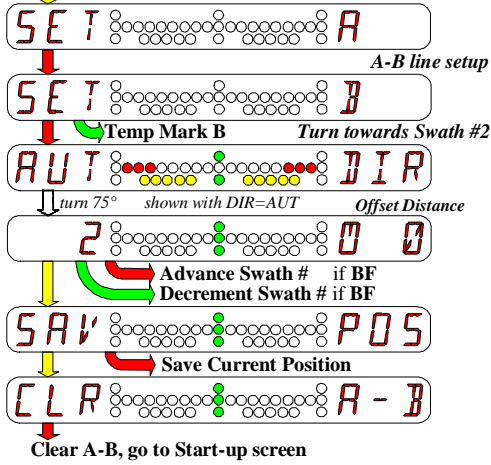

RGL 600 Smartbar Quick Start Guide

PART # 016-0159-856
09/03 REV B

Simply improving your position.

Headlands Off

Headlands Combined

Combined

Shaded Area - Headland areas
Solid Line - Path of antenna within headland Areas

Pivot Swathing

Separate

Shaded Area - Headland areas
 Solid Line - Path of antenna within Headland Areas

Contour Swathing Diagram

press and hold MENU Button
TO...CFG

Configuration Mode Navigation Diagram

press and hold MENU Button from any Configuration Mode screen
TO...OPR
returns to Operational Mode Home Screen