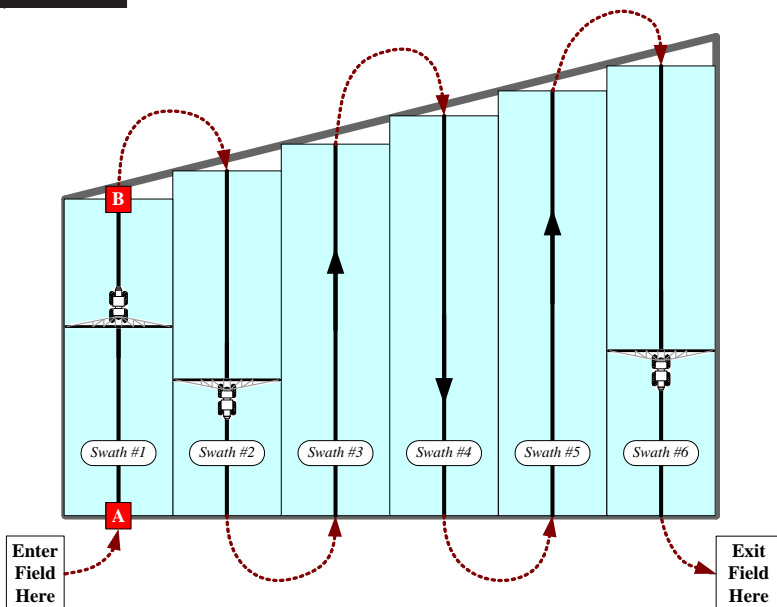

RGL 600 Smartbar Quick Start Guide

PART # 016-0159-856
09/03 REV B

Simply improving your position.

Headlands Off

Headlands Combined

Combined

Shaded Area - Headland areas
Solid Line - Path of antenna within headland Areas

Pivot Swathing

Separate

Shaded Area - Headland areas
 Solid Line - Path of antenna within Headland Areas

Contour Swathing Diagram

press and hold MENU Button
TO...CFG

Configuration Mode Navigation Diagram

press and hold MENU Button from any Configuration Mode screen
TO...OPR
returns to Operational Mode Home Screen