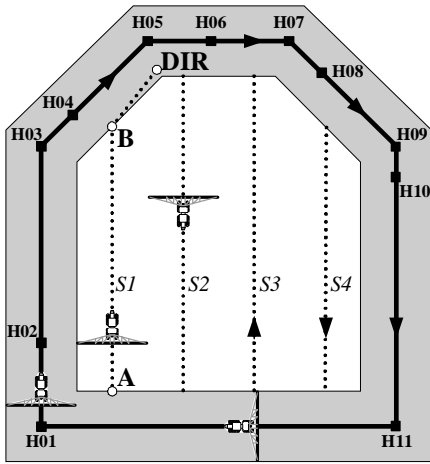

RGL 600 Smartbar Quick Start Guide

PART # 016-0159-856
09/03 REV B

Simply improving your position.

Headlands Off

Headlands Combined

Combined

Shaded Area - Headland areas
Solid Line - Path of antenna within headland Areas

Pivot Swathing

Separate

Shaded Area - Headland areas
 Solid Line - Path of antenna within Headland Areas

Contour Swathing Diagram

press and hold MENU Button
TO...CFG

Configuration Mode Navigation Diagram

press and hold MENU Button from any Configuration Mode screen
TO...OPR
returns to Operational Mode Home Screen