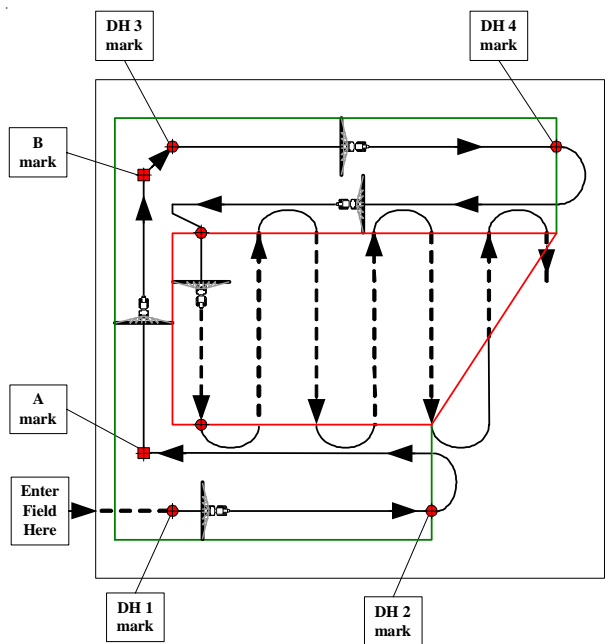

RGL 600 Smartbar Quick Start Guide

PART # 016-0159-856
09/03 REV B

Simply improving your position.

Headlands Off

Headlands Combined

Combined

Shaded Area - Headland areas
Solid Line - Path of antenna within headland Areas

Pivot Swathing

Separate

Shaded Area - Headland areas
 Solid Line - Path of antenna within Headland Areas

Contour Swathing Diagram

press and hold MENU Button
TO...CFG

Configuration Mode Navigation Diagram

press and hold MENU Button from any Configuration Mode screen
TO...OPR
returns to Operational Mode Home Screen