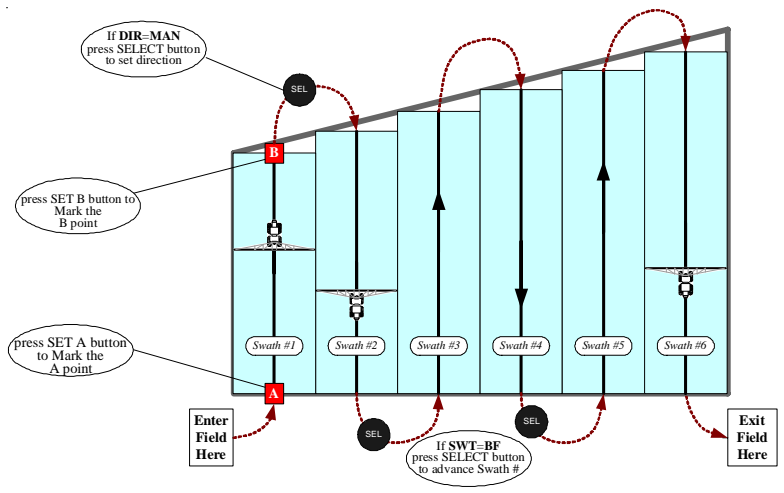

RGL 600 Smartbar Quick Start Guide

PART # 016-0159-856
09/03 REV B

Simply improving your position.

Headlands Off

Headlands Combined

Combined

Shaded Area - Headland areas
Solid Line - Path of antenna within headland Areas

Pivot Swathing

Separate

Shaded Area - Headland areas
 Solid Line - Path of antenna within Headland Areas

Contour Swathing Diagram

press and hold MENU Button
TO...CFG

Configuration Mode Navigation Diagram

press and hold MENU Button from any Configuration Mode screen
TO...OPR
returns to Operational Mode Home Screen