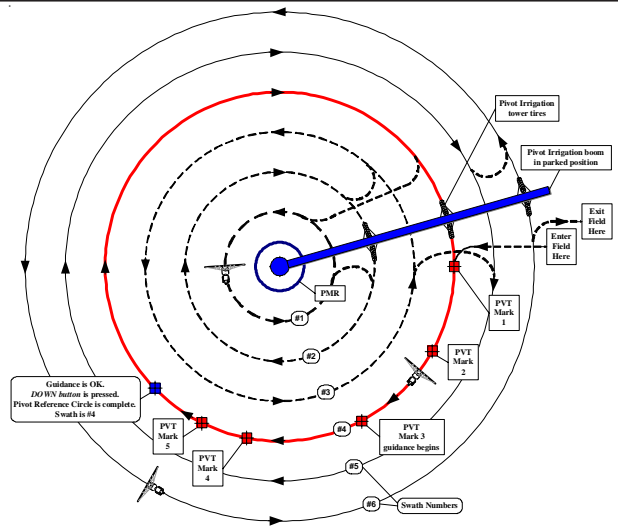

RGL 600 Smartbar Quick Start Guide

PART # 016-0159-856
09/03 REV B

Simply improving your position.

Headlands Off

Headlands Combined

Combined

Shaded Area - Headland areas
Solid Line - Path of antenna within headland Areas

Pivot Swathing

Separate

Shaded Area - Headland areas
 Solid Line - Path of antenna within Headland Areas

Contour Swathing Diagram

press and hold MENU Button
TO...CFG

Configuration Mode Navigation Diagram

press and hold MENU Button from any Configuration Mode screen
TO...OPR
returns to Operational Mode Home Screen