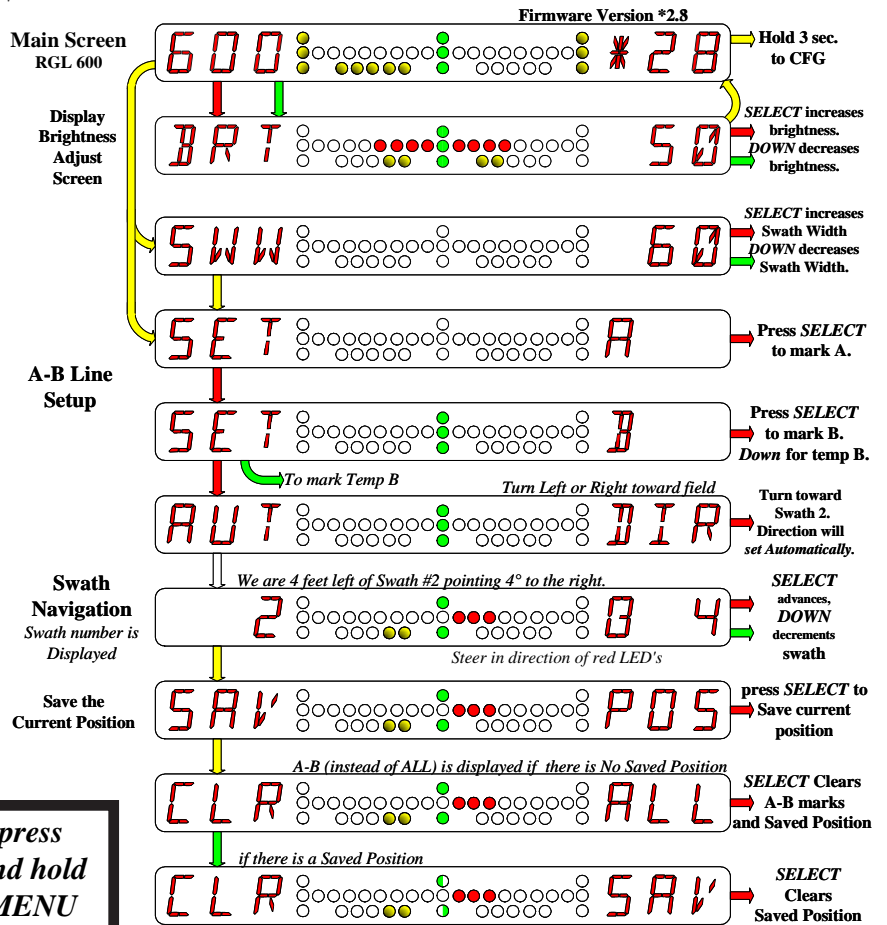

RGL 600 Smartbar Quick Start Guide

PART # 016-0159-856
09/03 REV B

Simply improving your position.

Headlands Off

Headlands Combined

Combined

Shaded Area - Headland areas
Solid Line - Path of antenna within headland Areas

Pivot Swathing

Separate

Shaded Area - Headland areas
 Solid Line - Path of antenna within Headland Areas

Contour Swathing Diagram

press and hold MENU Button
TO...CFG

Configuration Mode Navigation Diagram

press and hold MENU Button from any Configuration Mode screen
TO...OPR
returns to Operational Mode Home Screen