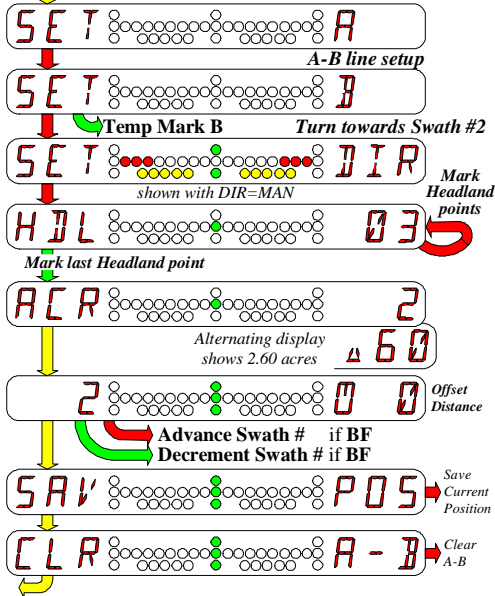

RGL 600 Smartbar Quick Start Guide

PART # 016-0159-856
09/03 REV B

Simply improving your position.

Headlands Off

Headlands Combined

Combined

Shaded Area - Headland areas
Solid Line - Path of antenna within headland Areas

Pivot Swathing

Separate

Shaded Area - Headland areas
 Solid Line - Path of antenna within Headland Areas

Contour Swathing Diagram

press and hold MENU Button
TO...CFG

Configuration Mode Navigation Diagram

press and hold MENU Button from any Configuration Mode screen
TO...OPR
returns to Operational Mode Home Screen