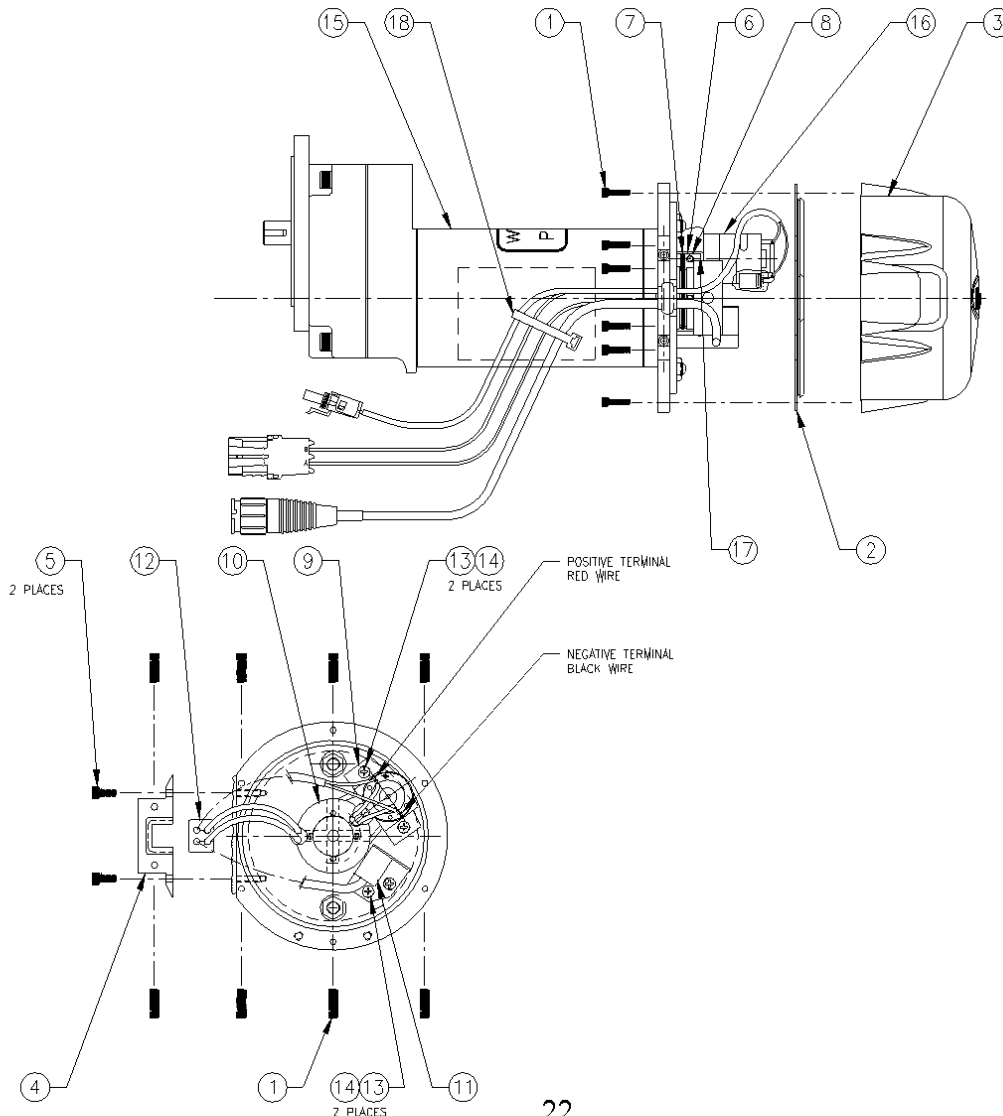

MOTOR/TACH ASSEMBLY 1-40 oz/min. REPLACEMENT PARTS

063-0172-527

ITEM	DESCRIPTION	RAVEN PART#
1	Screw, Socket Head Cap #4-40 x 1/2"	311-0068-007
2	Gasket, Enclosure	106-0159-576
3	Enclosure	106-0159-577
4	Clamp, Strain Relief	107-0171-470
5	Screw, Socket Head Cap #6-32 x 1/2"	311-0068-025
6	Pulley, Small	107-0171-639
7	O-Ring	219-0013-121
8	Screw, Hex Cap #4-40 unc 2A x 1/4" LG	311-0068-003
9	Bracket, Mounting	107-0171-775
10	Assembly, Pulley	063-0172-761
11	Sensor, Speed	063-0172-351
12	Strain Relief/Grommet	107-0171-478
13	Screw, Phillips Pan Head #6-32 x 1/4"	311-0004-005
14	Washer, Lock, Internal #6	313-3000-007
15	Motor, Electric	416-0000-038
16	Tach Assembly	063-0172-935
17	Screw, Metric Machine M2.6 x 6.0 mm	311-0070-004
18	Tie, Cable	435-1000-002