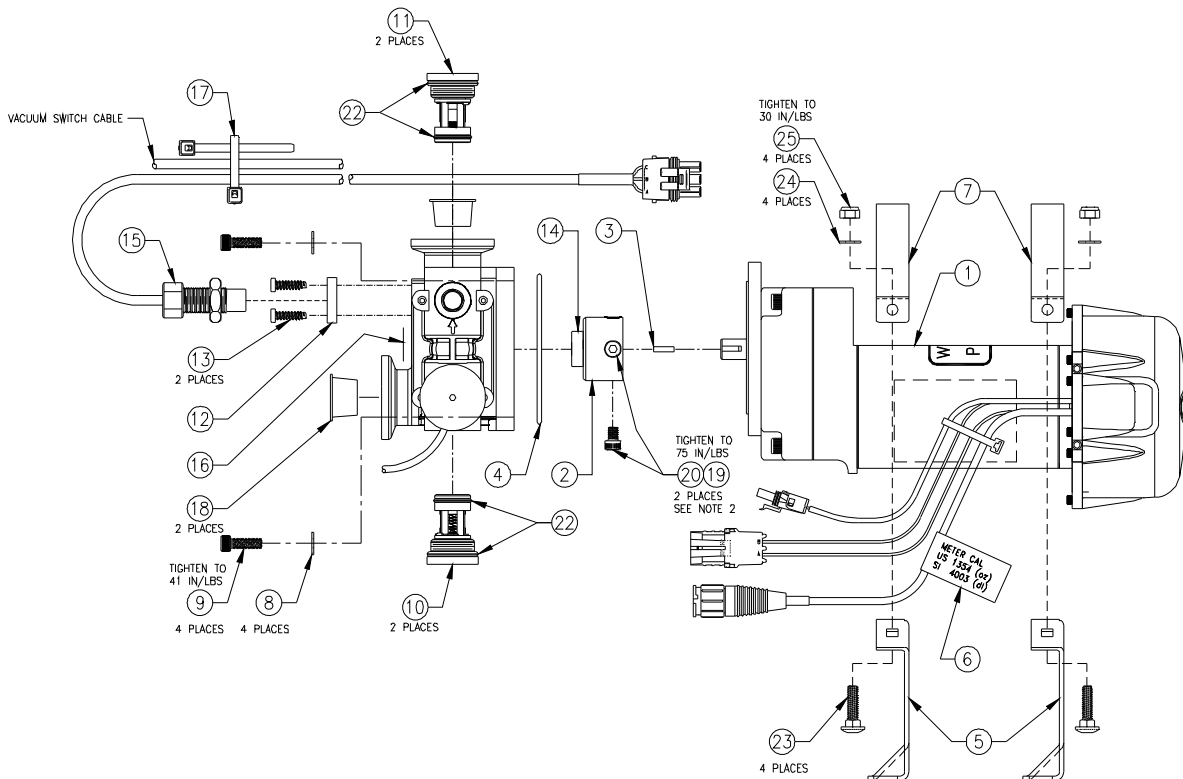

RAVEN INJECTION PUMP, 1-40 oz/min. REPLACEMENT PARTS

063-0172-510

ITEM	DESCRIPTION	RAVEN PART #
1	Motor/Tach Assembly	063-0172-527
2	Bearing Assembly	063-0172-501
3	Key	107-0171-588
4	O-Ring	219-0001-153
5	Bracket, Mounting, Pump/Motor	107-0171-599
6	Label, Meter Cal	041-0159-720
7	Strap	107-0171-600
8	Washer, Internal Tooth, Lock 1/4" SS	313-3000-017
9	Screw, Socket Heat, Cap 1/4"-20 x 3/4"	311-0073-066
10	Cartridge, Intake	063-0172-503
11	Cartridge, Exhaust	063-0172-504
12	Bracket, Sensor	106-0159-539
13	Screw	311-0004-040
14	Grease	NOT SUPPLIED
15	Sensor, Universal, Flowmonitor	063-0172-525
16	Label, Serial	041-0159-721
17	Tie, Cable	435-1000-003
18	Cap, Tapered	118-0159-041
19	Thread Sealant Loctite #242	NOT SUPPLIED
20	Screw, Cap, Hex Socket Head 1/4"-20 x 1/4"	311-0068-060
21	Manual (Not Shown)	016-0159-975
22	Grease, Lubricating, Versilube	NOT SUPPLIED
23	Bolt, 1/4"-20 x 1"	311-0069-004
24	Washer	313-2300-009
25	Nut	312-4000-057

RAVEN INJECTION PUMP, 1-40 oz/min. REPLACEMENT PARTS

063-0172-510

ITEM	DESCRIPTION	RAVEN PART #
1	Housing, 3/4" Injection Pump	107-0171-523
2	Bearing, Piston	325-0000-018
3	Piston, 3/4" Pump	107-0171-531
4	Seal, Slipper	219-0000-125
5	O-Ring	219-0007-117
6	O-Ring	219-0002-015
7	Spring	314-0000-012
8	Magnet Assembly	063-0172-518
9	Ball	321-0000-313
10	Head, 3/4" Pump	107-0171-526
11	Screw 10-24 x 1 1/2" SS	311-0068-191
12	Anti-Sieze Compound, Nickel	NOTSUPPLIED
13	Washer, Internal Tooth Lock	313-3000-014
14	Switch, Vacuum	063-0171-035
15	Plug, Hex, Pipe	333-0009-061