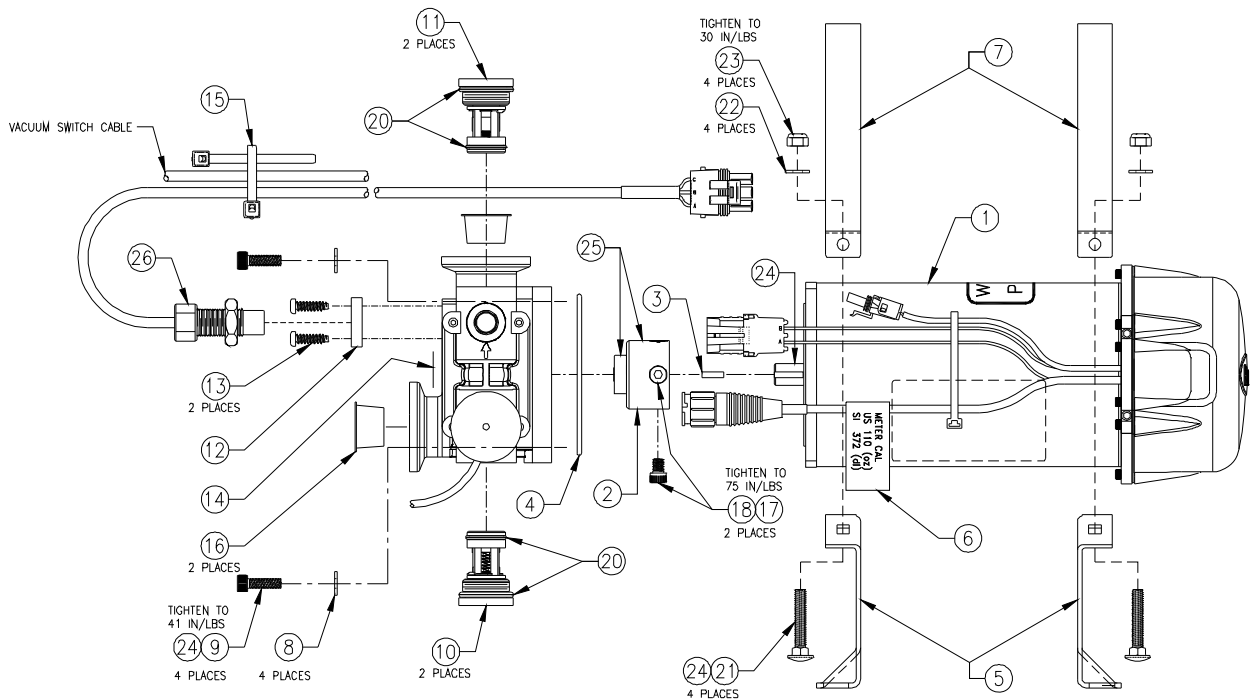

# RAVEN INJECTION PUMP, 5-200 oz/min. REPLACEMENT PARTS

063-0172-428

ITEM	DESCRIPTION	RAVEN PART #
1	Motor/Tach Assembly	063-0172-500
2	Bearing Assembly	063-0172-501
3	Key	107-0171-588
4	O-Ring	219-0001-153
5	Bracket, Mounting, Pump/Motor	107-0171-589
6	Label, Meter Cal	041-0159-718
7	Strap	107-0171-594
8	Washer, Internal Tooth, Lock 1/4" SS	313-3000-017
9	Screw, Socket Heat, Cap 1/4"-20 x 3/4"	311-0073-066
10	Cartridge, Intake	063-0172-503
11	Cartridge, Discharge	063-0172-504
12	Bracket, Sensor	106-0159-539
13	Screw	311-0004-040
14	Label, Serial	041-0159-710
15	Tie, Cable	435-1000-003
16	Cap, Tapered	118-0159-041
17	Thread Sealant Loctite #242	NOTSUPPLIED
18	Screw, Cap, Hex Socket Head 1/4"-20 x 1/4	311-0068-060
19	Manual (Not Shown)	016-0159-975
20	Grease, Lubricating, Versilube	222-0000-002
21	Bolt, 1/4"-20 x 1"	311-0069-004
22	Washer	313-2300-009
23	Nut	312-4000-057
24	Anti-Sieze Compound, Nickel	NOTSUPPLIED
25	Grease	NOTSUPPLIED
26	Sensor, Universal, Flowmonitor	063-0172-525

# RAVEN INJECTION PUMP, 5-200 oz/min. REPLACEMENT PARTS

063-0172-428

ITEM	DESCRIPTION	RAVEN PART #
1	Housing, 3/4" Injection Pump	107-0171-523
2	Bearing, Piston	325-0000-018
3	Piston, 3/4" Pump	107-0171-531
4	Seal, Slipper	219-0000-125
5	O-Ring	219-0007-117
6	O-Ring	219-0002-015
7	Spring	314-0000-012
8	Magnet Assembly	063-0172-518
9	Ball	321-0000-313
10	Head, 3/4" Pump	107-0171-526
11	Screw 10-24 x 1 1/2" SS	311-0068-191
12	Anti-Sieze Compound, Nickel	NOTSUPPLIED
13	Washer, Internal Tooth Lock	313-3000-014
14	Switch, Vacuum	063-0171-035
15	Plug, Hex, Pipe	333-0009-061
16	Seal Kit (Not Shown)	117-0159-987