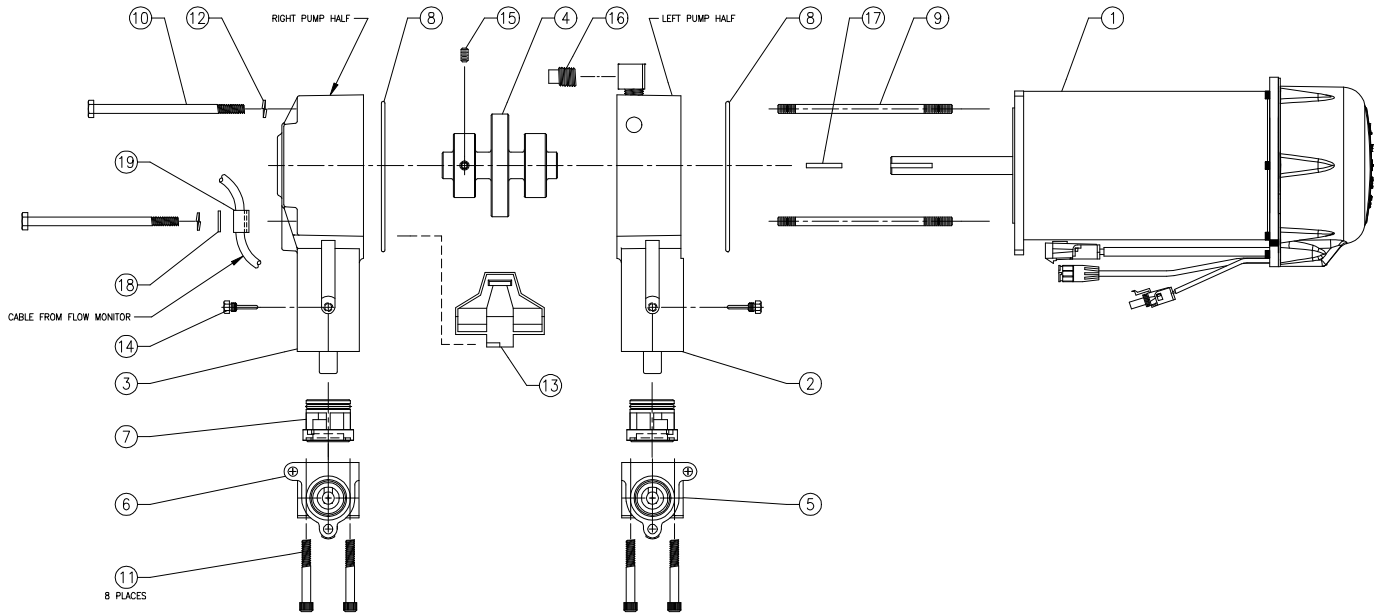

RAVEN INJECTION PUMP, DIRECT DRIVE REPLACEMENT PARTS

063-0172-304

ITEM	DESCRIPTION	RAVEN PART #
1	Motor/Tach Assembly	063-0172-305
2	Housing Assembly, Left Hand	063-0172-311
3	Housing Assembly, Right Hand	063-0172-310
4	Crank, Direct Drive Pump	107-0171-435
5	Head, Pump, Left	106-0159-543
6	Head, Pump, Right	106-0159-544
7	Poly-Pak Assembly	063-0172-082
8	O-Ring	219-0001-155
9	Stud, Pump Halves	107-0171-434
10	Modified Bolt	019-0159-113
11	Screw, Cap, Hex Socket Head	311-0068-187
12	Lockwasher, Split	313-1000-017
13	Collector, Oil	106-0159-537
14	Pin, Oil Dripper, Plug	107-0171-369
15	Screw, Set, Hex Socket	311-0015-637
16	Plug, Pipe	333-0009-082
17	Key, Square	107-0171-443
18	Washer, Flat	313-2301-810
19	Clamp, Cable	435-3001-042

RAVEN INJECTION PUMP, DIRECT DRIVE REPLACEMENT PARTS

063-0172-304

ITEM	DESCRIPTION	RAVEN PART #
1	Motor/Tach Assembly	063-0172-305
2	Manifold, Intake	106-0159-540
3	Manifold, Discharge	106-0159-541
4	Manifold, Flow Monitor	063-0172-081
5	Valve, Intake	063-0159-893
6	Valve, Discharge	063-0159-894
7	O-Ring	219-0002-121
8	Bracket, Pump Mounting	107-0159-945
9	Screw, Cap, Hex Socket Head	311-0068-187
10	Lockwasher, Split	313-1000-017
11	Nut, Hex	312-1001-033
12	Nut, Nylon Locking	312-4000-164
13	O-Ring	219-0002-110
14	Bracket, Mounting	107-0171-471
15	Bushing, Reducing	333-0003-066
16	Switch, Vacuum	063-0171-035
17	Plug, Pipe	333-0009-062
18	Screw, Hex Socket Head	311-0068-177
19	Washer, Lock	313-1000-036