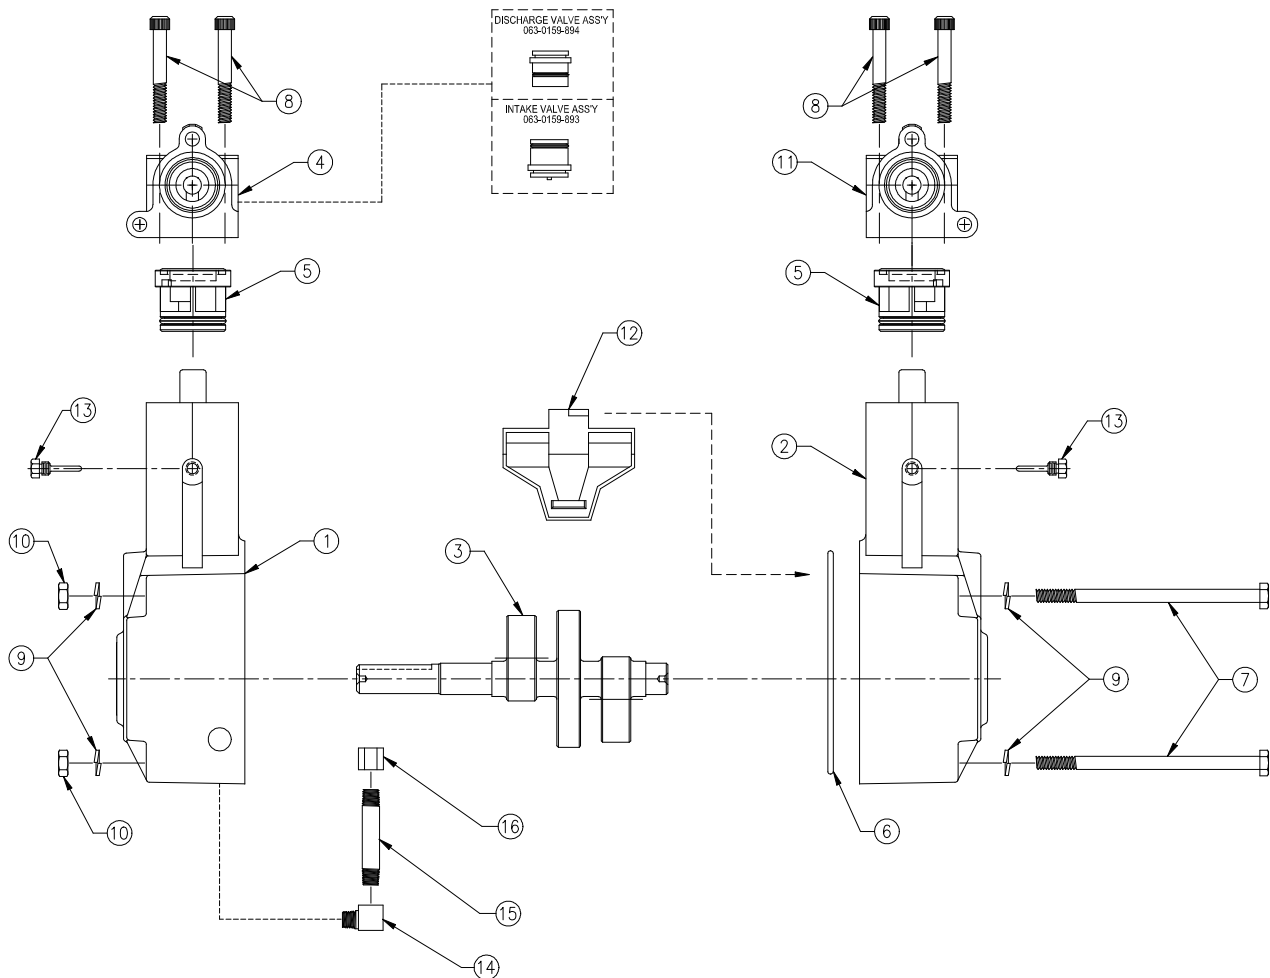

RAVEN INJECTION PUMP FIXED DISPLACEMENT REPLACEMENT PARTS

063-0171-967

ITEM	DESCRIPTION	RAVEN PART #
1	Housing Assembly, Left	063-0172-077
2	Housing Assembly, Right	063-0172-078
3	Crankshaft, Pump	107-0171-339
4	Head, Pump, Left	106-0159-543
5	Poly-Pak Assembly	063-0172-082
6	O-Ring	219-0001-155
7	Modification, Bolt	019-0159-113
8	Screw, Cap, Hex Socket Head	311-0068-179
9	Lockwasher, Split	313-1000-017
10	Nut, Hex	312-1001-033
11	Head, Pump, Right	106-0159-544
12	Collector, Oil	106-0159-537
13	Pin, Oil Dripper, Plug	107-0171-369
14	1/4" Street Elbow	333-0007-049
15	1/4" x 6" Pipe Nipple	333-0009-047
16	Pipe Cap	107-0159-958

RAVEN INJECTION PUMP FIXED DISPLACEMENT REPLACEMENT PARTS

063-0171-967

ITEM	DESCRIPTION	RAVEN PART #
1	Manifold, Intake	106-0159-540
2	Manifold, Monitor, Flowswitch	063-0172-081
3	Valve, Intake	063-0159-893
4	Valve, Discharge	063-0159-894
5	O-Ring	219-0002-121
6	Bracket, Pump Mounting	107-0159-945
7	Bolt, Hex Head	311-0050-243
8	Screw, Cap, Hex Socket Head	311-0068-187
9	Lockwasher, Split	313-1000-017
10	Nut, Hex	312-1001-033
11	Manifold, Discharge	106-0159-541
12	O-Ring	219-0002-110
13	1/4" Pipe Plug	333-0009-037
14	1/4" Pipe Plug Vented	333-0009-056
15	Square Hex Pipe Plug	333-0009-082
16	Nut, Nylon, Locking 1/4-20	312-4000-164