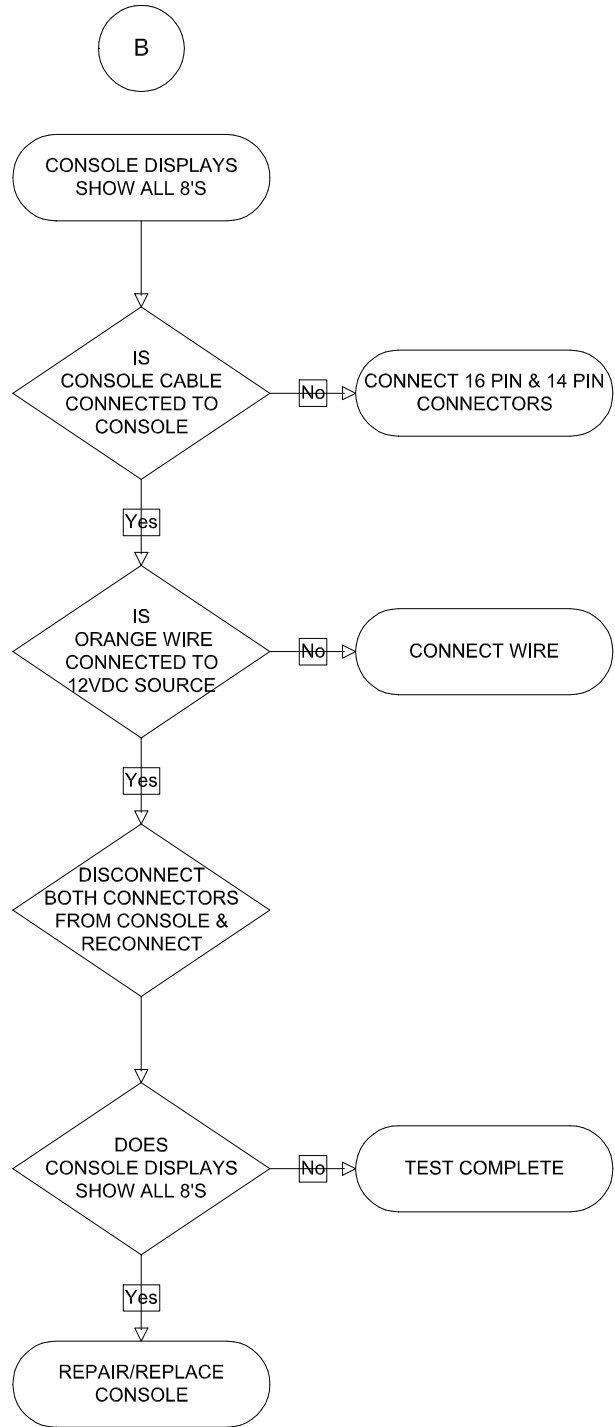

DCS

TROUBLE SHOOTING

FLOW CHART

LIQ RATE = 0