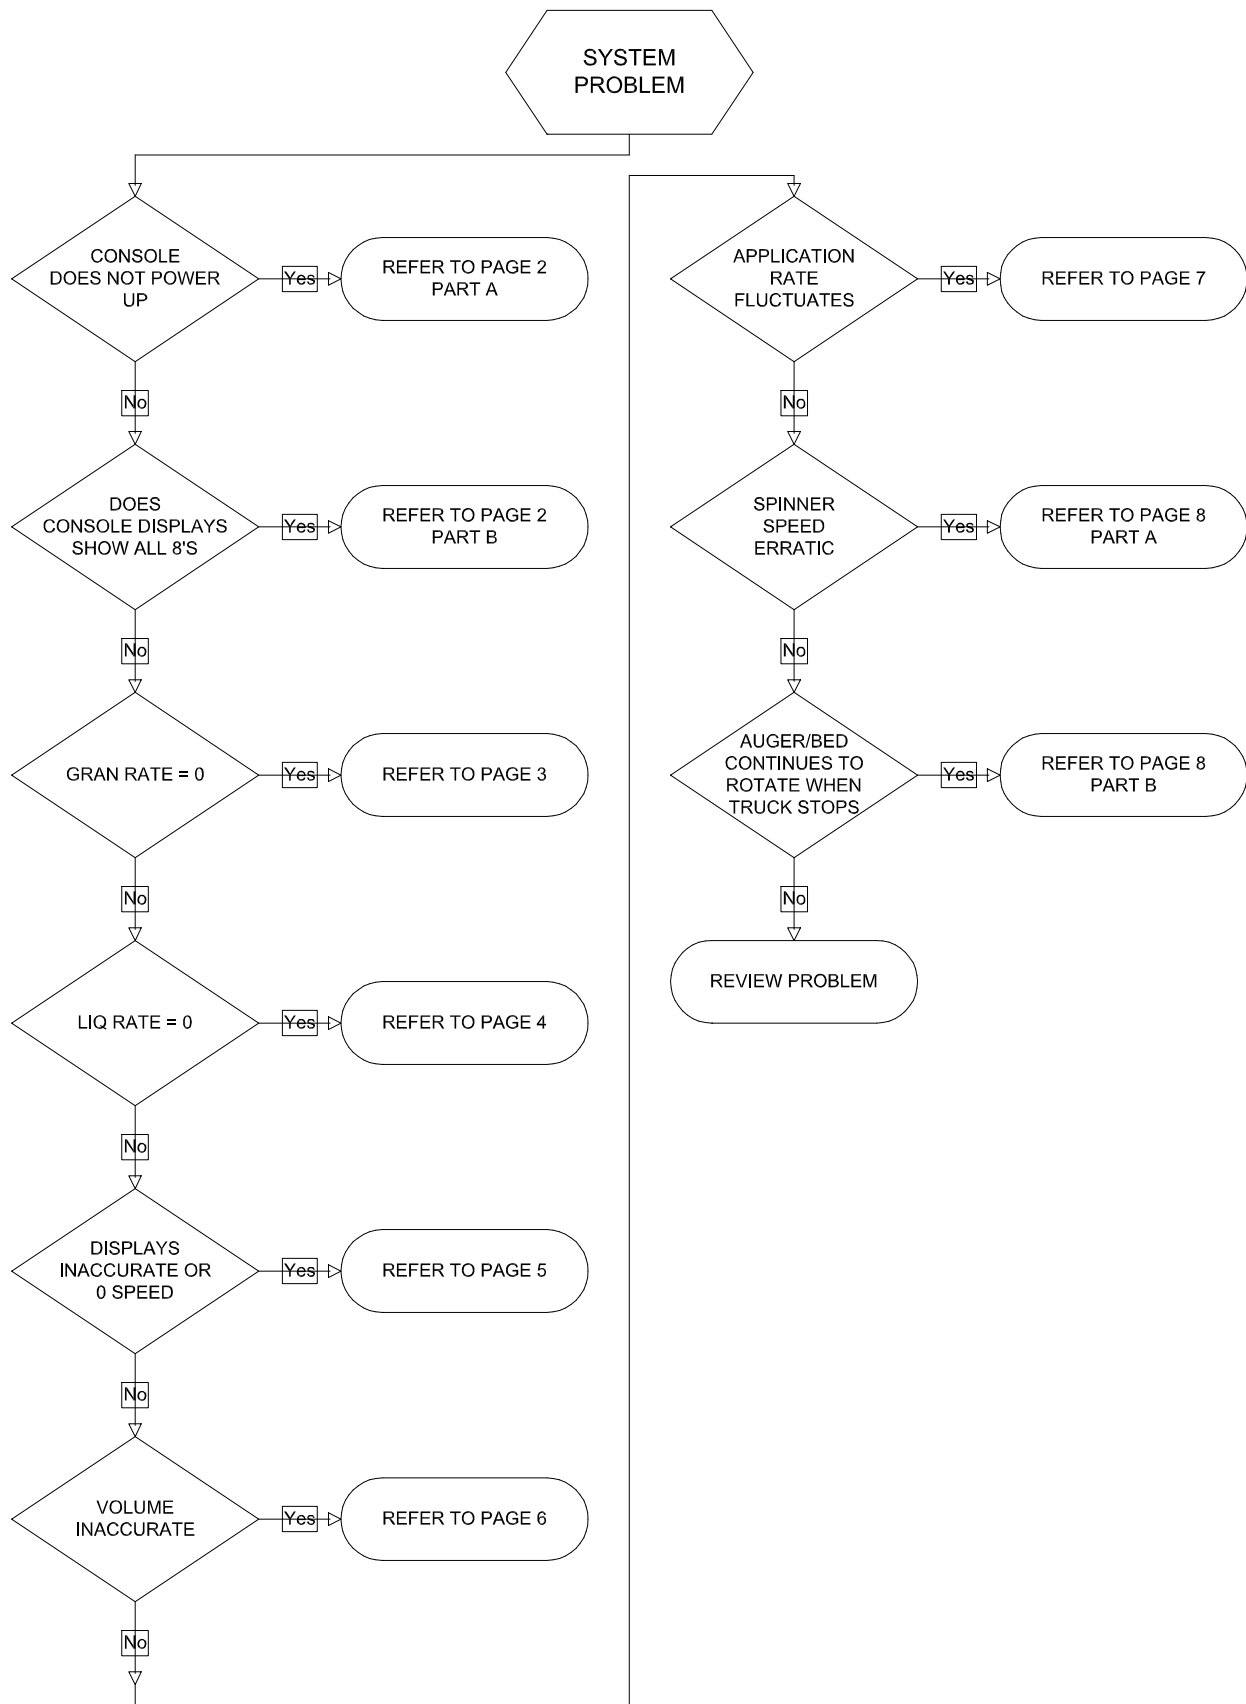

DCS

TROUBLE SHOOTING

FLOW CHART

LIQ RATE = 0