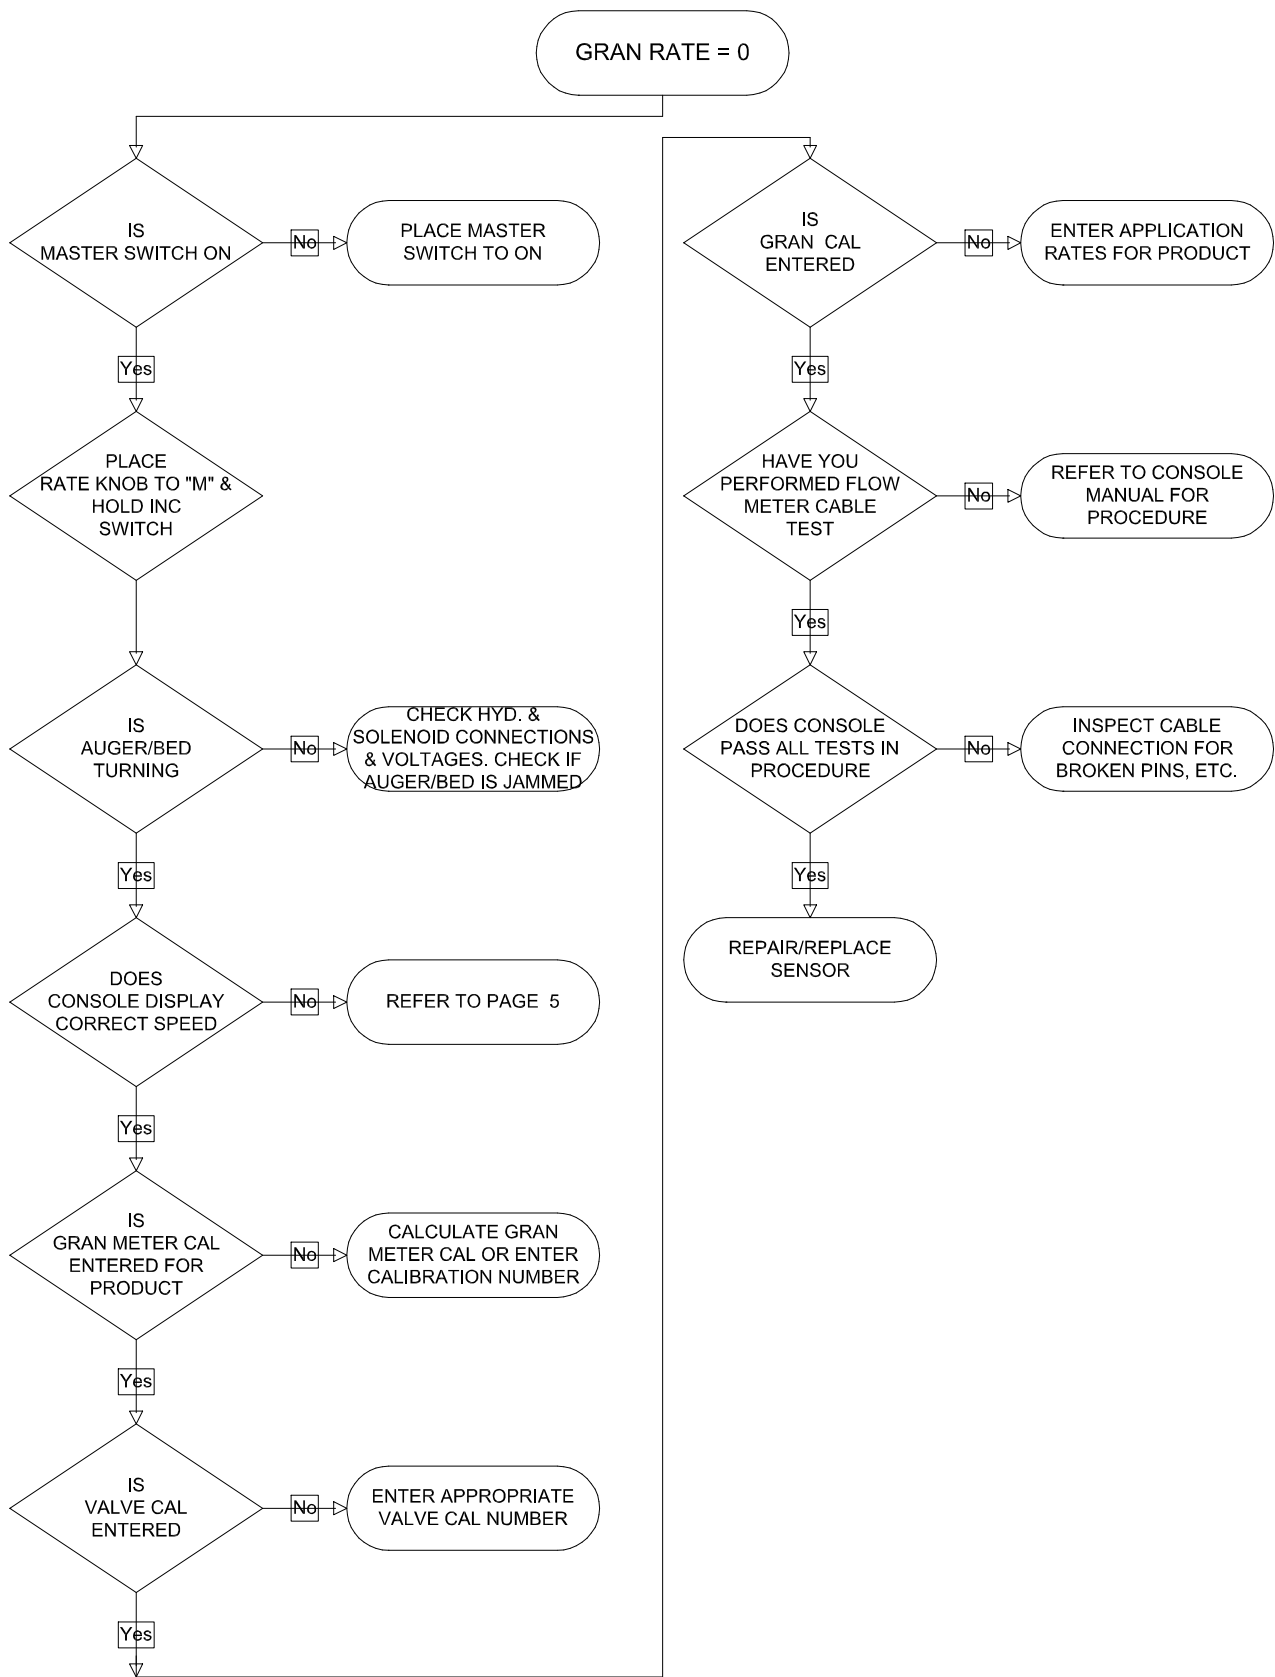

DCS

TROUBLE SHOOTING

FLOW CHART

LIQ RATE = 0