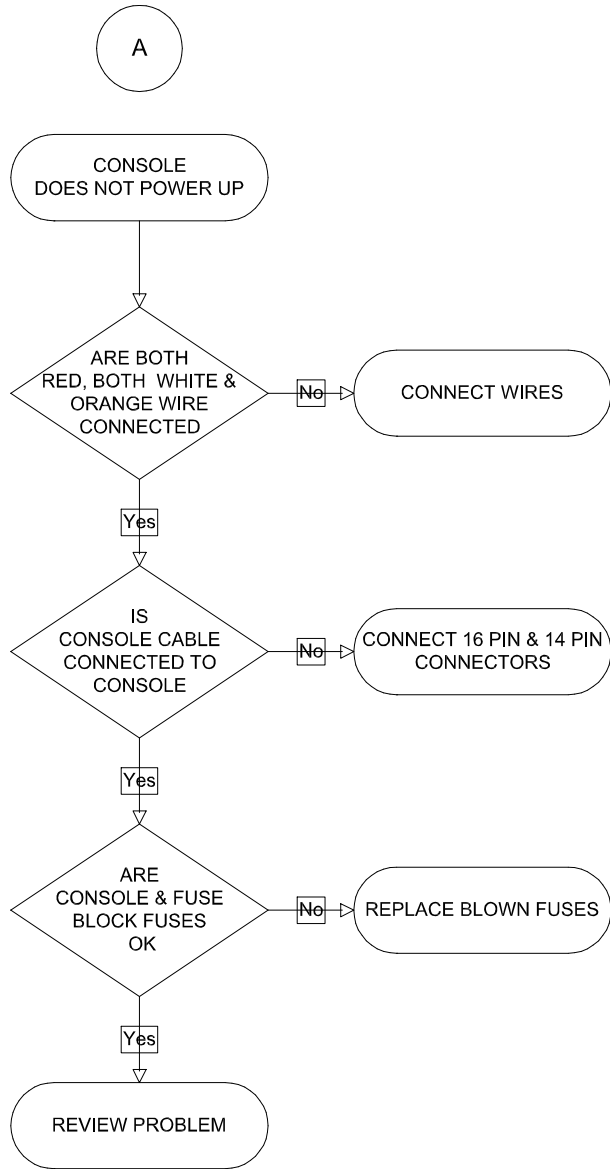

DCS

TROUBLE SHOOTING

FLOW CHART

LIQ RATE = 0