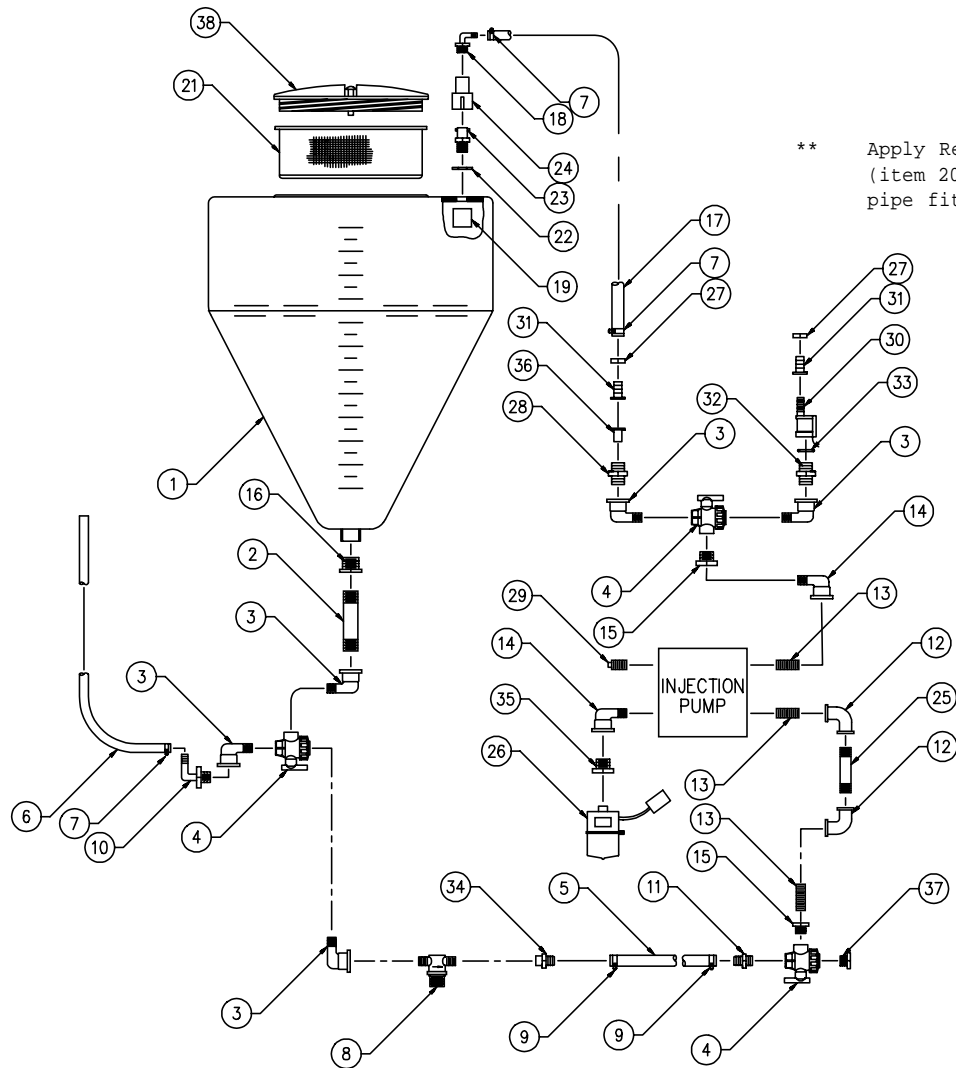

INJECTION MODULE PLUMBING REPLACEMENT PARTS

063-0159-873 (15 GAL. ULTRA LOW VOLUME)

ITEM	DESCRIPTION	RAVEN PART #	ITEM	DESCRIPTION	RAVEN PART #
1	15 Gal Mix & Fill Tank (Poly)	106-0159-450	20	Sealer, Pipe Thread (Rectorseal)	222-1001-016
2	1/2 NPT Nipple	107-0159-920	21	Basket	106-0159-455
3	90 Deg. 1/2 NPT x 1/2 NPT Elbow	333-0007-031	22	Internal 14mm Lock Washer S.S.	313-3000-032
4	1/2" 3-Way Valve (Poly)	334-0001-037	23	Nozzle Body	333-0002-901
5	3/4" EVA Tubing, 4.5" long	214-0001-005	24	Cap And Gasket	333-0002-902
6	1/2" EVA Tubing, 35.5" long	214-0001-003	25	3/8" x 1 1/2" Pipe Nipple	333-0008-308
7	1/2"-3/4" Hose Clamp	435-3003-002	26	Vacuum Switch	063-0171-035
8	1/2" Strainer	333-9000-008	27	Nozzle Cap	333-0009-028
9	11/16" - 1 1/4" Hose Clamp	435-3003-003	28	Nozzle Fitting Nipple (Poly)	333-0008-164
10	90 Deg. 1/2" HB x 1/2" NPT M	333-0002-047	29	Square Head Pipe Plug	333-0009-073
11	3/4" HB x 1/2" NPT M	333-0002-034	30	Flow Switch	063-0159-686
12	90 Deg. 3/8" NPT Pipe Elbow	333-0005-027	31	3/8" Hose Shank Fitting	333-0002-061
13	3/8" NPT Close Nipple	333-0008-271	32	Fitting Adapter	107-0171-021
14	90 Deg. Elbow, 3/8" NPT	333-0007-042	33	O-Ring	219-0002-014
15	1/2" - 3/8" Bushing	333-0003-068	34	1/2" NPT x 3/4" HB Adapter	333-0002-109
16	3/4" - 1/2" Bushing (Poly)	333-0003-037	35	3/8" - 1/4" Bushing	333-0003-066
17	3/8" EVA Tubing, 33.5" long	214-0001-002	36	5 PSI Check Valve	333-0011-001
18	3/8" HB x 1/4" NPT Elbow (Poly)	333-0002-040	37	1/2" NPT Hex Pipe Plug	333-0009-063
19	Half Coupler 316 S.S.	333-0010-059	38	Cover with Breather	118-0159-033

** Apply Rectorseal (item 20) to all pipe fittings.