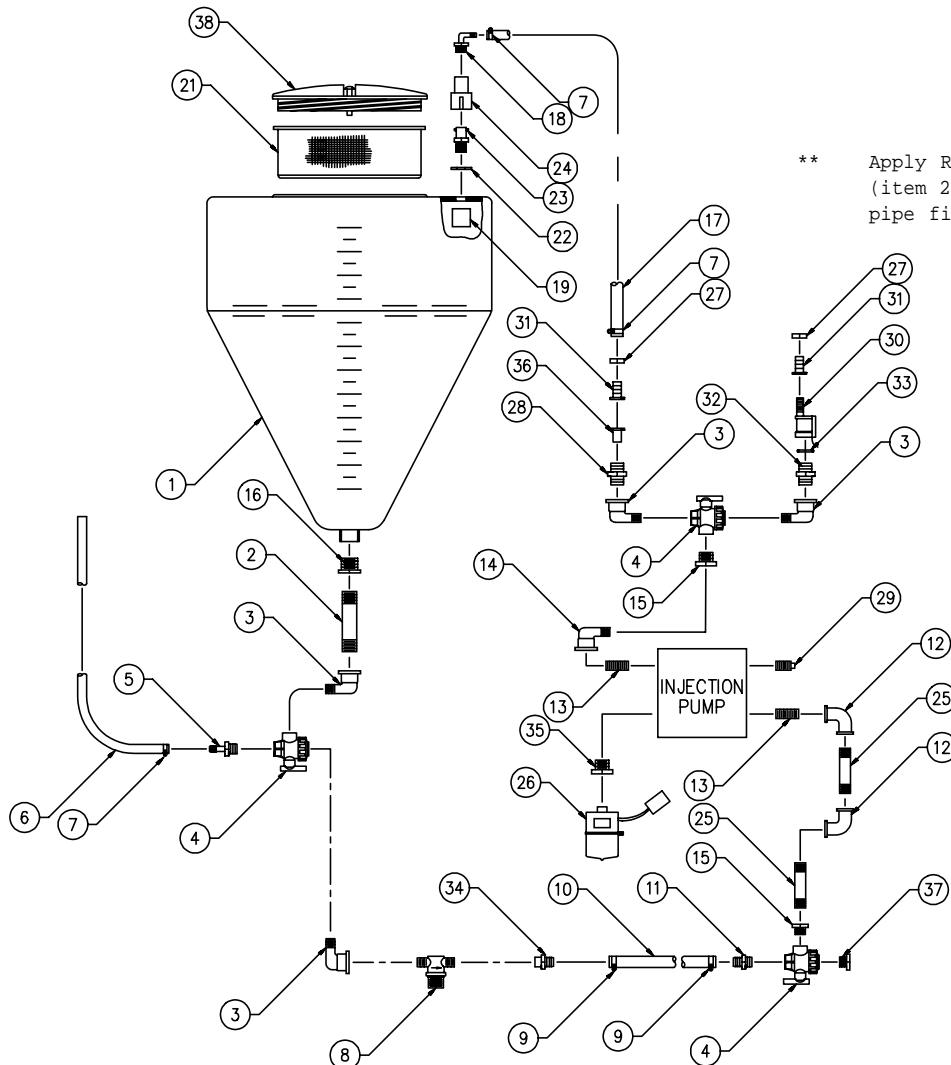

# INJECTION MODULE PLUMBING REPLACEMENT PARTS

063-0159-872 (30 GAL. ULTRA LOW VOLUME)

ITEM	DESCRIPTION	RAVEN PART #	ITEM	DESCRIPTION	RAVEN PART #
1	30 Gal Mix & Fill Tank (Poly)	106-0159-452	20	Sealer, Pipe Thread (Rectorseal)	222-1001-016
2	1/2 NPT Nipple	107-0159-907	21	Basket	106-0159-455
3	90 Deg. 1/2 NPT x 1/2 NPT Elbow	333-0007-031	22	Internal 14mm Lock Washer S.S.	313-3000-032
4	1/2" 3-Way Valve (Poly)	334-0001-037	23	Nozzle Body	333-0002-901
5	1/2" HB x 1/2" NPT M	333-0002-031	24	Cap And Gasket	333-0002-902
6	1/2" EVA Tubing, 42.5" long	214-0001-003	25	3/8" x 1 1/2" Pipe Nipple	333-0008-308
7	1/2"-3/4" Hose Clamp	435-3003-002	26	Vacuum Switch	063-0171-035
8	1/2" Strainer	333-9000-008	27	Nozzle Cap	333-0009-028
9	11/16" - 1 1/4" Hose Clamp	435-3003-003	28	Nozzle Fitting Nipple (Poly)	333-0008-164
10	3/4" EVA Tubing, 7.75" long	214-0001-005	29	Square Head Pipe Plug	333-0009-073
11	3/4" HB x 1/2" NPT M	333-0002-034	30	Flow Switch	063-0159-686
12	90 Deg. 3/8" NPT Pipe Elbow	333-0005-027	31	3/8" Hose Shank Fitting	333-0002-061
13	3/8" NPT Close Nipple	333-0008-271	32	Fitting Adapter	107-0171-021
14	90 Deg. Elbow, 3/8" NPT	333-0007-042	33	O-Ring	219-0002-014
15	1/2" - 3/8" Bushing	333-0003-068	34	1/2" NPT x 3/4" HB Adapter	333-0002-109
16	3/4" - 1/2" Bushing (Poly)	333-0003-037	35	3/8" - 1/4" Bushing	333-0003-066
17	3/8" EVA Tubing, 35.5" long	214-0001-002	36	5 PSI Check Valve	333-0011-001
18	3/8" HB x 1/4" NPT Elbow (Poly)	333-0002-040	37	1/2" NPT Hex Pipe Plug	333-0009-063
19	Half Coupler 316 S.S.	333-0010-059	38	Cover with Breather	118-0159-033

\*\* Apply Rectorseal (item 20) to all pipe fittings.