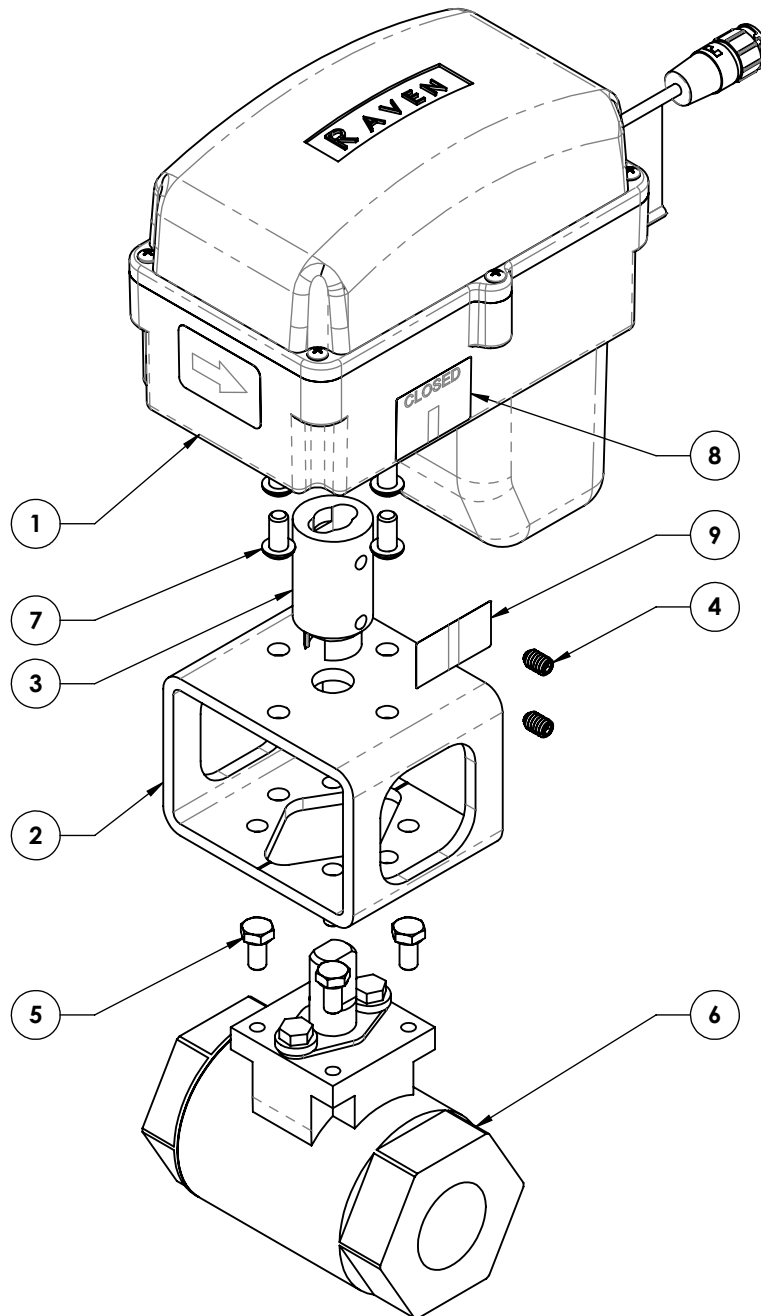

# 1-1/2 BALL VALVE REPLACEMENT PARTS

063-0173-626 FAST VALVE  
 063-0173-667 CONTROL VALVE  
 063-0173-668 ON/OFF VALVE

ITEM	DESCRIPTION	RAVEN PART NUMBER
1	MOTOR ASSEMBLY, CONTROLVALVE	063-0173-664
	MOTOR ASSEMBLY, ON/OFF VALVE	063-0173-665
	MOTOR ASSEMBLY, FAST VALVE	063-0173-666
2	BRACKET	107-0172-310
3	COUPLER	107-0172-494
4	SET SCREW, 1/4-20 UNC	311-0015-729
5	SCREW, HEX, M6 X 1 X 12MM LONG	311-0070-052
6	VALVE, 1.5" BALL	334-0001-066
7	SCREW, STAINLESS STEEL BUTTON HEAD SOCKET CAP	311-0071-053
8	LABEL, CLOSED	041-0159-790
9	LABEL, INDICATOR	041-0159-789