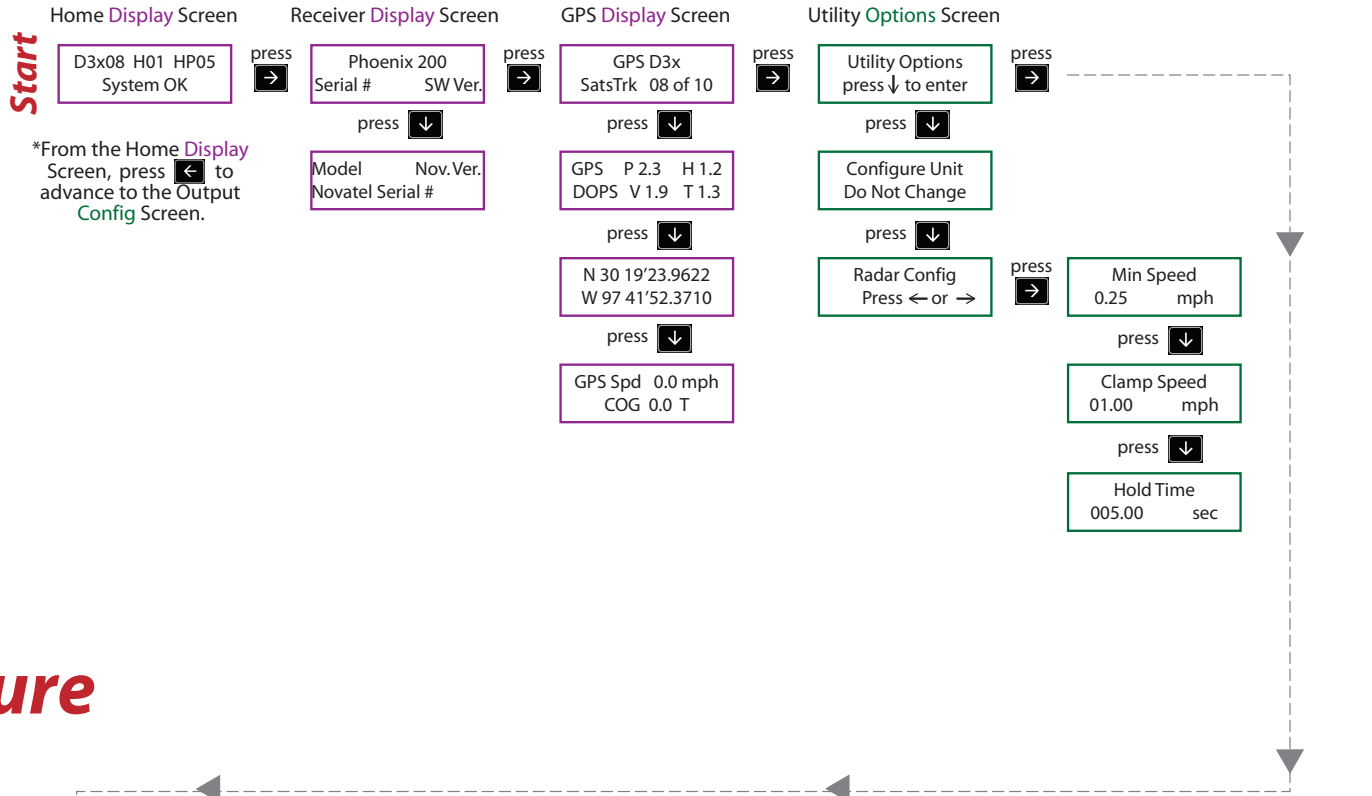

Note: Press the HOME button to return to the Home Display screen at any time.

Phoenix 200 Menu Structure

Menu Legend

Display Screens

Configuration Screens

NMEA Rate Conversion

0.1 seconds = 10 Hz
 0.2 seconds = 5.0 Hz
 1.0 seconds = 1.0 Hz
 5.0 seconds = 0.2 Hz