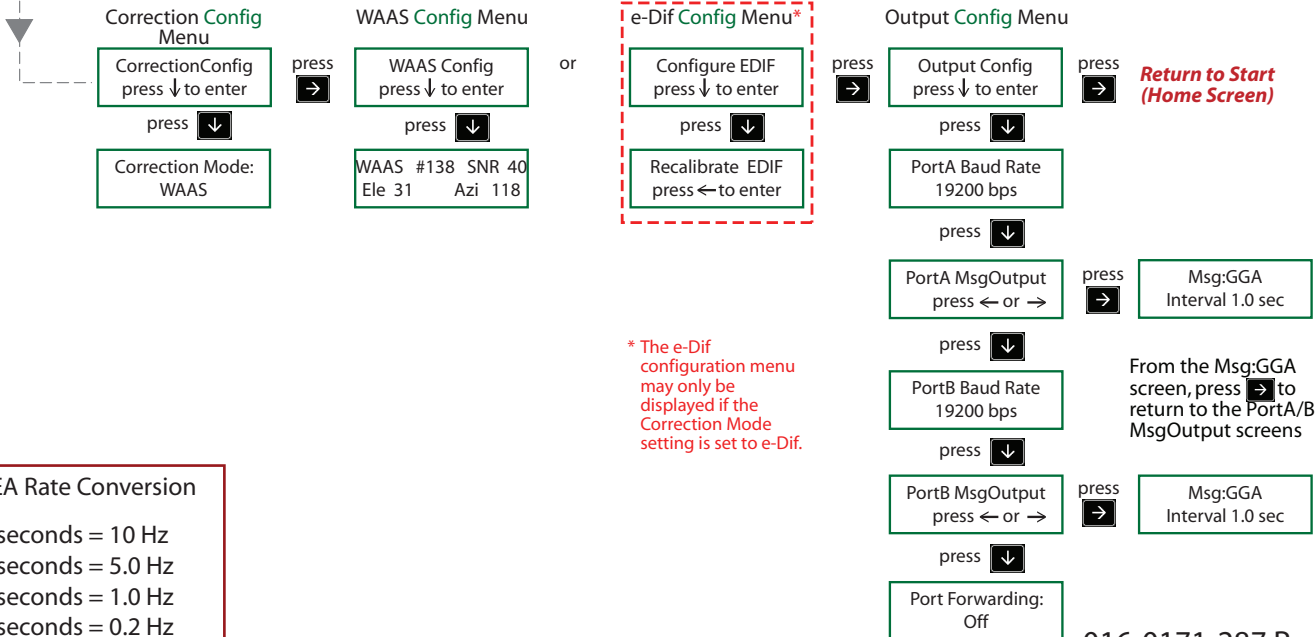

Note: Press the HOME button to return to the Home Display screen at any time.

Phoenix 200 Menu Structure

Menu Legend

Display Screens

Configuration Screens

NMEA Rate Conversion

0.1 seconds = 10 Hz
 0.2 seconds = 5.0 Hz
 1.0 seconds = 1.0 Hz
 5.0 seconds = 0.2 Hz