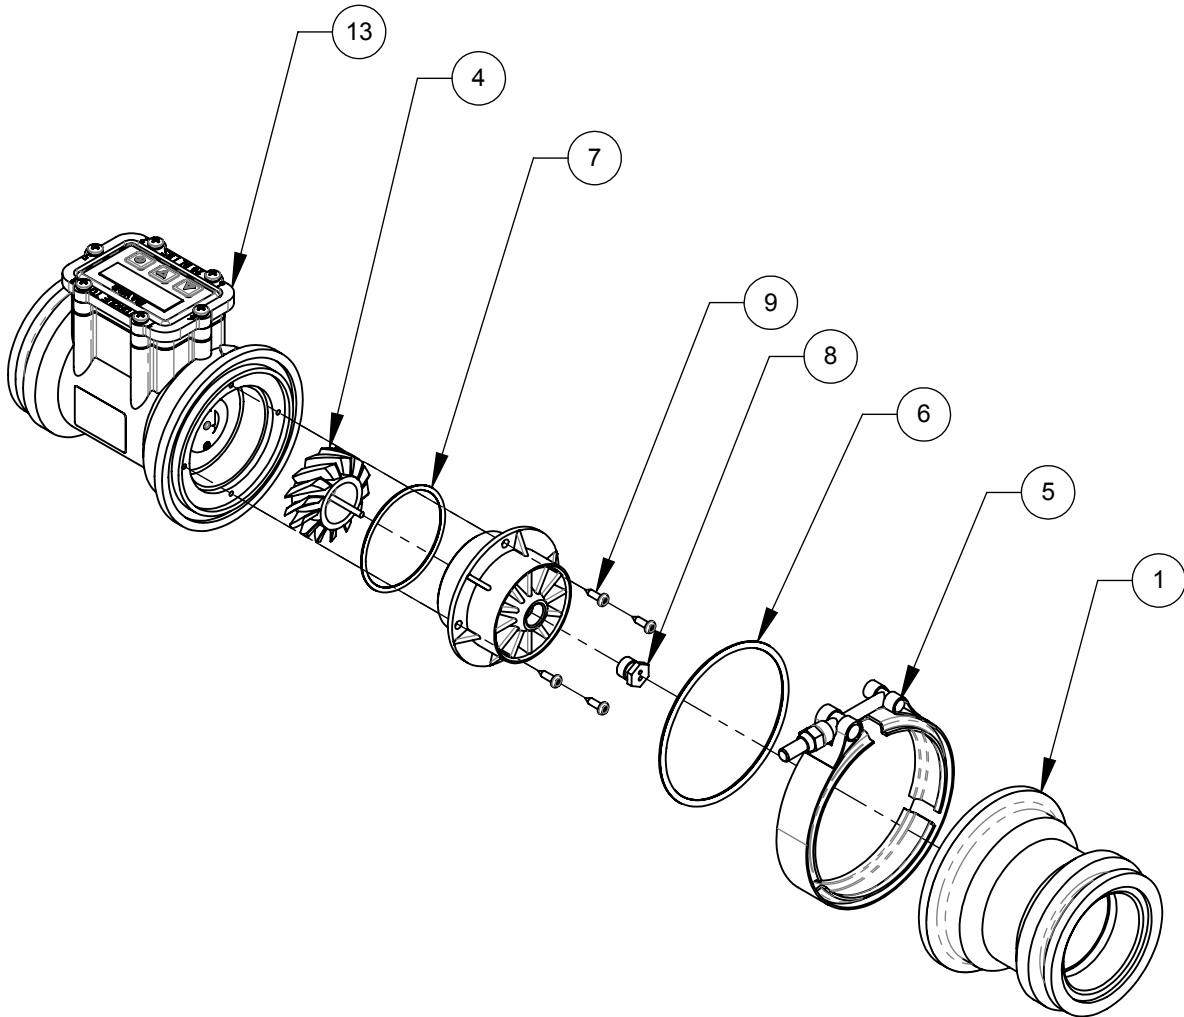

FLOWMAX 221 REPLACEMENT PARTS

063-0173-653

ITEM	DESCRIPTION	RAVEN PART #
1	HUB HOUSING INLET	107-0171-005
2	SENSOR HOUSING ASSEMBLY	063-0173-652
3	INLET HUB/BEARING ASSEMBLY	321-0000-222
4	ROTOR	063-0173-002
5	CLAMP, V-BAND RETAINER	435-3003-032
6	O-RING, LARGE	219-0002-238
7	O-RING, MEDIUM	219-0002-140
8	STUD/BEARING ASSEMBLY	063-0173-057
9	SCREW, 8-32 X 3/4"L, STAINLESS STEEL	311-0007-041
10	CLAMP, HOSE (NOT SHOWN)	435-3003-009
11	BRACKET, MOUNTING (NOT SHOWN)	107-0159-400
12	BATTERIES (REQUIRES 2 1.5 AA LITHIUM)	507-2001-013
13	BEZEL, DISPLAY	107-0172-302