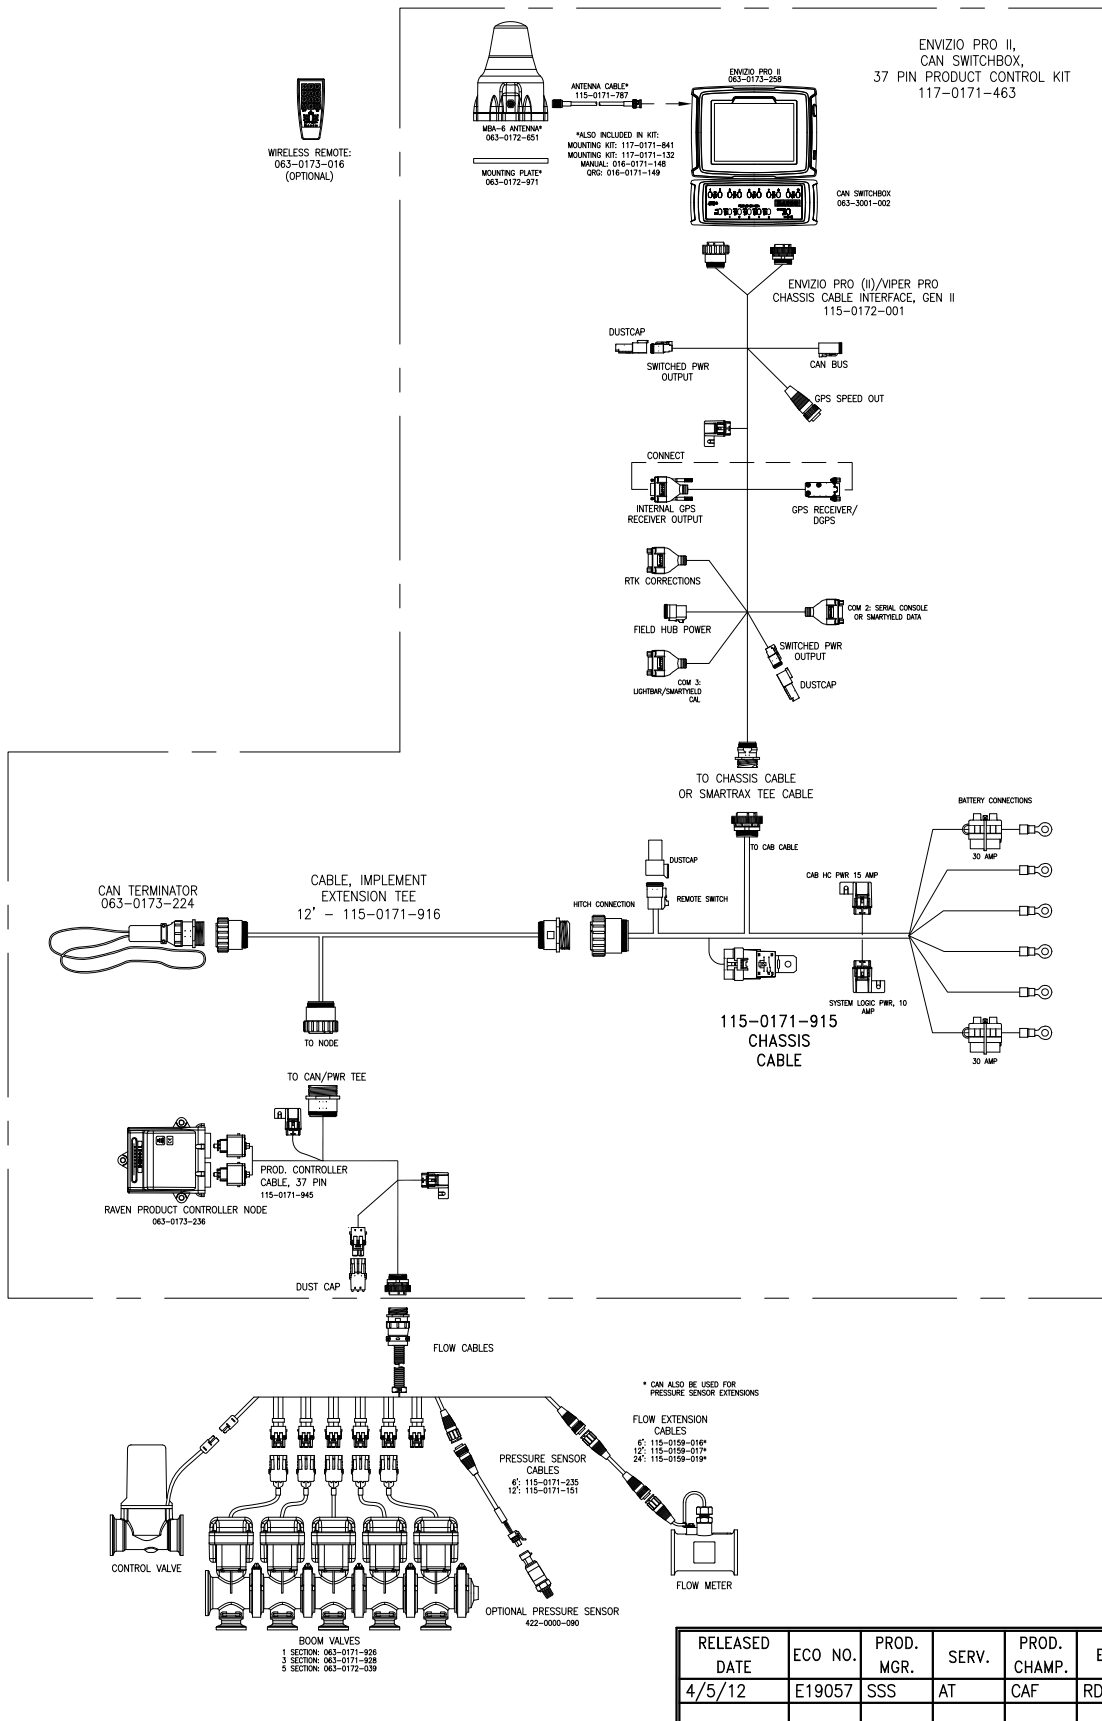

ENVIZIO PRO II, CAN SWITCHBOX, PRODUCT CONTROLLER LIQUID SYSTEM 37 PIN PRODUCT CABLE

RELEASED DATE	ECO NO.	PROD. MGR.	SERV.	PROD. CHAMP.	ENG.	DRAFT.	REV.	DRAWING NO.
4/5/12	E19057	SSS	AT	CAF	RDP	JJP	A	054-5100-008