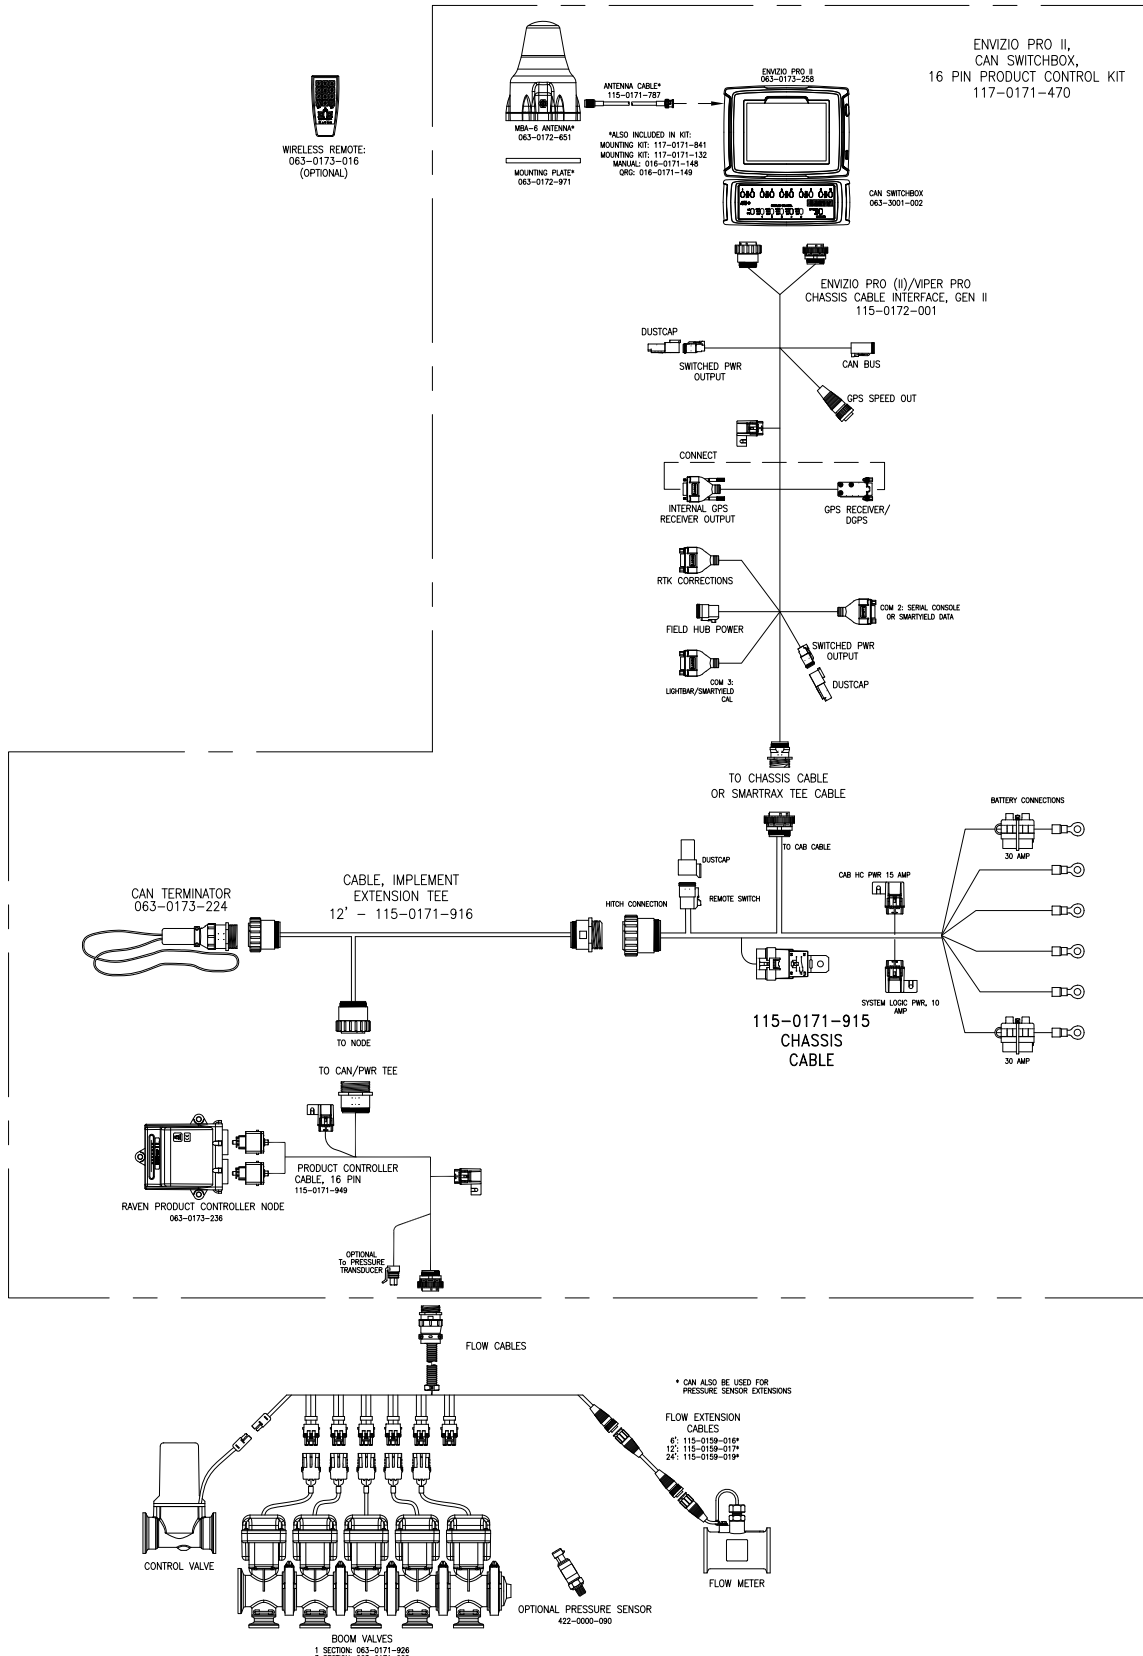

# ENVIZIO PRO II, CAN SWITCHBOX, PRODUCT CONTROLLER LIQUID SYSTEM 16 PIN PRODUCT CABLE

RELEASED DATE	ECO NO.	PROD. MGR.	SERV.	PROD. CHAMP.	ENG.	DRAFT.	REV.	DRAWING NO.
4/5/12	E19057	SSS	AT	CAF	RDP	JJP	A	054-5100-007