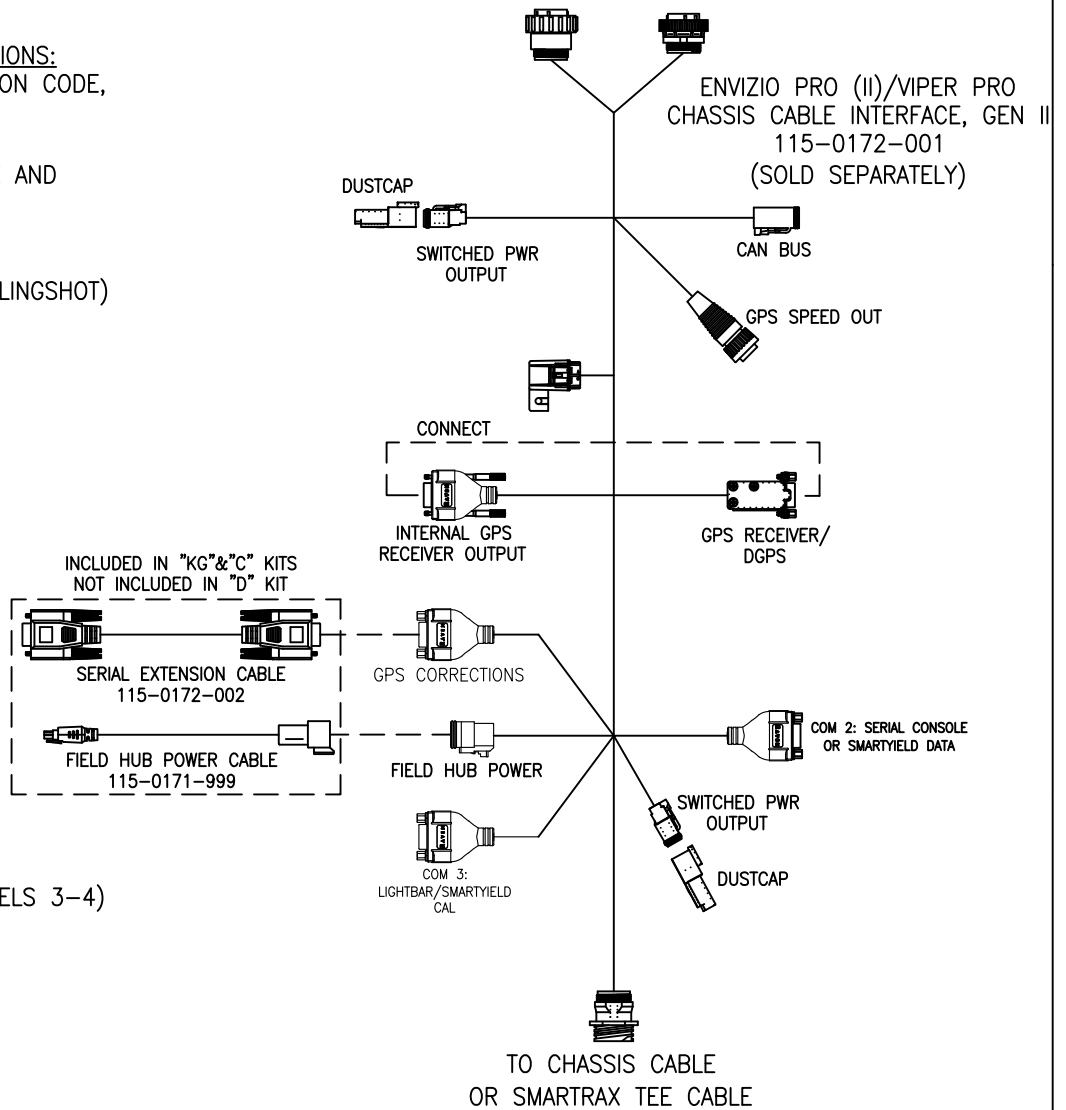

*SUFFIX INDICATES INCLUDED OPTIONS:

- KG - RTK+GLONASS AUTHORIZATION CODE,
  077-0180-117
- W - WAAS/SBAS
- L - LESS ANTENNA/CABLE/PLATE AND
  MOUNTING KIT
- D - GS AUTHORIZATION CODE
  077-0180-116
- C - GS AUTHORIZATION CODE (SLINGSHOT)
  077-0180-116

PURCHASE SEPARATELY:
E-PRO SINGLE PRODUCT
VRA AUTHORIZATION CODE:
077-0180-031

E-PRO MULTI PRODUCT
VRA AUTHORIZATION CODE:
077-0180-066

E-PRO PRODUCT CONTROL (CHANNELS 3-4)
VRA AUTHORIZATION CODE:
077-0180-067