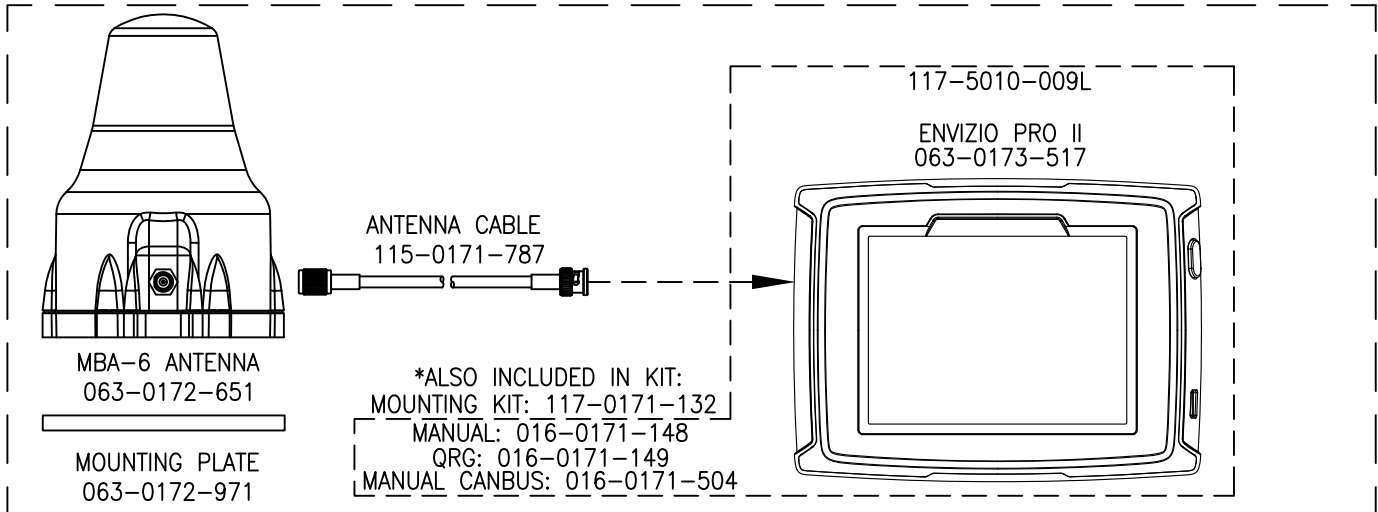

## KIT P/N 117-5010-009W, 117-5010-009C, 117-5010-009KG, OR 117-5010-009D

**\*SUFFIX INDICATES INCLUDED OPTIONS:**

- KG - RTK+GLONASS AUTHORIZATION CODE,  
077-0180-117
- W - WAAS/SBAS
- L - LESS ANTENNA/CABLE/PLATE AND  
MOUNTING KIT
- D - GS AUTHORIZATION CODE  
077-0180-116
- C - GS AUTHORIZATION CODE (SLINGSHOT)  
077-0180-116