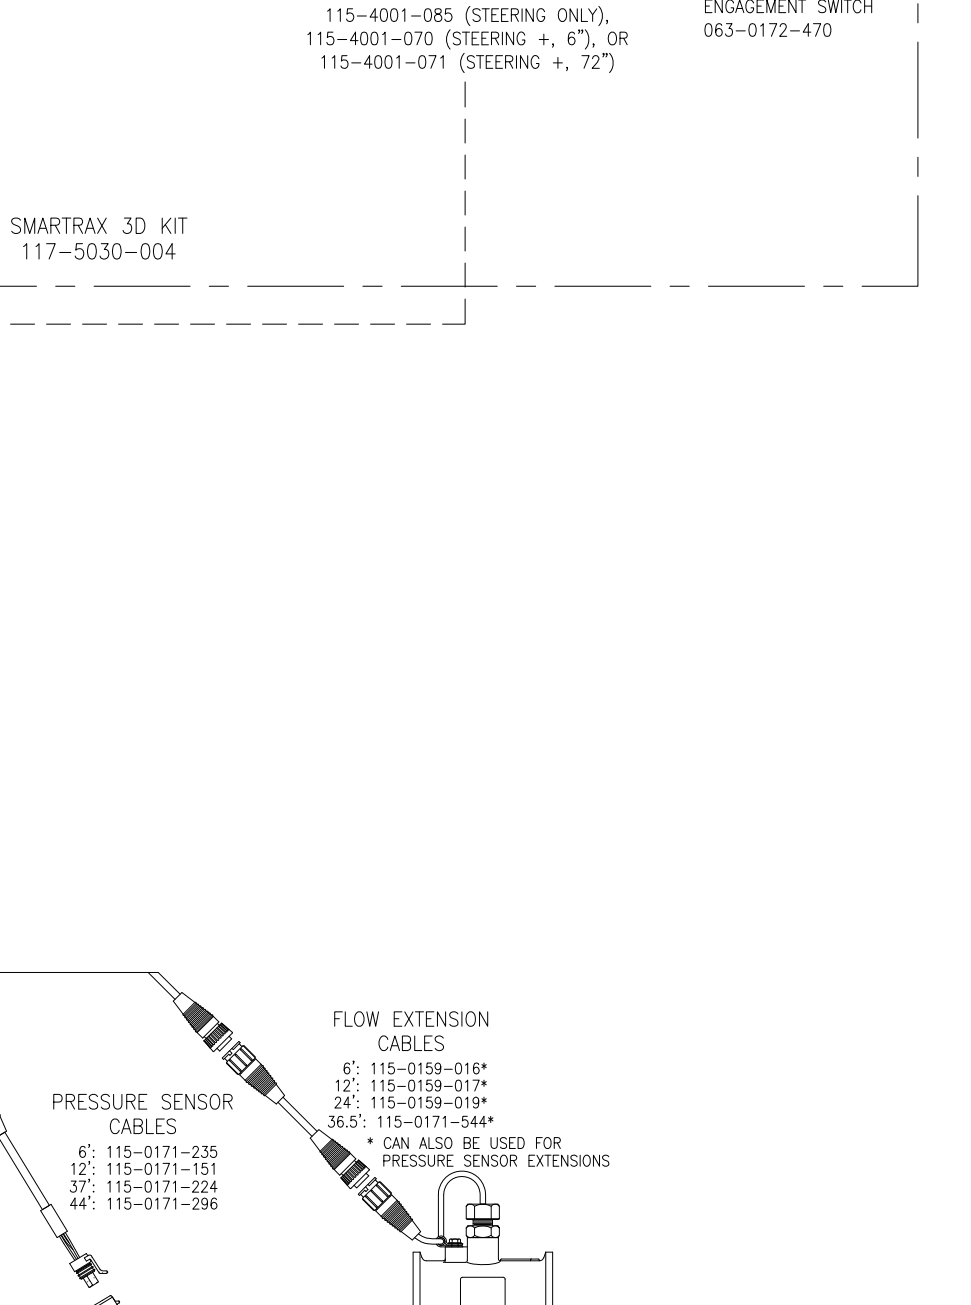

ENVIZIO PRO (XL) W/ SLINGSHOT/STEERING & 16 SECTION PRODUCT CONTROL

SLINGSHOT FIELD HUB KIT, VERIZON: 117-0171-304
SLINGSHOT WI-FI FIELD HUB KIT, VERIZON: 117-0171-514
SLINGSHOT RI-FI FIELD HUB KIT, HSPA: 117-0171-517
*SLINGSHOT FIELD HUB KIT, HSPA: 117-0171-357

NOTE:
THESE KITS INCLUDE ONE
POWER CABLE ONLY

NOTE:
REFER TO DWG. 054-5000-001 FOR
OTHER SYSTEM COMPONENTS.