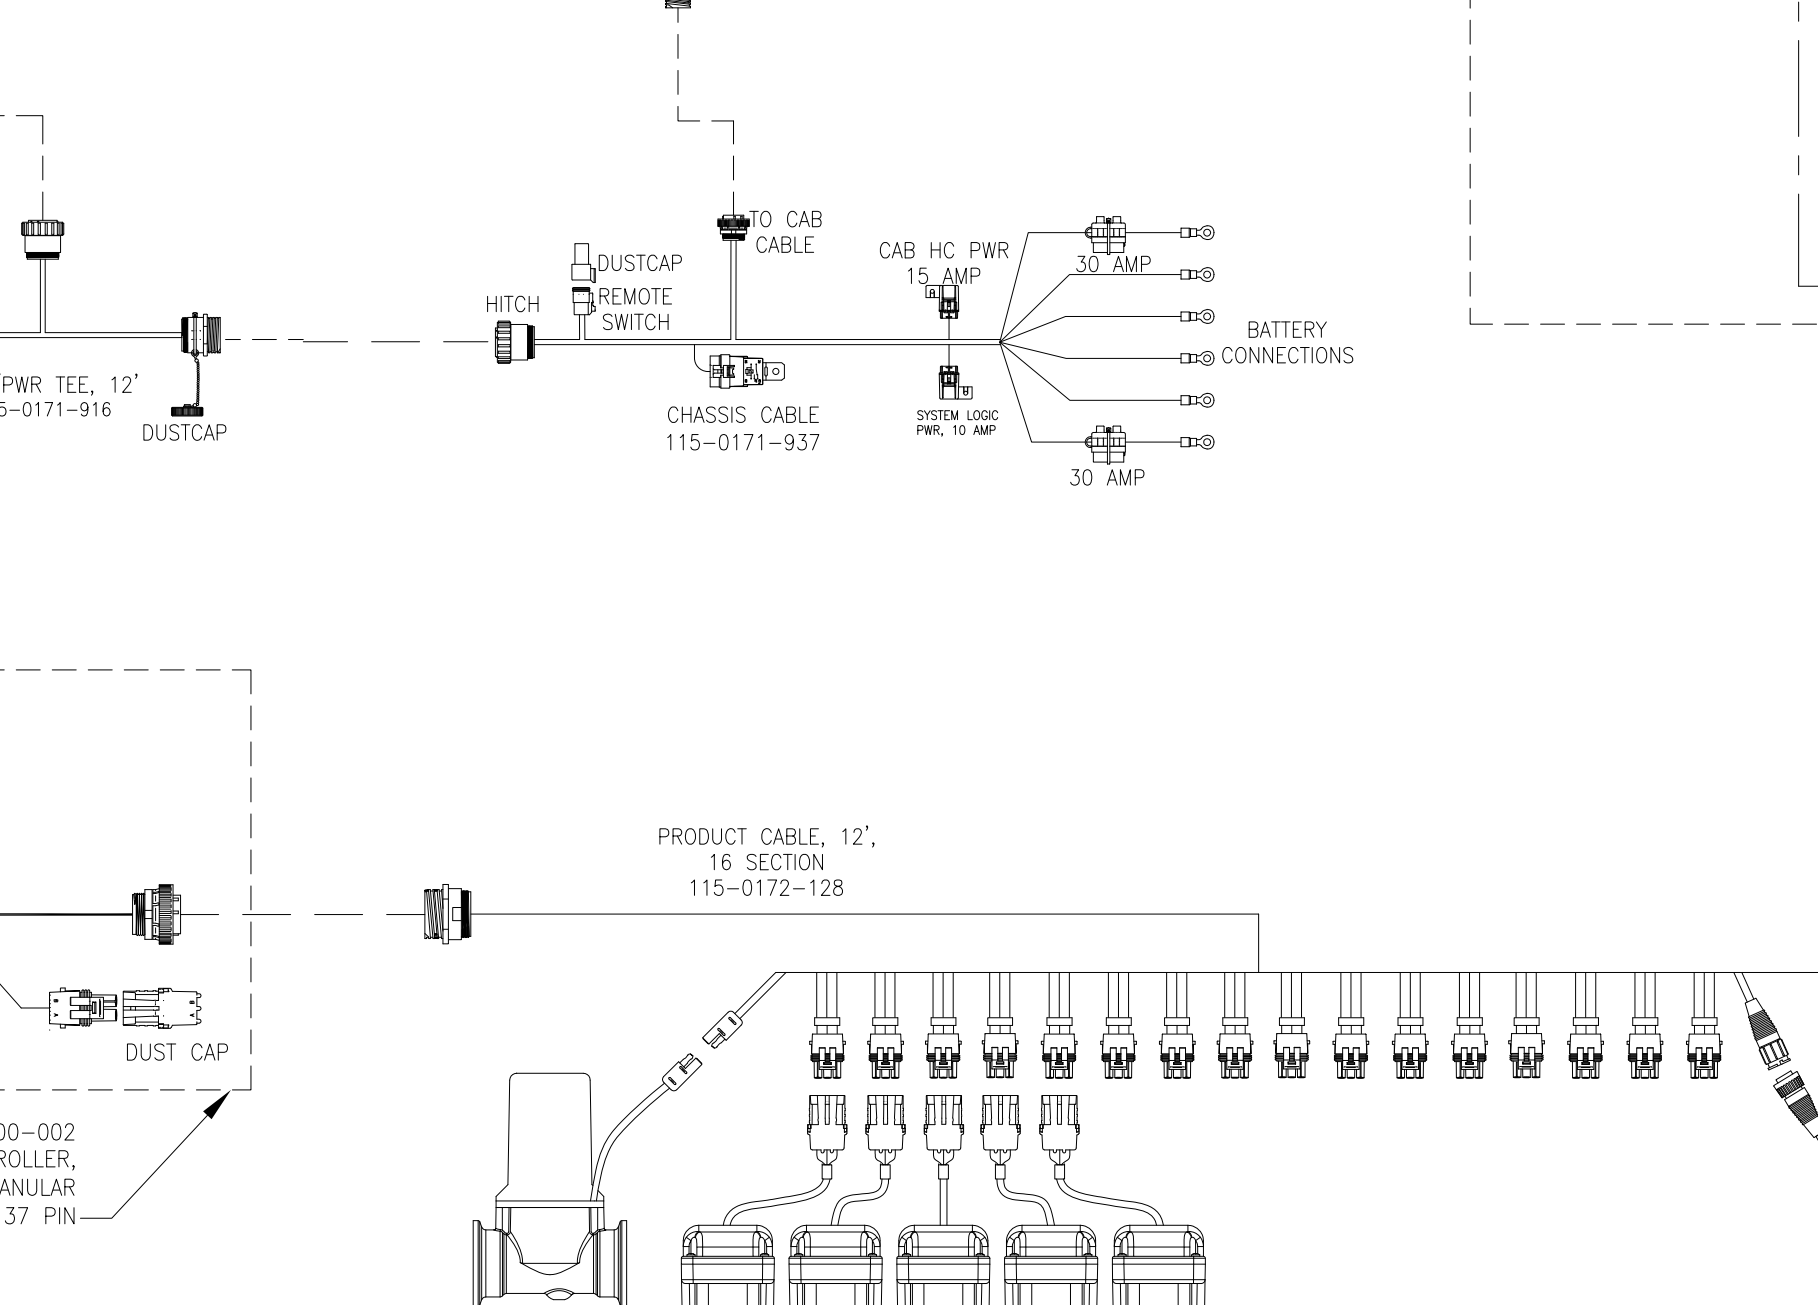

ENVIZIO PRO (XL) W/ SLINGSHOT/STEERING & 16 SECTION PRODUCT CONTROL

SLINGSHOT FIELD HUB KIT, VERIZON: 117-0171-304
SLINGSHOT WI-FI FIELD HUB KIT, VERIZON: 117-0171-514
SLINGSHOT RI-FI FIELD HUB KIT, HSPA: 117-0171-517
*SLINGSHOT FIELD HUB KIT, HSPA: 117-0171-357

NOTE:
THESE KITS INCLUDE ONE
POWER CABLE ONLY

NOTE:
REFER TO DWG. 054-5000-001 FOR
OTHER SYSTEM COMPONENTS.