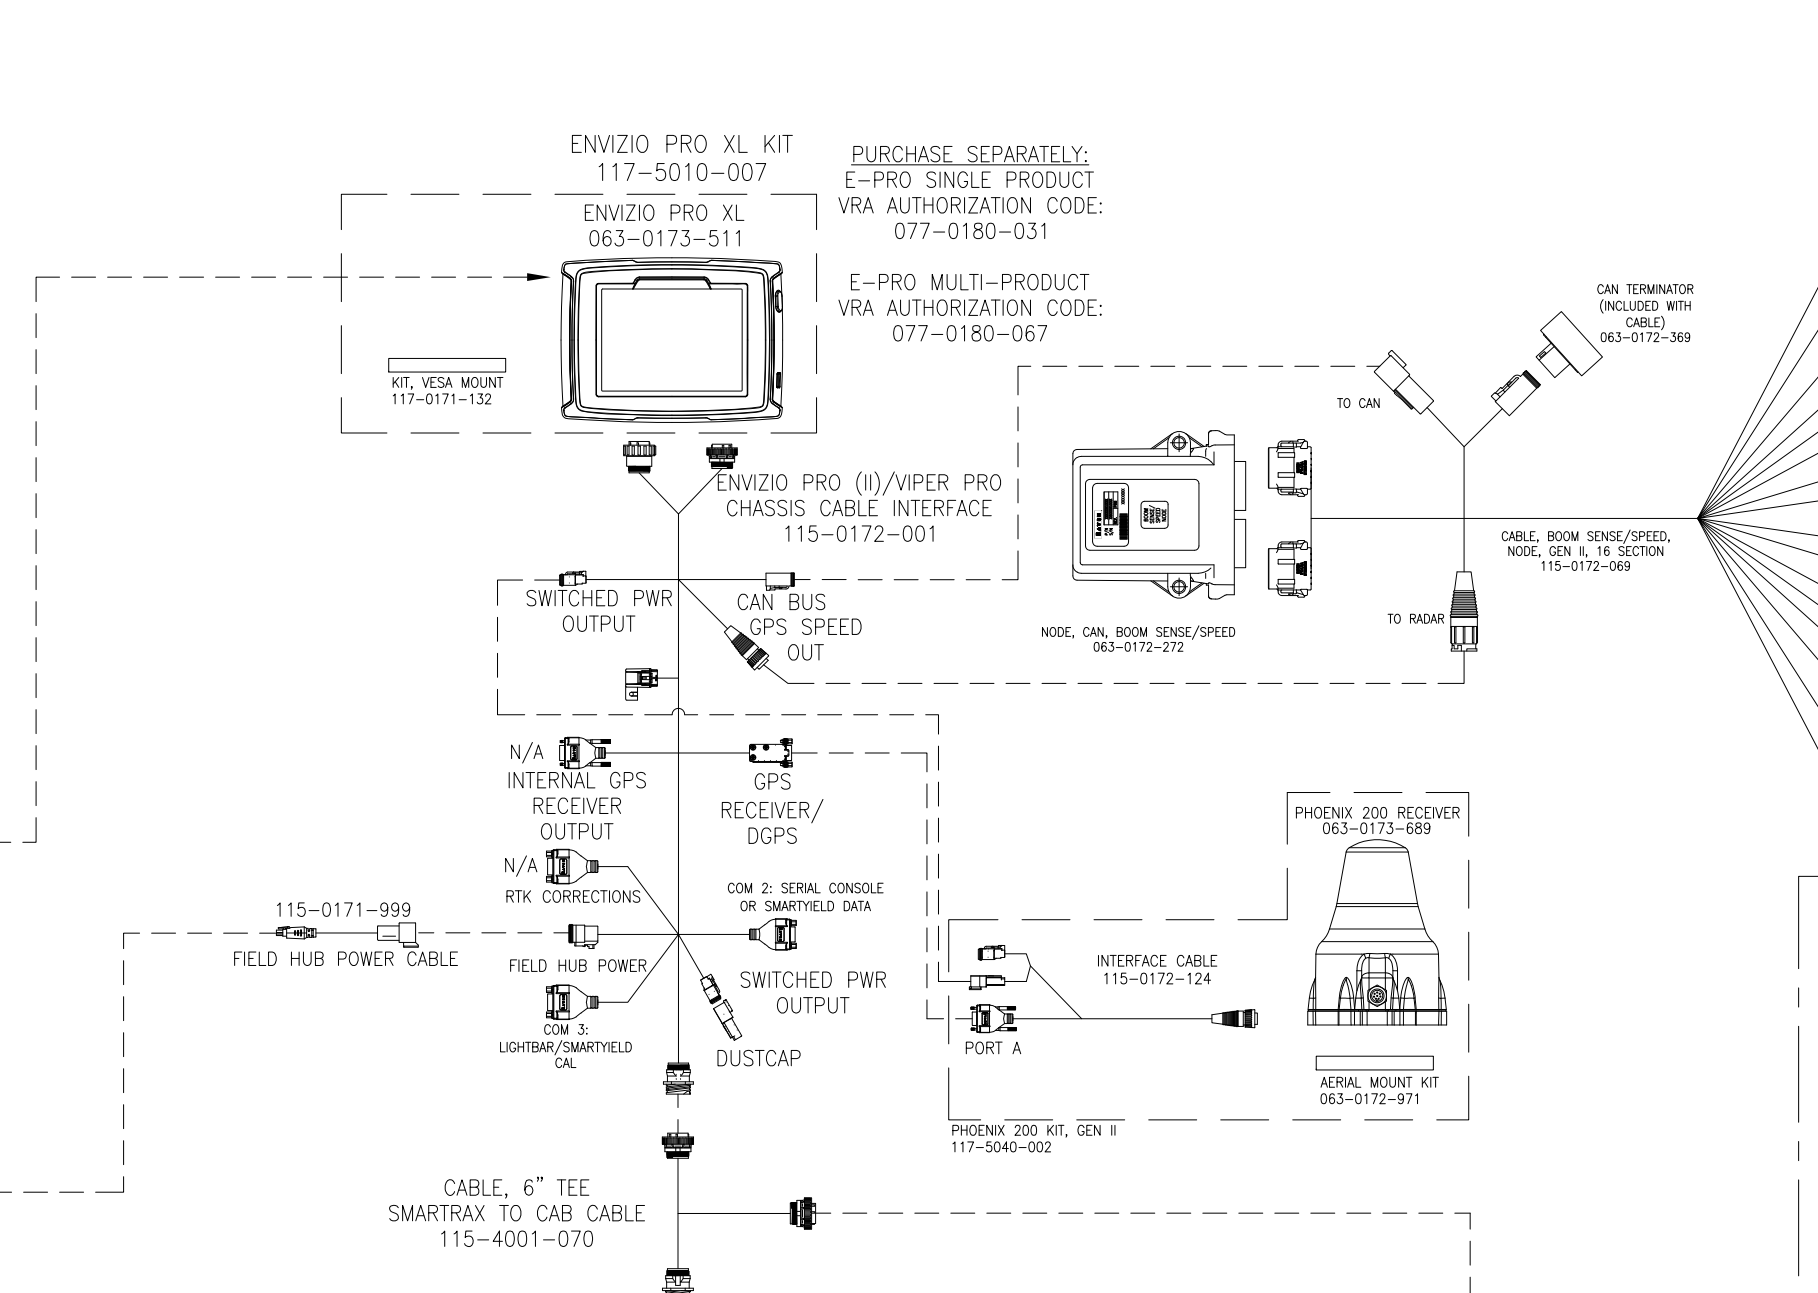

ENVIZIO PRO (XL) W/ SLINGSHOT/STEERING & 16 SECTION PRODUCT CONTROL

SLINGSHOT FIELD HUB KIT, VERIZON: 117-0171-304
SLINGSHOT WI-FI FIELD HUB KIT, VERIZON: 117-0171-514
SLINGSHOT RI-FI FIELD HUB KIT, HSPA: 117-0171-517
*SLINGSHOT FIELD HUB KIT, HSPA: 117-0171-357

NOTE:
THESE KITS INCLUDE ONE
POWER CABLE ONLY

NOTE:
REFER TO DWG. 054-5000-001 FOR
OTHER SYSTEM COMPONENTS.