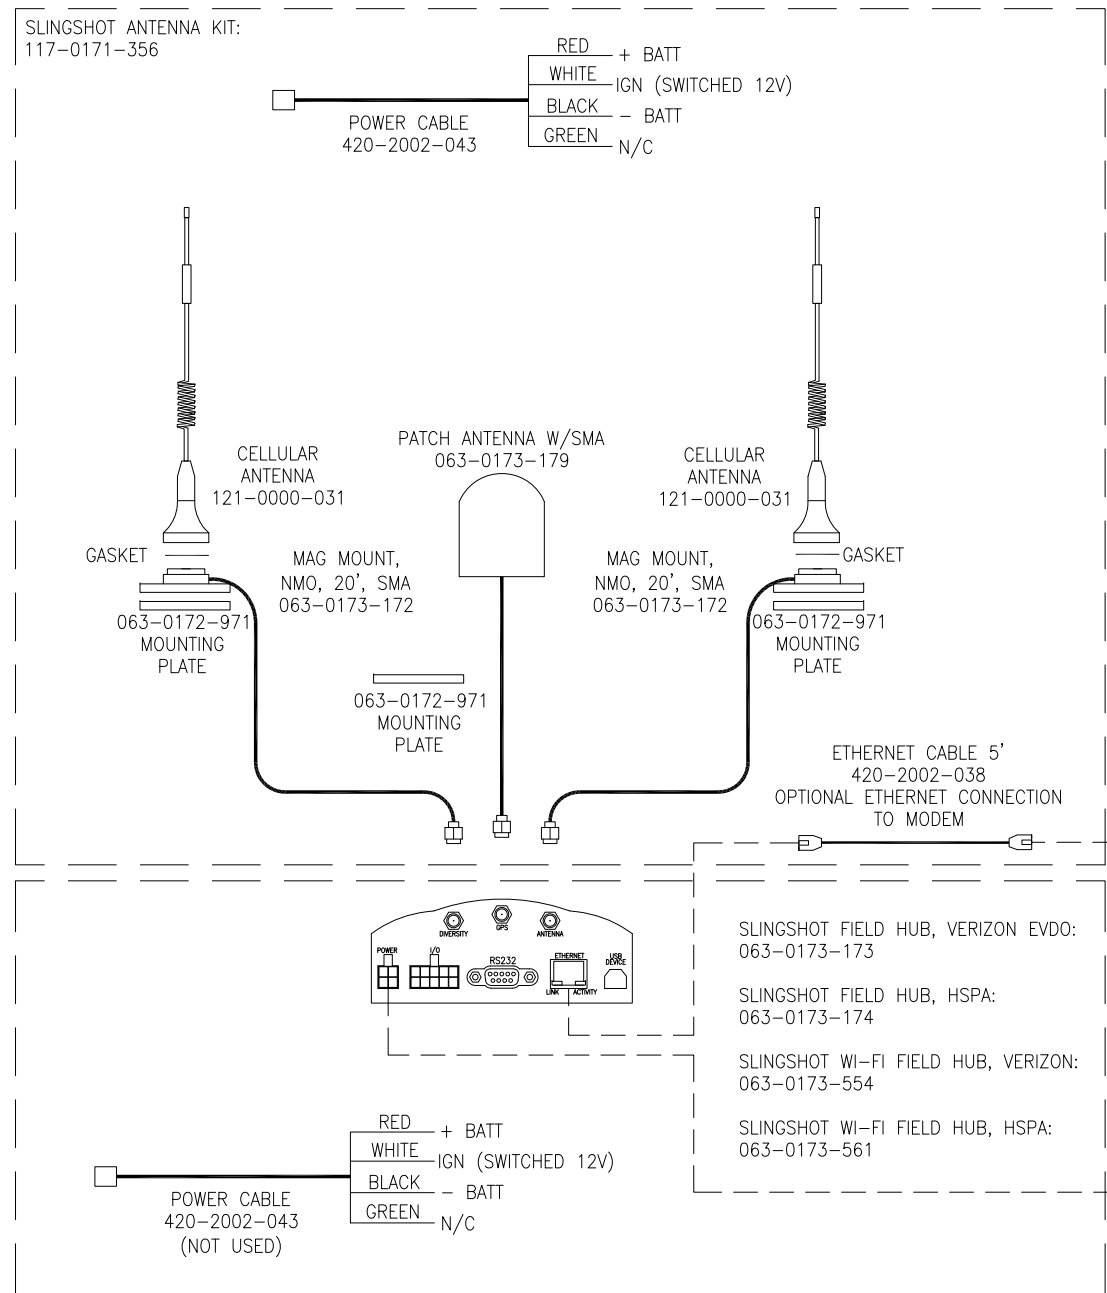

ENVIZIO PRO (XL) W/ SLINGSHOT/STEERING & 16 SECTION PRODUCT CONTROL

SLINGSHOT FIELD HUB KIT, VERIZON: 117-0171-304
SLINGSHOT WI-FI FIELD HUB KIT, VERIZON: 117-0171-514
SLINGSHOT RI-FI FIELD HUB KIT, HSPA: 117-0171-517
*SLINGSHOT FIELD HUB KIT, HSPA: 117-0171-357

NOTE:
THESE KITS INCLUDE ONE
POWER CABLE ONLY

NOTE:
REFER TO DWG. 054-5000-001 FOR
OTHER SYSTEM COMPONENTS.