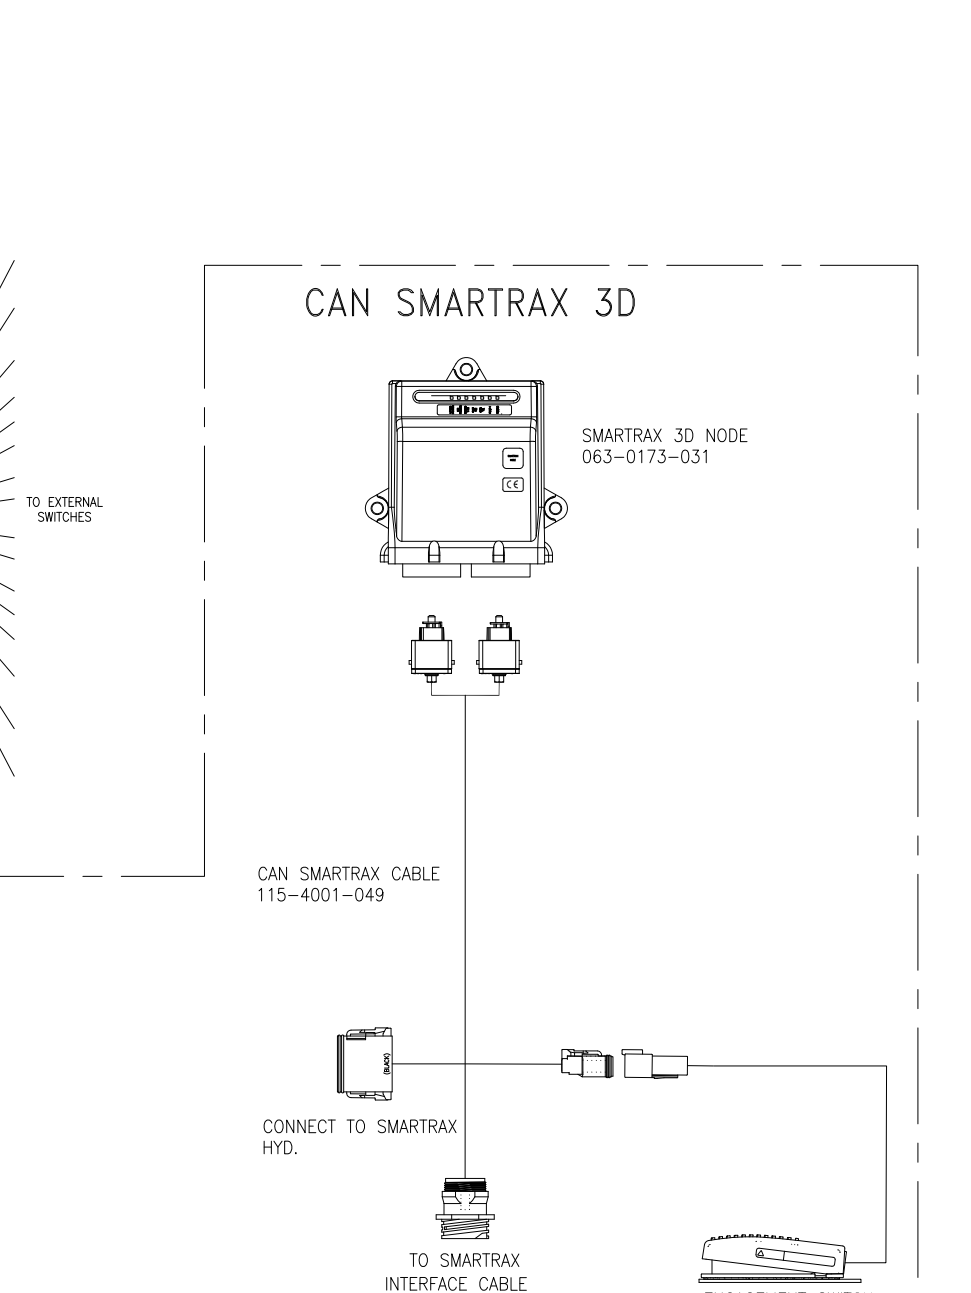

ENVIZIO PRO (XL) W/ SLINGSHOT/STEERING & 16 SECTION PRODUCT CONTROL

SLINGSHOT FIELD HUB KIT, VERIZON: 117-0171-304
SLINGSHOT WI-FI FIELD HUB KIT, VERIZON: 117-0171-514
SLINGSHOT RI-FI FIELD HUB KIT, HSPA: 117-0171-517
*SLINGSHOT FIELD HUB KIT, HSPA: 117-0171-357

NOTE:
THESE KITS INCLUDE ONE
POWER CABLE ONLY

NOTE:
REFER TO DWG. 054-5000-001 FOR
OTHER SYSTEM COMPONENTS.