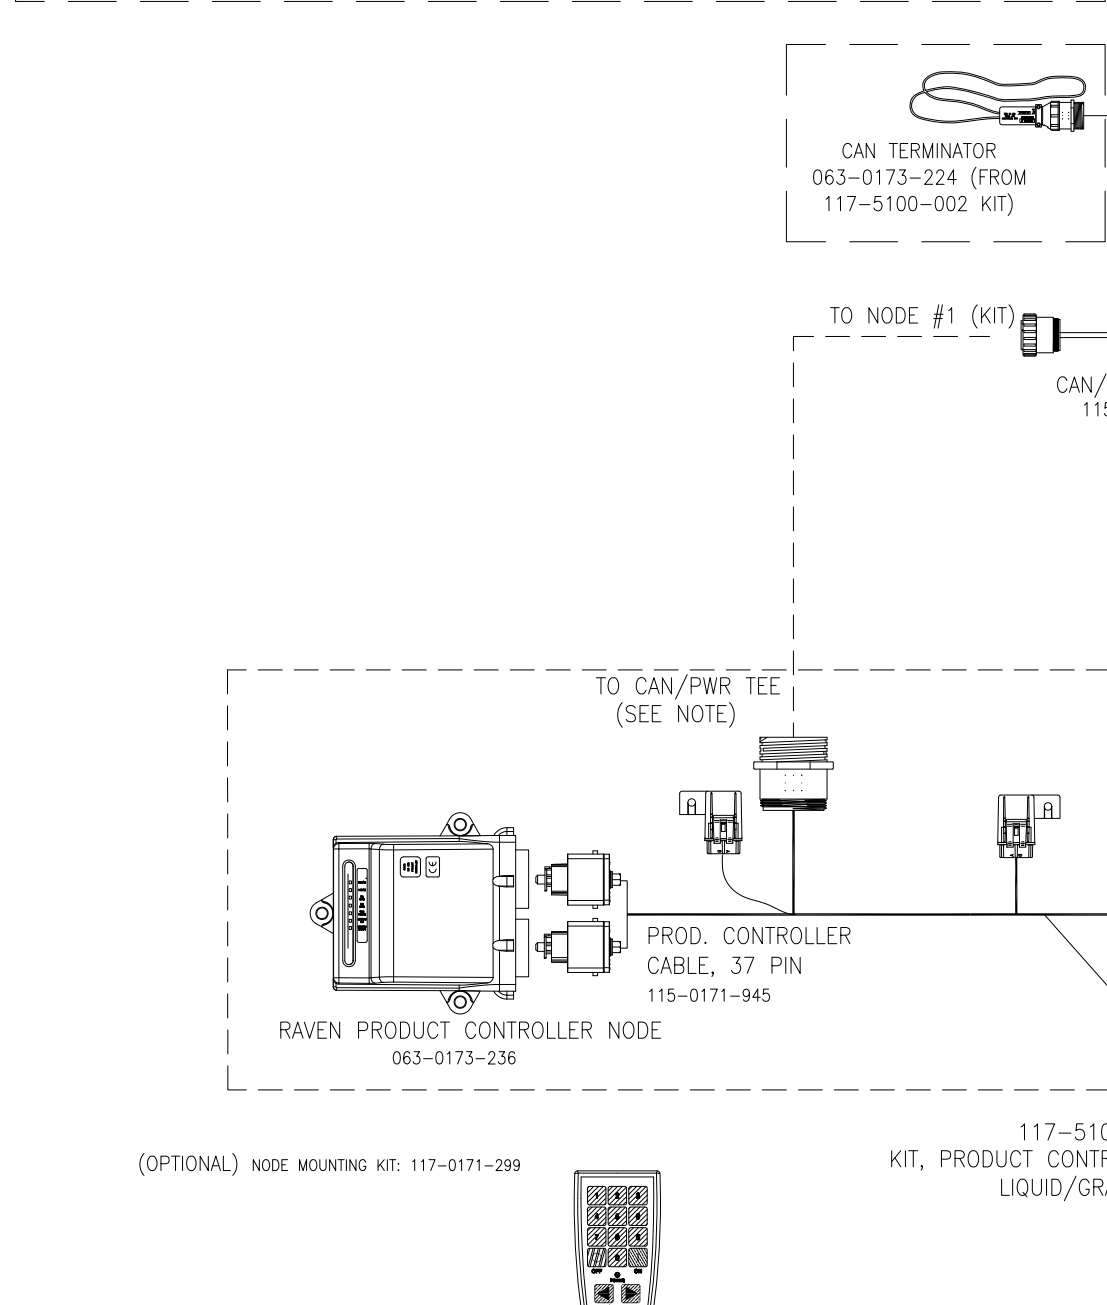

ENVIZIO PRO (XL) W/ SLINGSHOT/STEERING & 16 SECTION PRODUCT CONTROL

SLINGSHOT FIELD HUB KIT, VERIZON: 117-0171-304
SLINGSHOT WI-FI FIELD HUB KIT, VERIZON: 117-0171-514
SLINGSHOT RI-FI FIELD HUB KIT, HSPA: 117-0171-517
*SLINGSHOT FIELD HUB KIT, HSPA: 117-0171-357

NOTE:
THESE KITS INCLUDE ONE
POWER CABLE ONLY

NOTE:
REFER TO DWG. 054-5000-001 FOR
OTHER SYSTEM COMPONENTS.