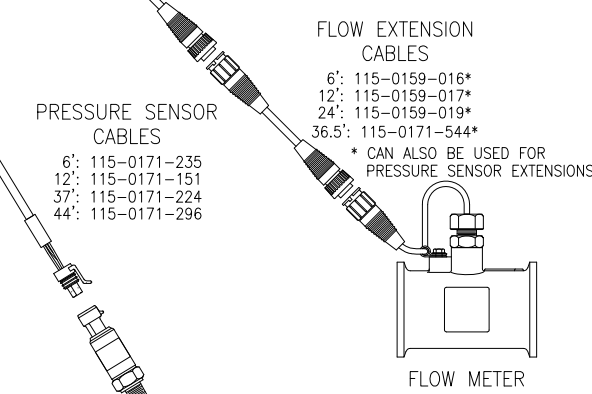

RELEASED DATE	ECO NO.	PROD. MGR.	SERV. BY	PROD. CHAMP.	ENG.	DRAFT.	REV.	DRAWING NO.
3/22/13	E20584	GE	AT	CRS	AJK2	A		054-5001-013
12/16/14	E24326	NDM		SAH	CRM	RRS	B	054-5001-013