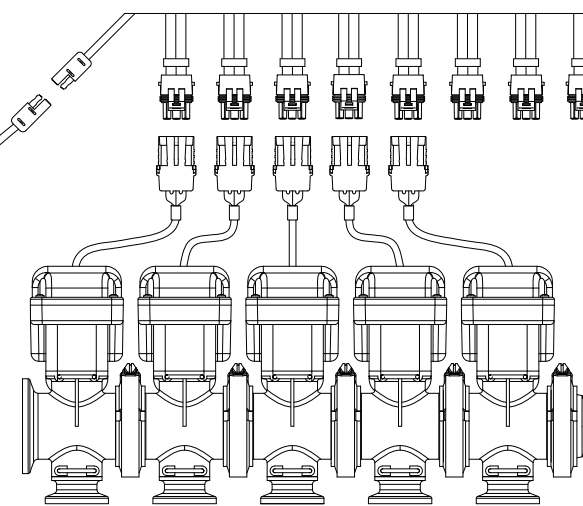

RELEASED DATE	ECO NO.	PROD. MGR.	SERV. BY	PROD. CHAMP.	ENG.	DRAFT.	REV.	DRAWING NO.
3/22/13	E20584	GE	AT	CRS	AJK2	A		054-5001-013
12/16/14	E24326	NDM		SAH	CRM	RRS	B	054-5001-013