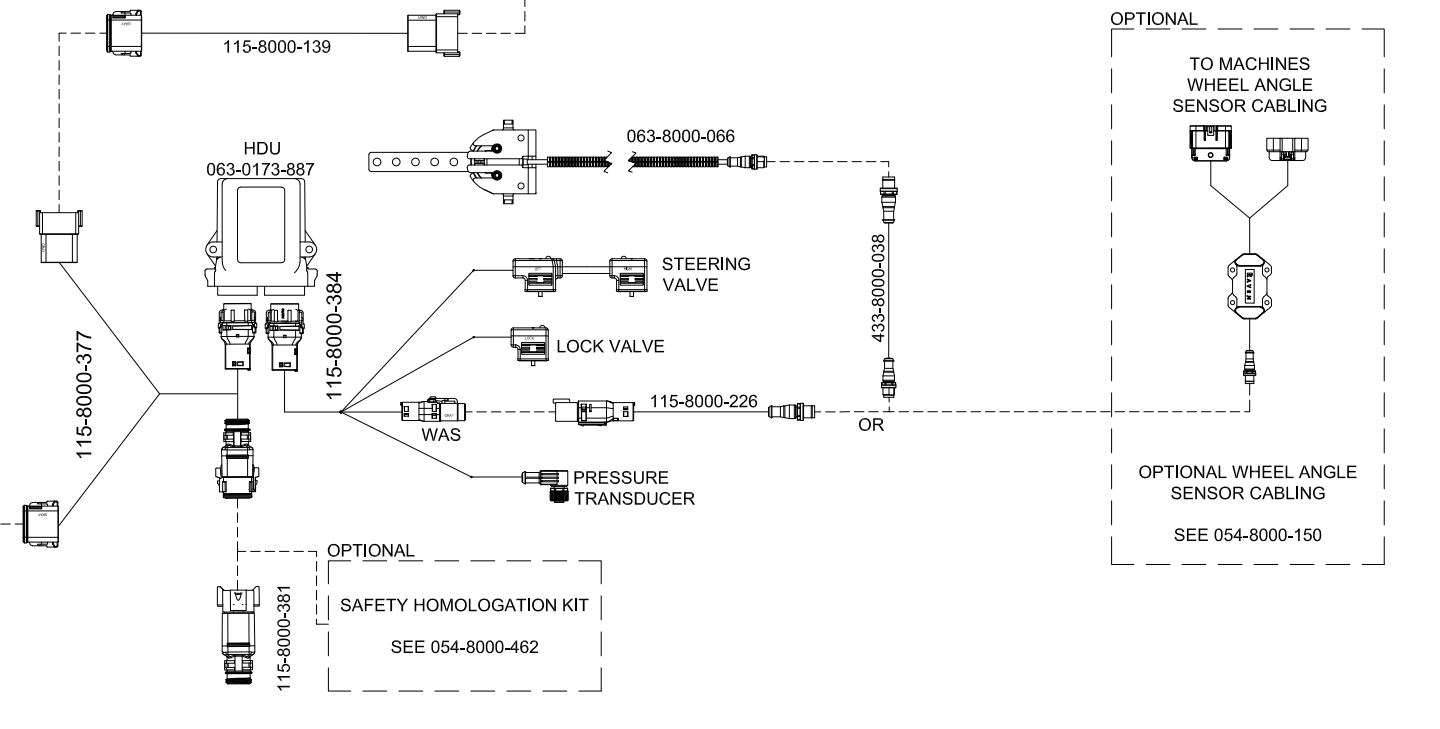

SYSTEM DRAWING, TRACTOR SPECIFIC INSTALLATION, GENERIC HARVESTER, RS1, CR12 / VIPER 4+ ROS

KIT, 500S/SC1
117-5000-001/-004

KIT, RS1
117-5001-037/041

OR

KIT, CONSOLE, CR12, UT UNLOCK
117-2300-001/-005
KIT, CONSOLE, VIPER 4+ ROS, UT UNLOCK
117-5010-068/-069

117-5035-100
KIT, TRACTOR, GENERIC, RS1, W/O IBBC

117-5035-101/-102
KIT, TRACTOR, GENERIC, RS1, W/ IBBC

KIT, INSTALL, VIPER 4(+)/CR12, RS1
117-2300-002/-003

KIT, GENERIC HARVESTER, RS1
117-5035-108/-109

RELEASED DATE	ECO #	REV.	DRAWING NO.
3/3/22	40890	A	054-5035-108
3/11/24	48825	B	054-5035-108

SYSTEM DRAWING, TRACTOR SPECIFIC INSTALLATION, GENERIC HARVESTER, RS1, CR7

RELEASED DATE	ECO #	REV.	DRAWING NO.
3/3/22	40890	A	054-5035-108
3/11/24	48825	B	054-5035-108