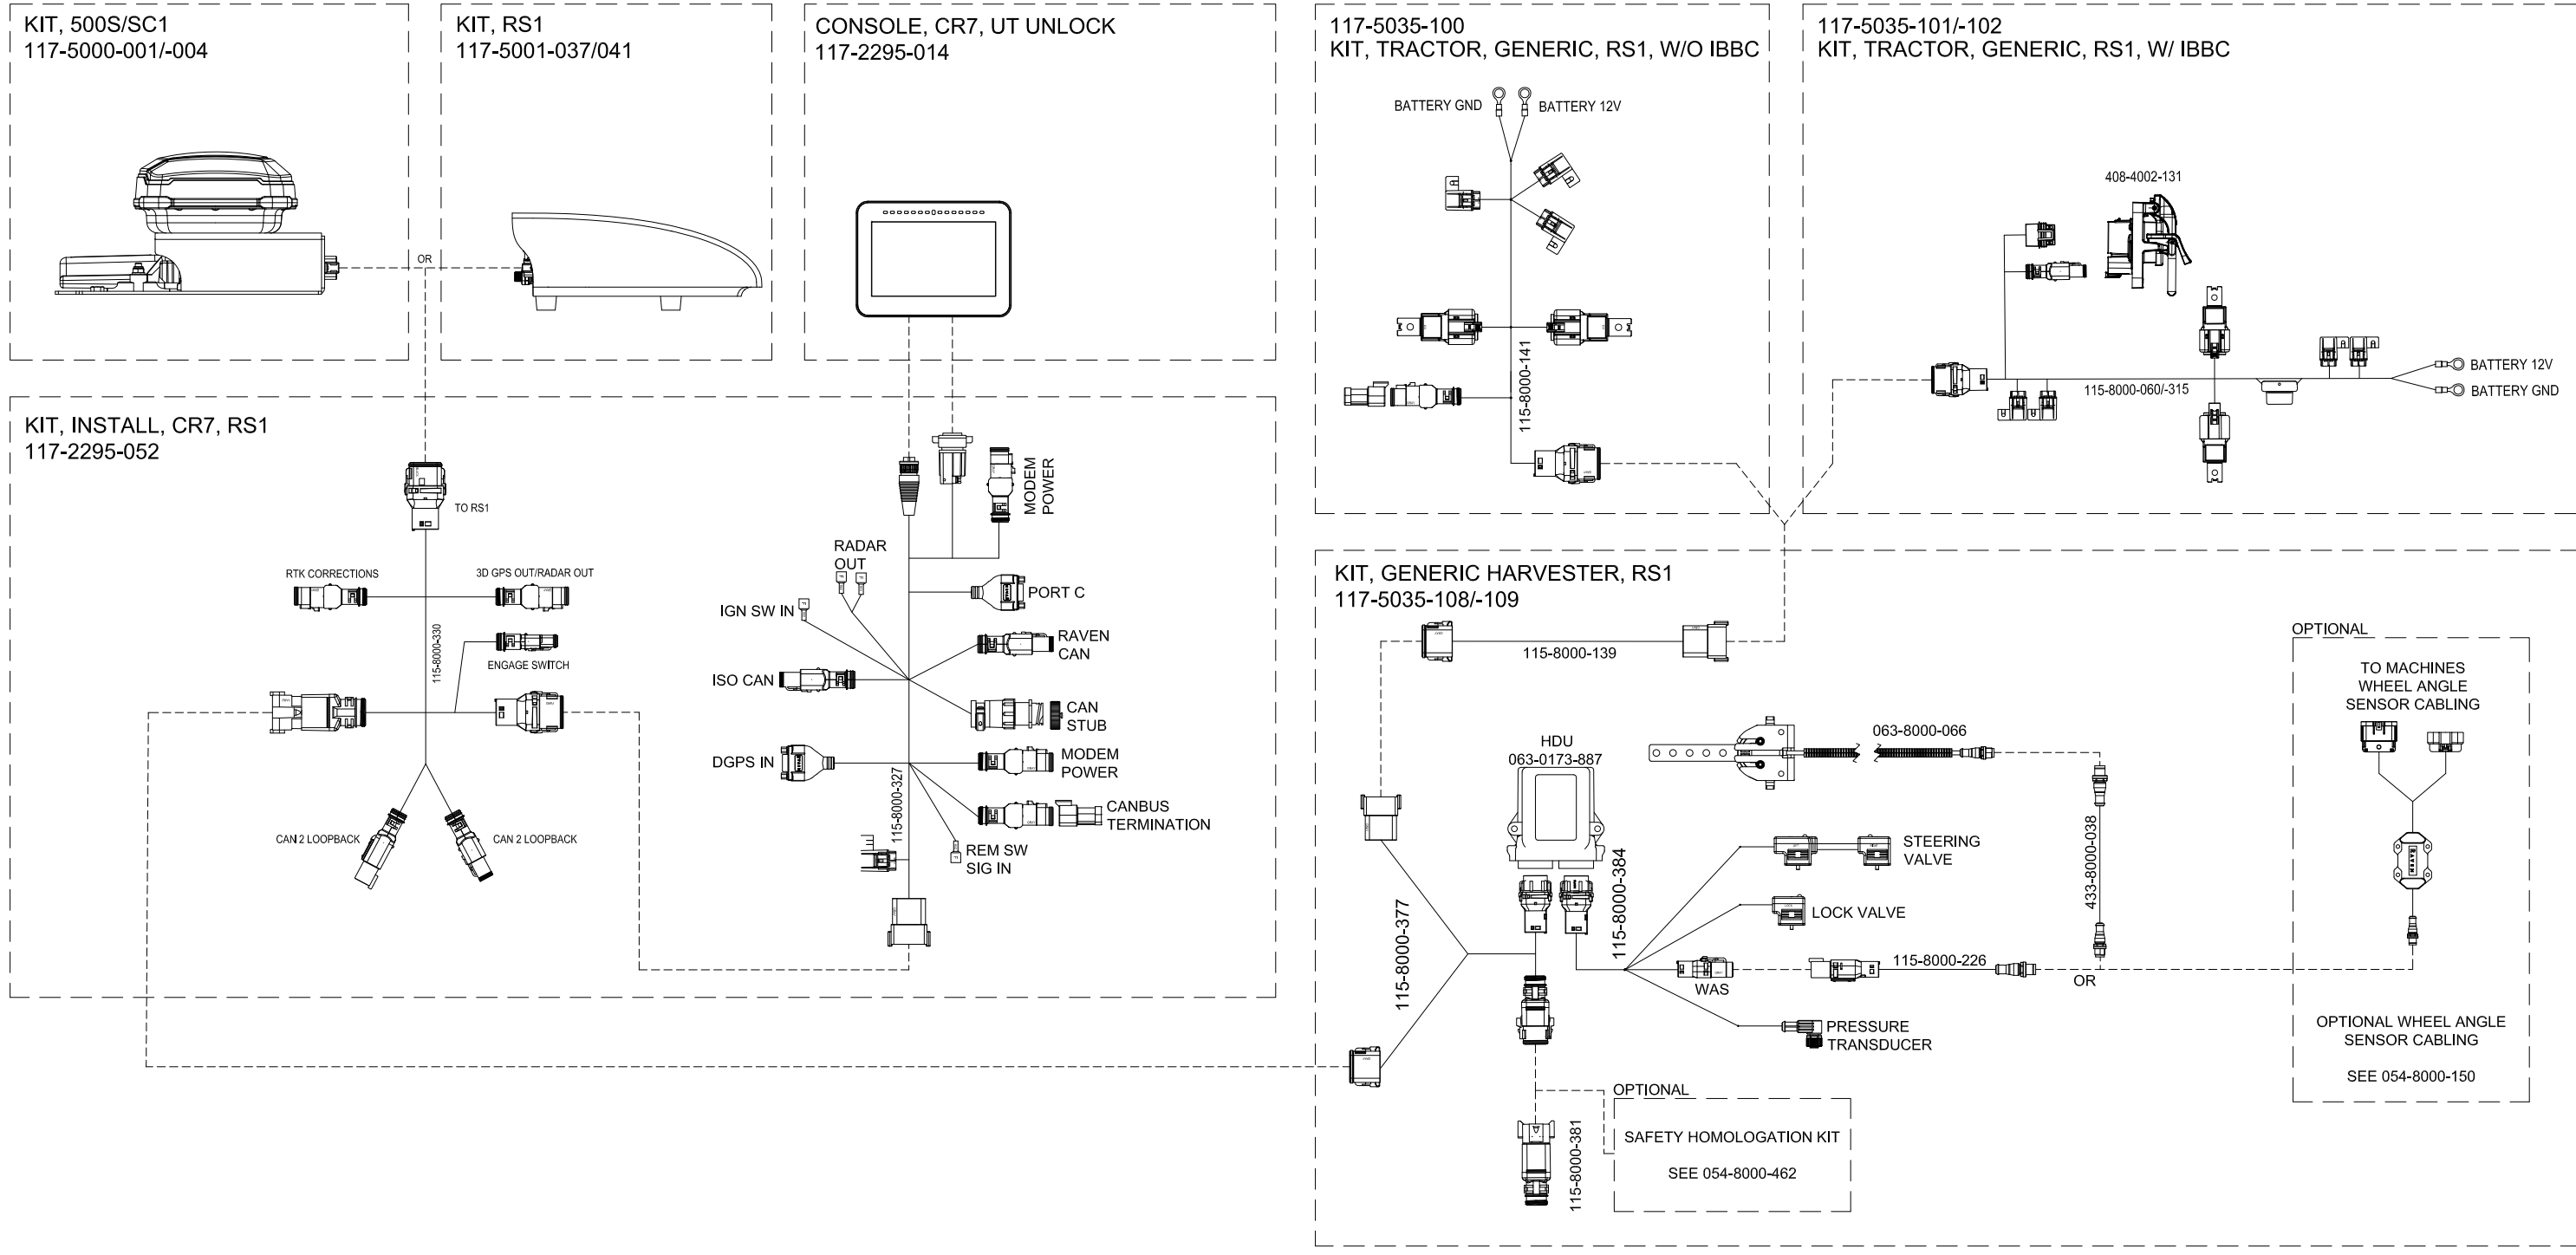

SYSTEM DRAWING, TRACTOR SPECIFIC INSTALLATION, GENERIC HARVESTER, RS1, CR12 / VIPER 4+ ROS

KIT, 500S/SC1
117-5000-001/-004

KIT, RS1
117-5001-037/041

OR

KIT, CONSOLE, CR12, UT UNLOCK
117-2300-001/-005
KIT, CONSOLE, VIPER 4+ ROS, UT UNLOCK
117-5010-068/-069

117-5035-100
KIT, TRACTOR, GENERIC, RS1, W/O IBBC

117-5035-101/-102
KIT, TRACTOR, GENERIC, RS1, W/ IBBC

KIT, INSTALL, VIPER 4(+)/CR12, RS1
117-2300-002/-003

KIT, GENERIC HARVESTER, RS1
117-5035-108/-109

RELEASED DATE	ECO #	REV.	DRAWING NO.
3/3/22	40890	A	054-5035-108
3/11/24	48825	B	054-5035-108

SYSTEM DRAWING, TRACTOR SPECIFIC INSTALLATION, GENERIC HARVESTER, RS1, CR7

RELEASED DATE	ECO #	REV.	DRAWING NO.
3/3/22	40890	A	054-5035-108
3/11/24	48825	B	054-5035-108