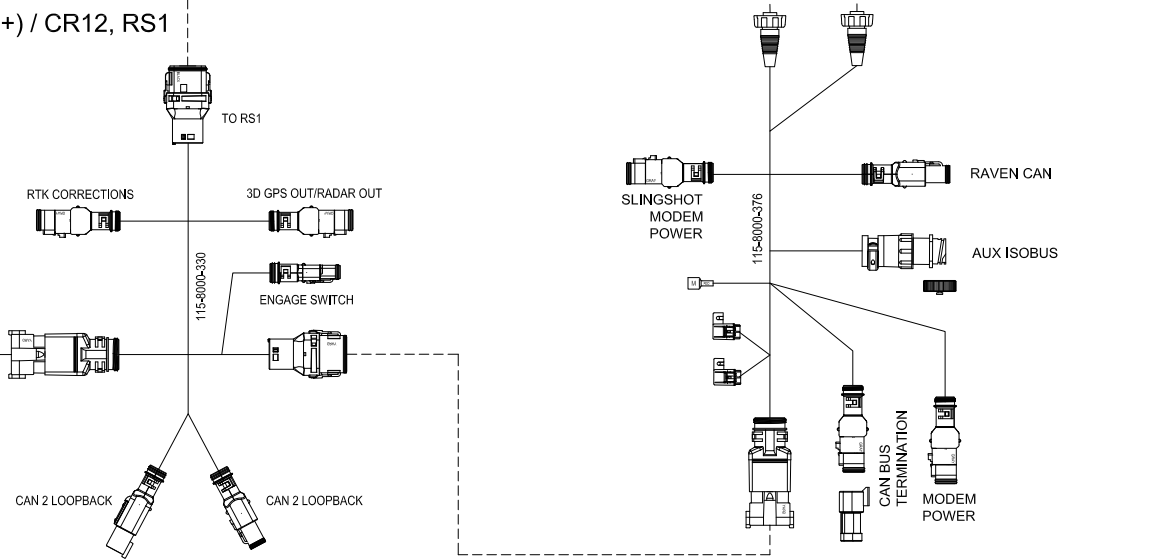

SYSTEM DRAWING, TRACTOR SPECIFIC INSTALLATION, GENERIC HARVESTER, RS1, CR12 / VIPER 4+ ROS

KIT, 500S/SC1
117-5000-001/-004

KIT, RS1
117-5001-037/041

OR

KIT, CONSOLE, CR12, UT UNLOCK
117-2300-001/-005
KIT, CONSOLE, VIPER 4+ ROS, UT UNLOCK
117-5010-068/-069

117-5035-100
KIT, TRACTOR, GENERIC, RS1, W/O IBBC

117-5035-101/-102
KIT, TRACTOR, GENERIC, RS1, W/ IBBC

KIT, INSTALL, VIPER 4(+)/CR12, RS1
117-2300-002/-003

KIT, GENERIC HARVESTER, RS1
117-5035-108/-109

RELEASED DATE	ECO #	REV.	DRAWING NO.
3/3/22	40890	A	054-5035-108
3/11/24	48825	B	054-5035-108

SYSTEM DRAWING, TRACTOR SPECIFIC INSTALLATION, GENERIC HARVESTER, RS1, CR7

RELEASED DATE	ECO #	REV.	DRAWING NO.
3/3/22	40890	A	054-5035-108
3/11/24	48825	B	054-5035-108