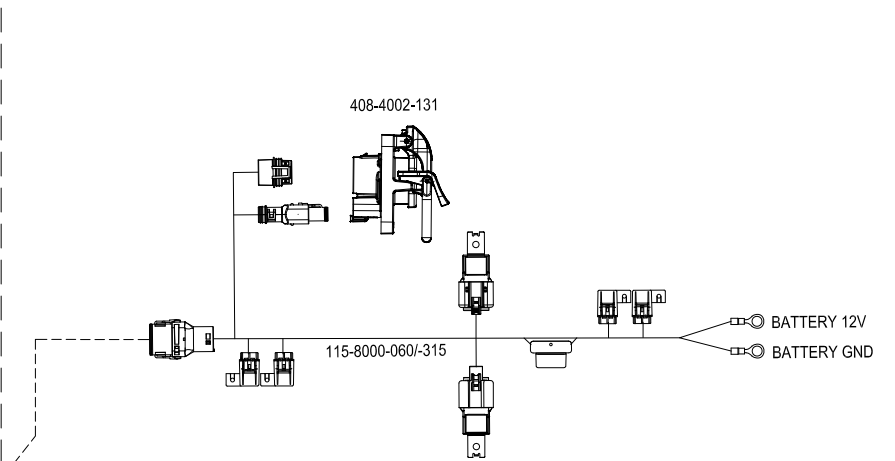

SYSTEM DRAWING, TRACTOR SPECIFIC INSTALLATION, GENERIC HARVESTER, RS1, CR12 / VIPER 4+ ROS

KIT, 500S/SC1
117-5000-001/-004

KIT, RS1
117-5001-037/041

OR

KIT, CONSOLE, CR12, UT UNLOCK
117-2300-001/-005
KIT, CONSOLE, VIPER 4+ ROS, UT UNLOCK
117-5010-068/-069

117-5035-100
KIT, TRACTOR, GENERIC, RS1, W/O IBBC

117-5035-101/-102
KIT, TRACTOR, GENERIC, RS1, W/ IBBC

KIT, INSTALL, VIPER 4(+)/CR12, RS1
117-2300-002/-003

KIT, GENERIC HARVESTER, RS1
117-5035-108/-109

RELEASED DATE	ECO #	REV.	DRAWING NO.
3/3/22	40890	A	054-5035-108
3/11/24	48825	B	054-5035-108

SYSTEM DRAWING, TRACTOR SPECIFIC INSTALLATION, GENERIC HARVESTER, RS1, CR7

RELEASED DATE	ECO #	REV.	DRAWING NO.
3/3/22	40890	A	054-5035-108
3/11/24	48825	B	054-5035-108