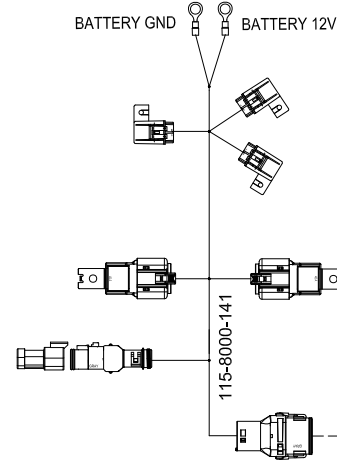

SYSTEM DRAWING, TRACTOR SPECIFIC INSTALLATION, GENERIC HARVESTER, RS1, CR12 / VIPER 4+ ROS

KIT, 500S/SC1
117-5000-001/-004

KIT, RS1
117-5001-037/041

OR

KIT, CONSOLE, CR12, UT UNLOCK
117-2300-001/-005
KIT, CONSOLE, VIPER 4+ ROS, UT UNLOCK
117-5010-068/-069

117-5035-100
KIT, TRACTOR, GENERIC, RS1, W/O IBBC

117-5035-101/-102
KIT, TRACTOR, GENERIC, RS1, W/ IBBC

KIT, INSTALL, VIPER 4(+)/CR12, RS1
117-2300-002/-003

KIT, GENERIC HARVESTER, RS1
117-5035-108/-109

RELEASED DATE	ECO #	REV.	DRAWING NO.
3/3/22	40890	A	054-5035-108
3/11/24	48825	B	054-5035-108

SYSTEM DRAWING, TRACTOR SPECIFIC INSTALLATION, GENERIC HARVESTER, RS1, CR7

RELEASED DATE	ECO #	REV.	DRAWING NO.
3/3/22	40890	A	054-5035-108
3/11/24	48825	B	054-5035-108