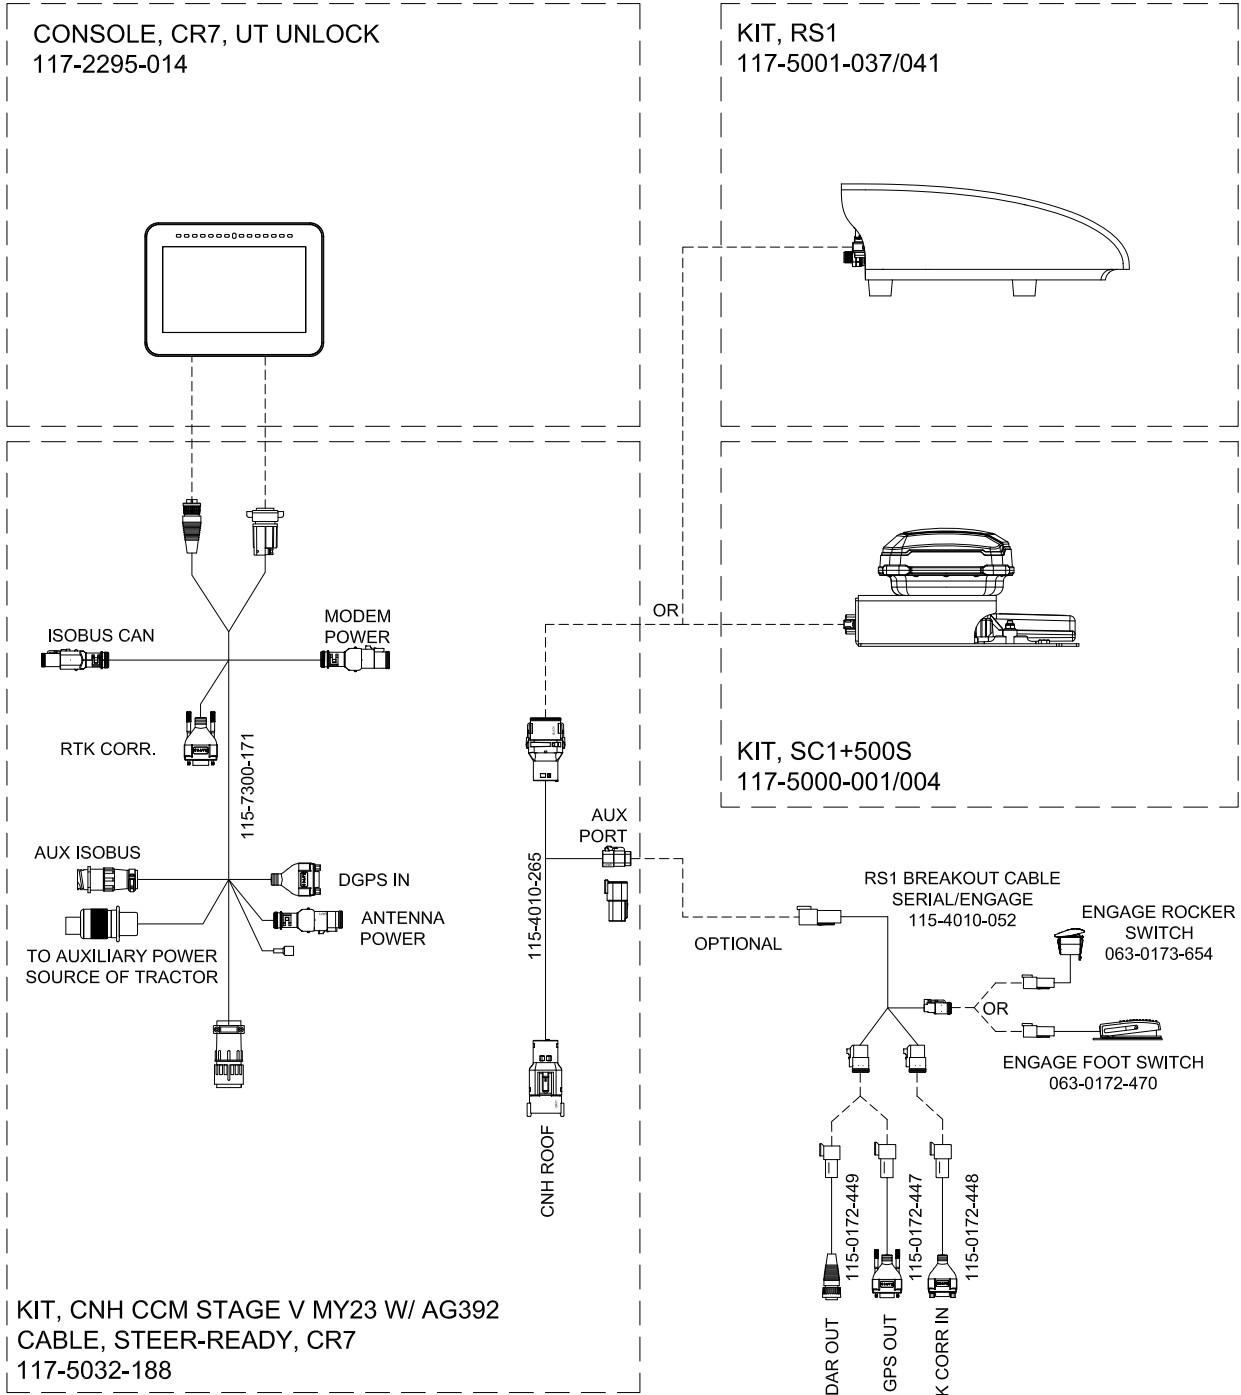

# SYSTEM DRAWING, CNH CCM STAGE V MY23 W/ AG392 CABLE, STEER-READY, CR7

KIT, CNH CCM STAGE V MY23 W/ AG392  
CABLE, STEER-READY, CR7  
117-5032-188

RELEASED DATE	ECO #	REV.	DRAWING NO.
7/10/23	46791	A	054-5032-188
3/11/24	48856	B	054-5032-188