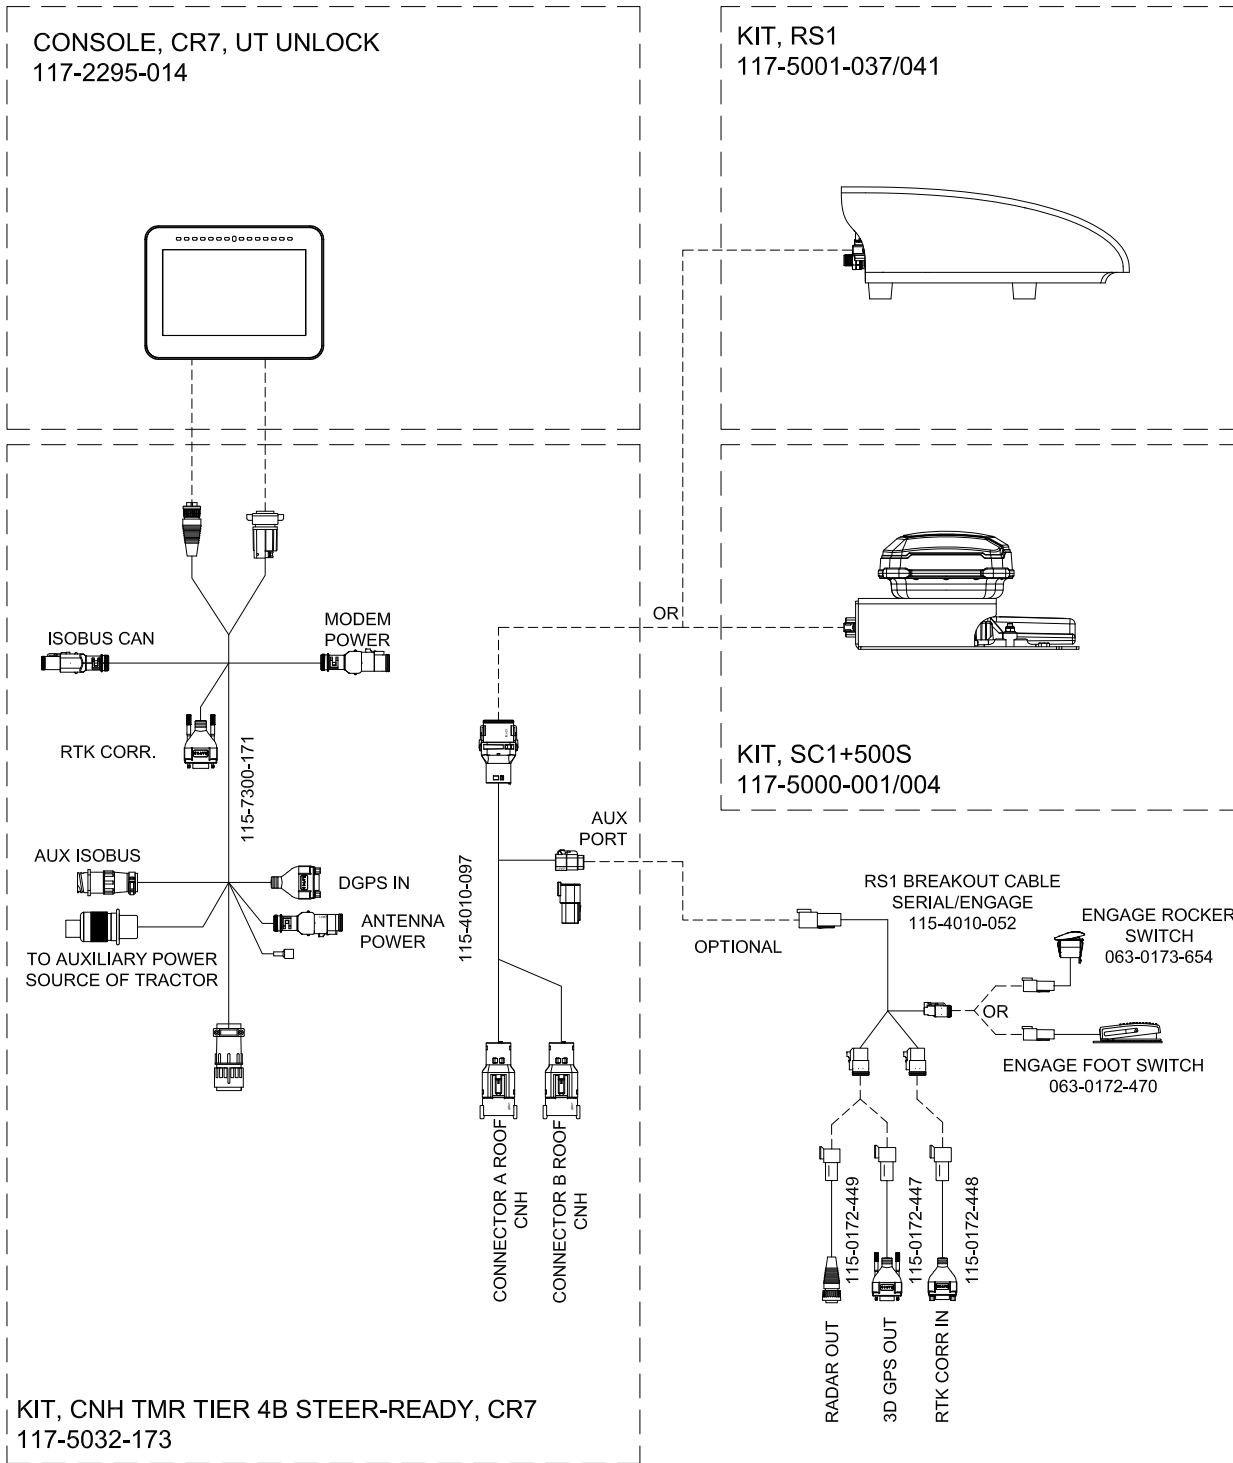

SYSTEM DRAWING, CNH TMR TIER 4B STEER-READY, CR7

RELEASED DATE	ECO #	REV.	DRAWING NO.
2/18/21	36687	B	054-5032-173
3/11/24	48855	C	054-5032-173