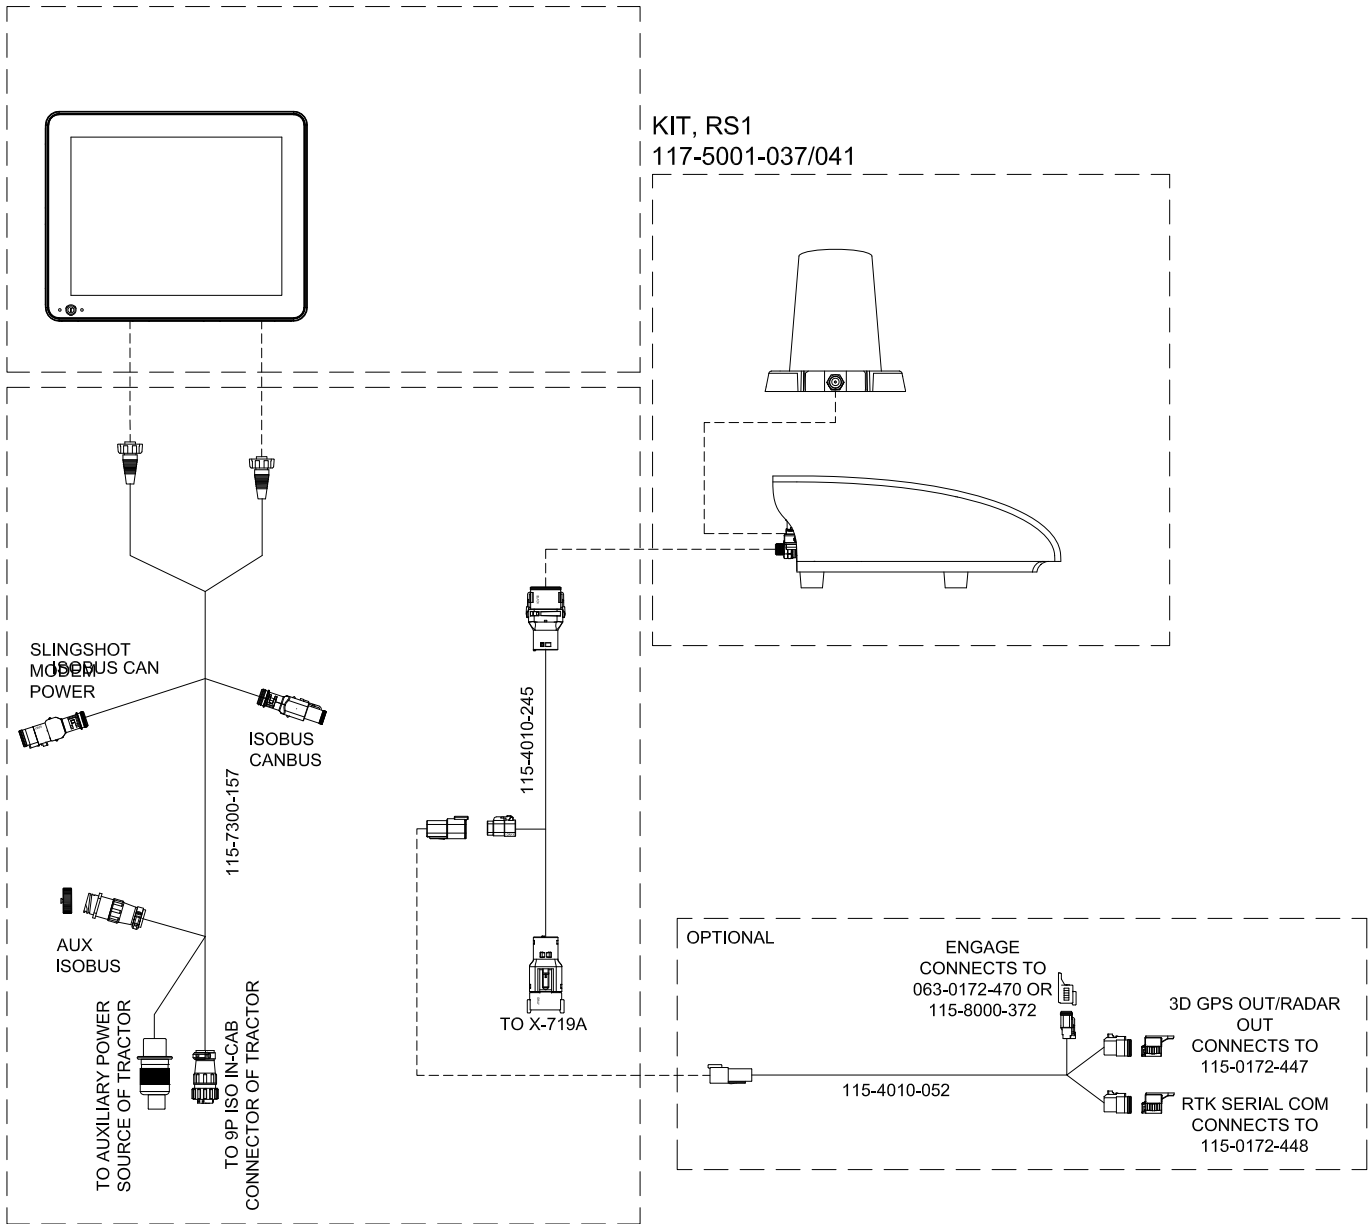

SYSTEM DRAWING, CNH T7 PLM INTELLIGENCE/OPTUM AFS CONNECT, CR12, RS1

CONSOLE, CR12, UT UNLOCK
117-2300-001/005
CONSOLE, V4+, UT UNLOCK
117-5010-068/069

KIT, CNH T7 PLM INTELLIGENCE/OPTUM
AFS CONNECT, CR12, RS1
117-5032-060

RELEASED DATE	ECO #	REV.	DRAWING NO.
11/30/23	40764	A	054-5032-060