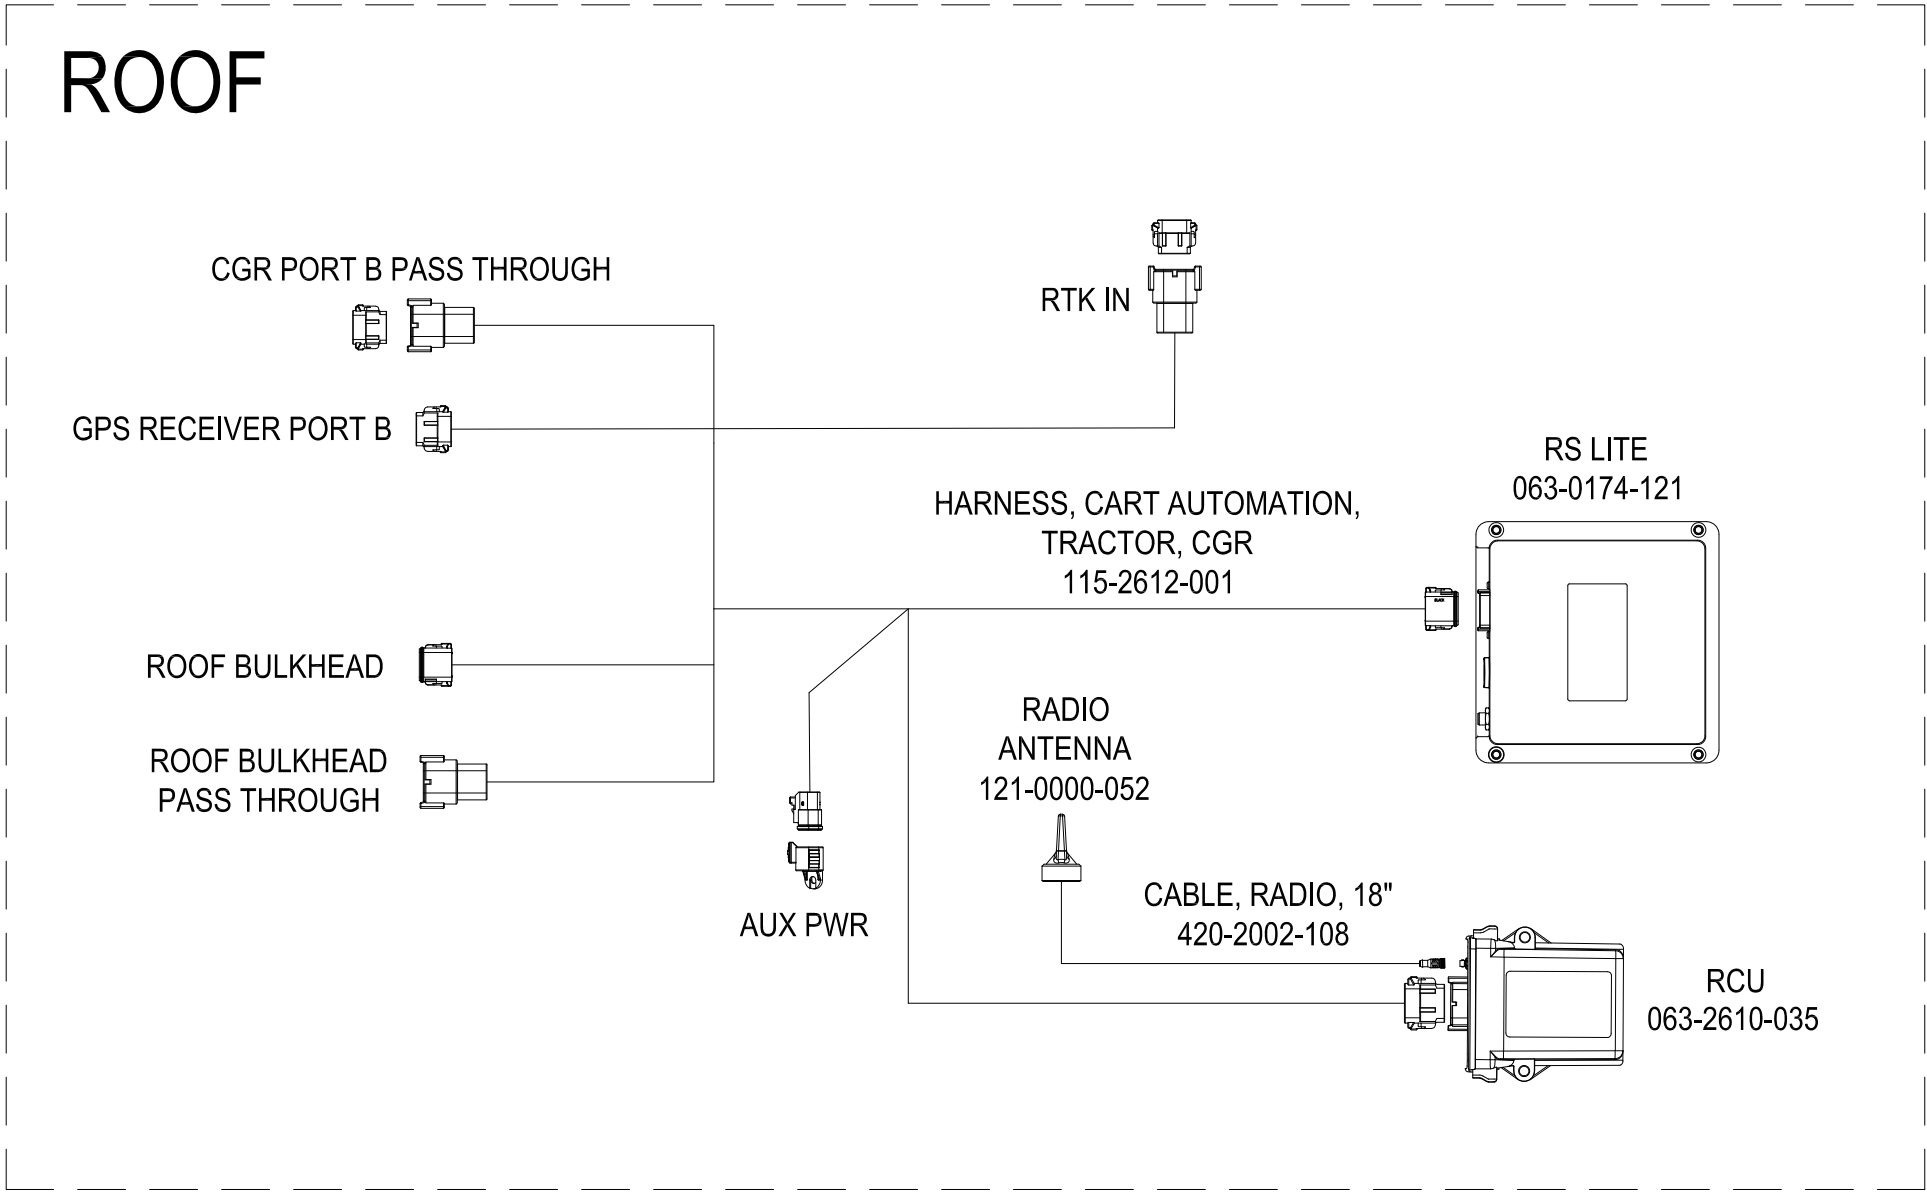

SYSTEM DRAWING, RAVEM CART AUTOMATION, CIH STEIGER & NH T9  
KIT: 117-2612-005

**ROOF**

ALSO INCLUDED IN KIT		
NAME	PART NUMBER	QTY
BRACKET, ROOF BAR	107-2612-008	1
BRACKET, DEVICE PLATE	107-2612-009	1
REAR SPACER	107-2610-032	2
SPACER, UNTHREADED, 2"	107-1000-292	2

RELEASED DATE	ECO #	REV.	DRAWING NO.
10/19/22	43688	A	054-2612-006
11/1/23	47810	B	054-2612-006

4

3

2

1

SYSTEM DRAWING, RAVEM CART AUTOMATION, CIH STEIGER & NH T9  
 KIT: 117-2612-005

OPTIONAL FIELD HUB INTEGRATION  
 NOTE: THESE COMPONENTS ARE NOT INCLUDED IN KIT

RELEASED DATE	ECO #	REV.	DRAWING NO.
10/19/22	43688	A	054-2612-006
11/1/23	47810	B	054-2612-006

4

3

2

1