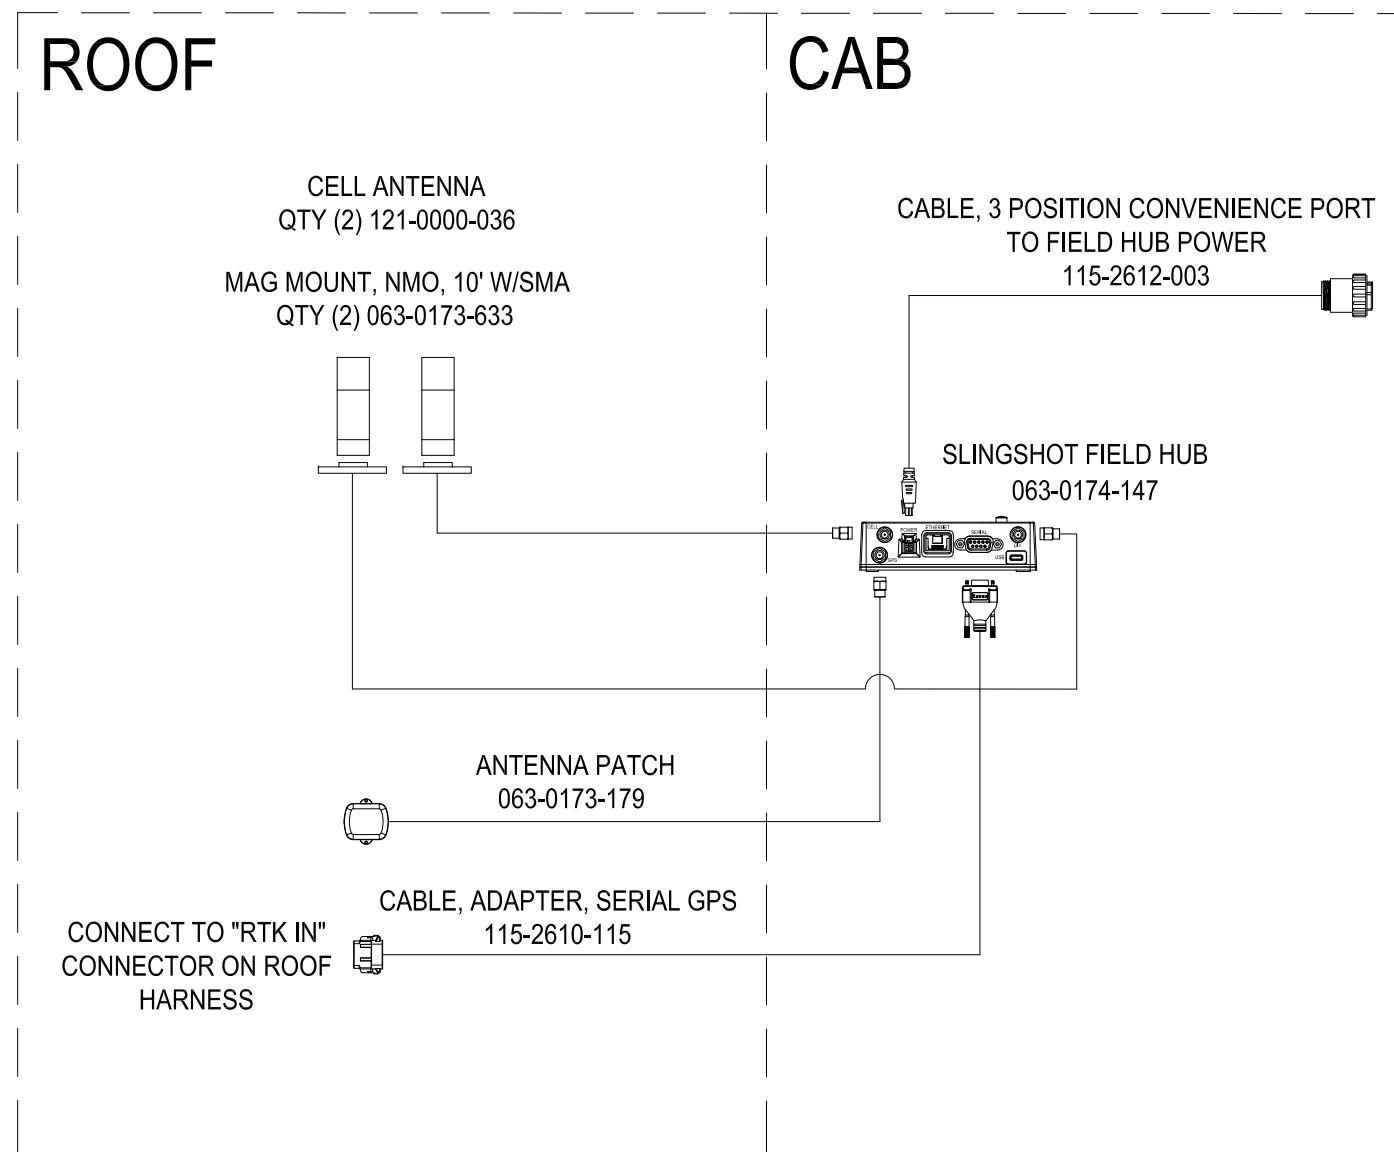

SYSTEM DRAWING, RAVEM CART AUTOMATION, CIH STEIGER & NH T9  
KIT: 117-2612-005

**ROOF**

ALSO INCLUDED IN KIT		
NAME	PART NUMBER	QTY
BRACKET, ROOF BAR	107-2612-008	1
BRACKET, DEVICE PLATE	107-2612-009	1
REAR SPACER	107-2610-032	2
SPACER, UNTHREADED, 2"	107-1000-292	2

RELEASED DATE	ECO #	REV.	DRAWING NO.
10/19/22	43688	A	054-2612-006
11/1/23	47810	B	054-2612-006

4

3

2

1

SYSTEM DRAWING, RAVEM CART AUTOMATION, CIH STEIGER & NH T9  
 KIT: 117-2612-005

OPTIONAL FIELD HUB INTEGRATION  
 NOTE: THESE COMPONENTS ARE NOT INCLUDED IN KIT

RELEASED DATE	ECO #	REV.	DRAWING NO.
10/19/22	43688	A	054-2612-006
11/1/23	47810	B	054-2612-006

4

3

2

1