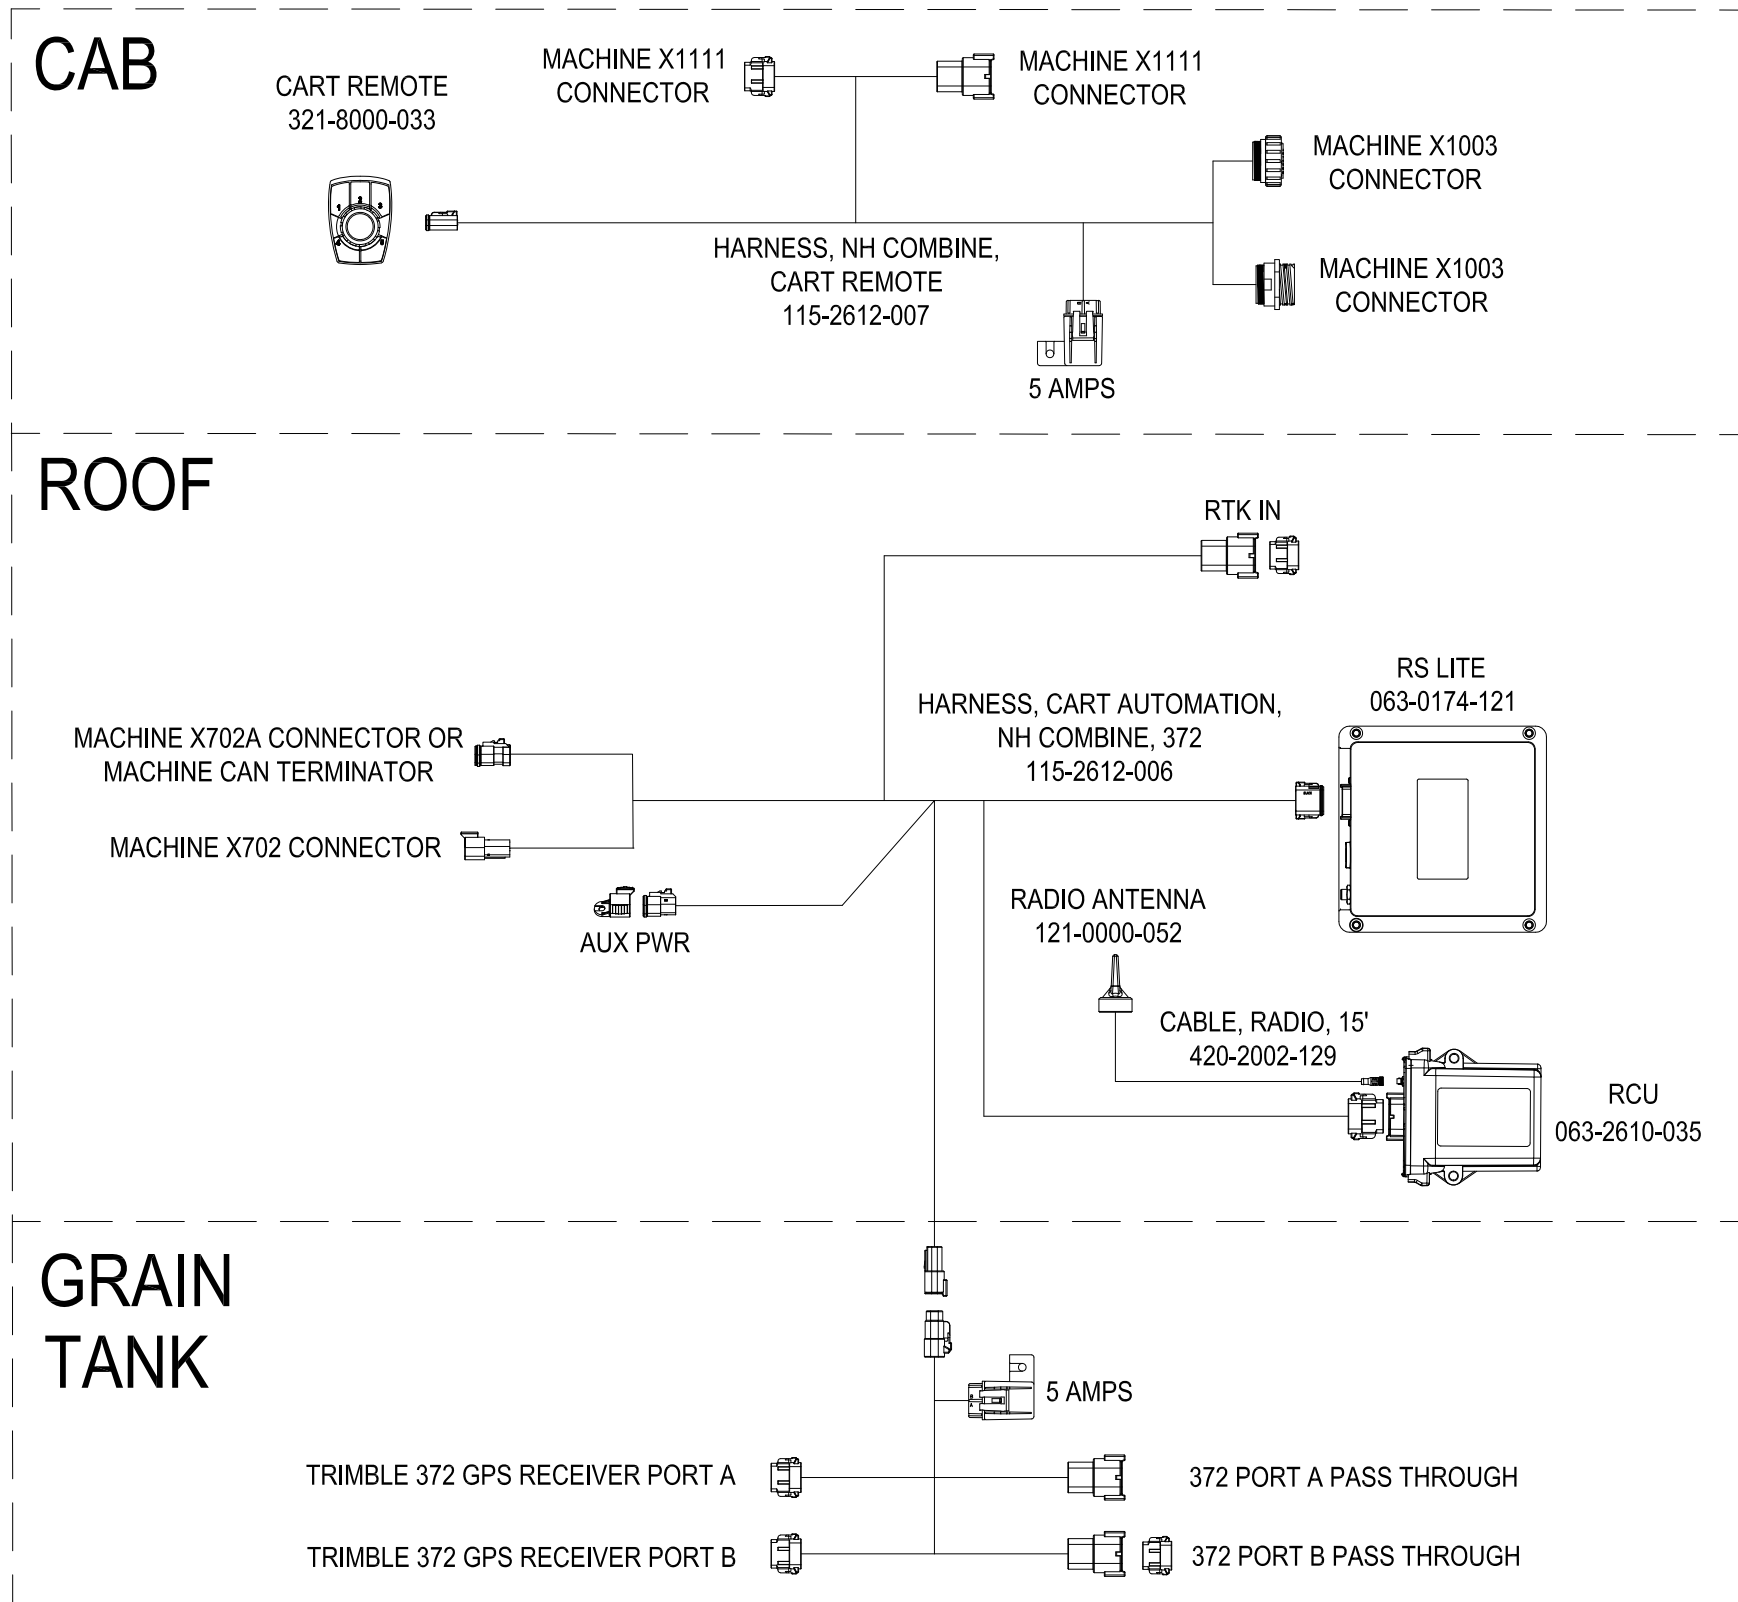

SYSTEM DRAWING, RAVEN CART AUTOMATION, NH & CR REVELATION COMBINES, MY 15+  
KIT: 117-2612-004

ALSO INCLUDED IN KIT		
NAME	PART NUMBER	QTY
BRACKET, COMBINE ROOF, MAG	116-2612-005	1
BRACKET, REMOTE	107-2612-001	1
BRACKET, RADIO ANTENNA	107-2610-063	1
BRACKET, ACCESSORY, PRO 700	107-0172-855	1

RELEASED DATE	ECO #	REV.	DRAWING NO.
10/19/22	43688	A	054-2612-005
11/1/23	47810	B	054-2612-005

4

3

2

1

SYSTEM DRAWING, RAVEN CART AUTOMATION, NH & CR REVELATION COMBINES, MY 15+  
 KIT: 117-2612-004

OPTIONAL FIELD HUB INTEGRATION  
 NOTE: THESE COMPONENTS ARE NOT INCLUDED IN KIT

RELEASED DATE	ECO #	REV.	DRAWING NO.
10/19/22	43688	A	054-2612-005
11/1/23	47810	B	054-2612-005

4

3

2

1