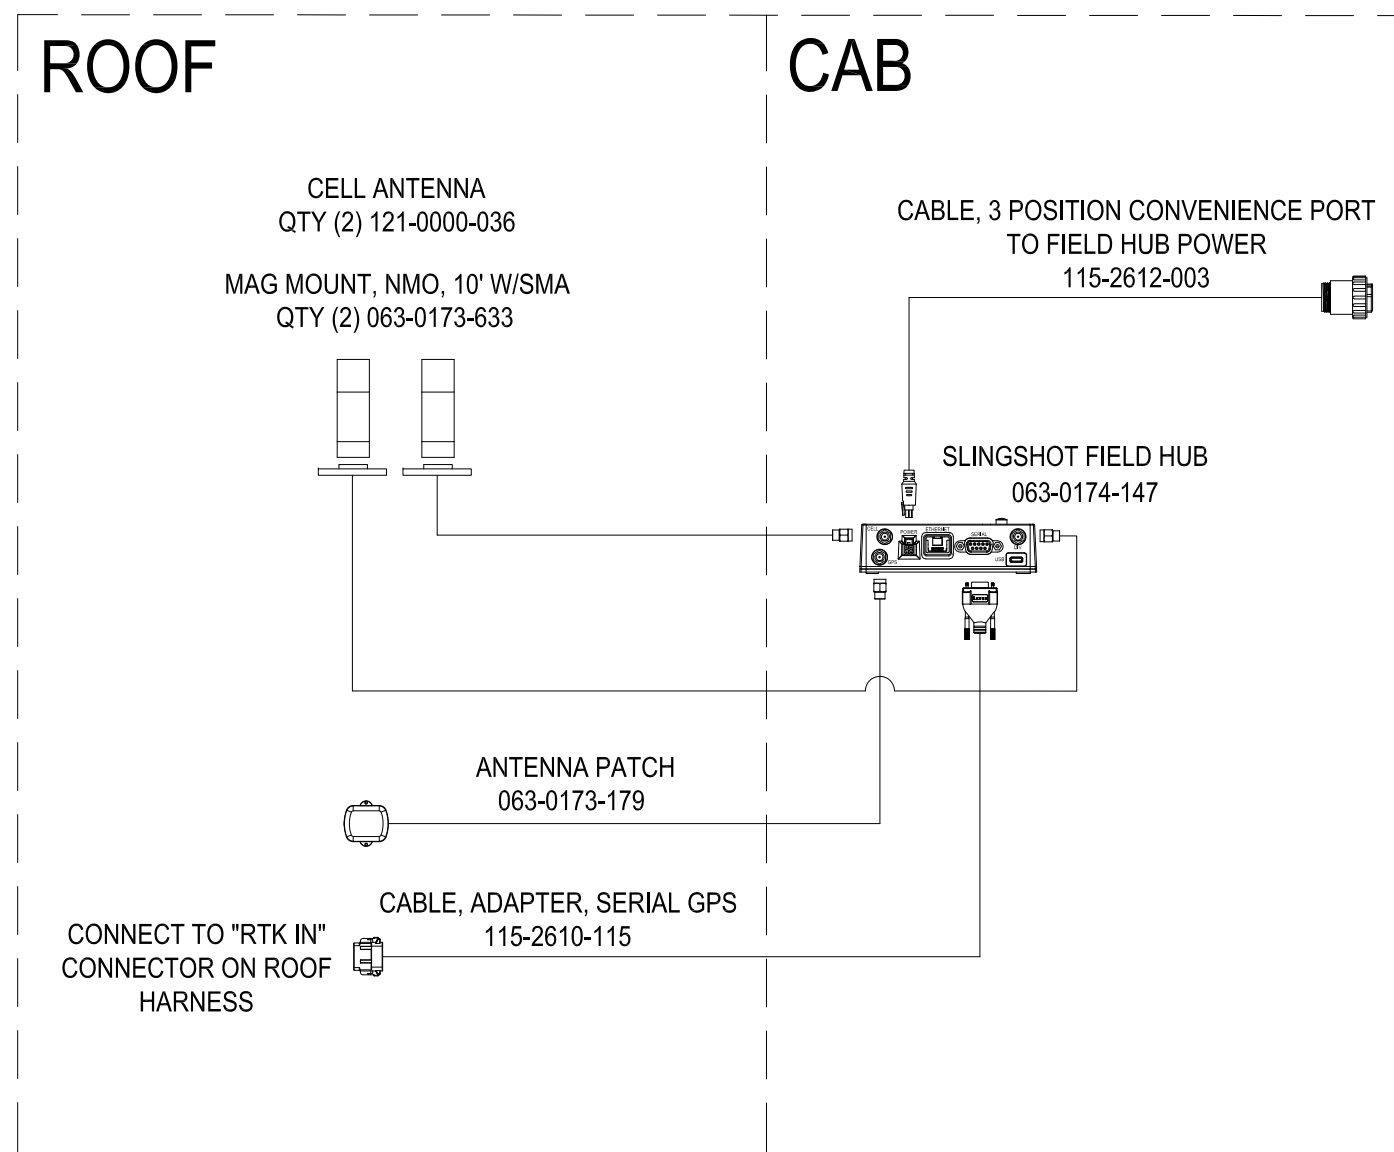

SYSTEM DRAWING, RAVEN CART AUTOMATION, NH & CR REVELATION COMBINES, MY 15+  
KIT: 117-2612-004

ALSO INCLUDED IN KIT		
NAME	PART NUMBER	QTY
BRACKET, COMBINE ROOF, MAG	116-2612-005	1
BRACKET, REMOTE	107-2612-001	1
BRACKET, RADIO ANTENNA	107-2610-063	1
BRACKET, ACCESSORY, PRO 700	107-0172-855	1

RELEASED DATE	ECO #	REV.	DRAWING NO.
10/19/22	43688	A	054-2612-005
11/1/23	47810	B	054-2612-005

4

3

2

1

SYSTEM DRAWING, RAVEN CART AUTOMATION, NH & CR REVELATION COMBINES, MY 15+  
 KIT: 117-2612-004

OPTIONAL FIELD HUB INTEGRATION  
 NOTE: THESE COMPONENTS ARE NOT INCLUDED IN KIT

RELEASED DATE	ECO #	REV.	DRAWING NO.
10/19/22	43688	A	054-2612-005
11/1/23	47810	B	054-2612-005

4

3

2

1