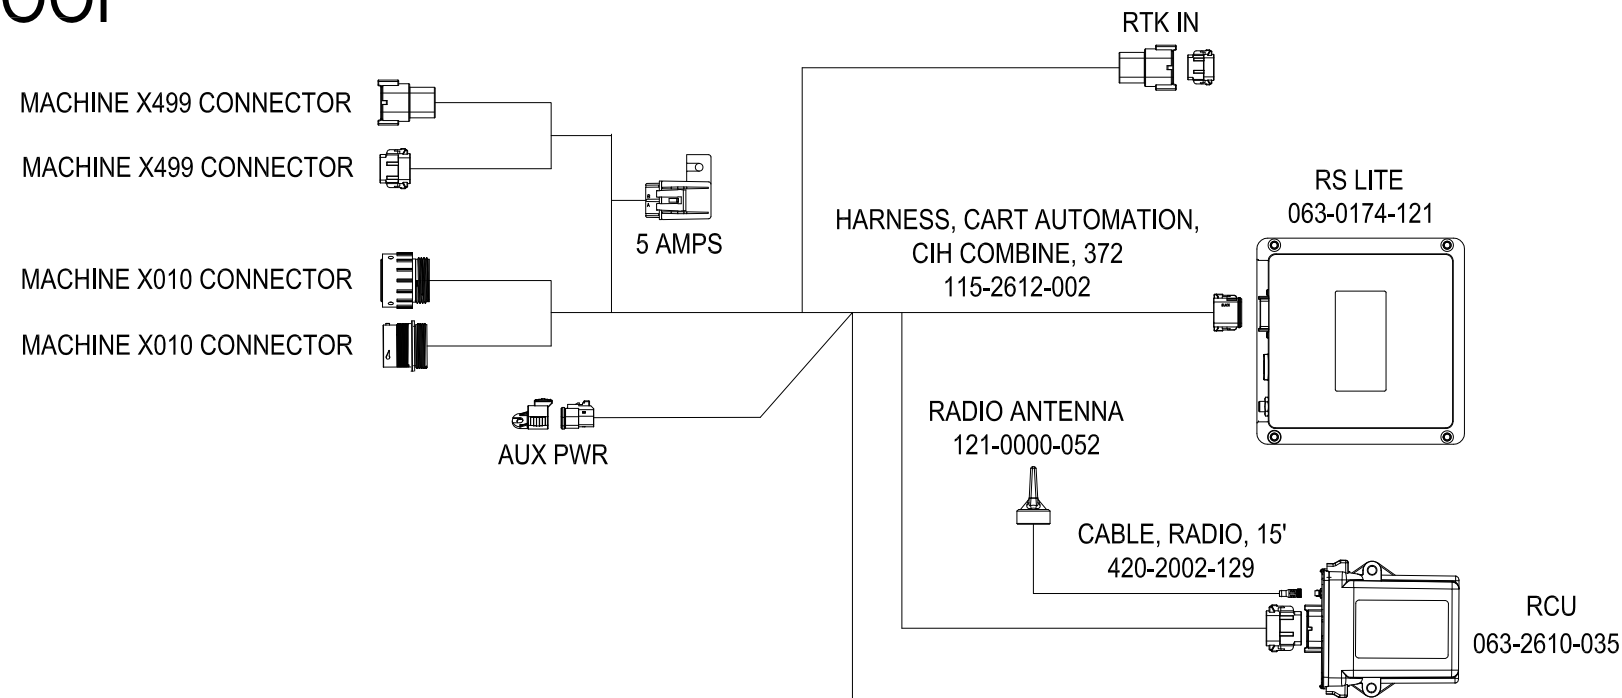

4

3

2

1

SYSTEM DRAWING, RAVEN CART AUTOMATION, CIH 7240/8240/9240 COMBINE

KIT: 117-2612-003

CAB

ROOF

GRAIN TANK

ALSO INCLUDED IN KIT

NAME	PART NUMBER	QTY
BRACKET, COMBINE ROOF, MAG	107-2612-005	1
BRACKET, REMOTE	107-2610-001	1
BRACKET, RADIO ANTENNA	107-2610-063	1
BRACKET, ACESSORY, PRO 700	107-0172-855	1

1

SYSTEM DRAWING, RAVEN CART AUTOMATION, CIH 7240/8240/9240 COMBINE

KIT: 117-2612-003

OPTIONAL FIELD HUB INTEGRATION

NOTE: THESE COMPONENTS ARE NOT INCLUDED IN KIT

RELEASED DATE	ECO #	REV.	DRAWING NO.
10/19/22	43688	A	054-2612-004
11/1/23	47810	B	054-2612-004