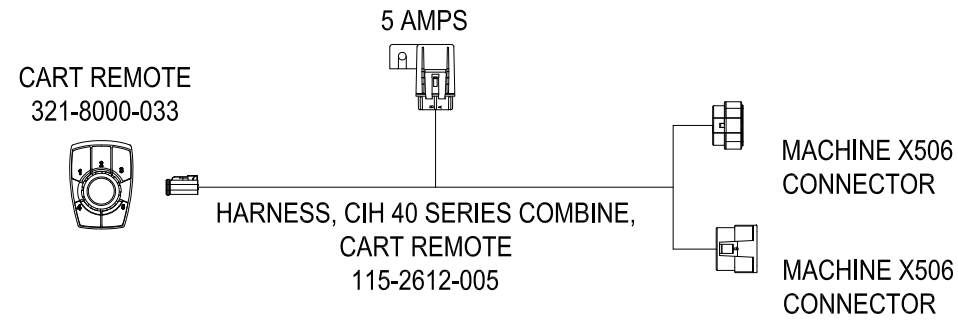

4

3

2

1

SYSTEM DRAWING, RAVEN CART AUTOMATION, CIH 7240/8240/9240 COMBINE

KIT: 117-2612-003

CAB

ROOF

GRAIN TANK

ALSO INCLUDED IN KIT

NAME	PART NUMBER	QTY
BRACKET, COMBINE ROOF, MAG	107-2612-005	1
BRACKET, REMOTE	107-2610-001	1
BRACKET, RADIO ANTENNA	107-2610-063	1
BRACKET, ACESSORY, PRO 700	107-0172-855	1