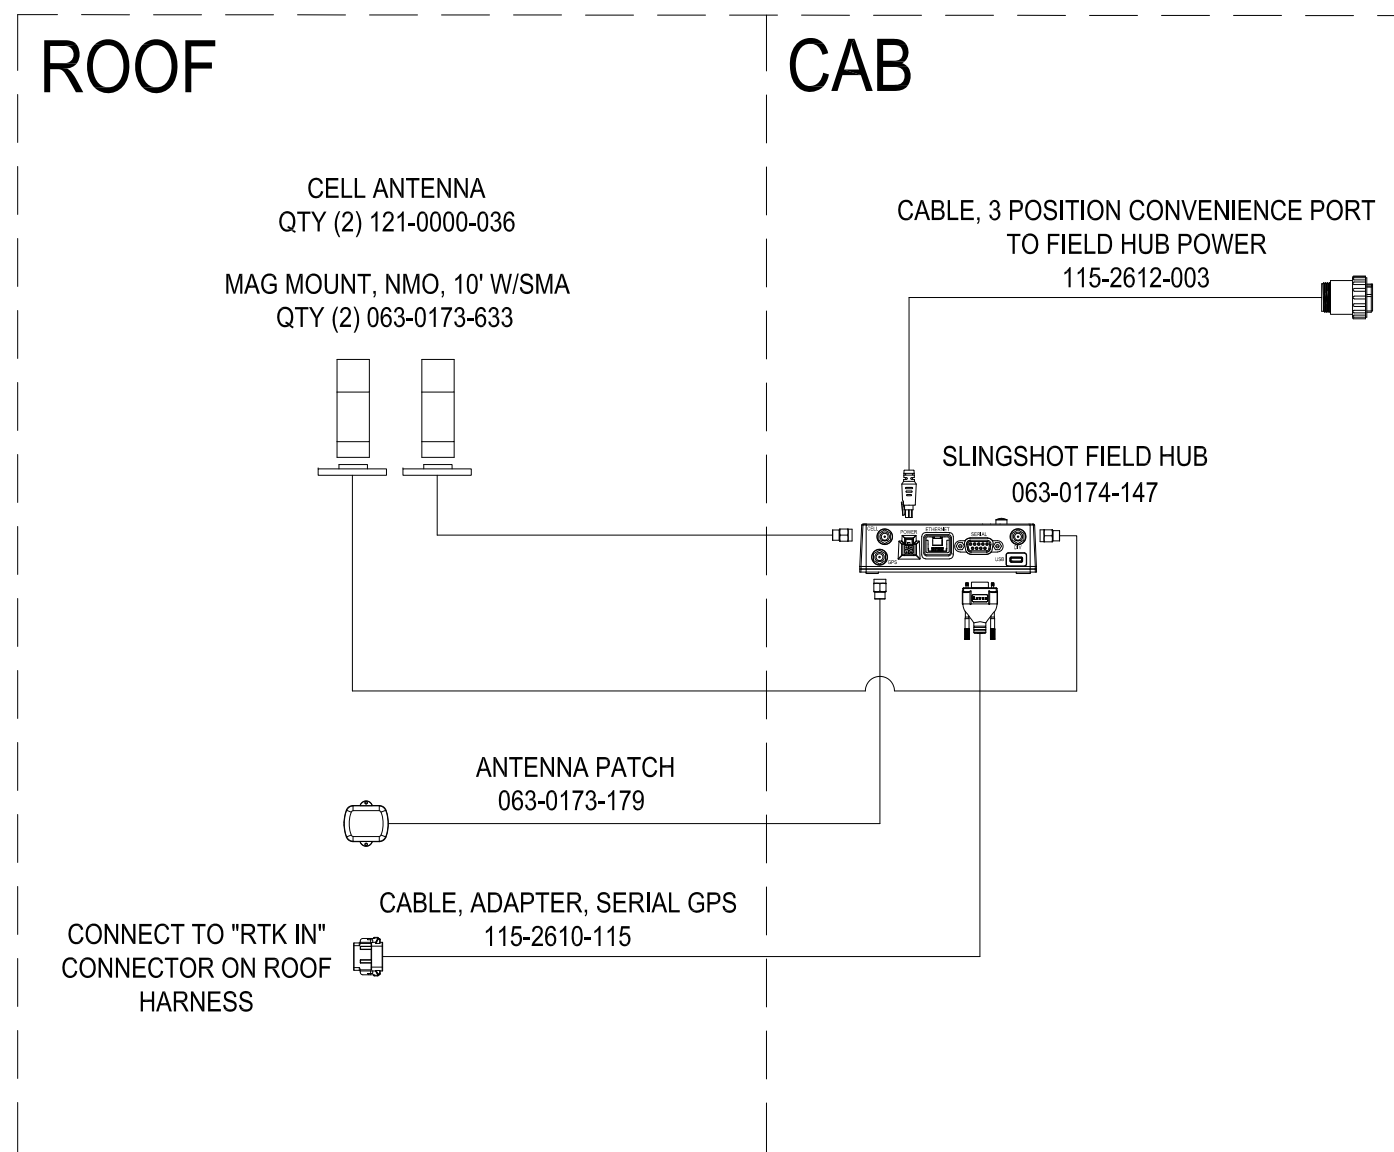

GRAIN TANK

ALSO INCLUDED IN KIT

NAME	PART NUMBER	QTY
BRACKET, COMBINE ROOF, MAG	107-2612-005	1
BRACKET, REMOTE	107-2610-001	1
BRACKET, RADIO ANTENNA	107-2610-063	1
BRACKET, ACESSORY, PRO 700	107-0172-855	1

1

SYSTEM DRAWING, RAVEN CART AUTOMATION, CIH 7240/8240/9240 COMBINE

KIT: 117-2612-003

OPTIONAL FIELD HUB INTEGRATION

NOTE: THESE COMPONENTS ARE NOT INCLUDED IN KIT

RELEASED DATE	ECO #	REV.	DRAWING NO.
10/19/22	43688	A	054-2612-004
11/1/23	47810	B	054-2612-004