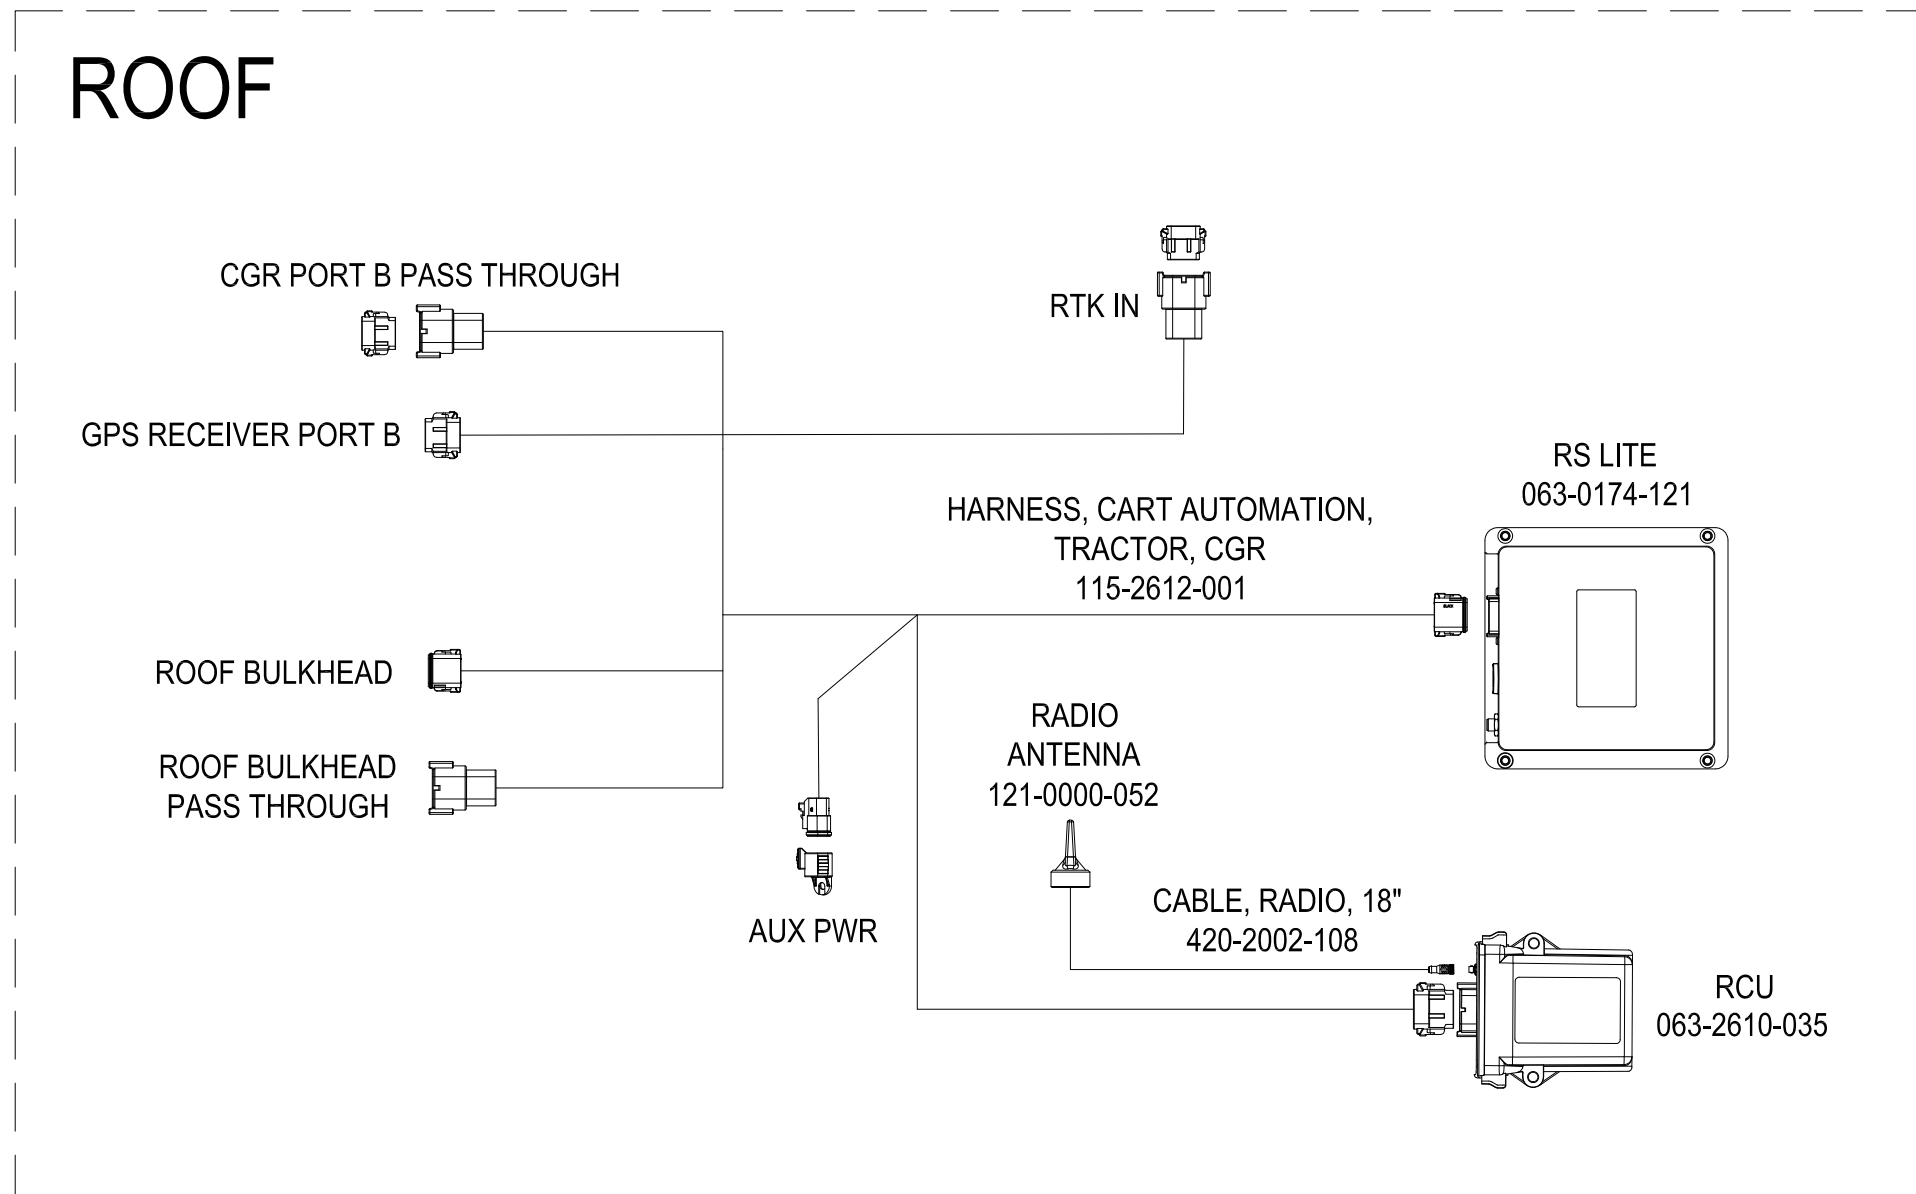

SYSTEM DRAWING, RAVEN CART AUTOMATION, CIH MAGNUM & NH T8  
KIT: 117-2612-001

ROOF

ALSO INCLUDED IN KIT		
NAME	PART NUMBER	QTY
BRACKET, ROOF BAR	107-2612-006	1
BRACKET, DEVICE PLATE	107-2612-007	1
SPACER, REAR	107-2610-032	2
SPACER, UNTHREADED, 1 1/2"	104-1000-291	2