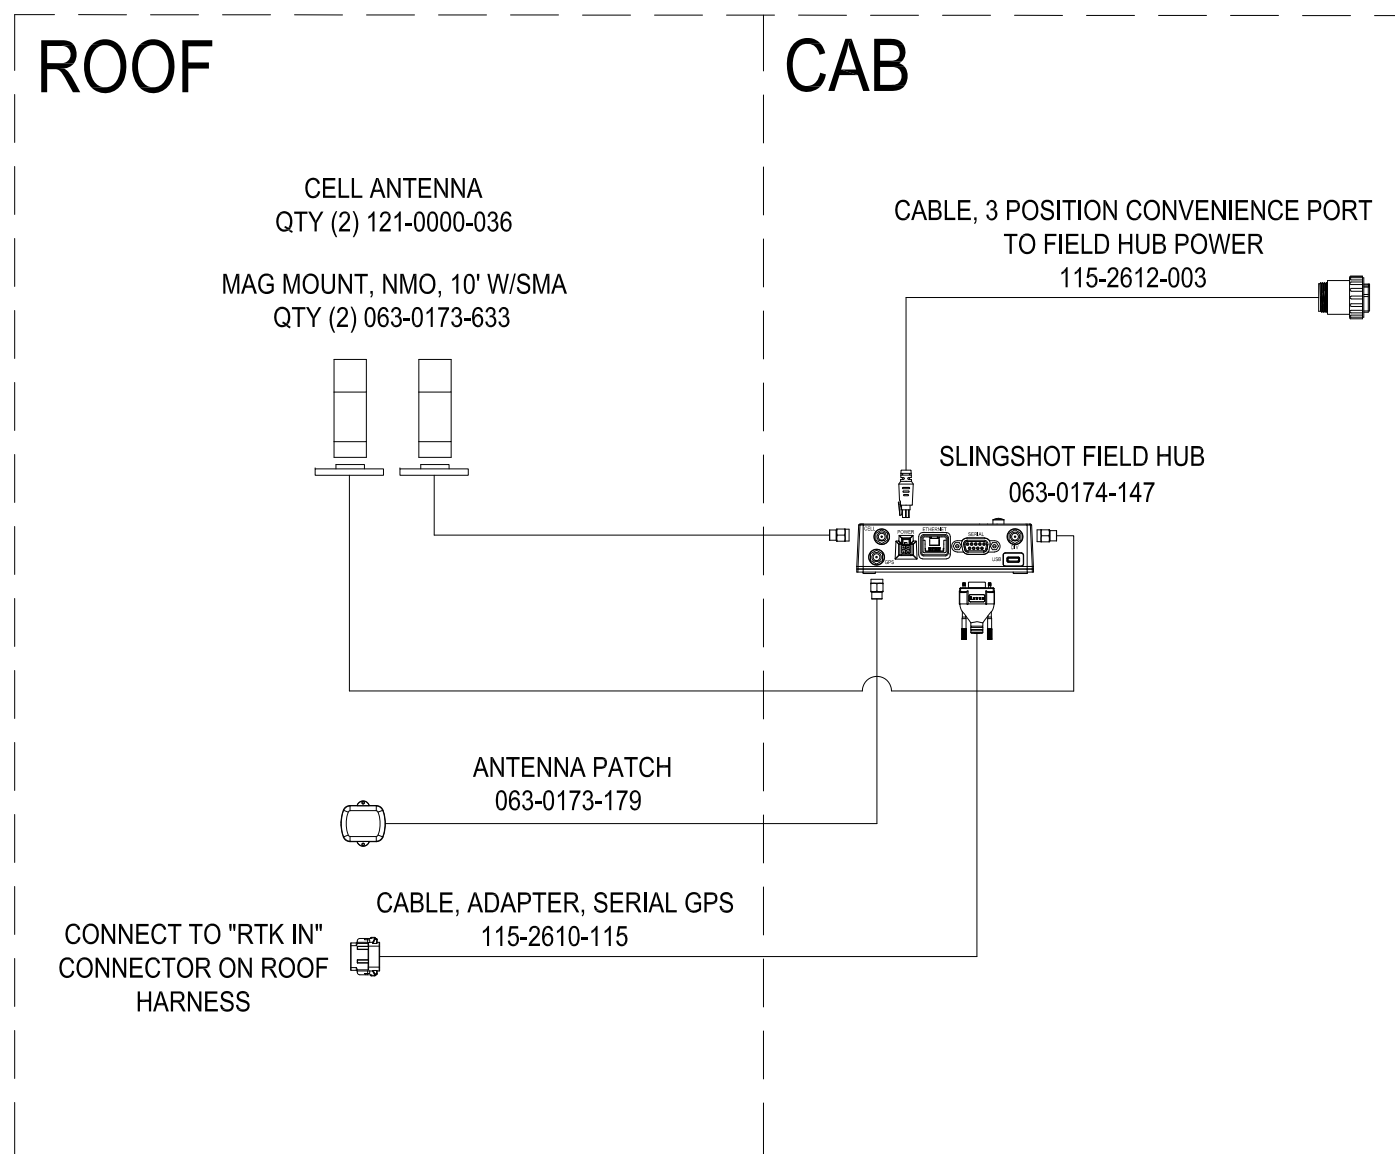

4

3

2

1

SYSTEM DRAWING, RAVEN CART AUTOMATION, CIH MAGNUM & NH T8

KIT: 117-2612-001

OPTIONAL FIELD HUB INTEGRATION

NOTE: THESE COMPONENTS ARE NOT INCLUDED IN KIT

RELEASED DATE	ECO #	REV.	DRAWING NO.
10/19/22	43688	B	054-2612-003
11/1/23	47810	C	054-2612-003

4

3

2

1

B

B

A

A