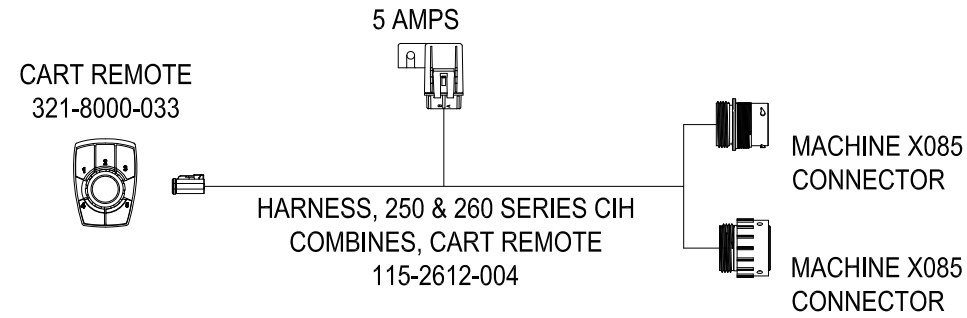

4

3

2

1

SYSTEM DRAWING, RAVEN CART AUTOMATION, CIH 7250/8250/9250 COMBINE

KIT: 117-2612-002

CAB

ROOF

GRAIN TANK

ALSO INCLUDED IN KIT

NAME	PART NUMBER	QTY
BRACKET, COMBINE ROOF, MAG	107-2612-005	1
BRACKET, REMOTE	107-2612-001	1
BRACKET, RADIO ANTENNA	107-2610-063	1
BRACKET, ACCESSORY, PRO 700	107-0172-855	1