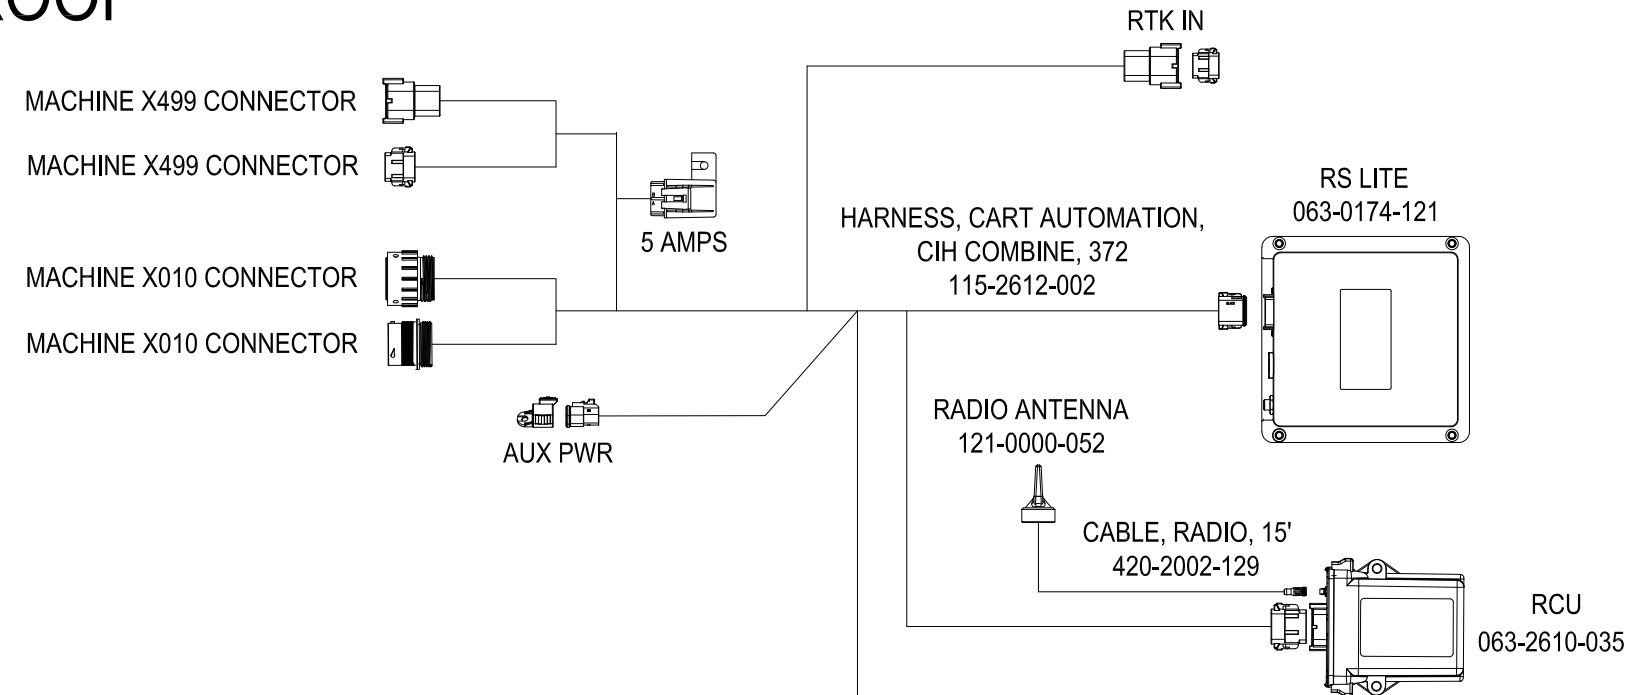

4

3

2

1

SYSTEM DRAWING, RAVEN CART AUTOMATION, CIH 7250/8250/9250 COMBINE

KIT: 117-2612-002

CAB

ROOF

GRAIN TANK

ALSO INCLUDED IN KIT

NAME	PART NUMBER	QTY
BRACKET, COMBINE ROOF, MAG	107-2612-005	1
BRACKET, REMOTE	107-2612-001	1
BRACKET, RADIO ANTENNA	107-2610-063	1
BRACKET, ACCESSORY, PRO 700	107-0172-855	1