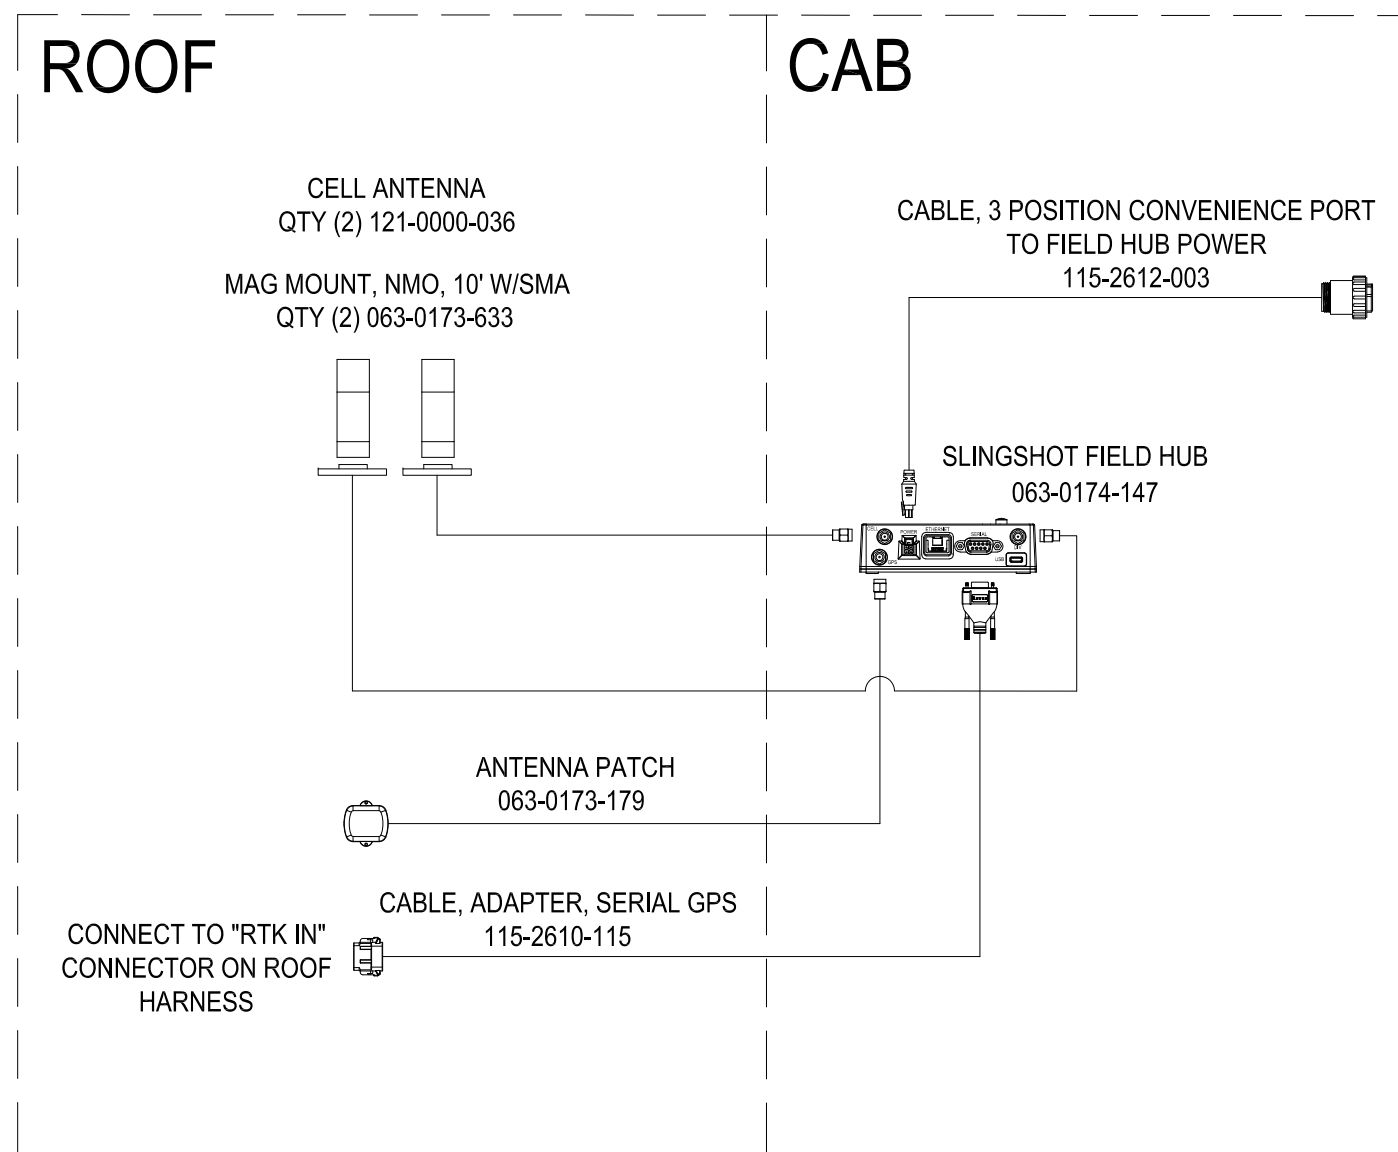

GRAIN TANK

ALSO INCLUDED IN KIT

NAME	PART NUMBER	QTY
BRACKET, COMBINE ROOF, MAG	107-2612-005	1
BRACKET, REMOTE	107-2612-001	1
BRACKET, RADIO ANTENNA	107-2610-063	1
BRACKET, ACCESSORY, PRO 700	107-0172-855	1

1

SYSTEM DRAWING, RAVEN CART AUTOMATION, CIH 7250/8250/9250 COMBINE

KIT: 117-2612-002

OPTIONAL FIELD HUB INTEGRATION

NOTE: THESE COMPONENTS ARE NOT INCLUDED IN KIT

RELEASED DATE	ECO #	REV.	DRAWING NO.
10/19/22	43688	B	054-2612-002
11/1/23	47810	C	054-2612-002