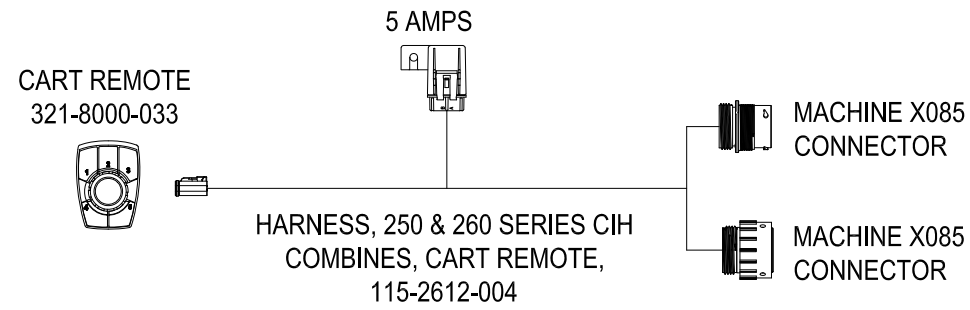

# SYSTEM DRAWING, CART AUTOMATION - 260 SERIES CASE COMBINES

KIT: 117-2612-007

CAB

ROOF

GRAIN  
TANK

### ALSO INCLUDED IN KIT

NAME	PART NUMBER	QTY
COMBINE ROOF BRACKET	107-2612-005	1
RADIO ANTENNA BRACKET	107-2610-063	1
CART REMOTE BRACKET	107-2612-001	1
PRO 1200 BRACKET	107-0172-861	1

RELEASED DATE	ECO #	REV.	DRAWING NO.
10/26/23	47759	A	054-2612-007