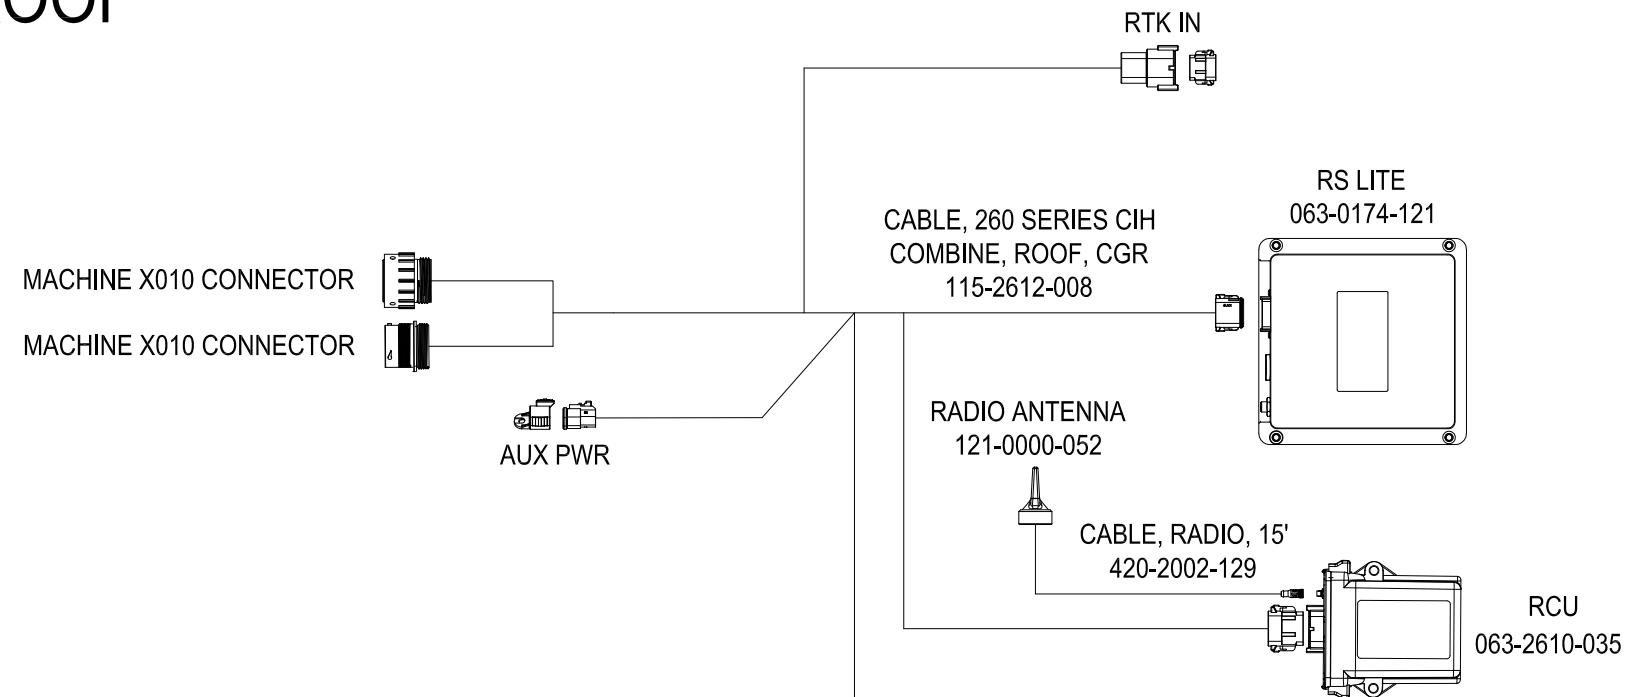

# SYSTEM DRAWING, CART AUTOMATION - 260 SERIES CASE COMBINES

KIT: 117-2612-007

CAB

ROOF

GRAIN  
TANK

### ALSO INCLUDED IN KIT

NAME	PART NUMBER	QTY
COMBINE ROOF BRACKET	107-2612-005	1
RADIO ANTENNA BRACKET	107-2610-063	1
CART REMOTE BRACKET	107-2612-001	1
PRO 1200 BRACKET	107-0172-861	1

RELEASED DATE	ECO #	REV.	DRAWING NO.
10/26/23	47759	A	054-2612-007