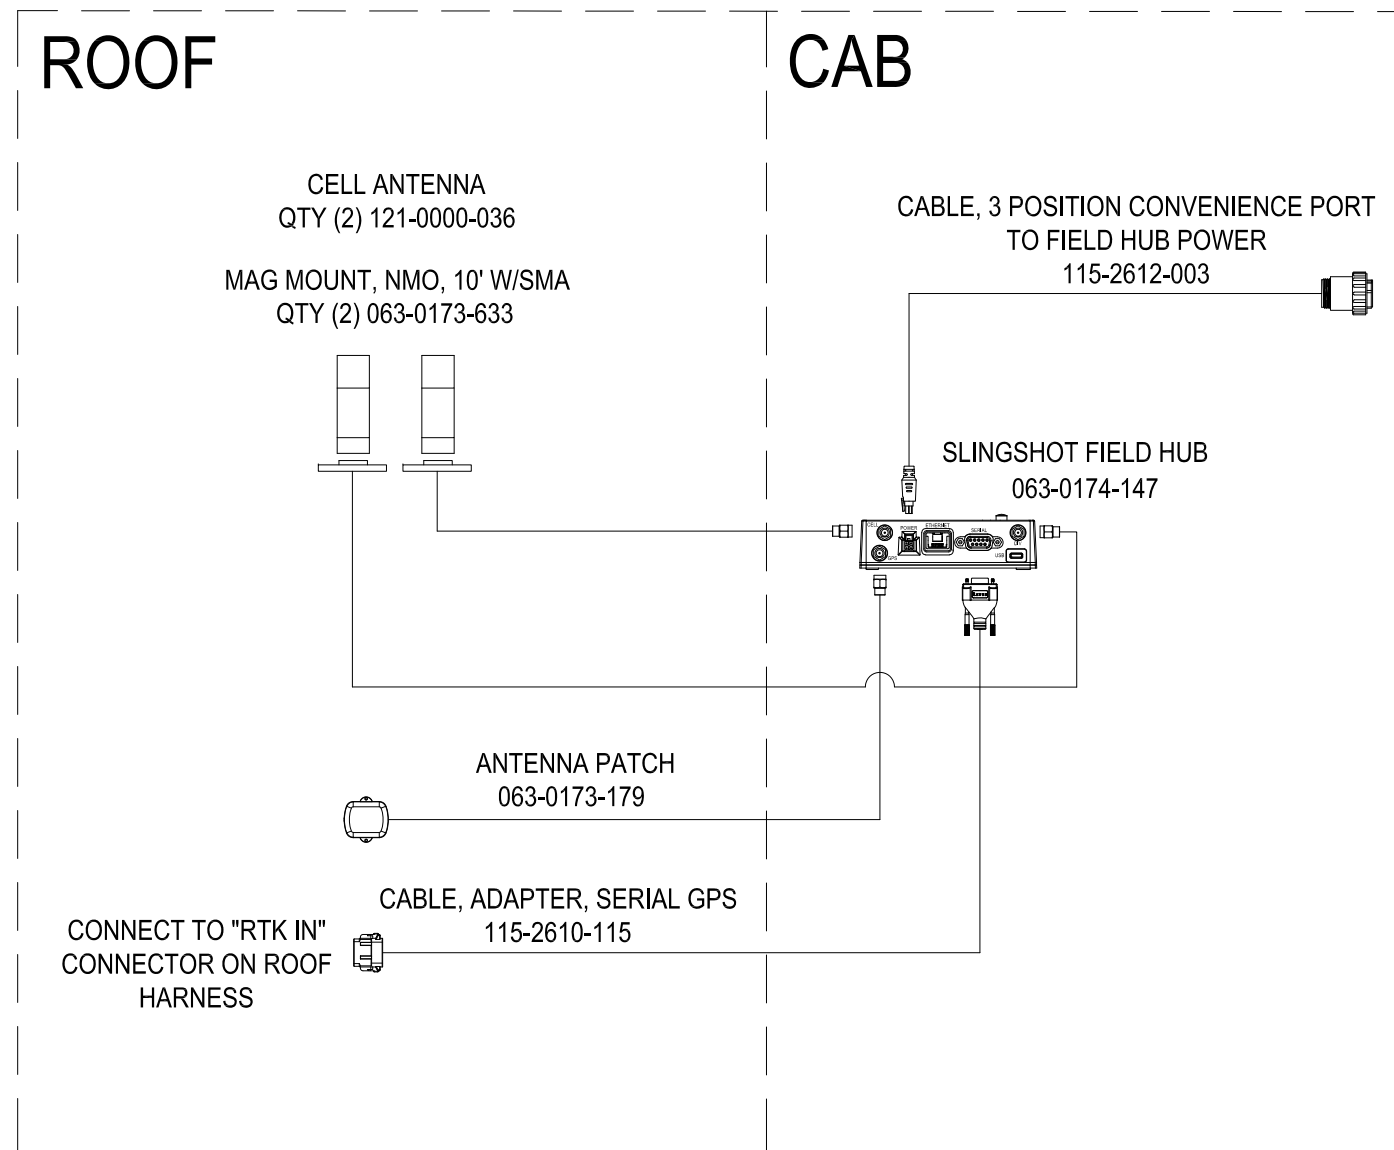

4

3

2

1

SYSTEM DRAWING, CART AUTOMATION - 260 SERIES CASE COMBINES

KIT: 117-2612-007

OPTIONAL FIELD HUB INTEGRATION

NOTE: THESE COMPONENTS ARE NOT INCLUDED IN KIT

RELEASED DATE	ECO #	REV.	DRAWING NO.
10/26/23	47759	A	054-2612-007

4

3

2

1