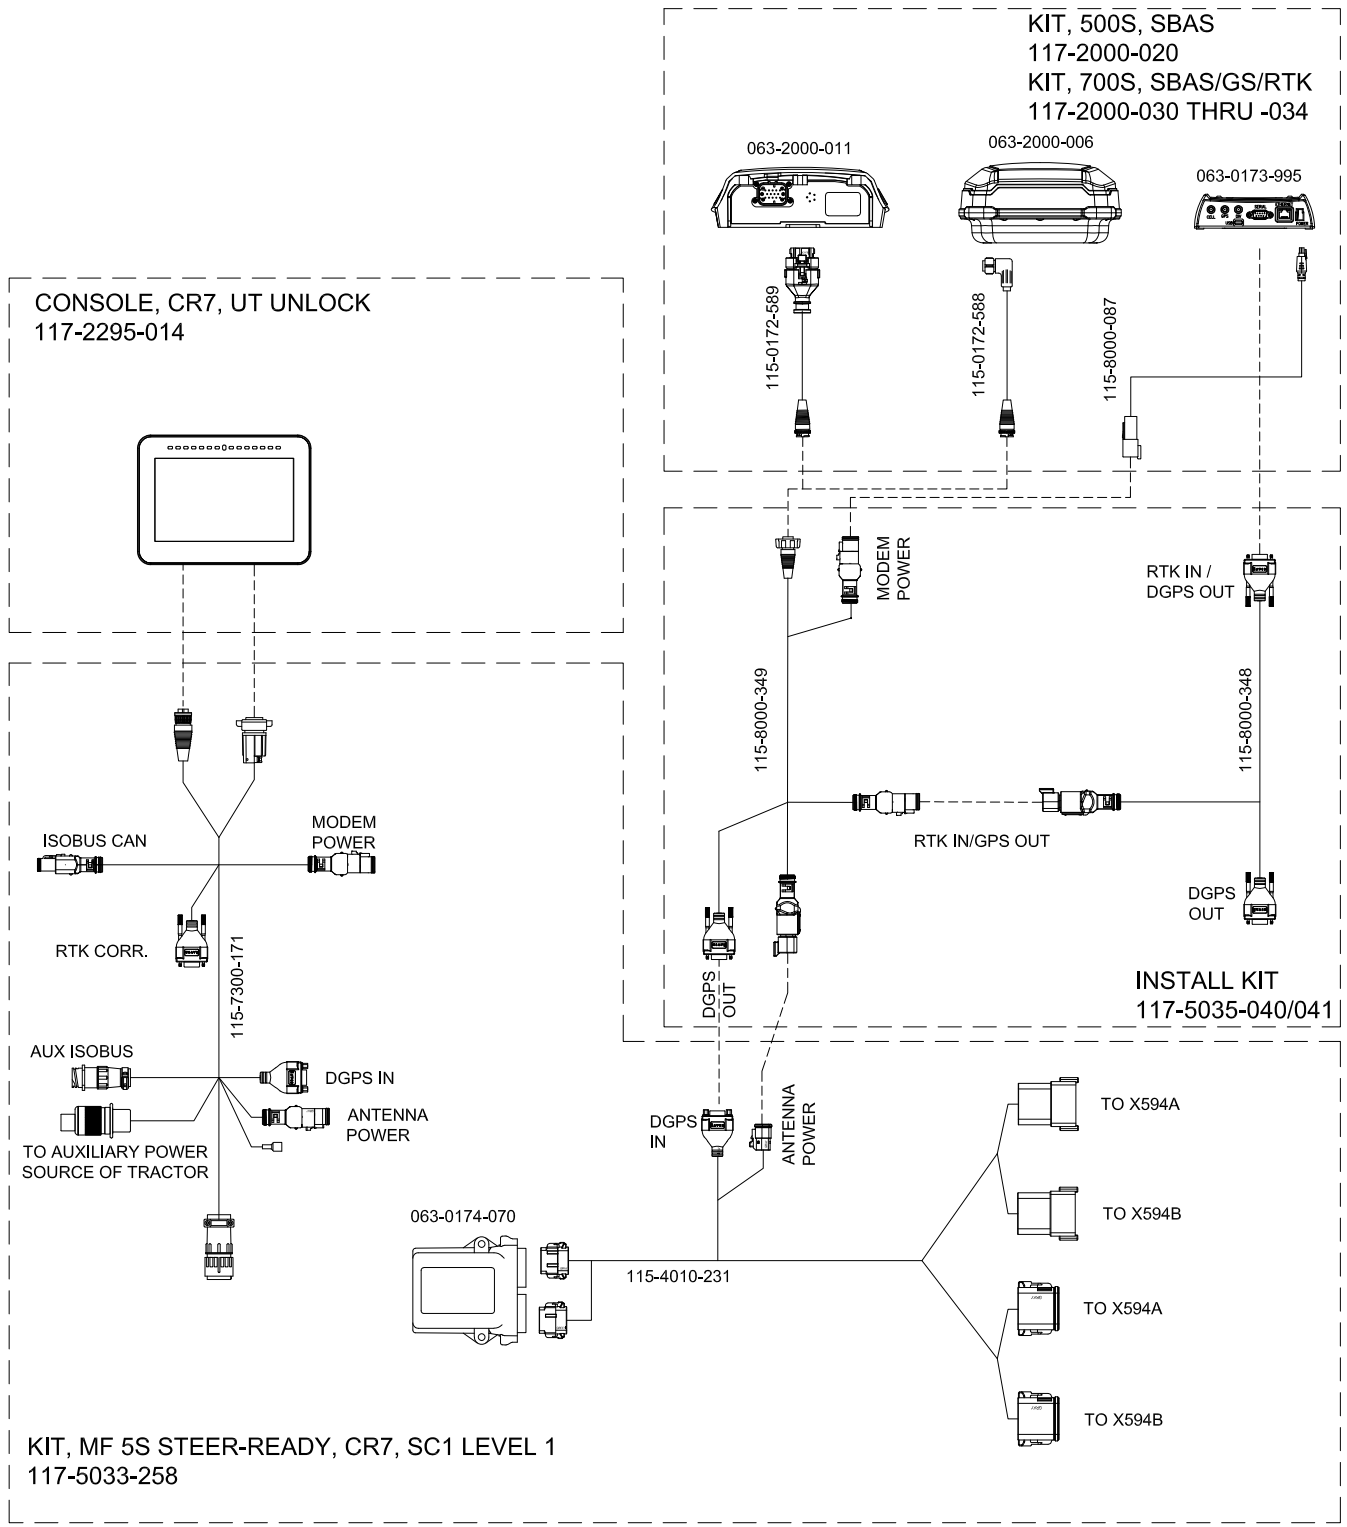

# SYSTEM DRAWING, MF 5S STEER-READY, CR7, SC1 LEVEL 1

CONSOLE, CR7, UT UNLOCK  
117-2295-014

KIT, 500S, SBAS  
117-2000-020  
KIT, 700S, SBAS/GS/RTK  
117-2000-030 THRU -034

ISOBUS CAN  
MODEM POWER  
RTK CORR.  
AUX ISOBUS  
TO AUXILIARY POWER SOURCE OF TRACTOR  
DGPS IN  
ANTENNA POWER

063-2000-011  
063-2000-006  
063-0173-995  
115-0172-589  
115-0172-588  
115-8000-087  
MODEM POWER  
RTK IN / DGPS OUT  
RTK IN/GPS OUT  
DGPS OUT  
INSTALL KIT  
117-5035-040/041

063-0174-070  
115-4010-231  
KIT, MF 5S STEER-READY, CR7, SC1 LEVEL 1  
117-5033-258

TO X594A  
TO X594B  
TO X594A  
TO X594B

RELEASED DATE	ECO #	REV.	DRAWING NO.
8/23/21	37818	A	054-5033-258