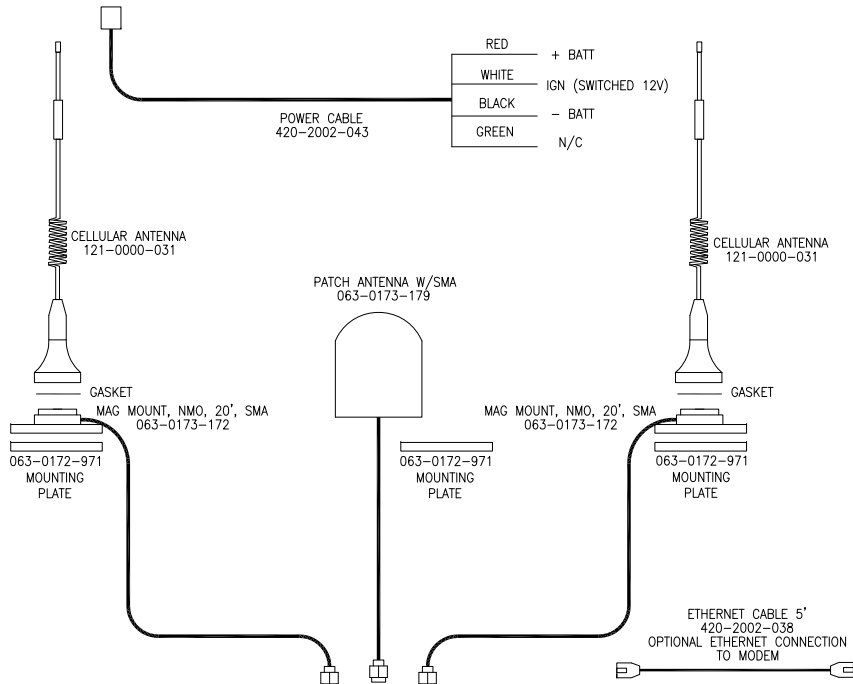

SLINGSHOT/TRIMBLE CFX 750

Slingshot FIELD HUB KIT, VERIZON: 117-0171-304
 Slingshot FIELD HUB KIT, HSPA: 117-0171-357
 Slingshot WI-FI FIELD HUB KIT, VERIZON: 117-0171-514
 Slingshot WI-FI FIELD HUB KIT, HSPA: 117-0171-517

NOTE:
 THESE KITS INCLUDE ONLY
 ONE POWER CABLE.

Slingshot FIELD HUB ANTENNA KIT: 117-0171-356

DUAL FREQUENCY L1, L2 ANTENNA

ANTENNA CABLE

PORT A

KIT, CABLE CFX 750 117-0171-416

115-0171-913 CABLE

063-0173-173
 Slingshot FIELD HUB VERIZON EVDO

063-0173-174
 Slingshot FIELD HUB, HSPA

063-0173-554
 Slingshot WI-FI FIELD HUB VERIZON

063-0173-561
 Slingshot WI-FI FIELD HUB, HSPA

RED + BATT
 WHITE IGN (SWITCHED 12V)
 BLACK - BATT
 GREEN N/C

POWER CABLE 420-2002-043