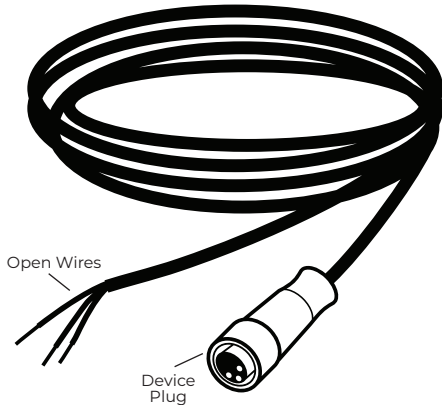

## RTH-10 Device Installation

Solar Hybrid Device  
\*Magnetic Cradle Included

## 5. Device Installation

- Align the device plug and insert it into the Solar Hybrid device
- when the wire harness in firmly in place, screw the collar down firmly
- Do not push the attachment in at an angle or use too much force