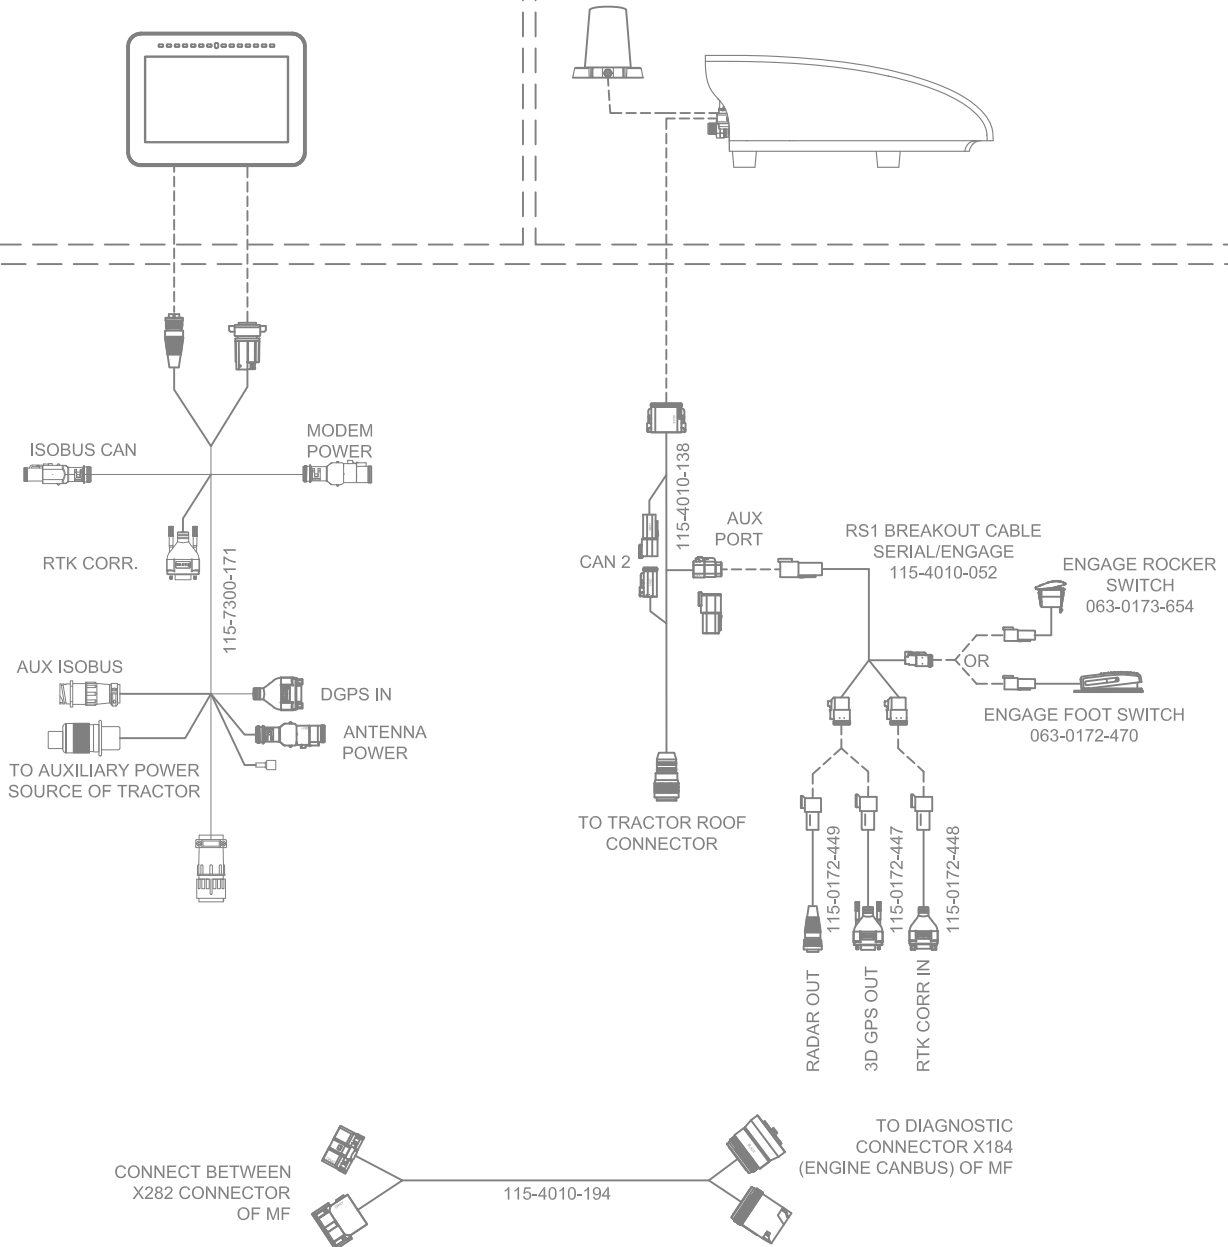

SYSTEM DRAWING, MF DATATRONIC 5, TIER 5, STEER-READY, CR7, RS1

CONSOLE, CR7, UT UNLOCK
117-2295-014

KIT, RS1
117-5001-037/041

KIT, MF DATATRONIC 5, TIER 5, STEER-READY, CR7, RS1
117-5033-248

RELEASED DATE	ECO #	REV.	DRAWING NO.
4/22/21	37213	C	054-5033-248
6/29/21	37605	C1	054-5033-248