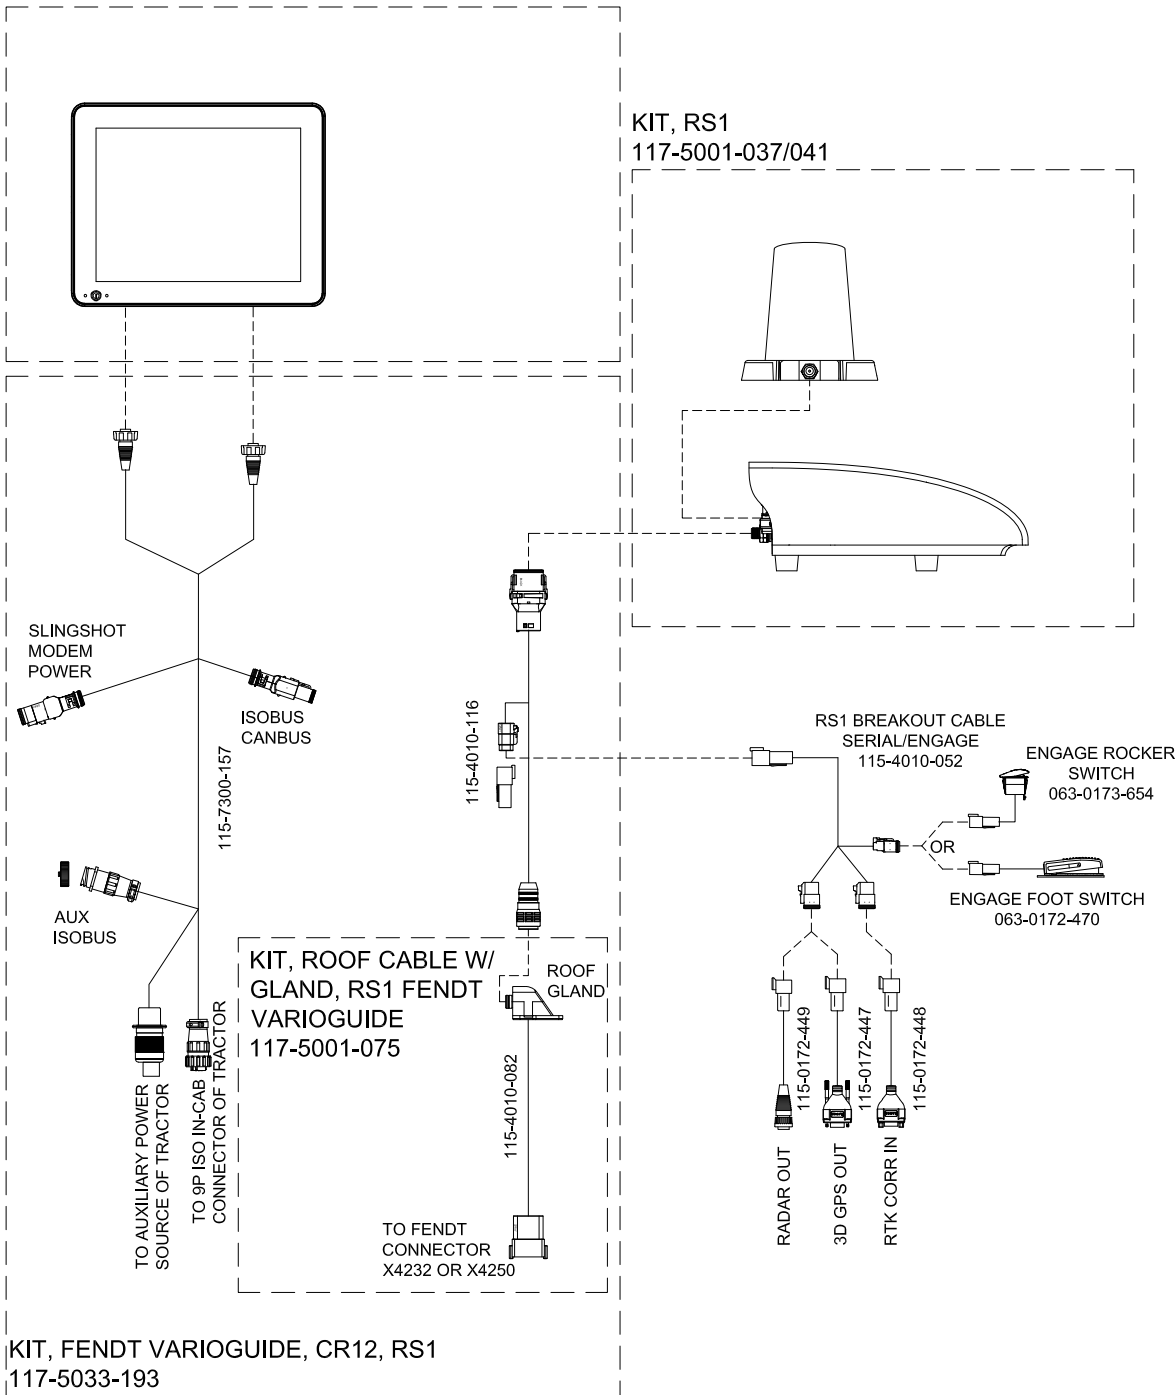

SYSTEM DRAWING, FENDT VARIOGUIDE, CR12, RS1

CONSOLE, CR12, UT UNLOCK
 117-2300-001/005
 CONSOLE, V4+, UT UNLOCK
 117-5010-068/069

KIT, RS1
 117-5001-037/041

RELEASED DATE	ECO #	REV.	DRAWING NO.
6/30/20	35164	A	054-5033-193
6/22/21	37567	B	054-5033-193