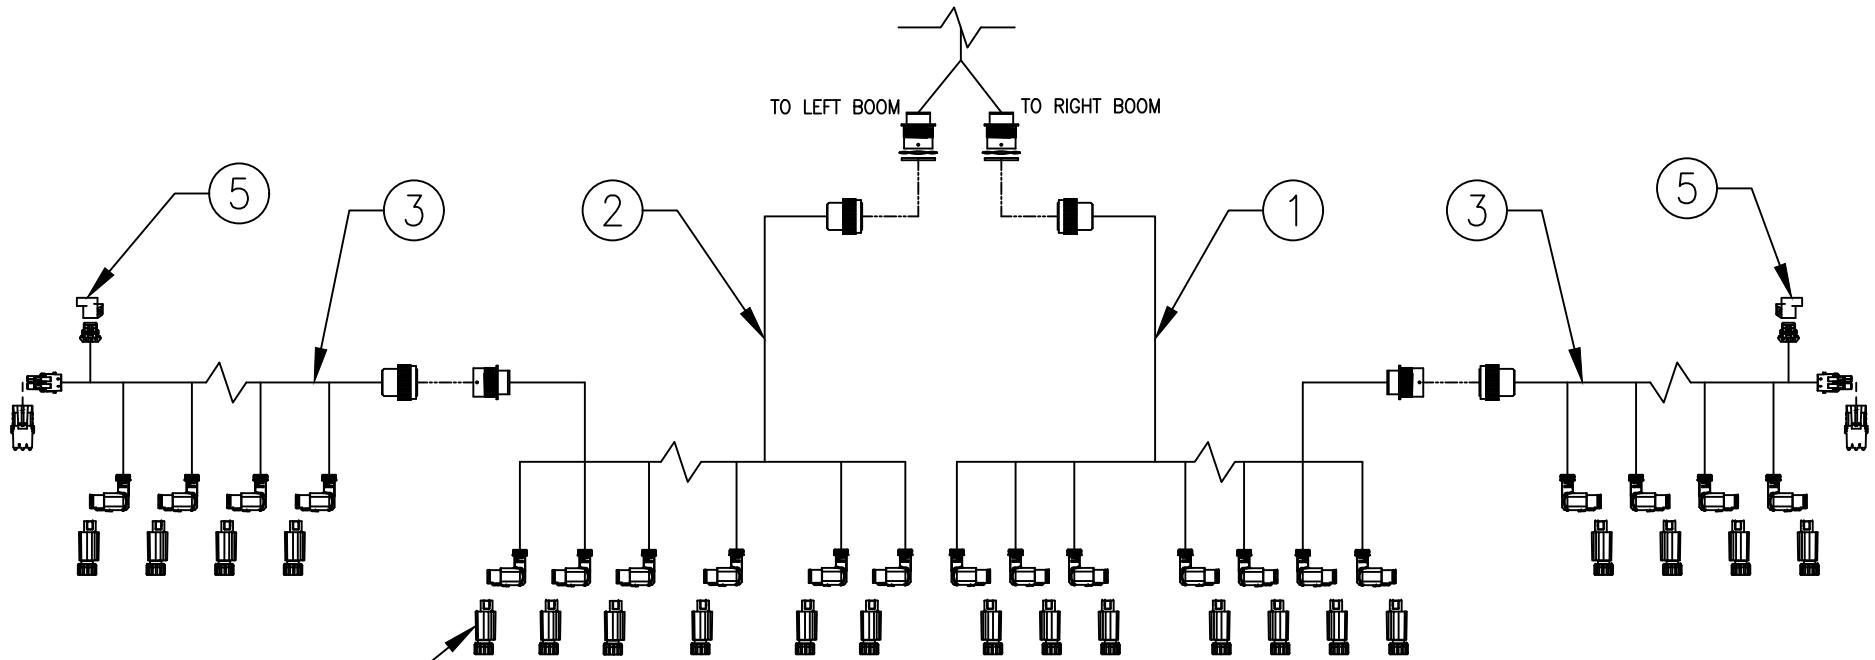

HAWKEYE SYSTEM DIAGRAM, ROGATOR C-SERIES

RELEASED DATE	ECO #	REV.	DRAWING NO.
10/6/17	30217	A	054-1005-014
3/23/20	34728	B	054-1005-014

NOTES:

1. CABLES SHORTENED FOR GRAPHICAL PURPOSES

ITEM	DESCRIPTION	RG 900/1100/1300 120' BOOM 20" SPACING IN KIT P/N: 117-1007-200	RG 900/1100/1300 100' BOOM 20" SPACING IN KIT P/N: 117-1007-201	RG 900/1100/1300 90' BOOM 20" SPACING IN KIT P/N: 117-1007-202	RG 900/1100/1300 120' BOOM 15" SPACING IN KIT P/N: 117-1007-203	RG 900/1100/1300 100' BOOM 15" SPACING IN KIT P/N: 117-1007-204	RG 900/1100/1300 90' BOOM 15" SPACING IN KIT P/N: 117-1007-205
1	CABLE, RIGHT PRIMARY	115-7303-068	115-7303-109	115-7303-109	115-7303-140	115-7303-158	115-7303-158
2	CABLE, LEFT PRIMARY	115-7303-068	115-7303-109	115-7303-109	115-7303-123	115-7303-129	115-7303-129
3	CABLE, SECONDARY (QTY: 2)	115-7303-069	115-7303-110	115-7303-128	115-7303-124	115-7303-131	115-7303-130
4	TEE JET HAWKEYE VALVE ARAG/HYPRO HAWKEYE VALVE WILGER HAWKEYE VALVE	063-0173-672 063-0173-673 063-0173-674 (QTY: 72)	063-0173-672 063-0173-673 063-0173-674 (QTY: 60)	063-0173-672 063-0173-673 063-0173-674 (QTY: 54)	063-0173-672 063-0173-673 063-0173-674 (QTY: 95)	063-0173-672 063-0173-673 063-0173-674 (QTY: 79)	063-0173-672 063-0173-673 063-0173-674 (QTY: 60)
5	CAN TERMINATOR (QTY: 2)	063-0172-964	063-0172-964	063-0172-964	063-0172-964	063-0172-964	063-0172-964