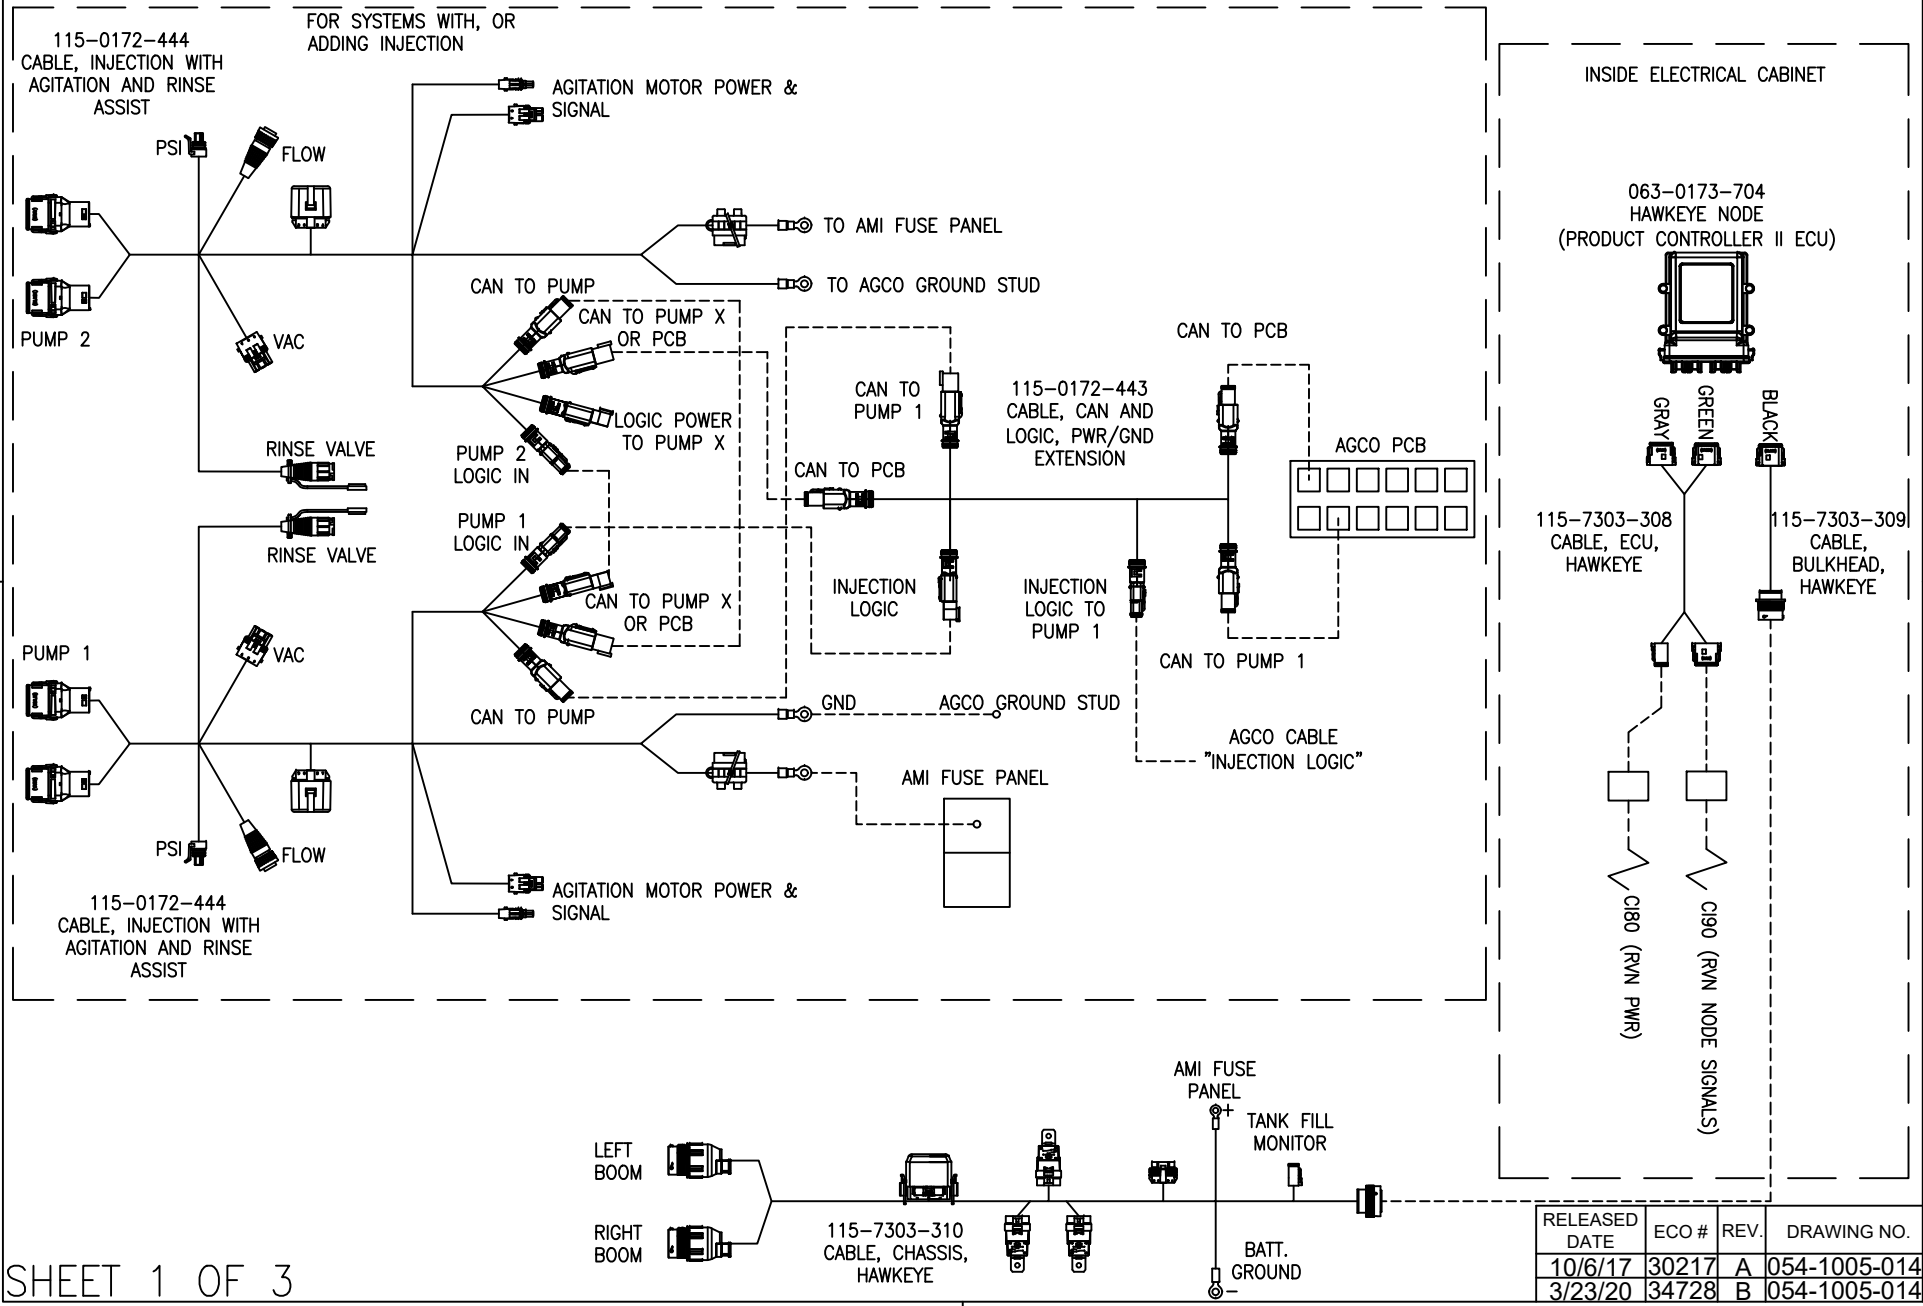

HAWKEYE SYSTEM DIAGRAM, ROGATOR C-SERIES

RELEASED DATE	ECO #	REV.	DRAWING NO.
10/6/17	30217	A	054-1005-014
3/23/20	34728	B	054-1005-014

NOTES:

1. CABLES SHORTENED FOR GRAPHICAL PURPOSES

ITEM	DESCRIPTION	RG 900/1100/1300 120' BOOM 20" SPACING IN KIT P/N: 117-1007-200	RG 900/1100/1300 100' BOOM 20" SPACING IN KIT P/N: 117-1007-201	RG 900/1100/1300 90' BOOM 20" SPACING IN KIT P/N: 117-1007-202	RG 900/1100/1300 120' BOOM 15" SPACING IN KIT P/N: 117-1007-203	RG 900/1100/1300 100' BOOM 15" SPACING IN KIT P/N: 117-1007-204	RG 900/1100/1300 90' BOOM 15" SPACING IN KIT P/N: 117-1007-205
1	CABLE, RIGHT PRIMARY	115-7303-068	115-7303-109	115-7303-109	115-7303-140	115-7303-158	115-7303-158
2	CABLE, LEFT PRIMARY	115-7303-068	115-7303-109	115-7303-109	115-7303-123	115-7303-129	115-7303-129
3	CABLE, SECONDARY (QTY: 2)	115-7303-069	115-7303-110	115-7303-128	115-7303-124	115-7303-131	115-7303-130
4	TEE JET HAWKEYE VALVE ARAG/HYPRO HAWKEYE VALVE WILGER HAWKEYE VALVE	063-0173-672 063-0173-673 063-0173-674 (QTY: 72)	063-0173-672 063-0173-673 063-0173-674 (QTY: 60)	063-0173-672 063-0173-673 063-0173-674 (QTY: 54)	063-0173-672 063-0173-673 063-0173-674 (QTY: 95)	063-0173-672 063-0173-673 063-0173-674 (QTY: 79)	063-0173-672 063-0173-673 063-0173-674 (QTY: 60)
5	CAN TERMINATOR (QTY: 2)	063-0172-964	063-0172-964	063-0172-964	063-0172-964	063-0172-964	063-0172-964

RELEASED DATE	ECO #	REV.	DRAWING NO.
10/6/17	30217	A	054-1005-014
3/23/20	34728	B	054-1005-014