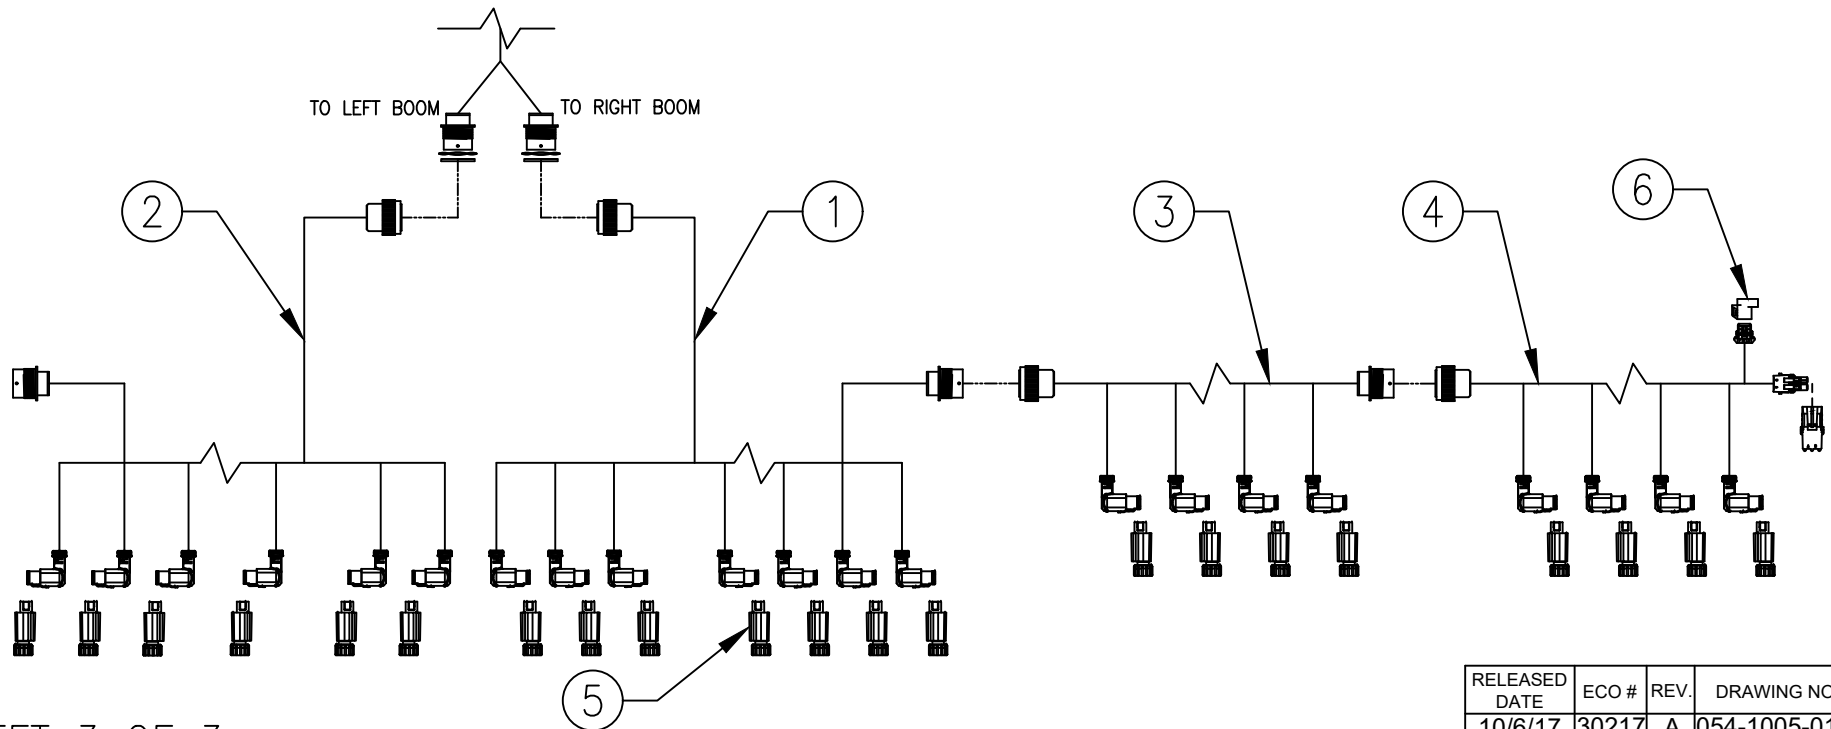

NOTES:

1. CABLES SHORTENED FOR GRAPHICAL PURPOSES

ITEM	DESCRIPTION	RG 900/1100/1300 120' BOOM 19" SPACING	RG 900/1100/1300 132' BOOM 19" SPACING	RG 900/1100/1300 100' BOOM 19" SPACING
		IN KIT P/N: 117-1007-213	IN KIT P/N: 117-1007-215	IN KIT P/N: 117-1007-216
1	CABLE, RIGHT PRIMARY	115-7306-038	115-7306-042	115-7306-052
2	CABLE, LEFT PRIMARY	115-7306-037	115-7306-041	115-7306-051
3	CABLE, MID (QTY: 2)	115-7306-039	115-7306-043	115-7306-053
4	CABLE, OUTER (QTY: 2)	115-7306-040	115-7306-044	115-7306-054
5	TEE JET HAWKEYE VALVE ARAG/HYPRO HAWKEYE VALVE WILGER HAWKEYE VALVE	063-0173-672 063-0173-673 063-0173-674 (QTY: 75)	063-0173-672 063-0173-673 063-0173-674 (QTY: 85)	063-0173-672 063-0173-673 063-0173-674 (QTY: 63)
6	CAN TERMINATOR (QTY: 2)	063-0172-964	063-0172-964	063-0172-964

RELEASED DATE	ECO #	REV.	DRAWING NO.
10/6/17	30217	A	054-1005-014
3/23/20	34728	B	054-1005-014