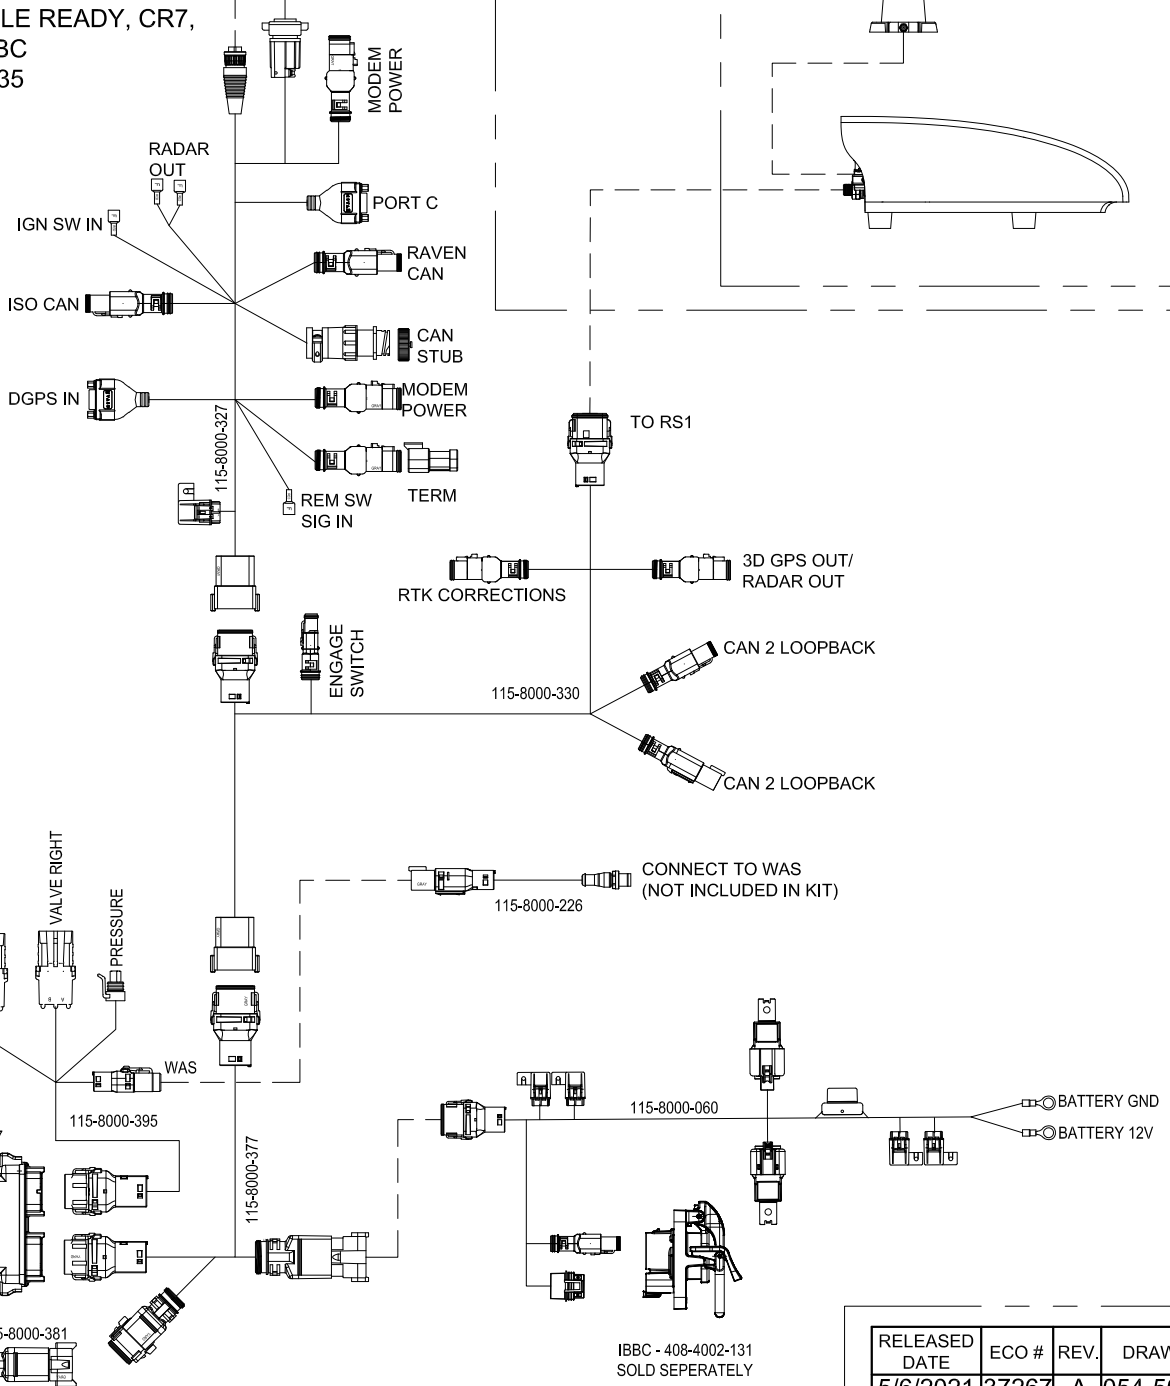

SYSTEM DRAWING, TRIMBLE READY, CR7, RS1, W/ IBBC

CONSOLE, CR7, UT UNLOCK
117-2295-014

KIT, RS1
117-5001-037/049

KIT, TRIMBLE READY, CR7,
RS1, W/ IBBC
117-5035-035

IBBC - 408-4002-131
SOLD SEPARATELY

RELEASED DATE	ECO #	REV.	DRAWING NO.
5/6/2021	37267	A	054-5035-035