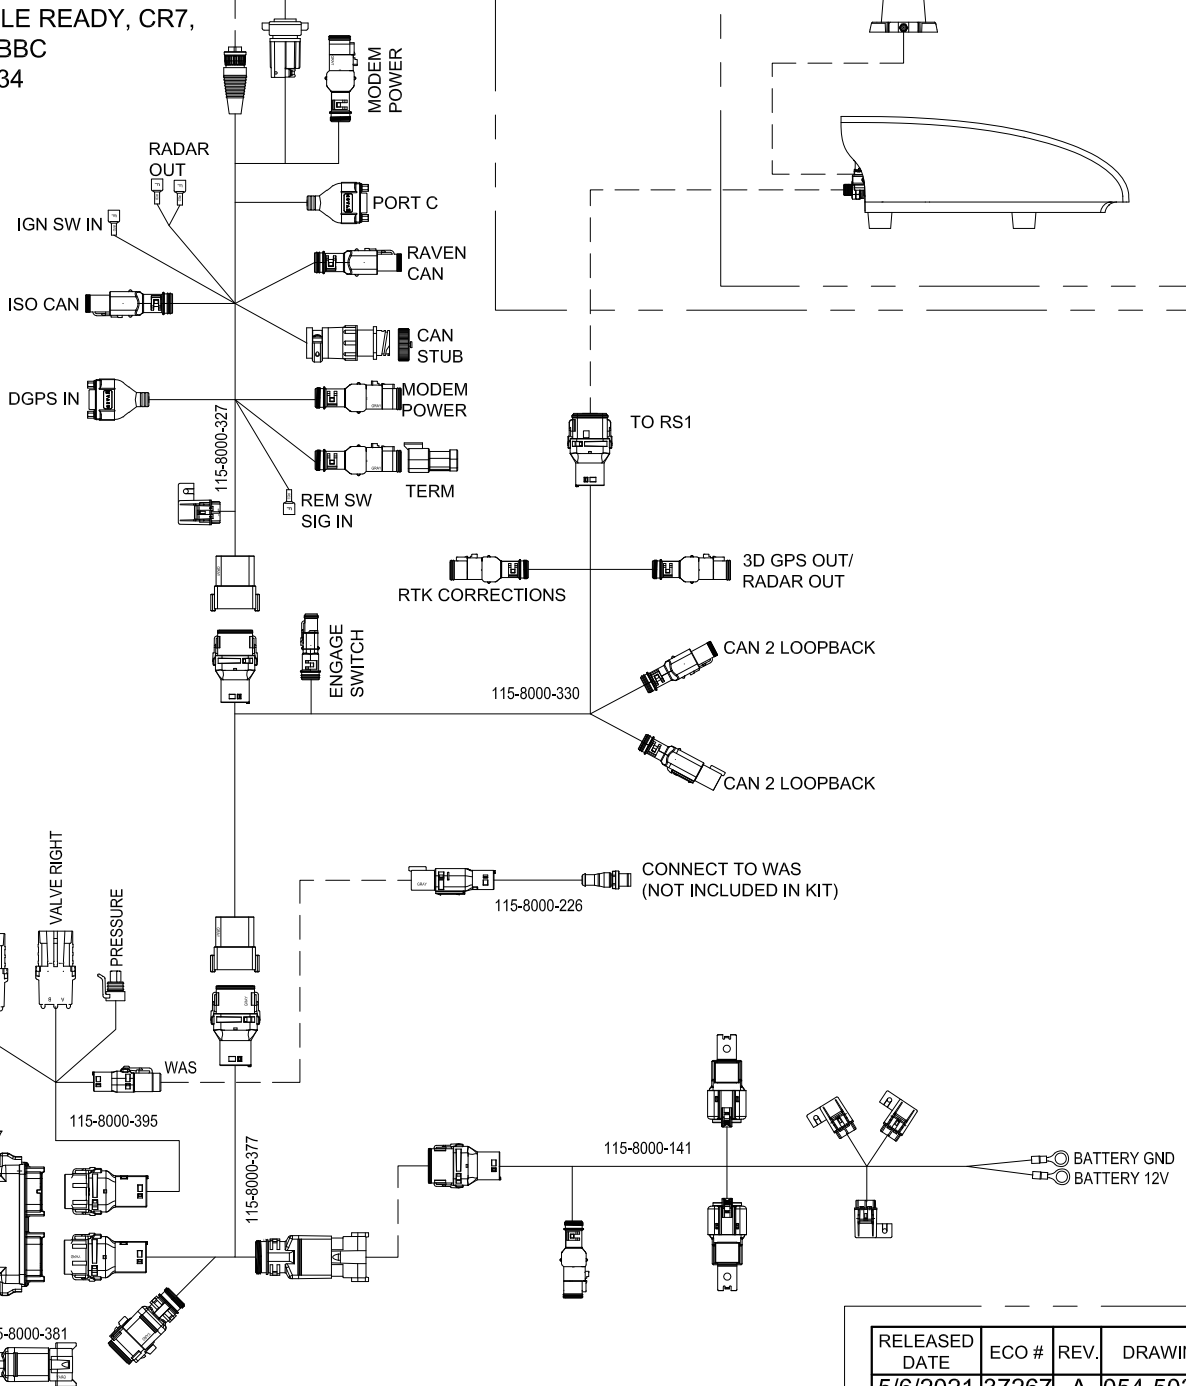

SYSTEM DRAWING, TRIMBLE READY, CR7, RS1, W/O IBBC

CONSOLE, CR7, UT UNLOCK
117-2295-014

KIT, RS1
117-5001-037/049

KIT, TRIMBLE READY, CR7,
RS1, W/O IBBC
117-5035-034

RELEASED DATE	ECO #	REV.	DRAWING NO.
5/6/2021	37267	A	054-5035-034