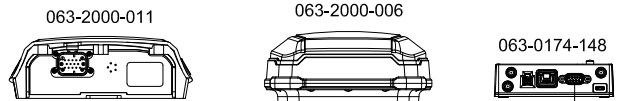

SYSTEM DRAWING, TRIMBLE READY, CR7, SC1 LVL 1, W/O IBBC

CONSOLE, CR7, UT UNLOCK
117-2295-014

KIT, 500S, SBAS
117-2000-020
KIT, 700S, SBAS/GS/RTK
117-2000-030 THRU -034

KIT, TRIMBLE READY, CR7,
SC1 LEVEL 1, W/O IBBC
117-5035-030