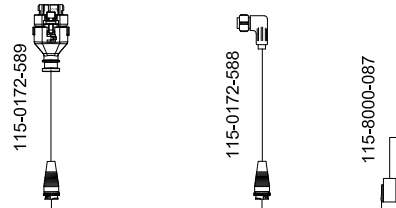

SYSTEM DRAWING, TRIMBLE READY, CR7, SC1 LVL 1, W/O IBBC

CONSOLE, CR7, UT UNLOCK
117-2295-014

KIT, 500S, SBAS
117-2000-020
KIT, 700S, SBAS/GS/RTK
117-2000-030 THRU -034

KIT, TRIMBLE READY, CR7,
SC1 LEVEL 1, W/O IBBC
117-5035-030