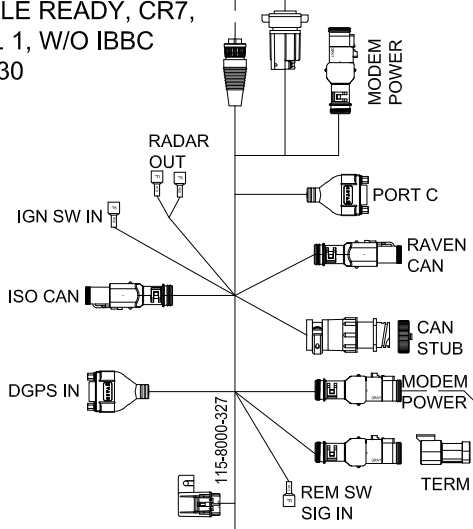

SYSTEM DRAWING, TRIMBLE READY, CR7, SC1 LVL 1, W/O IBBC

CONSOLE, CR7, UT UNLOCK
117-2295-014

KIT, 500S, SBAS
117-2000-020
KIT, 700S, SBAS/GS/RTK
117-2000-030 THRU -034

KIT, TRIMBLE READY, CR7,
SC1 LEVEL 1, W/O IBBC
117-5035-030