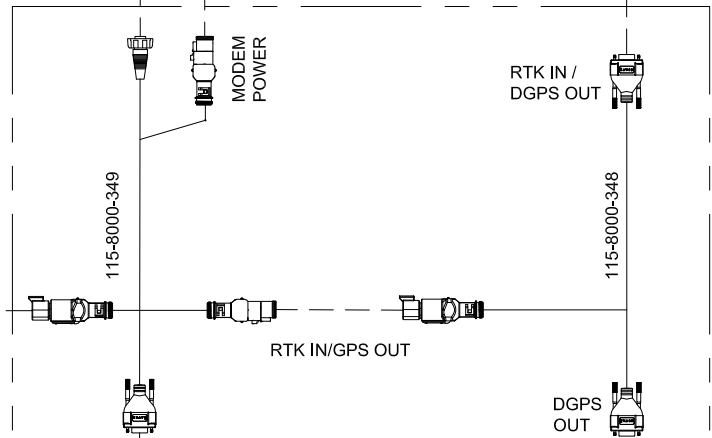

SYSTEM DRAWING, TRIMBLE READY, CR7, SC1 LVL 1, W/O IBBC

CONSOLE, CR7, UT UNLOCK
117-2295-014

KIT, 500S, SBAS
117-2000-020
KIT, 700S, SBAS/GS/RTK
117-2000-030 THRU -034

KIT, TRIMBLE READY, CR7,
SC1 LEVEL 1, W/O IBBC
117-5035-030