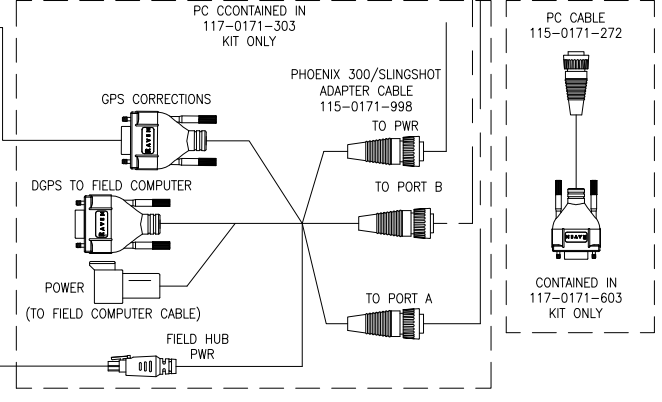

KIT, PHOENIX 300 RTK W/GLONASS 117-0171-303
KIT, PHOENIX 300 GS 117-0171-603

MBA-6 ANTENNA 063-0172-651