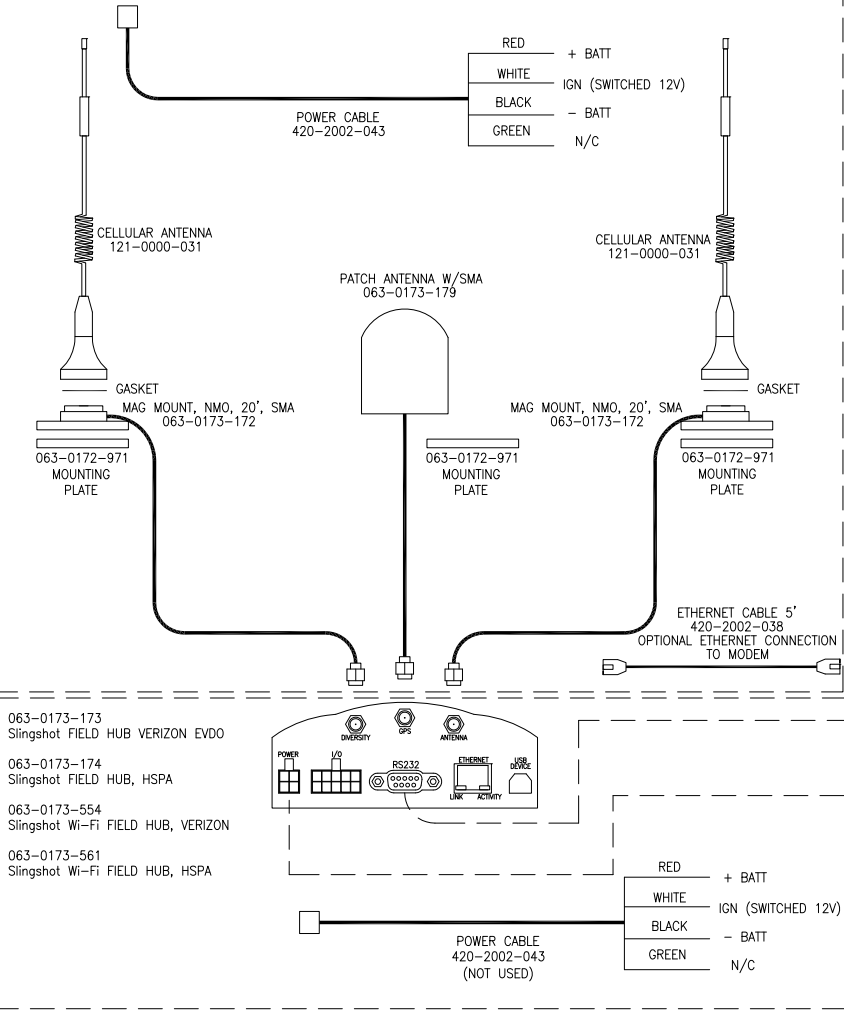

MBA-6 ANTENNA 063-0172-651

RELEASED DATE	ECO NO.	PROD. MGR.	SERV.	PROD. CHAMP.	ENG.	DRAFT.	REV.	DRAWING NO.
	E17536	JEK	TAC	LLM	LDE	AJK2	C	054-3600-001
9/5/14	E22781	NM	AT	SAH	CRM	BJH	D	054-3600-001

SLINGSHOT/ENVIZIO PRO II WITH GPS (MBA-6 ANTENNA)

Slingshot FIELD HUB KIT, VERIZON: 117-0171-304
 Slingshot Wi-Fi FIELD HUB KIT, VERIZON: 117-0171-514
 Slingshot Wi-Fi FIELD HUB KIT, HSPA: 117-0171-517
 Slingshot FIELD HUB KIT, HSPA: 117-0171-357

Slingshot ANTENNA KIT: 117-0171-356