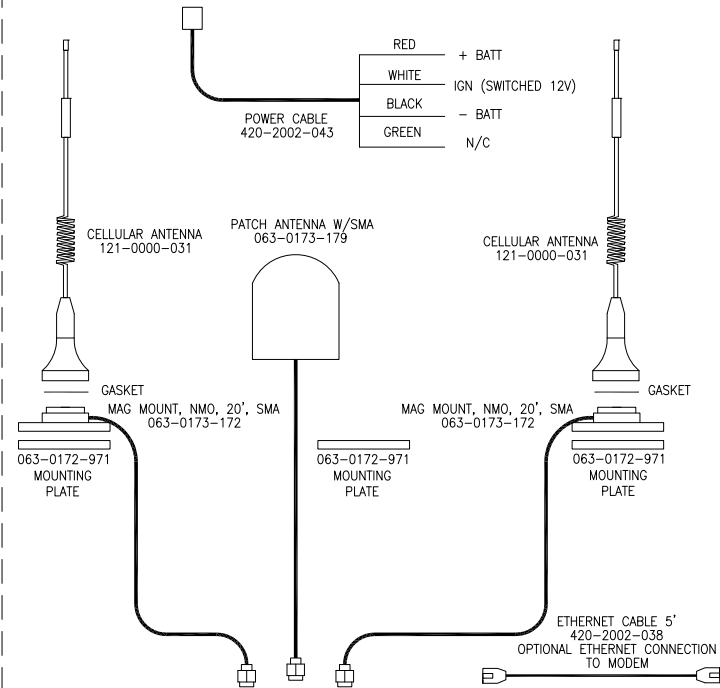

slingshot/PHOENIX 300 GPS SYSTEM

Slingshot FIELD HUB KIT, VERIZON: 117-0171-304
 Slingshot Wi-Fi Field Hub Kit, Verizon 117-0171-514
 Slingshot Wi-Fi Field Hub Kit, HSPA 117-0171-517
 *Slingshot FIELD HUB KIT, HSPA: 117-0171-357

NOTE:
 THESE KITS INCLUDE ONLY
 ONE POWER CABLE

OPTIONAL:
 MOUNTING BRACKET KIT
 117-0171-427 -OR-
 117-0171-428 (INCLUDES VIPER PRO CLAMPS)

Slingshot ANTENNA KIT: 117-0171-356

063-0173-173
 Slingshot FIELD HUB VERIZON EVDO