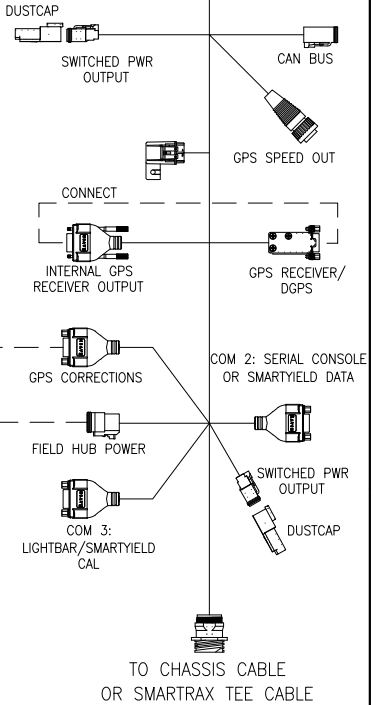

063-0173-173
 Slingshot FIELD HUB VERIZON EVDO

063-0173-174
 Slingshot FIELD HUB, HSPA

063-0173-554
 Slingshot Wi-Fi FIELD HUB, VERIZON

063-0173-561
 Slingshot Wi-Fi FIELD HUB, HSPA

MBA-6 ANTENNA*
 063-0172-651

MOUNTING PLATE*
 063-0172-971

KIT, ENVIZIO PRO II RTK+GLONASS
 117-5010-009KG
 KIT, ENVIZIO PRO II GS
 117-5010-009C

ANTENNA CABLE*
 115-0171-787

*ALSO INCLUDED IN KIT:
 MOUNTING KIT: 117-0171-132
 MANUAL: 016-0171-148
 QRC: 016-0171-149

ENVIZIO PRO II
 063-0173-517

CABLE SOLD SEPARATELY:
 ENVIZIO PRO (II)/VIPER
 PRO CHASSIS CABLE
 INTERFACE, GEN II
 115-0172-001

RELEASED DATE	ECO NO.	PROD. MGR.	SERV.	PROD. CHAMP.	ENG.	DRAFT.	REV.	DRAWING NO.
	E17536	JEK	TAC	LLM	LDE	AJK2	C	054-3600-001
9/5/14	E22781	NM	AT	SAH	CRM	BJH	D	054-3600-001