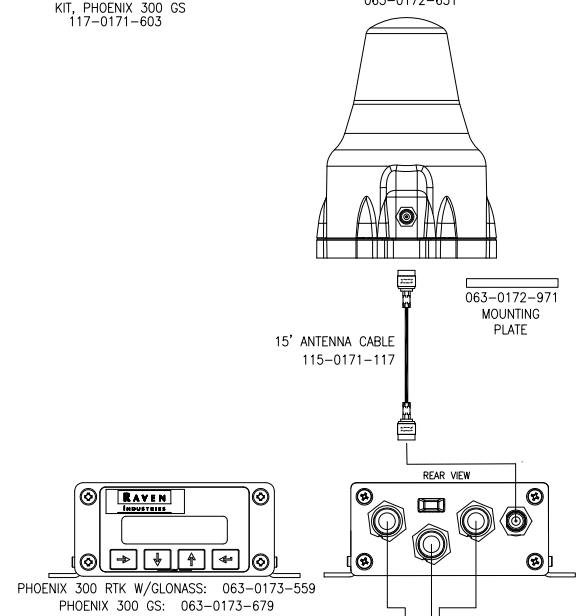

KIT, PHOENIX 300 RTK W/GLONASS 117-0171-303
KIT, PHOENIX 300 GS 117-0171-603

MBA-6 ANTENNA 063-0172-651