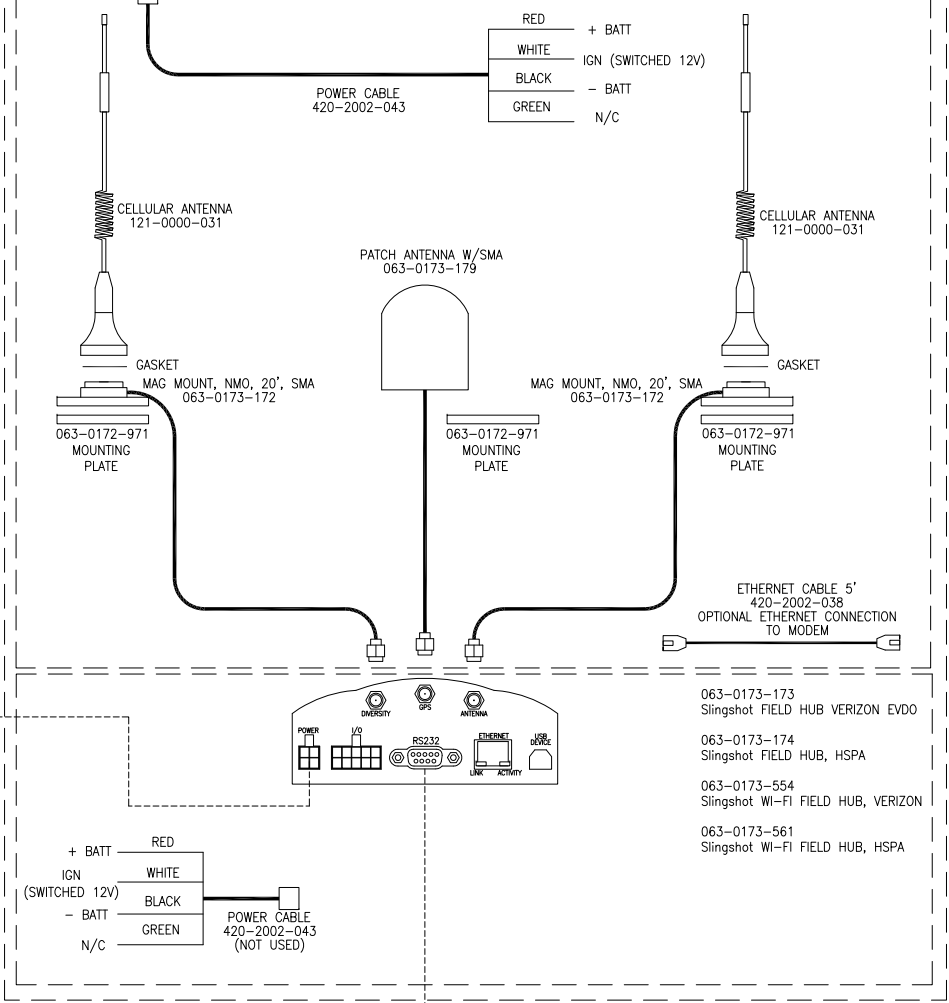

CRUIZER II RTK SMARTRAX W/SLINGSHOT

Slingshot FIELD HUB KIT, VERIZON: 117-0171-304
 Slingshot WI-FI FIELD HUB KIT, VERIZON: 117-0171-514
 Slingshot WI-FI FIELD HUB KIT, HSPA: 117-0171-517
 *Slingshot FIELD HUB KIT, HSPA: 117-0171-357

NOTE:
 THESE KITS INCLUDE ONLY
 ONE POWER CABLE

Slingshot ANTENNA KIT: 117-0171-356

063-0173-173
 Slingshot FIELD HUB VERIZON EVDO

063-0173-174
 Slingshot FIELD HUB, HSPA

063-0173-554
 Slingshot WI-FI FIELD HUB, VERIZON

063-0173-561
 Slingshot WI-FI FIELD HUB, HSPA

+ BATT RED
 IGN (SWITCHED 12V) WHITE
 - BATT BLACK
 N/C GREEN

POWER CABLE 420-2002-043 (NOT USED)

OPTIONAL:
 REMOTE SWITCH KIT
 117-0171-298

REMOTE SWITCH EXTENSION CABLE 20'
 115-0171-501

BATTERY CONNECTIONS:
 POSITIVE CONNECTIONS
 ARE FUSED.

RELEASED DATE	ECO NO.	PROD. MGR.	SERV. MGR.	PROD. CHAMP.	ENG.	DRAFT.	REV.	DRAWING NO.
12/14/11	E18361	TPH	AT	NRP	LDP	TGD	A	054-2230-002
10/20/14	E23833	NDM	-	SAH	CRM	JJP	B	054-2230-002