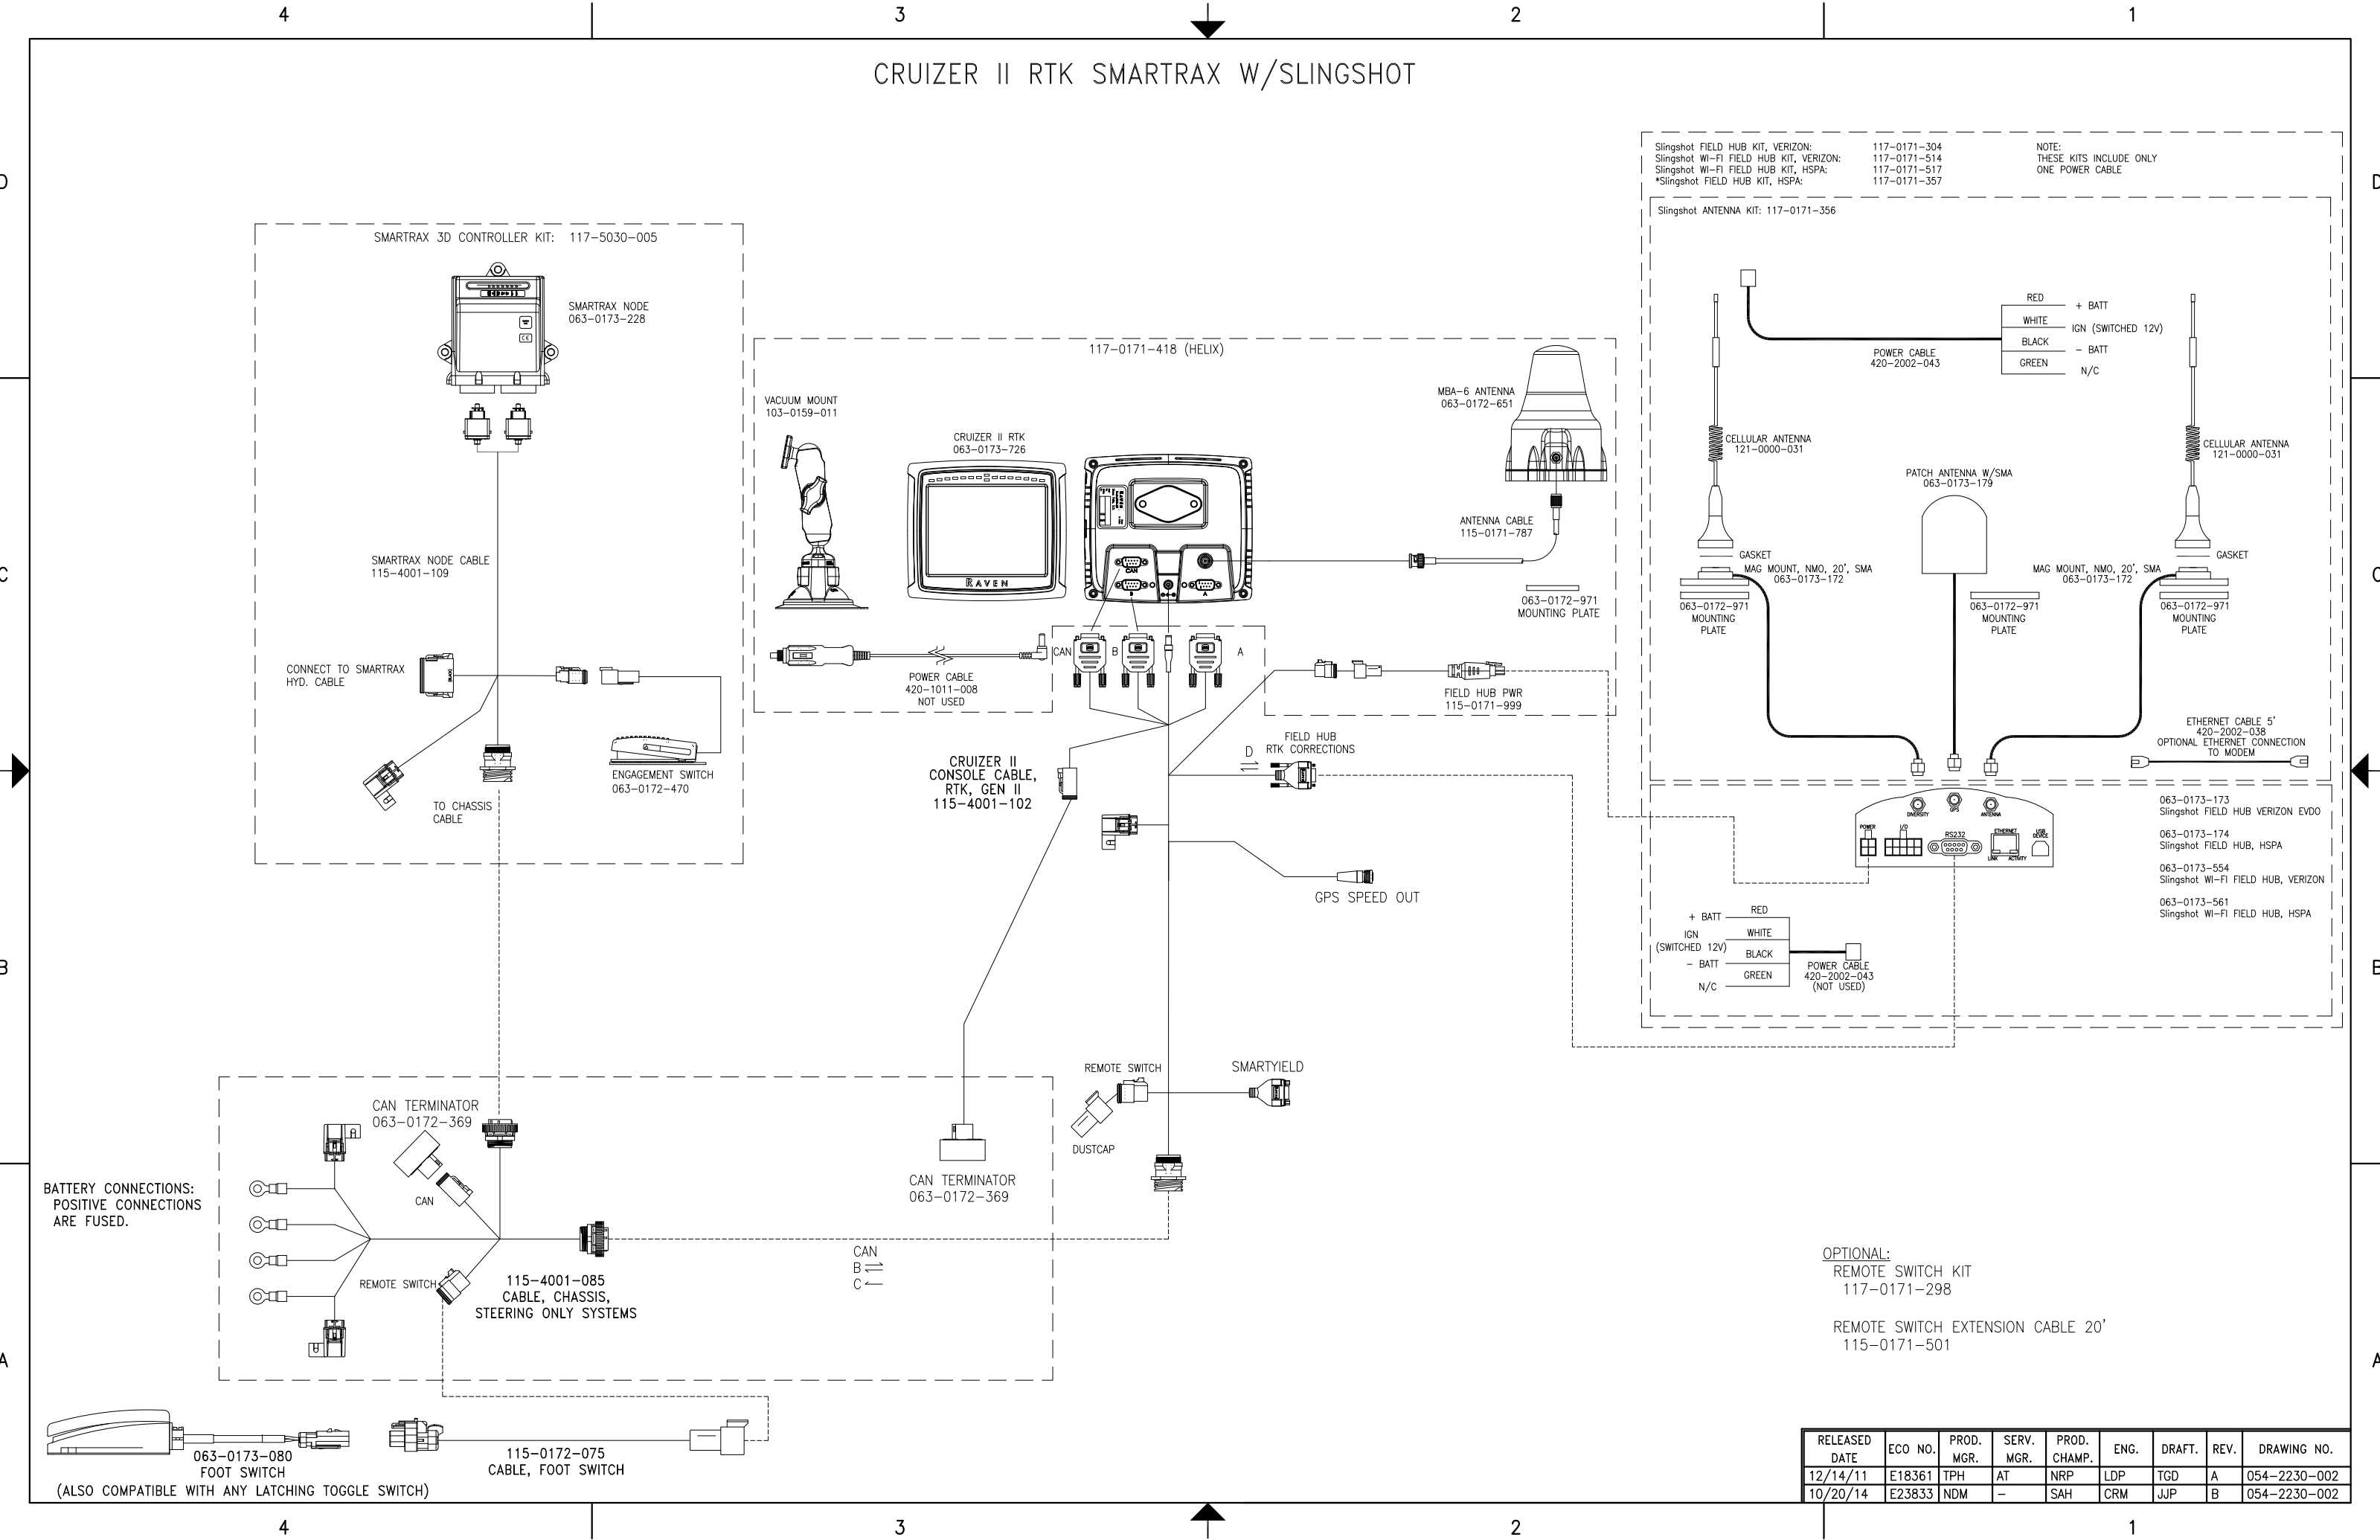

CRUIZER II RTK SMARTRAX W/SLINGSHOT

Slingshot FIELD HUB KIT, VERIZON: 117-0171-304
 Slingshot WI-FI FIELD HUB KIT, VERIZON: 117-0171-514
 Slingshot WI-FI FIELD HUB KIT, HSPA: 117-0171-517
 *Slingshot FIELD HUB KIT, HSPA: 117-0171-357

NOTE:
 THESE KITS INCLUDE ONLY
 ONE POWER CABLE

Slingshot ANTENNA KIT: 117-0171-356

063-0173-173
 Slingshot FIELD HUB VERIZON EVDO

063-0173-174
 Slingshot FIELD HUB, HSPA

063-0173-554
 Slingshot WI-FI FIELD HUB, VERIZON

063-0173-561
 Slingshot WI-FI FIELD HUB, HSPA

+ BATT RED
 IGN (SWITCHED 12V) WHITE
 - BATT BLACK
 N/C GREEN

POWER CABLE 420-2002-043 (NOT USED)

OPTIONAL:
 REMOTE SWITCH KIT
 117-0171-298

REMOTE SWITCH EXTENSION CABLE 20'
 115-0171-501

BATTERY CONNECTIONS:
 POSITIVE CONNECTIONS
 ARE FUSED.

RELEASED DATE	ECO NO.	PROD. MGR.	SERV. MGR.	PROD. CHAMP.	ENG.	DRAFT.	REV.	DRAWING NO.
12/14/11	E18361	TPH	AT	NRP	LDP	TGD	A	054-2230-002
10/20/14	E23833	NDM	-	SAH	CRM	JJP	B	054-2230-002