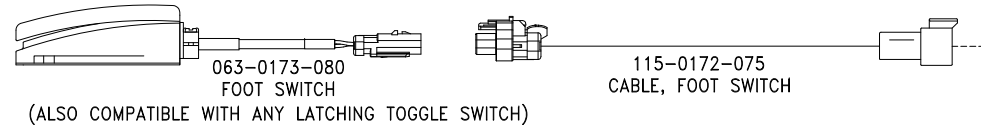

063-0173-561
 Slingshot WI-FI FIELD HUB, HSPA

+ BATT RED
 IGN (SWITCHED 12V) WHITE
 - BATT BLACK
 N/C GREEN

POWER CABLE 420-2002-043 (NOT USED)

OPTIONAL:
 REMOTE SWITCH KIT
 117-0171-298

REMOTE SWITCH EXTENSION CABLE 20'
 115-0171-501

BATTERY CONNECTIONS:
 POSITIVE CONNECTIONS
 ARE FUSED.

RELEASED DATE	ECO NO.	PROD. MGR.	SERV. MGR.	PROD. CHAMP.	ENG.	DRAFT.	REV.	DRAWING NO.
12/14/11	E18361	TPH	AT	NRP	LDP	TGD	A	054-2230-002
10/20/14	E23833	NDM	-	SAH	CRM	JJP	B	054-2230-002