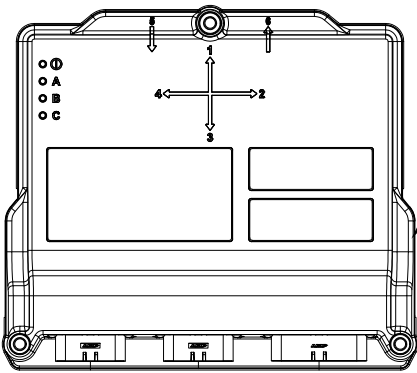

HAWKEYE 2 SYSTEM DIAGRAM, APACHE MY 17 & 18

CHASSIS CABLES APACHE 720/730/1020/1025/1030/1220/1230			
ITEM	RAVEN P/N	ET P/N	DESCRIPTION
1	063-0173-956	-	RCM (MAIN ECU)
2	115-7303-143	-	ECU CABLE
3	115-2005-008	-	POWER CABLE
4	115-2005-095	-	PCII TO RCM ADAPTER CABLE
5	115-2005-001	-	ECU CABLE
6	408-4002-333	-	DUSTCAP

RELEASED DATE	ECO #	REV.	DRAWING NO.
9/23/20	34661	A	054-2005-004

HAWKEYE 2 SYSTEM DIAGRAM, APACHE MY 19 & 20

CHASSIS CABLES APACHE 840/1040/1240

ITEM	RAVEN P/N	ET P/N	DESCRIPTION
1	063-0173-956	-	RCM (MAIN ECU)
2	115-0172-522	720510019	ECU CABLE
3	115-2005-091		POWER CABLE
4	115-2005-095		PCII TO RCM ADAPTER CABLE