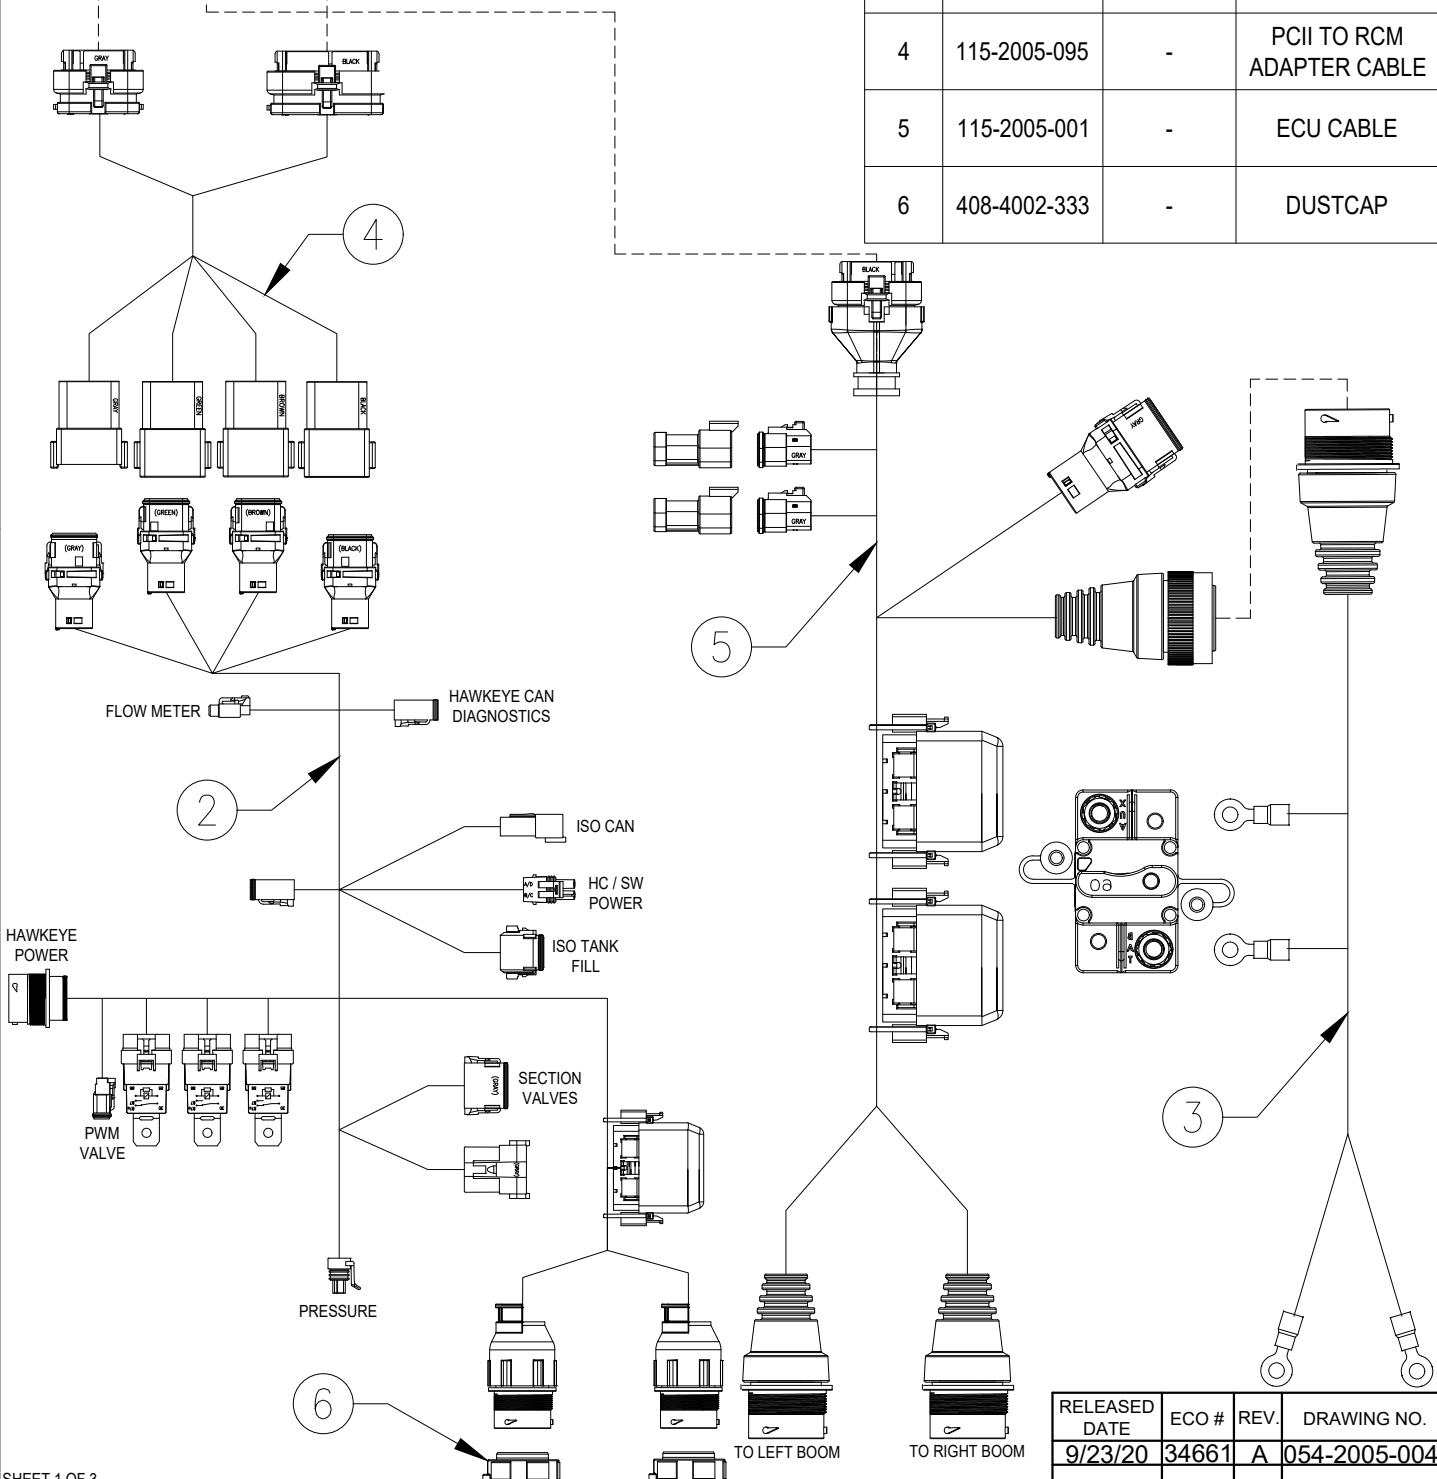

HAWKEYE 2 SYSTEM DIAGRAM, APACHE MY 17 & 18

CHASSIS CABLES APACHE 720/730/1020/1025/1030/1220/1230			
ITEM	RAVEN P/N	ET P/N	DESCRIPTION
1	063-0173-956	-	RCM (MAIN ECU)
2	115-7303-143	-	ECU CABLE
3	115-2005-008	-	POWER CABLE
4	115-2005-095	-	PCII TO RCM ADAPTER CABLE
5	115-2005-001	-	ECU CABLE
6	408-4002-333	-	DUSTCAP

RELEASED DATE	ECO #	REV.	DRAWING NO.
9/23/20	34661	A	054-2005-004

HAWKEYE 2 SYSTEM DIAGRAM, APACHE MY 19 & 20

CHASSIS CABLES APACHE 840/1040/1240

ITEM	RAVEN P/N	ET P/N	DESCRIPTION
1	063-0173-956	-	RCM (MAIN ECU)
2	115-0172-522	720510019	ECU CABLE
3	115-2005-091		POWER CABLE
4	115-2005-095		PCII TO RCM ADAPTER CABLE

RELEASED DATE	ECO #	REV.	DRAWING NO.
9/23/20	34661	A	054-2005-004

HAWKEYE 2 SYSTEM DIAGRAM, APACHE

- NOTES:**
 1. CABLES SHORTENED FOR GRAPHICAL PURPOSES.
 2. ALL KITS INCLUDE A SYSTEM SERVICE KIT, O-RINGS, AND NECESSARY MOUNTING BRACKET AND HARDWARE TO COMPLETE INSTALLATION.

RELEASED DATE	ECO #	REV.	DRAWING NO.
9/23/20	34661	A	054-2005-004