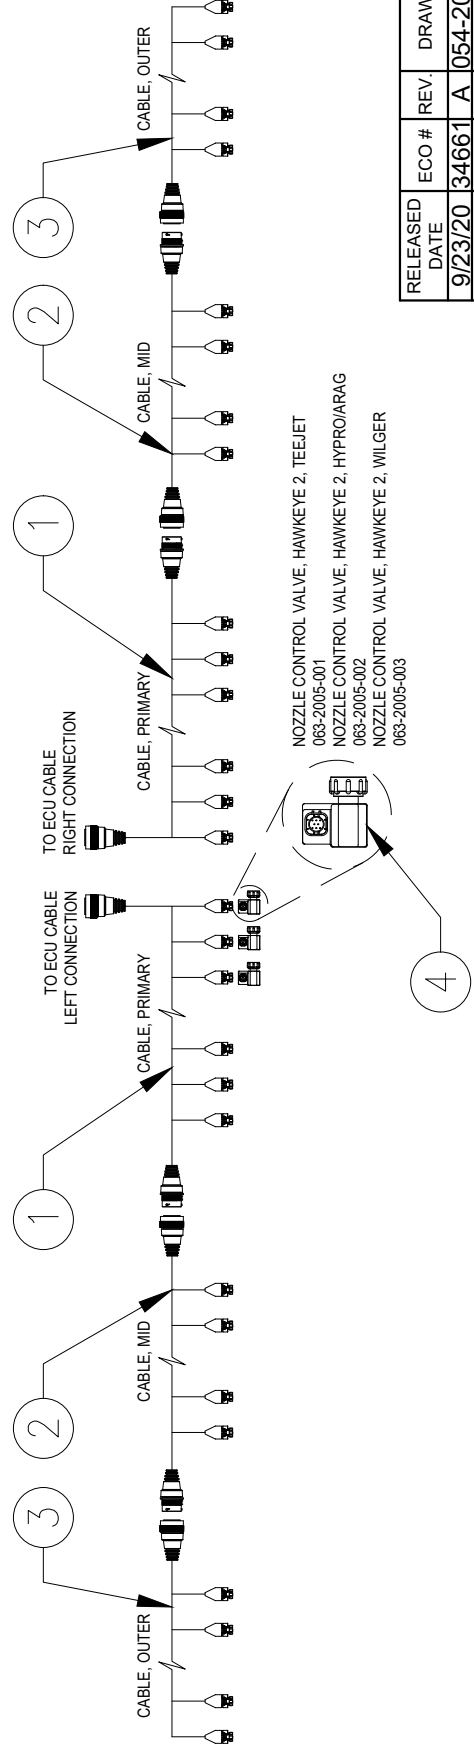

ITEM NO.	DESCRIPTION	60/90 BOOM 15" SPACING	60/90 BOOM 20" SPACING	90' BOOM 15" SPACING	90' BOOM 20" SPACING	100' BOOM 15" SPACING	100' BOOM 20" SPACING	100' BOOM 15" SPACING (POMMIER BOOM)	100' BOOM 20" SPACING (POMMIER BOOM)	120' BOOM 15" SPACING (POMMIER BOOM)	120' BOOM 20" SPACING (POMMIER BOOM)	132' BOOM 15" SPACING (POMMIER BOOM)	132' BOOM 20" SPACING (POMMIER BOOM)
1	CABLE, INNER	115-2005-146 (L) 115-2005-147 (R)	115-2005-074	115-2005-146 (L) 115-2005-147 (R)	115-2005-074	115-2005-146 (L) 115-2005-147 (R)	115-2005-141	115-2005-143 (L) 115-2005-144 (R)	115-2005-133	115-2005-100 (L) 115-2005-101 (R)	115-2005-088	N/A	115-2005-092
2	CABLE, MID	115-2005-155	115-2005-075	115-2005-148	115-2005-156	115-2005-150	115-2005-142	115-2005-145	115-2005-134	115-2005-102	115-2005-089	N/A	115-2005-093
3	CABLE, OUTER	115-2005-149	115-2005-076	115-2005-149	115-2005-157	115-2005-149	115-2005-090	115-2005-103	115-2005-090	115-2005-103	115-2005-090	N/A	115-2005-090
4	TEEJET NCV ARAGHYPRO NCV WILGER NCV	063-2005-001 063-2005-002 063-2005-003 (QTY: 73)	063-2005-001 063-2005-002 063-2005-003 (QTY: 54)	063-2005-001 063-2005-002 063-2005-003 (QTY: 73)	063-2005-001 063-2005-002 063-2005-003 (QTY: 54)	063-2005-001 063-2005-002 063-2005-003 (QTY: 81)	063-2005-001 063-2005-002 063-2005-003 (QTY: 62)	063-2005-001 063-2005-002 063-2005-003 (QTY: 81)	063-2005-001 063-2005-002 063-2005-003 (QTY: 60)	063-2005-001 063-2005-002 063-2005-003 (QTY: 97)	063-2005-001 063-2005-002 063-2005-003 (QTY: 72)	N/A	063-2005-001 063-2005-002 063-2005-003 (QTY: 80)
N/A	KITS MY 17 & 18												
N/A	KITS MY 19 & 20	117-2005-132 (WILGER) 117-2005-143 (TEEJET) 117-2005-156 (ARAGHYPRO)	117-2005-133 (WILGER) 117-2005-144 (TEEJET) 117-2005-157 (ARAGHYPRO)	117-2005-134 (WILGER) 117-2005-145 (TEEJET) 117-2005-158 (ARAGHYPRO)	117-2005-135 (WILGER) 117-2005-146 (TEEJET) 117-2005-159 (ARAGHYPRO)	117-2005-136 (WILGER) 117-2005-147 (TEEJET) 117-2005-160 (ARAGHYPRO)	117-2005-137 (WILGER) 117-2005-148 (TEEJET) 117-2005-161 (ARAGHYPRO)	117-2005-138 (WILGER) 117-2005-149 (TEEJET) 117-2005-162 (ARAGHYPRO)	117-2005-139 (WILGER) 117-2005-150 (TEEJET) 117-2005-163 (ARAGHYPRO)	117-2005-140 (WILGER) 117-2005-151 (TEEJET) 117-2005-164 (ARAGHYPRO)	117-2005-130 (WILGER) 117-2005-141 (TEEJET) 117-2005-154 (ARAGHYPRO)	N/A	117-2005-131 (WILGER) 117-2005-142 (TEEJET) 117-2005-155 (ARAGHYPRO)

RELEASED DATE	ECO #	REV.	DRAWING NO.
9/23/20	34661	A	054-2005-004