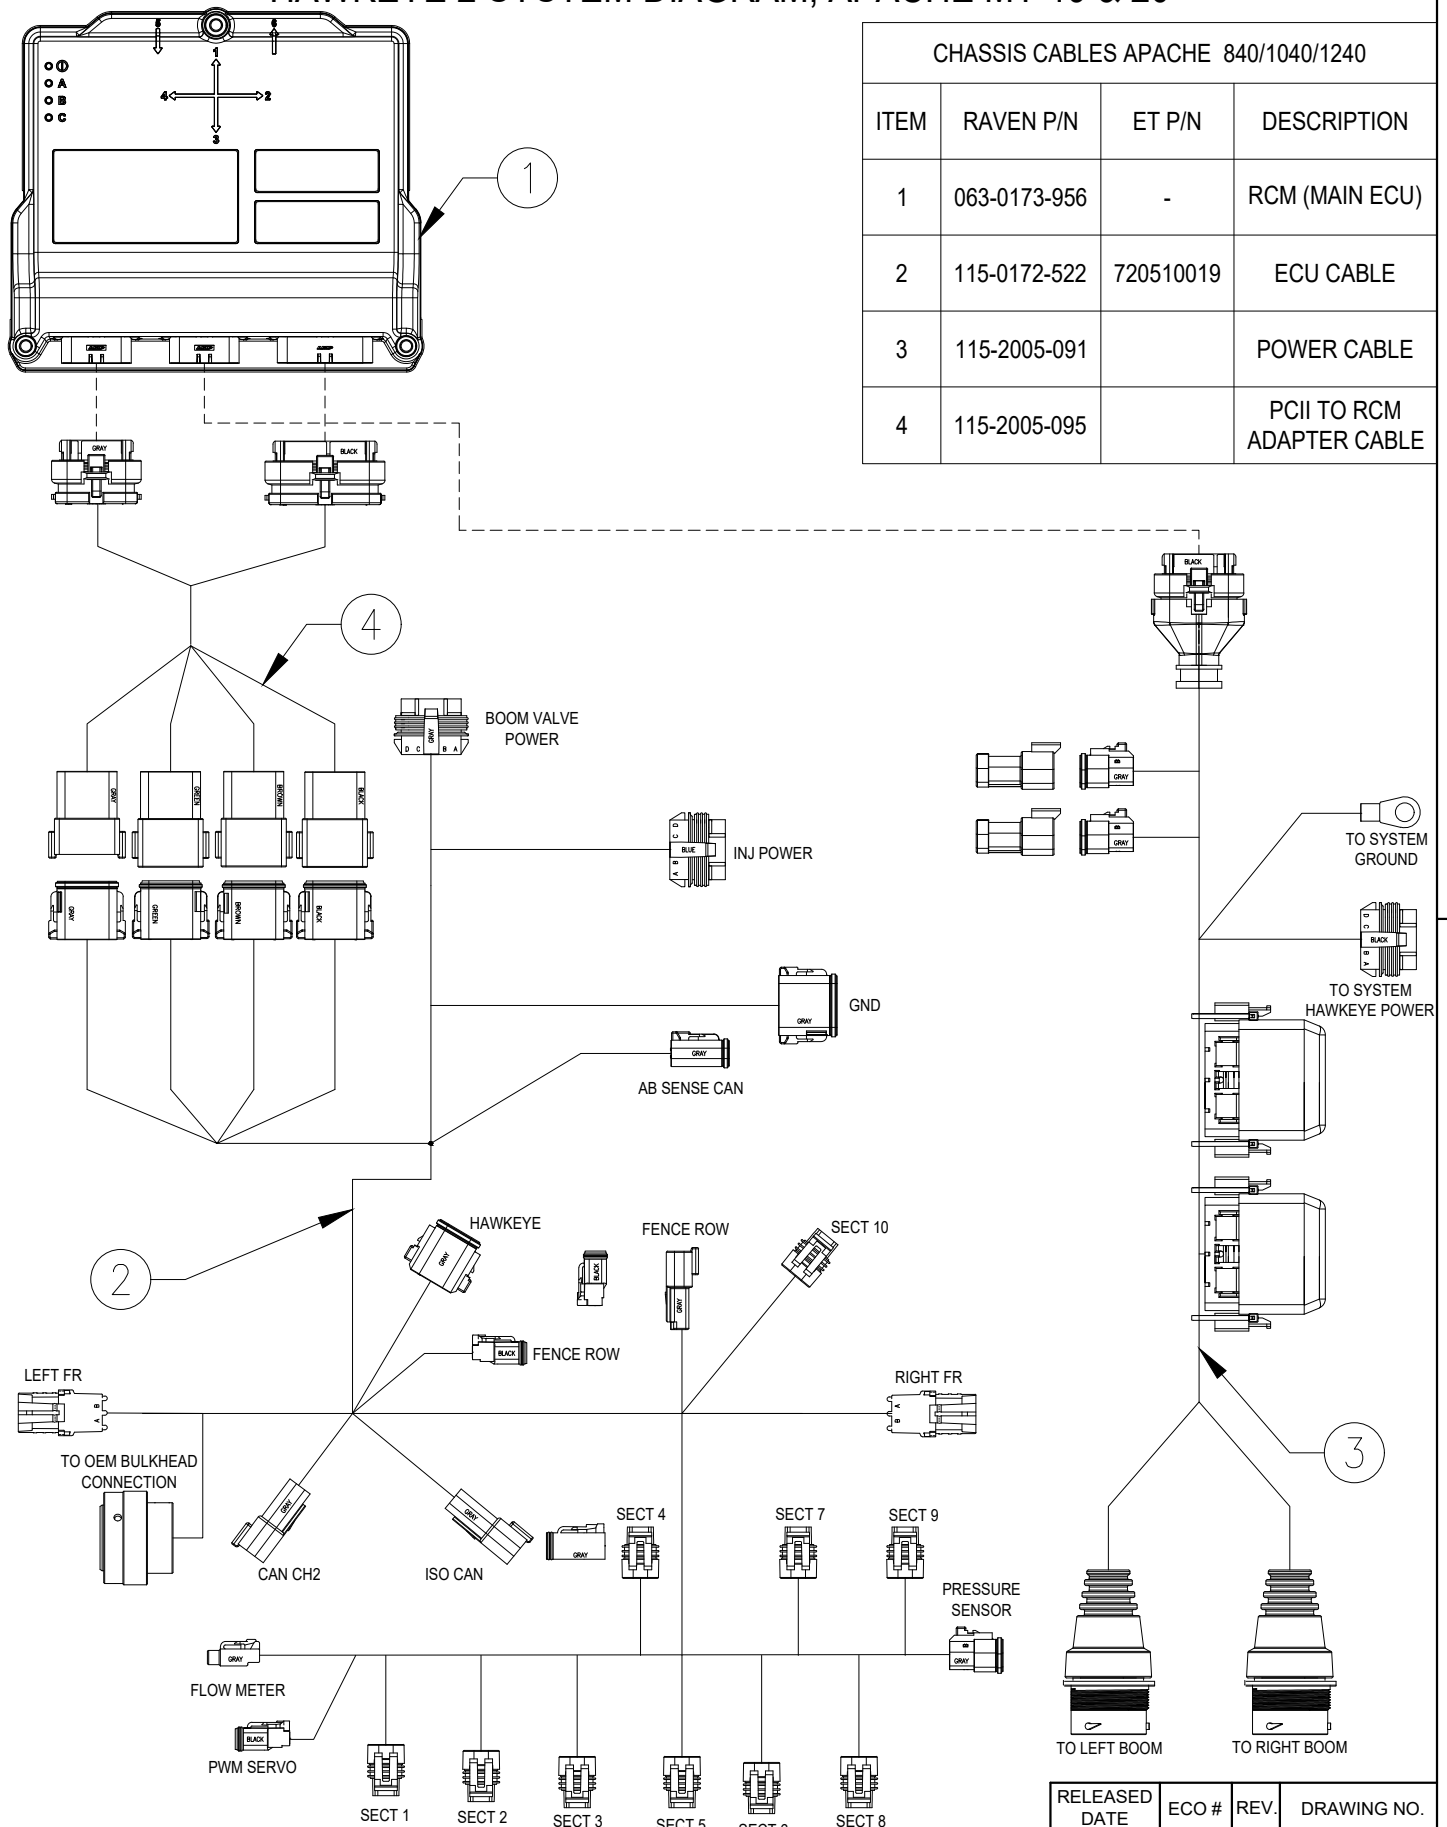

HAWKEYE 2 SYSTEM DIAGRAM, APACHE MY 17 & 18

CHASSIS CABLES APACHE 720/730/1020/1025/1030/1220/1230			
ITEM	RAVEN P/N	ET P/N	DESCRIPTION
1	063-0173-956	-	RCM (MAIN ECU)
2	115-7303-143	-	ECU CABLE
3	115-2005-008	-	POWER CABLE
4	115-2005-095	-	PCII TO RCM ADAPTER CABLE
5	115-2005-001	-	ECU CABLE
6	408-4002-333	-	DUSTCAP

RELEASED DATE	ECO #	REV.	DRAWING NO.
9/23/20	34661	A	054-2005-004

HAWKEYE 2 SYSTEM DIAGRAM, APACHE MY 19 & 20

CHASSIS CABLES APACHE 840/1040/1240

ITEM	RAVEN P/N	ET P/N	DESCRIPTION
1	063-0173-956	-	RCM (MAIN ECU)
2	115-0172-522	720510019	ECU CABLE
3	115-2005-091		POWER CABLE
4	115-2005-095		PCII TO RCM ADAPTER CABLE

RELEASED DATE	ECO #	REV.	DRAWING NO.
9/23/20	34661	A	054-2005-004

HAWKEYE 2 SYSTEM DIAGRAM, APACHE

- NOTES:**
 1. CABLES SHORTENED FOR GRAPHICAL PURPOSES.
 2. ALL KITS INCLUDE A SYSTEM SERVICE KIT, O-RINGS, AND NECESSARY MOUNTING BRACKET AND HARDWARE TO COMPLETE INSTALLATION.

RELEASED DATE	ECO #	REV.	DRAWING NO.
9/23/20	34661	A	054-2005-004