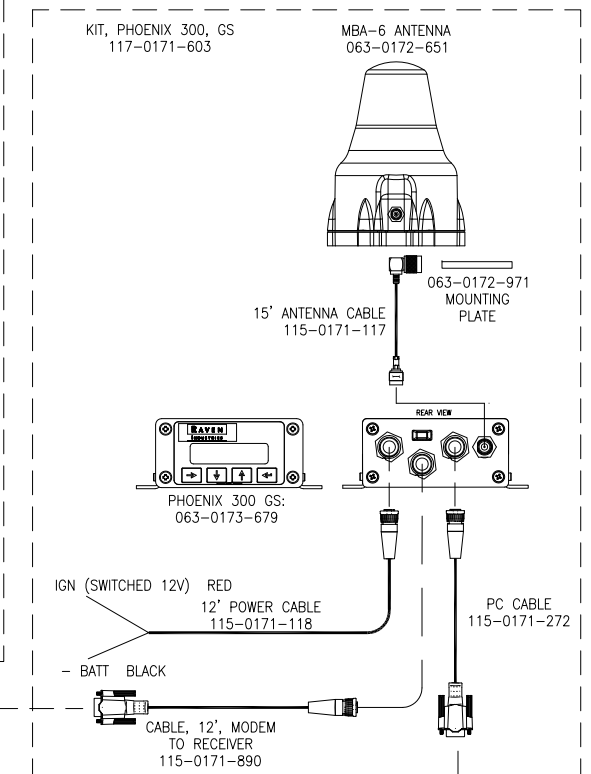

ENVIZIO PRO/VIPER PRO SMARTRAX W/SLINGSHOT

Slingshot FIELD HUB KIT, VERIZON: 117-0171-304
 Slingshot Wi-Fi FIELD HUB KIT, HSPA: 117-0171-517
 Slingshot Wi-Fi FIELD HUB KIT, VERIZON: 117-0171-514
 Slingshot FIELD HUB KIT, HSPA: 117-0171-357

NOTE:
THESE KITS INCLUDE ONLY
ONE POWER CABLE

BATTERY CONNECTIONS:
POSITIVE CONNECTIONS
ARE FUSED.

RELEASED DATE	ECO NO.	PROD. MGR.	SERV. MGR.	PROD. CHAMP.	ENG.	DRAFT.	REV.	DRAWING NO.
12/14/11	E18361	TPH	AT	SAL2	LDP	TGD	A	054-2110-003
3/6/15	E24109	JJS4	-	SAH	CRM	MAP	B	054-2110-003