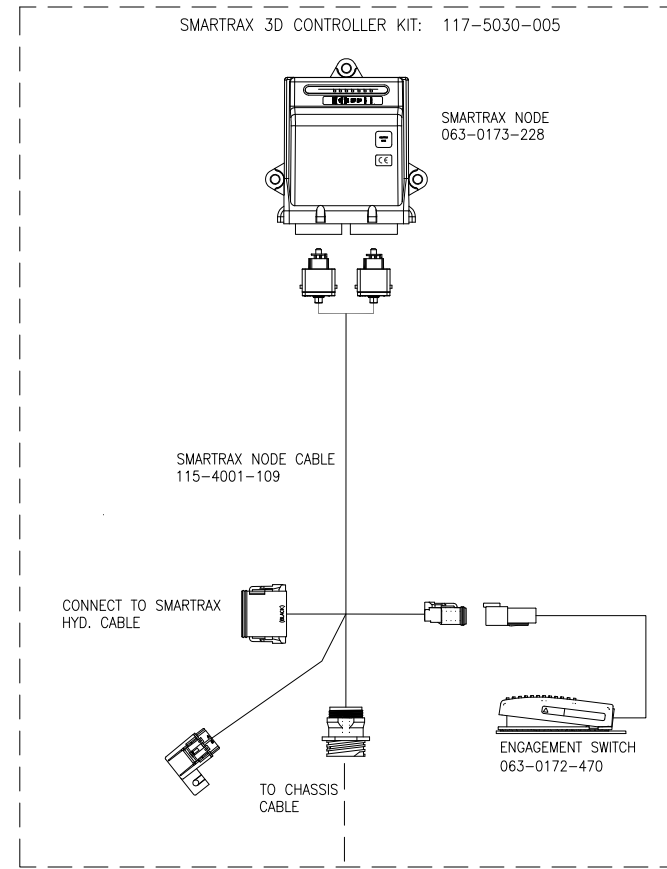

ENVIZIO PRO/VIPER PRO SMARTRAX W/SLINGSHOT

Slingshot FIELD HUB KIT, VERIZON: 117-0171-304
 Slingshot Wi-Fi FIELD HUB KIT, HSPA: 117-0171-517
 Slingshot Wi-Fi FIELD HUB KIT, VERIZON: 117-0171-514
 Slingshot FIELD HUB KIT, HSPA: 117-0171-357

NOTE:
THESE KITS INCLUDE ONLY
ONE POWER CABLE

BATTERY CONNECTIONS:
POSITIVE CONNECTIONS
ARE FUSED.

RELEASED DATE	ECO NO.	PROD. MGR.	SERV. MGR.	PROD. CHAMP.	ENG.	DRAFT.	REV.	DRAWING NO.
12/14/11	E18361	TPH	AT	SAL2	LDP	TGD	A	054-2110-003
3/6/15	E24109	JJS4	-	SAH	CRM	MAP	B	054-2110-003