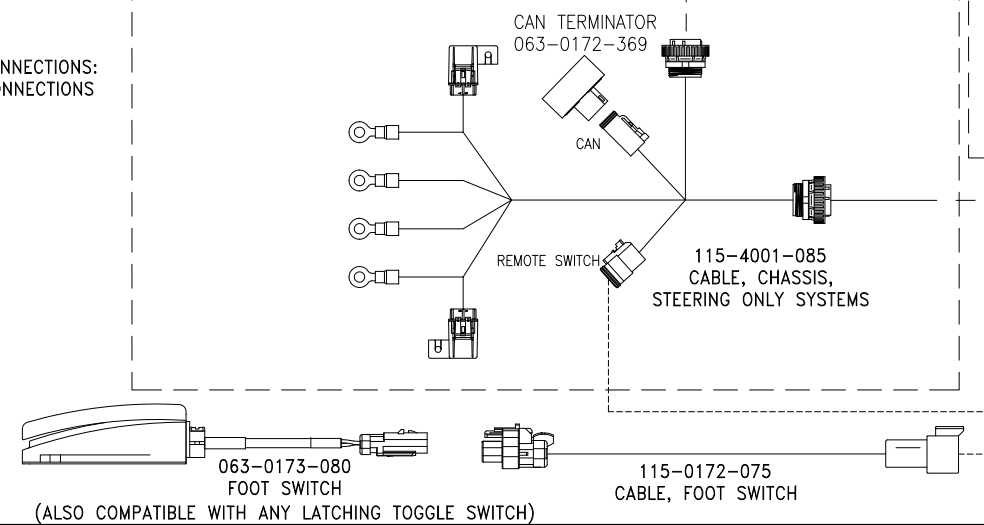

ENVIZIO PRO/VIPER PRO SMARTRAX W/SLINGSHOT

Slingshot FIELD HUB KIT, VERIZON: 117-0171-304
 Slingshot Wi-Fi FIELD HUB KIT, HSPA: 117-0171-517
 Slingshot Wi-Fi FIELD HUB KIT, VERIZON: 117-0171-514
 Slingshot FIELD HUB KIT, HSPA: 117-0171-357

NOTE:
THESE KITS INCLUDE ONLY
ONE POWER CABLE

BATTERY CONNECTIONS:
POSITIVE CONNECTIONS
ARE FUSED.

RELEASED DATE	ECO NO.	PROD. MGR.	SERV. MGR.	PROD. CHAMP.	ENG.	DRAFT.	REV.	DRAWING NO.
12/14/11	E18361	TPH	AT	SAL2	LDP	TGD	A	054-2110-003
3/6/15	E24109	JJS4	-	SAH	CRM	MAP	B	054-2110-003