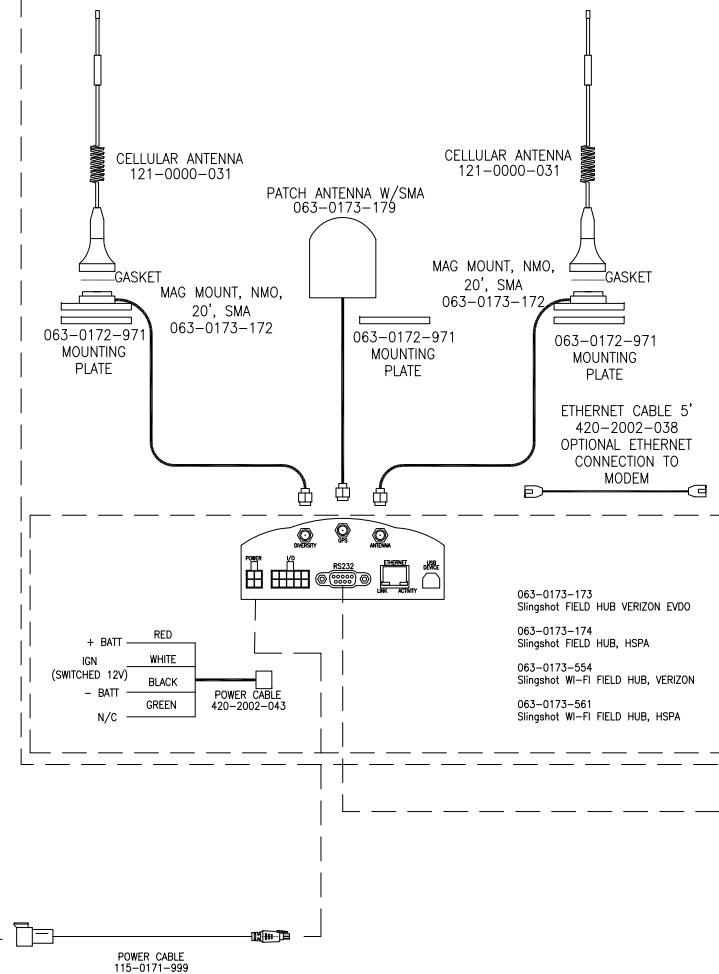

ENVIZIO PRO/VIPER PRO SMARTRAX W/SLINGSHOT

Slingshot FIELD HUB KIT, VERIZON: 117-0171-304
 Slingshot Wi-Fi FIELD HUB KIT, HSPA: 117-0171-517
 Slingshot Wi-Fi FIELD HUB KIT, VERIZON: 117-0171-514
 Slingshot FIELD HUB KIT, HSPA: 117-0171-357

NOTE:
THESE KITS INCLUDE ONLY
ONE POWER CABLE

BATTERY CONNECTIONS:
POSITIVE CONNECTIONS
ARE FUSED.

RELEASED DATE	ECO NO.	PROD. MGR.	SERV. MGR.	PROD. CHAMP.	ENG.	DRAFT.	REV.	DRAWING NO.
12/14/11	E18361	TPH	AT	SAL2	LDP	TGD	A	054-2110-003
3/6/15	E24109	JJS4	-	SAH	CRM	MAP	B	054-2110-003