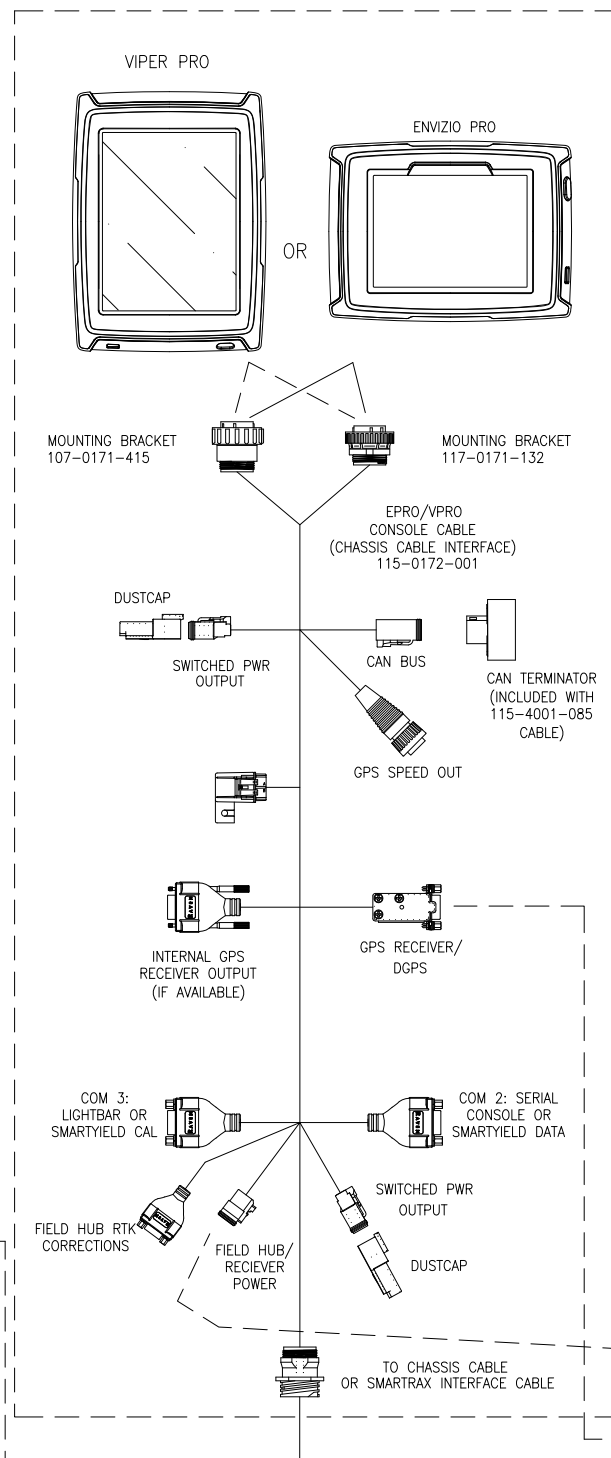

ENVIZIO PRO/VIPER PRO SMARTRAX W/SLINGSHOT

Slingshot FIELD HUB KIT, VERIZON: 117-0171-304
 Slingshot Wi-Fi FIELD HUB KIT, HSPA: 117-0171-517
 Slingshot Wi-Fi FIELD HUB KIT, VERIZON: 117-0171-514
 Slingshot FIELD HUB KIT, HSPA: 117-0171-357

NOTE:
THESE KITS INCLUDE ONLY
ONE POWER CABLE

BATTERY CONNECTIONS:
POSITIVE CONNECTIONS
ARE FUSED.

RELEASED DATE	ECO NO.	PROD. MGR.	SERV. MGR.	PROD. CHAMP.	ENG.	DRAFT.	REV.	DRAWING NO.
12/14/11	E18361	TPH	AT	SAL2	LDP	TGD	A	054-2110-003
3/6/15	E24109	JJS4	-	SAH	CRM	MAP	B	054-2110-003