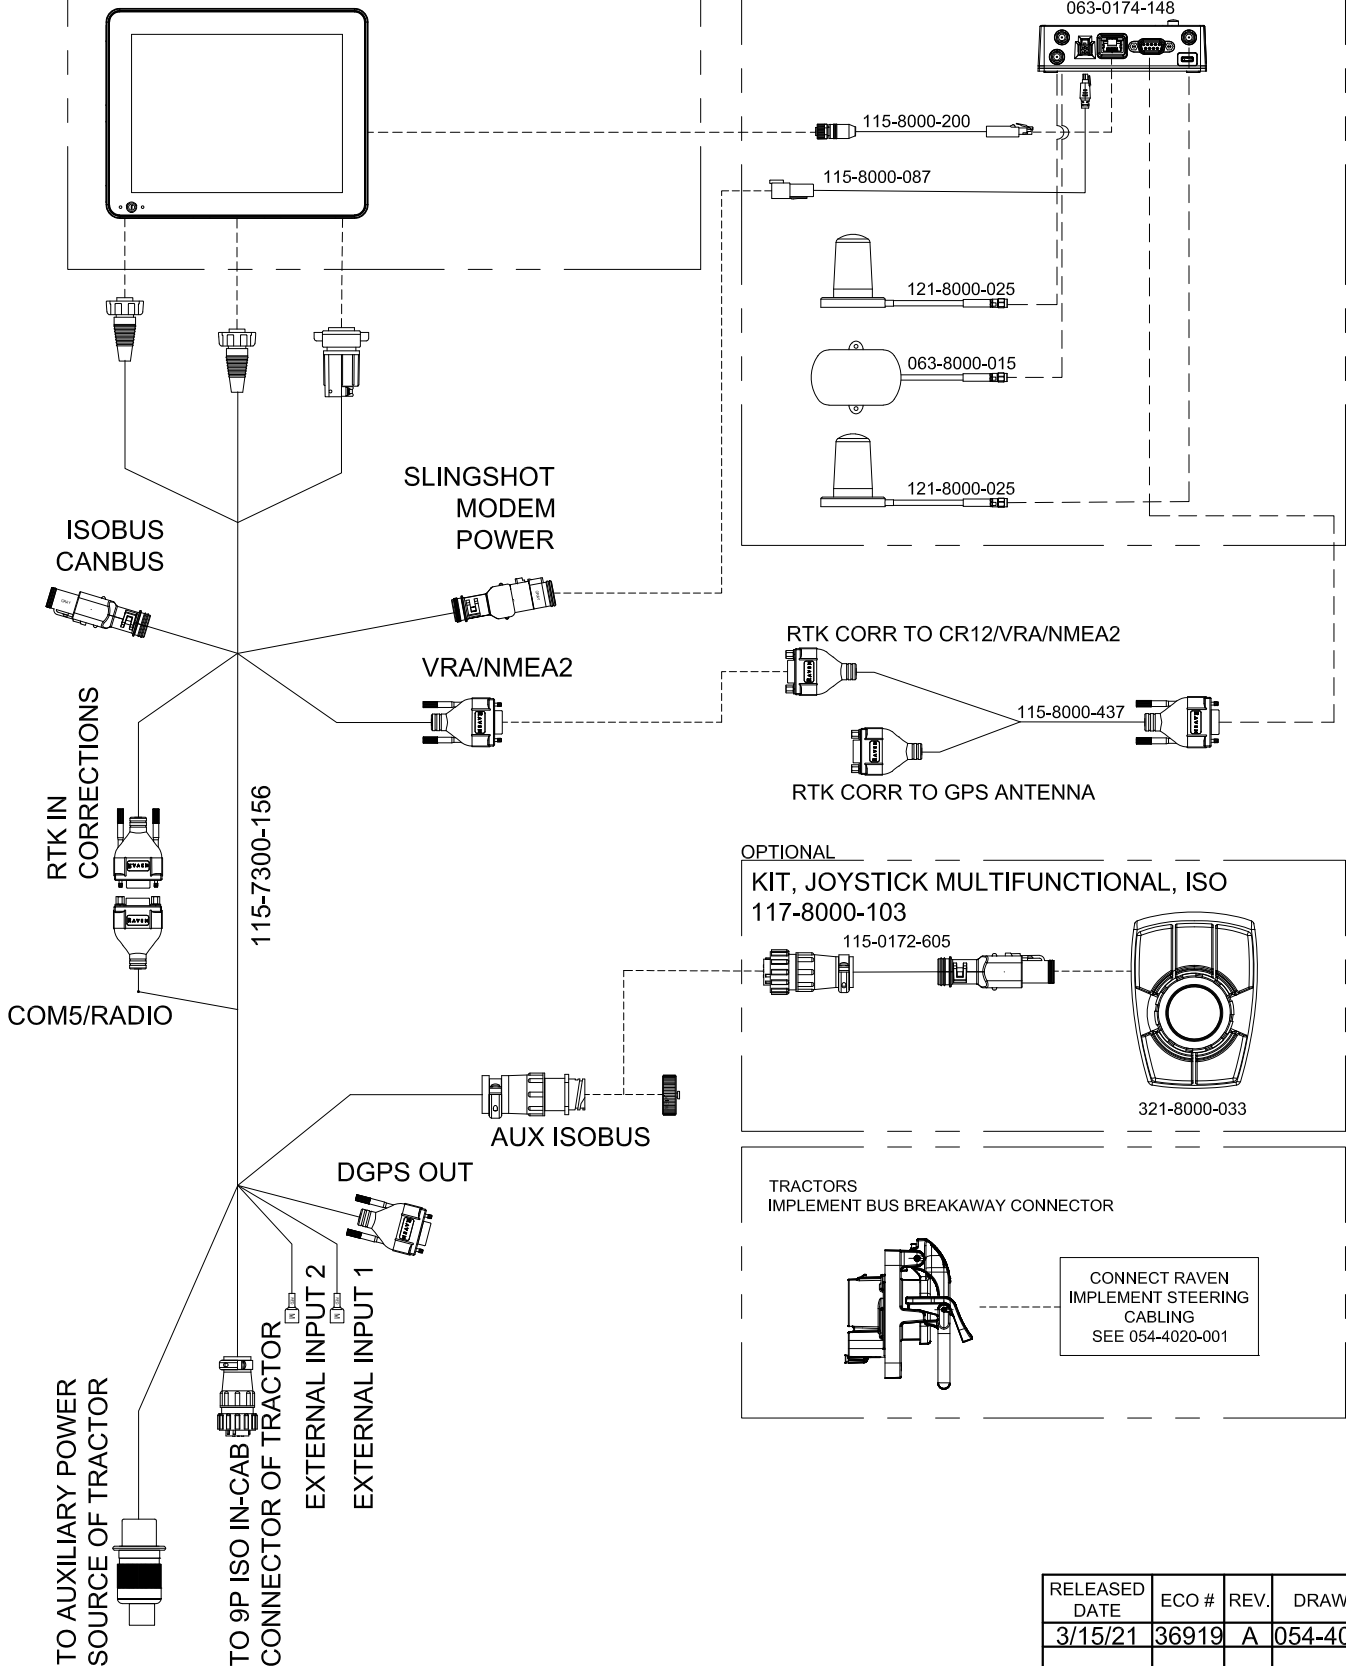

# SYSTEM DRAWING, CRX IMPLEMENT ONLY, CR12, ISOBUS READY TRACTOR

NOT INCLUDED IN KIT  
CONSOLE, CR12, UT UNLOCK  
117-2300-001

OPTIONAL  
KIT, FIELD HUB 2.1, CR12  
117-0171-843

RELEASED DATE	ECO #	REV.	DRAWING NO.
3/15/21	36919	A	054-4020-006