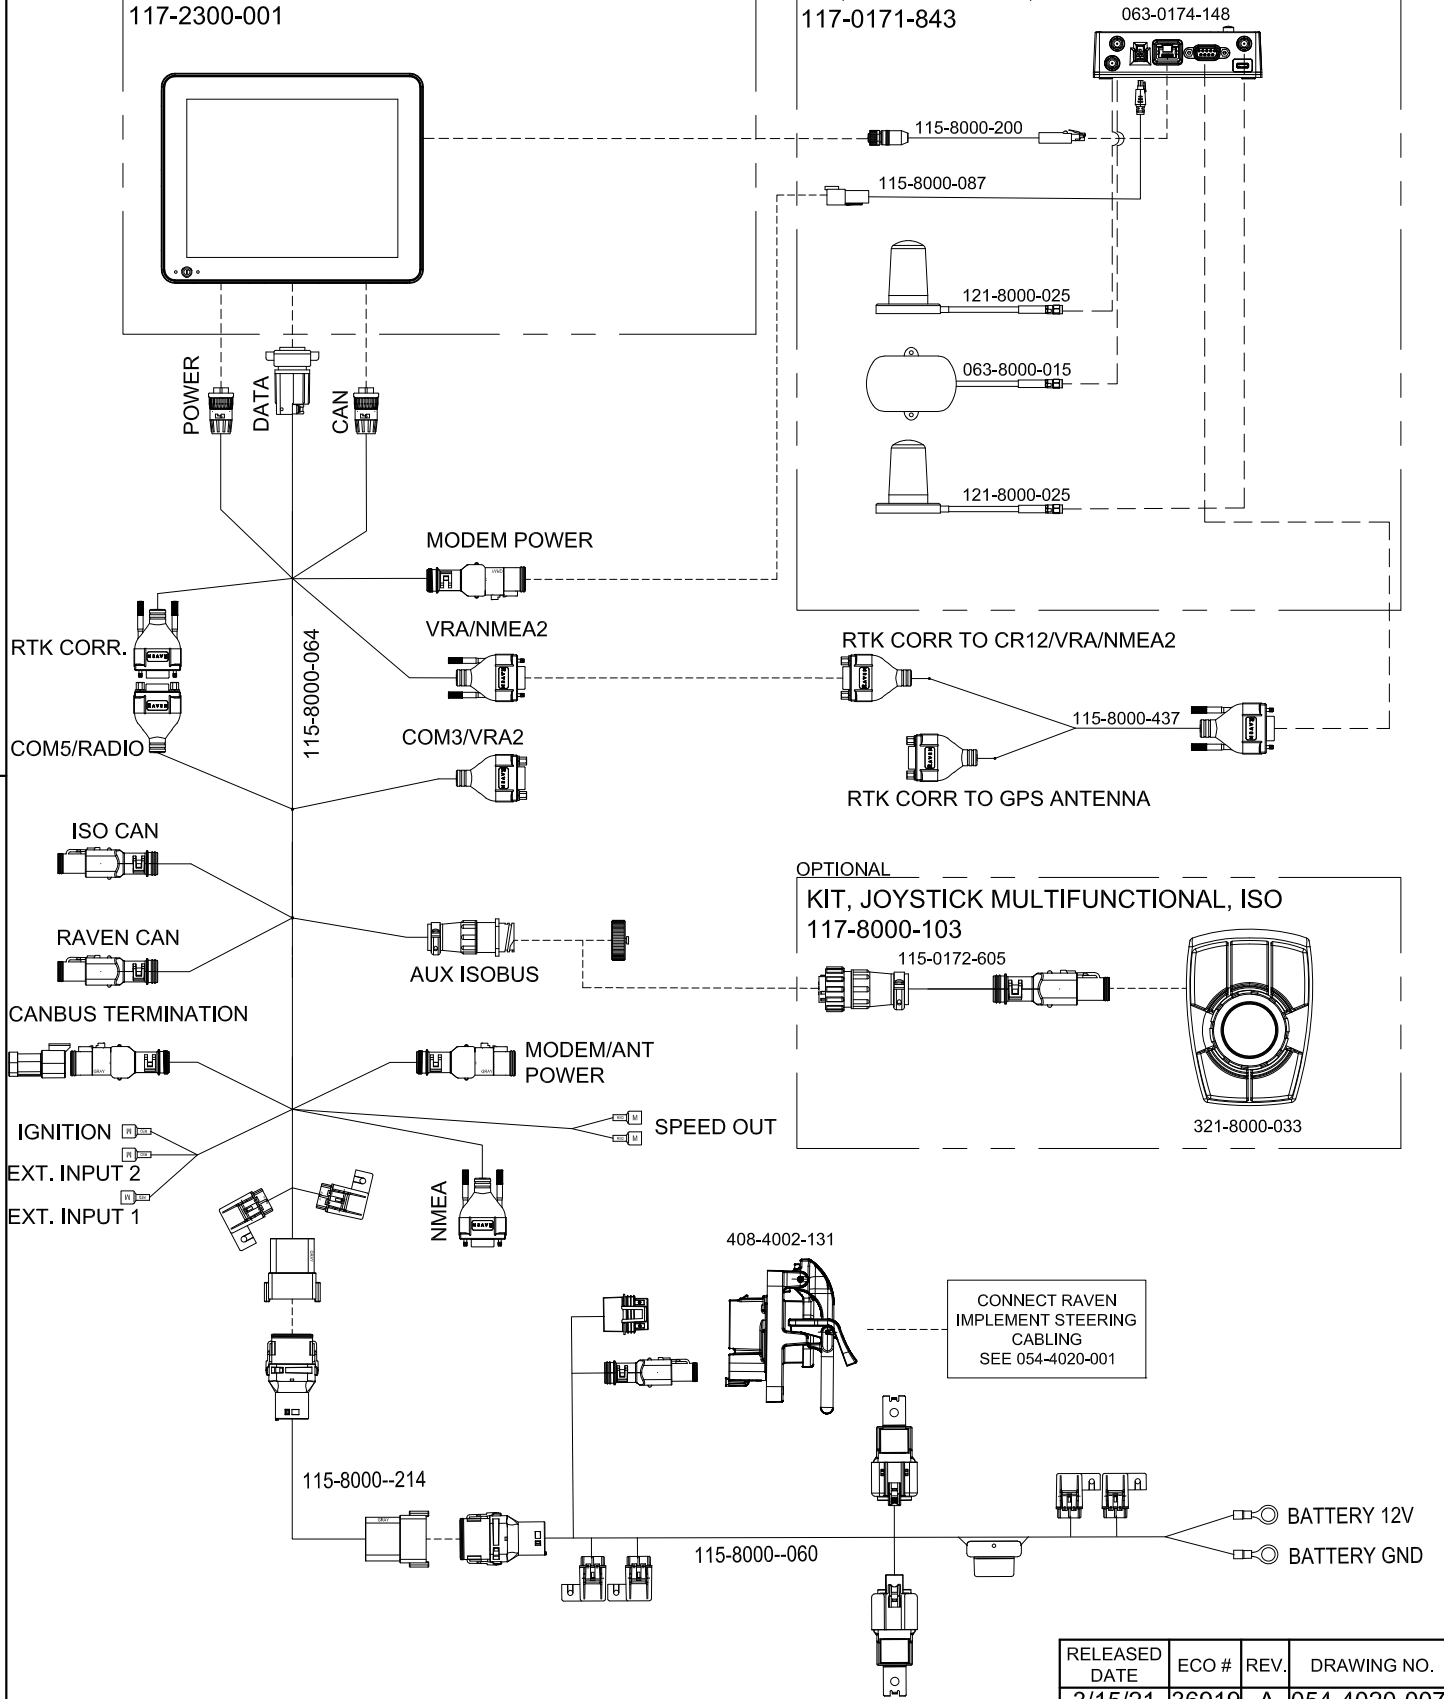

SYSTEM DRAWING, CRX IMPLEMENT ONLY, CR12, NON-ISOBUS READY TRACTOR

NOT INCLUDED IN KIT
CONSOLE, CR12, UT UNLOCK
117-2300-001

OPTIONAL
KIT, FIELD HUB 2.1, CR12
117-0171-843

RELEASED DATE	ECO #	REV.	DRAWING NO.
3/15/21	36919	A	054-4020-007